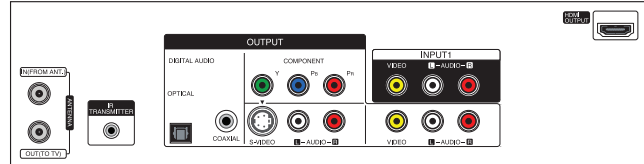

VCR FEATURES

VCR Type	4 Head Hi-Fi
Recording Mode	SP/SLP
DVD to VCR Dubbing	•
SQP (Super Quasi Playback)	•
Auto Power Off	•
Counter Reset	•
Return to Zero	•
Rewind Time	180 seconds ±30
Still/Slow Motion	•

OTHER FEATURES

Aspect Ratio Selection	•

FRONT PANEL INPUTS/OUTPUTS

Composite Video Input	•
Audio L/R Input	•
USB Port	•
IEEE 1394 (DV in)	•

REAR PANEL INPUTS/OUTPUTS

Digital Audio Out/Optical	•
Digital Audio Out/Coaxial	•
Audio L/R Out	•
Audio L/R In	•
Component Video Out	•
S-Video Out	•
Composite Video Out	•
Composite Video In	•

REAR PANEL INPUTS/OUTPUTS (CONTINUED)

RF In (antenna/cable)	•
RF Out (modulated)	•
HDMI Out	•
Set-Top Box Controller Port	•

SUPPLIED ACCESSORIES

Remote Control Type	Universal
A/V Cable (RCA Type)	•
RF Cable	•
Set-Top Box Controller	•
Battery (Size)	2 (AA)
User Manual English	•
QSG English (Quick Start Guide)	•
Warranty Card English	•
Customer Registration Card English	•

POWER

Power System	AC120V/60Hz
Power Off Consumption	1W under
Maximum Power Consumption	32W

SPECIFICATIONS

Color	Glossy Black
Dimensions (W x H x D)	16.9" x 10.2" x 3.1"
Weight	9.3 lbs
Dimensions w/packaging (W x H x D)	19.8" x 14.9" x 6.9"
Weight in package	12.2 lbs
UPC	719192173231
Limited Warranty	1 Year Parts/90 Days Labor

REMOTE/INPUTS/OUTPUTS

FRONT PANEL

BACK PANEL

LG Electronics U.S.A., Inc. • 1000 Sylvan Avenue Englewood Cliffs, NJ 07632

Customer Service and Technical Support: (800) 243-0000 • LGusa.com

© 2008 LG Electronics U.S.A., Inc., Englewood Cliffs, NJ. All rights reserved. "LG Life's Good" is a registered trademark of LG Corp.

All other trademarks are the property of their respective owners. Design, features and specifications subject to change without notice. 04/02/08