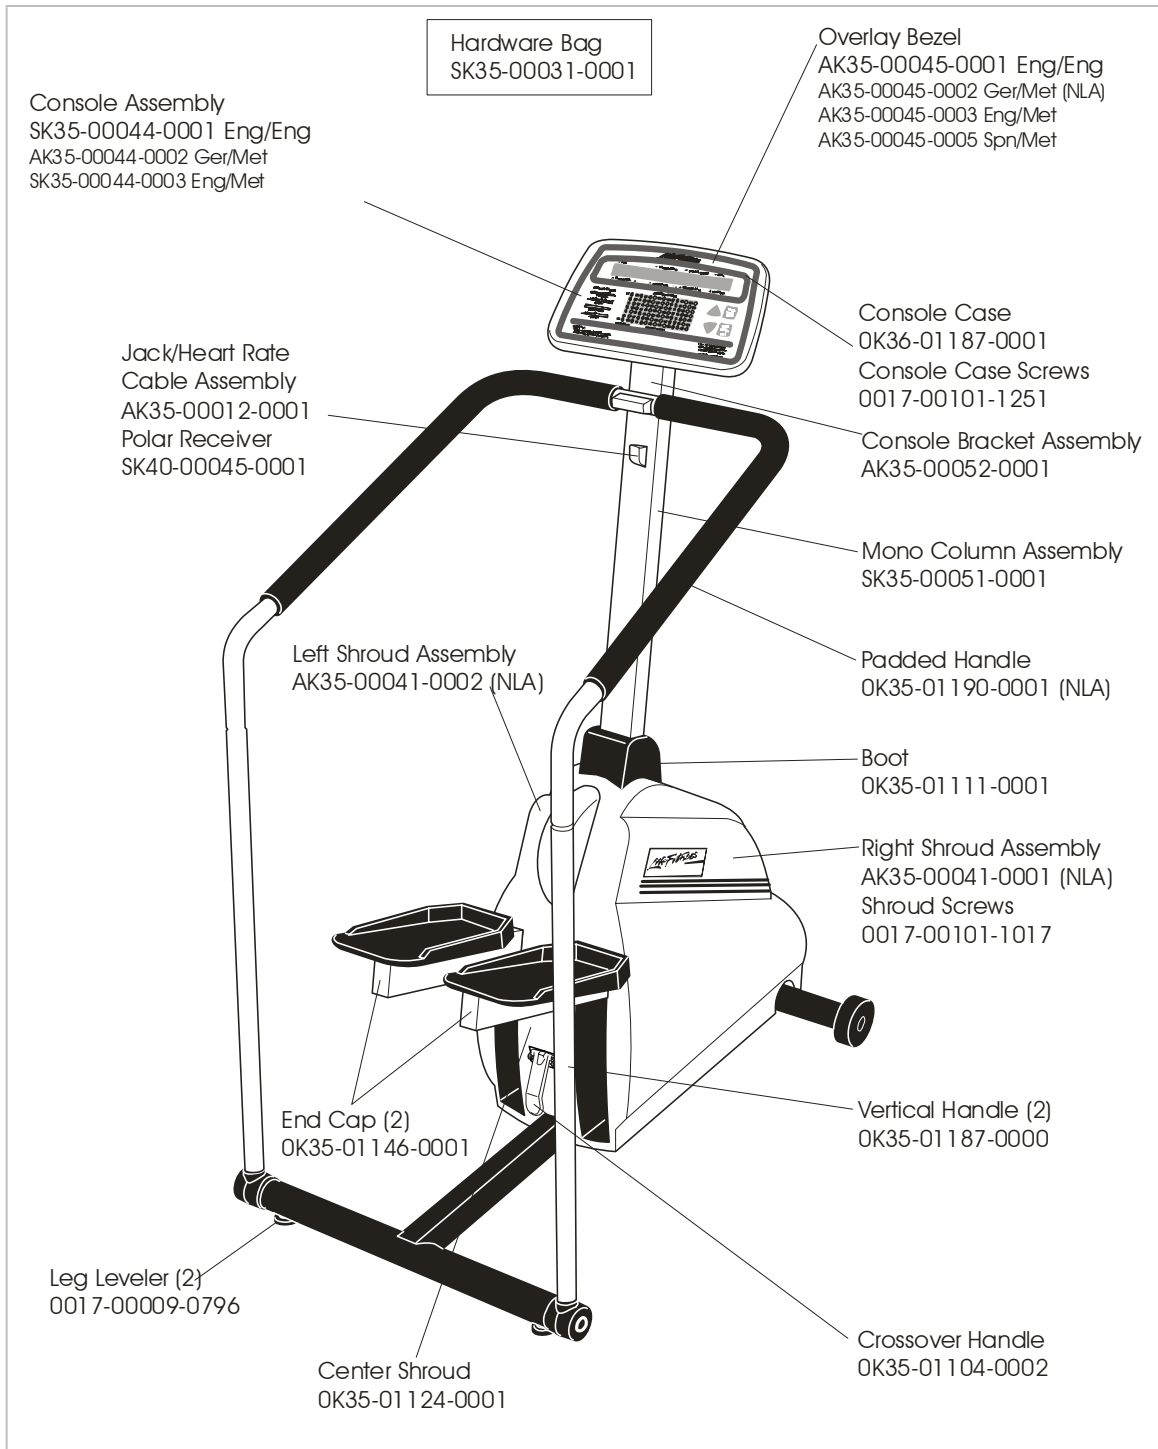

LS-5500HR STAIRCLIMBERS

GK35-00004-XXXX
SN: 251196-253719

**LS-5500HR
STAIRCLIMBERS**

**GK35-00004-XXXX
SN: 251196-253719**

LS-5500HR STAIRCLIMBERS

GK35-00004-XXXX
SN: 251196-253719