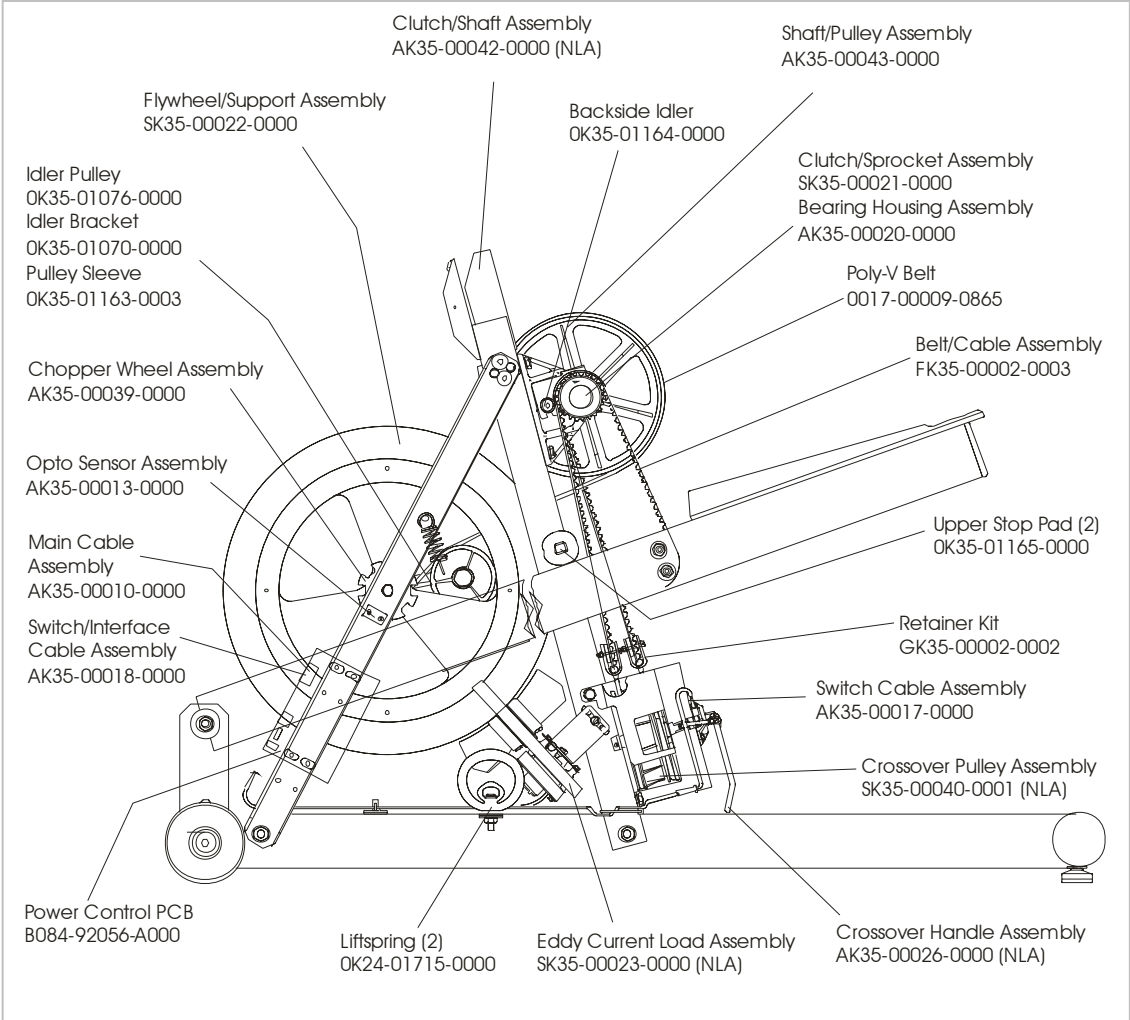

LS-5500HR STAIRCLIMBERS

GK35-00004-XXXX
SN: 251196-253719

**LS-5500HR
STAIRCLIMBERS**

**GK35-00004-XXXX
SN: 251196-253719**

LS-5500HR STAIRCLIMBERS

GK35-00004-XXXX
SN: 251196-253719