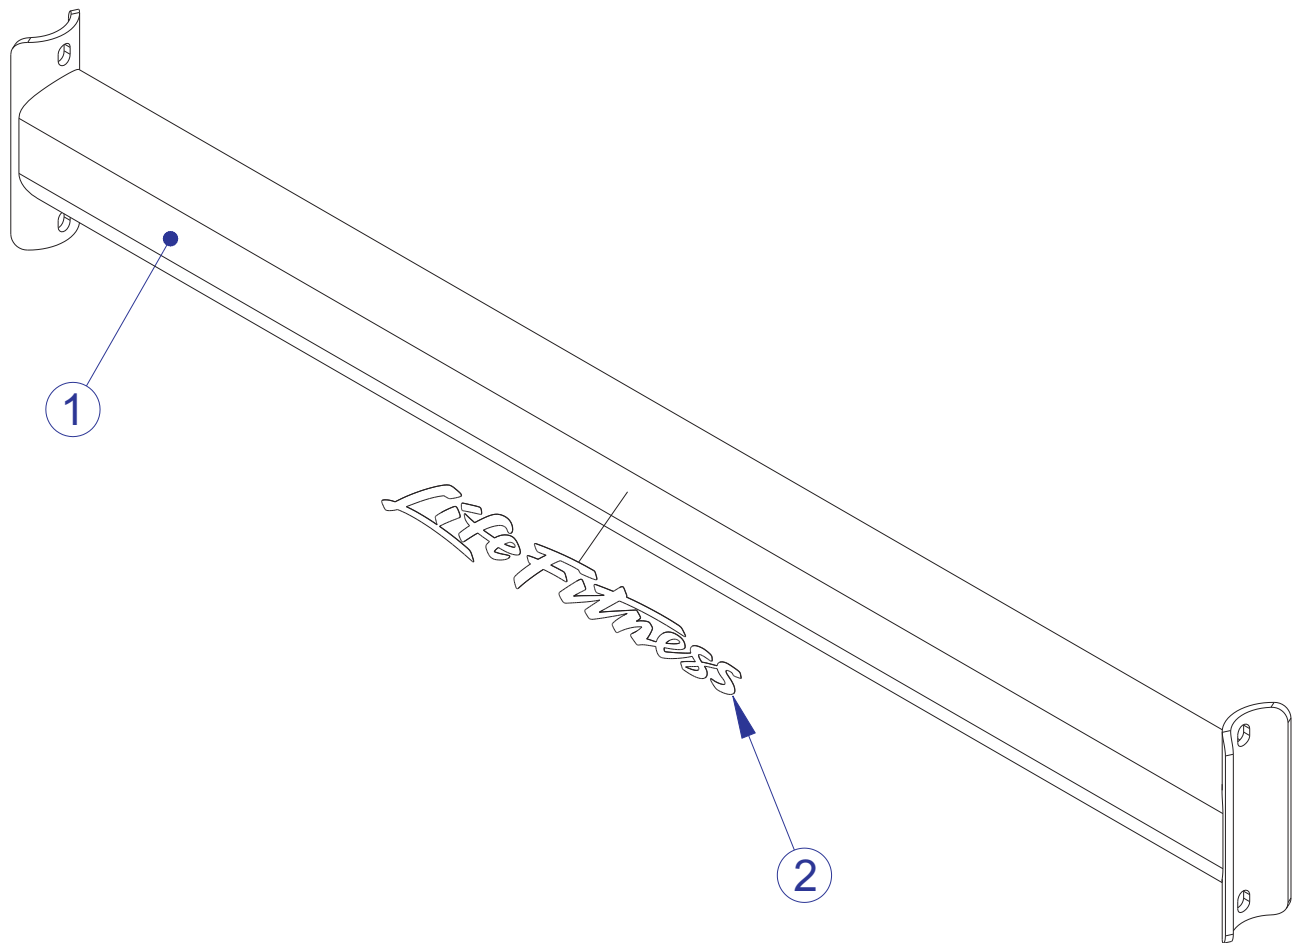

SDR1 SIGNATURE SINGLE TIER DUMBBELL RACK RIGHT UPRIGHT ASSEMBLY - 78889XX

SEE PAGE 6 FOR LEGEND

SDR1 SIGNATURE SINGLE TIER DUMBBELL RACK RIGHT UPRIGHT ASSEMBLY LEGEND

ITEM NO.	QTY.	PART NO.	DESCRIPTION
1	1	78888XX	WLDMT, SDR1, FRAME
2	2	3237403	PLUG, 1" HOLE
3	2	7810801	PAD, RUBBER FOOT
4	2	7800401	CAP, LRG FLOV END
5	8	3114407	WASHER, SAE #10
6	8	3239102	SCREW, M5X12 PHL PAN TT ST BZ

SDR1 SIGNATURE SINGLE TIER DUMBBELL RACK TRAY ASSEMBLY - 78115XX

SEE PAGE 8 FOR LEGEND

SDR1 SIGNATURE SINGLE TIER DUMBBELL RACK TRAY ASSEMBLY LEGEND

ITEM NO.	QTY.	PART NO.	DESCRIPTION
1	1	7811595	PTD ASSY, SDR TRAY (SHADOW GREY)
2	20	7811601	CRADLE, DUMBBELL
3	1	7811201	COVER, SDR TRAY
4	20	3260802	SCREW, M10 X1.5 X 25MM UNS HEX CS ST ZN
5	20	3102514	WASHER, FLAT 3/8" SAE ST ZN
6	20	3242002	NUT, M10 X 1.5 HEX NYLOCK
7	10	3114407	WASHER, SAE #10
8	10	3239102	SCREW, M5X12 PHL PAN TT ST BZ
9	1	7002501	LABEL, H WARNING 4.5 X 1.625

SDR1 SIGNATURE SINGLE TIER DUMBBELL RACK CROSS MEMBER ASSEMBLY - 82305XX

ITEM NO.	QTY.	PART NO.	DESCRIPTION
1	1	78883XX	WLDMNT, SDR1 CROSS MEMBER
2	1	8003301	LABEL, LIFE FIT 2-1/2 X 15 SG

SDR1 SIGNATURE SINGLE TIER DUMBBELL RACK LEFT UPRIGHT ASSEMBLY - 81876XX