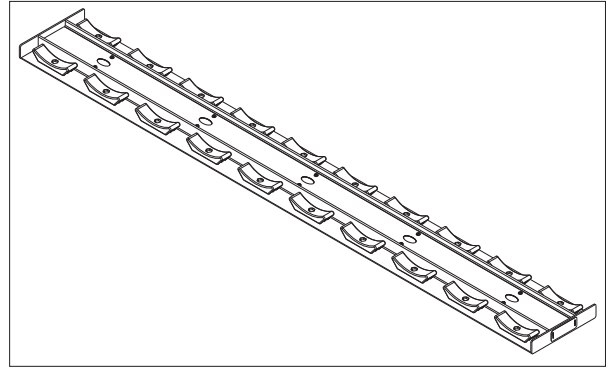

11

2	23	38	55
4	22	40	58
6	24	42	60
8	26	44	
10	28	46	
12	30	48	
14	32	50	
16	34	52	
18	36	54	

SEE PAGE 4 FOR LEGEND

SDR1 SIGNATURE SINGLE TIER DUMBBELL RACK COMPONENT ASSEMBLY LEGEND

ITEM NO.	QTY.	PART NO.	DESCRIPTION
1	1	78889XX	PTD ASSY, SDR1, RIGHT UPRIGHT
2	1	7811595	PTD ASSY, SDR TRAY (SHADOW GREY)
3	1	82305XX	ASSY, SDR1, CROSS MEMBER
4	12	3102514	WASHER, FLAT 3/8" SAE ST ZN
5	4	3256202	SCREW, M10 X 1.5 25MM ZN
6	4	3256221	SCREW, M10 X 1.5 135MM ZN
7	4	3242002	NUT, M10 X 1.5 HEX NYLOCK
8	1	81876XX	PTD ASSY, SDR1, LEFT UPRIGHT
9	1	8038701	LABEL SET, DUMBBELL RACK
10	1	8137701	DECAL, WARNING, HORIZ, MULTI-LANG SHEET
11	1	8032601	LABEL SET, DUMBBELL RACK, KG

SDR1 SIGNATURE SINGLE TIER DUMBBELL RACK RIGHT UPRIGHT ASSEMBLY - 78889XX

SEE PAGE 6 FOR LEGEND

SDR1 SIGNATURE SINGLE TIER DUMBBELL RACK RIGHT UPRIGHT ASSEMBLY LEGEND

ITEM NO.	QTY.	PART NO.	DESCRIPTION
1	1	78888XX	WLDMT, SDR1, FRAME
2	2	3237403	PLUG, 1" HOLE
3	2	7810801	PAD, RUBBER FOOT
4	2	7800401	CAP, LRG FLOV END
5	8	3114407	WASHER, SAE #10
6	8	3239102	SCREW, M5X12 PHL PAN TT ST BZ

SDR1 SIGNATURE SINGLE TIER DUMBBELL RACK TRAY ASSEMBLY - 78115XX

SEE PAGE 8 FOR LEGEND

SDR1 SIGNATURE SINGLE TIER DUMBBELL RACK TRAY ASSEMBLY LEGEND

ITEM NO.	QTY.	PART NO.	DESCRIPTION
1	1	7811595	PTD ASSY, SDR TRAY (SHADOW GREY)
2	20	7811601	CRADLE, DUMBBELL
3	1	7811201	COVER, SDR TRAY
4	20	3260802	SCREW, M10 X1.5 X 25MM UNS HEX CS ST ZN
5	20	3102514	WASHER, FLAT 3/8" SAE ST ZN
6	20	3242002	NUT, M10 X 1.5 HEX NYLOCK
7	10	3114407	WASHER, SAE #10
8	10	3239102	SCREW, M5X12 PHL PAN TT ST BZ
9	1	7002501	LABEL, H WARNING 4.5 X 1.625