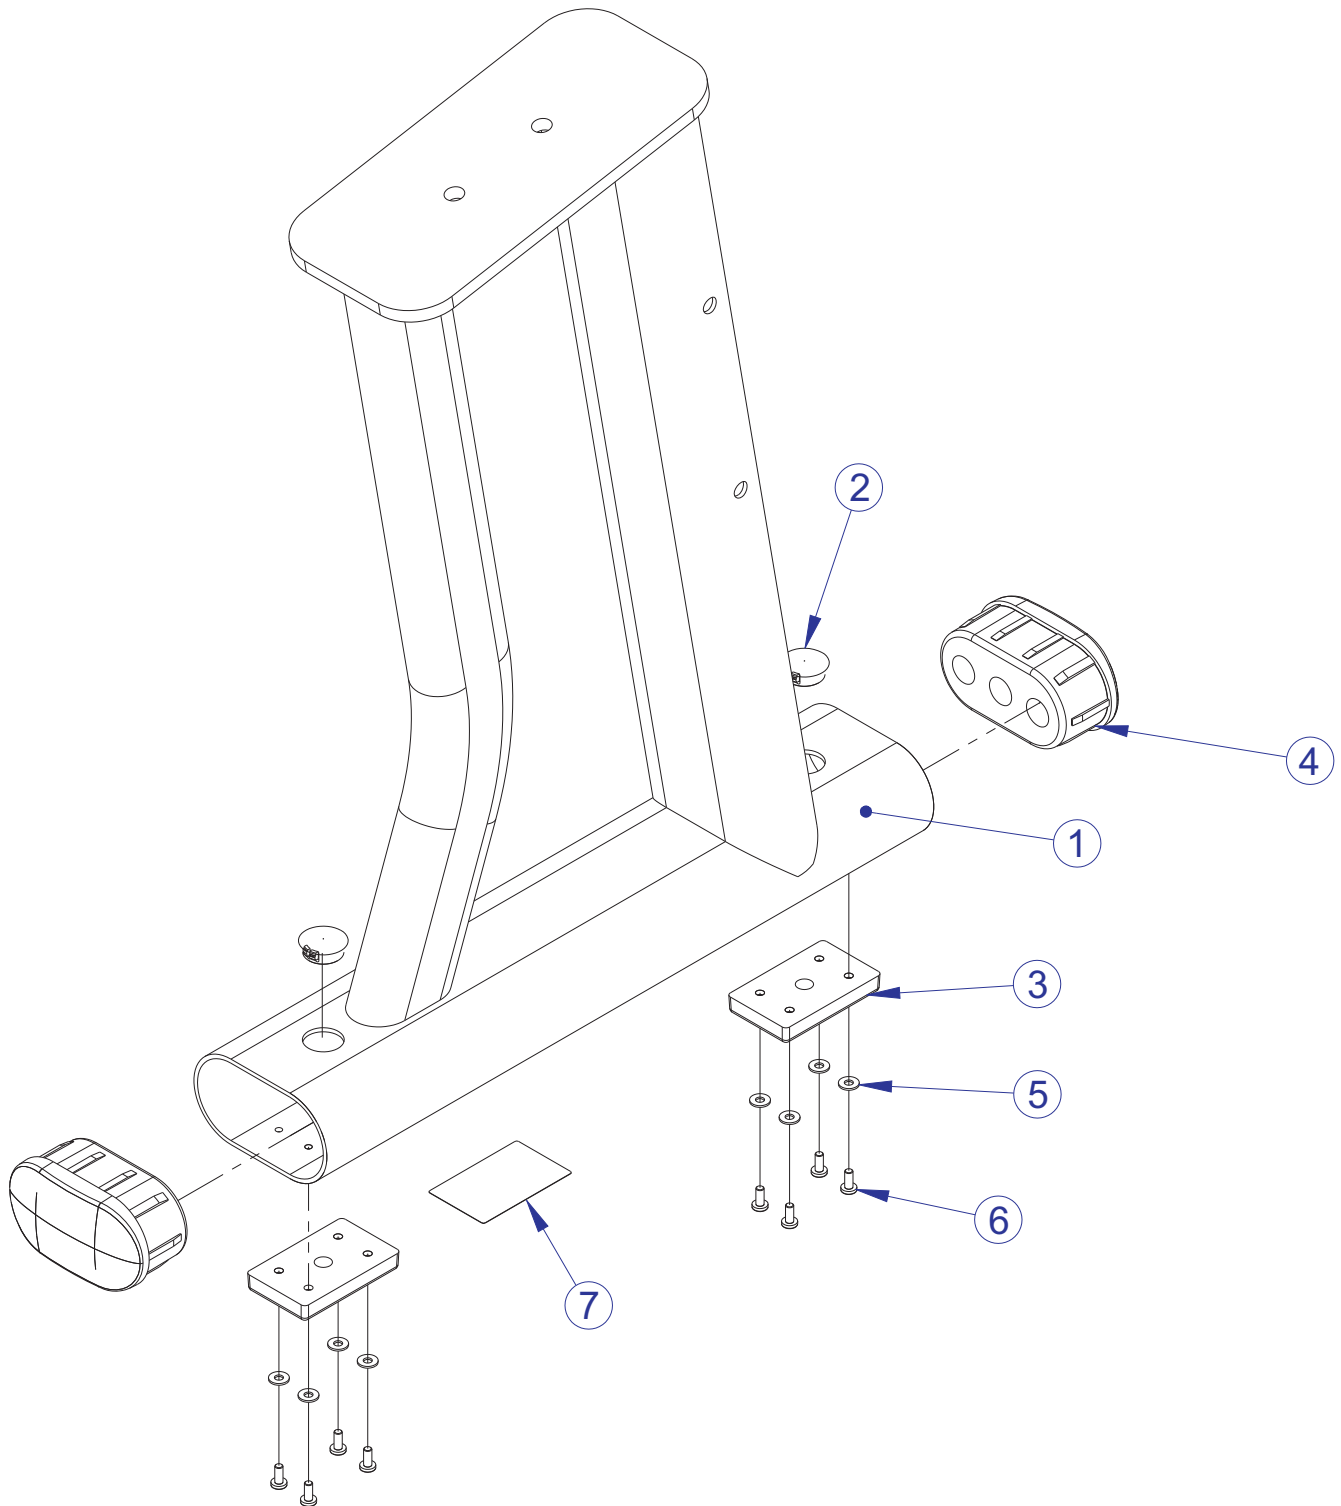

SDR1 SIGNATURE SINGLE TIER DUMBBELL RACK TRAY ASSEMBLY - 78115XX

SEE PAGE 8 FOR LEGEND

SDR1 SIGNATURE SINGLE TIER DUMBBELL RACK TRAY ASSEMBLY LEGEND

ITEM NO.	QTY.	PART NO.	DESCRIPTION
1	1	7811595	PTD ASSY, SDR TRAY (SHADOW GREY)
2	20	7811601	CRADLE, DUMBBELL
3	1	7811201	COVER, SDR TRAY
4	20	3260802	SCREW, M10 X1.5 X 25MM UNS HEX CS ST ZN
5	20	3102514	WASHER, FLAT 3/8" SAE ST ZN
6	20	3242002	NUT, M10 X 1.5 HEX NYLOCK
7	10	3114407	WASHER, SAE #10
8	10	3239102	SCREW, M5X12 PHL PAN TT ST BZ
9	1	7002501	LABEL, H WARNING 4.5 X 1.625

SDR1 SIGNATURE SINGLE TIER DUMBBELL RACK CROSS MEMBER ASSEMBLY - 82305XX

ITEM NO.	QTY.	PART NO.	DESCRIPTION
1	1	78883XX	WLDMNT, SDR1 CROSS MEMBER
2	1	8003301	LABEL, LIFE FIT 2-1/2 X 15 SG

SDR1 SIGNATURE SINGLE TIER DUMBBELL RACK LEFT UPRIGHT ASSEMBLY - 81876XX