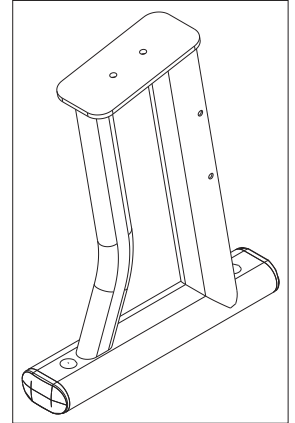

SIGNATURE SERIES
SDR1
SIGNATURE SINGLE TIER DUMBBELL RACK

Customer Support Services
PARTS LIST

SDR1 SIGNATURE SINGLE TIER DUMBBELL RACK CONTENTS

	PAGE
COMPONENT ASSEMBLY	3
COMPONENT ASSEMBLY LEGEND	4
RIGHT UPRIGHT ASSEMBLY	5
RIGHT UPRIGHT ASSEMBLY LEGEND	6
TRAY ASSEMBLY	7
TRAY ASSEMBLY LEGEND	8
CROSS MEMBER ASSEMBLY	9
LEFT UPRIGHT ASSEMBLY	10
LEFT UPRIGHT ASSEMBLY LEGEND	11
IMAGE	12

11

2	23	38	55
4	22	40	58
6	24	42	60
8	26	44	
10	28	46	
12	30	48	
14	32	50	
16	34	52	
18	36	54	

SEE PAGE 4 FOR LEGEND

SDR1 SIGNATURE SINGLE TIER DUMBBELL RACK COMPONENT ASSEMBLY LEGEND

ITEM NO.	QTY.	PART NO.	DESCRIPTION
1	1	78889XX	PTD ASSY, SDR1, RIGHT UPRIGHT
2	1	7811595	PTD ASSY, SDR TRAY (SHADOW GREY)
3	1	82305XX	ASSY, SDR1, CROSS MEMBER
4	12	3102514	WASHER, FLAT 3/8" SAE ST ZN
5	4	3256202	SCREW, M10 X 1.5 25MM ZN
6	4	3256221	SCREW, M10 X 1.5 135MM ZN
7	4	3242002	NUT, M10 X 1.5 HEX NYLOCK
8	1	81876XX	PTD ASSY, SDR1, LEFT UPRIGHT
9	1	8038701	LABEL SET, DUMBBELL RACK
10	1	8137701	DECAL, WARNING, HORIZ, MULTI-LANG SHEET
11	1	8032601	LABEL SET, DUMBBELL RACK, KG

SDR1 SIGNATURE SINGLE TIER DUMBBELL RACK RIGHT UPRIGHT ASSEMBLY - 78889XX

SEE PAGE 6 FOR LEGEND

SDR1 SIGNATURE SINGLE TIER DUMBBELL RACK RIGHT UPRIGHT ASSEMBLY LEGEND

ITEM NO.	QTY.	PART NO.	DESCRIPTION
1	1	78888XX	WLDMT, SDR1, FRAME
2	2	3237403	PLUG, 1" HOLE
3	2	7810801	PAD, RUBBER FOOT
4	2	7800401	CAP, LRG FLOV END
5	8	3114407	WASHER, SAE #10
6	8	3239102	SCREW, M5X12 PHL PAN TT ST BZ