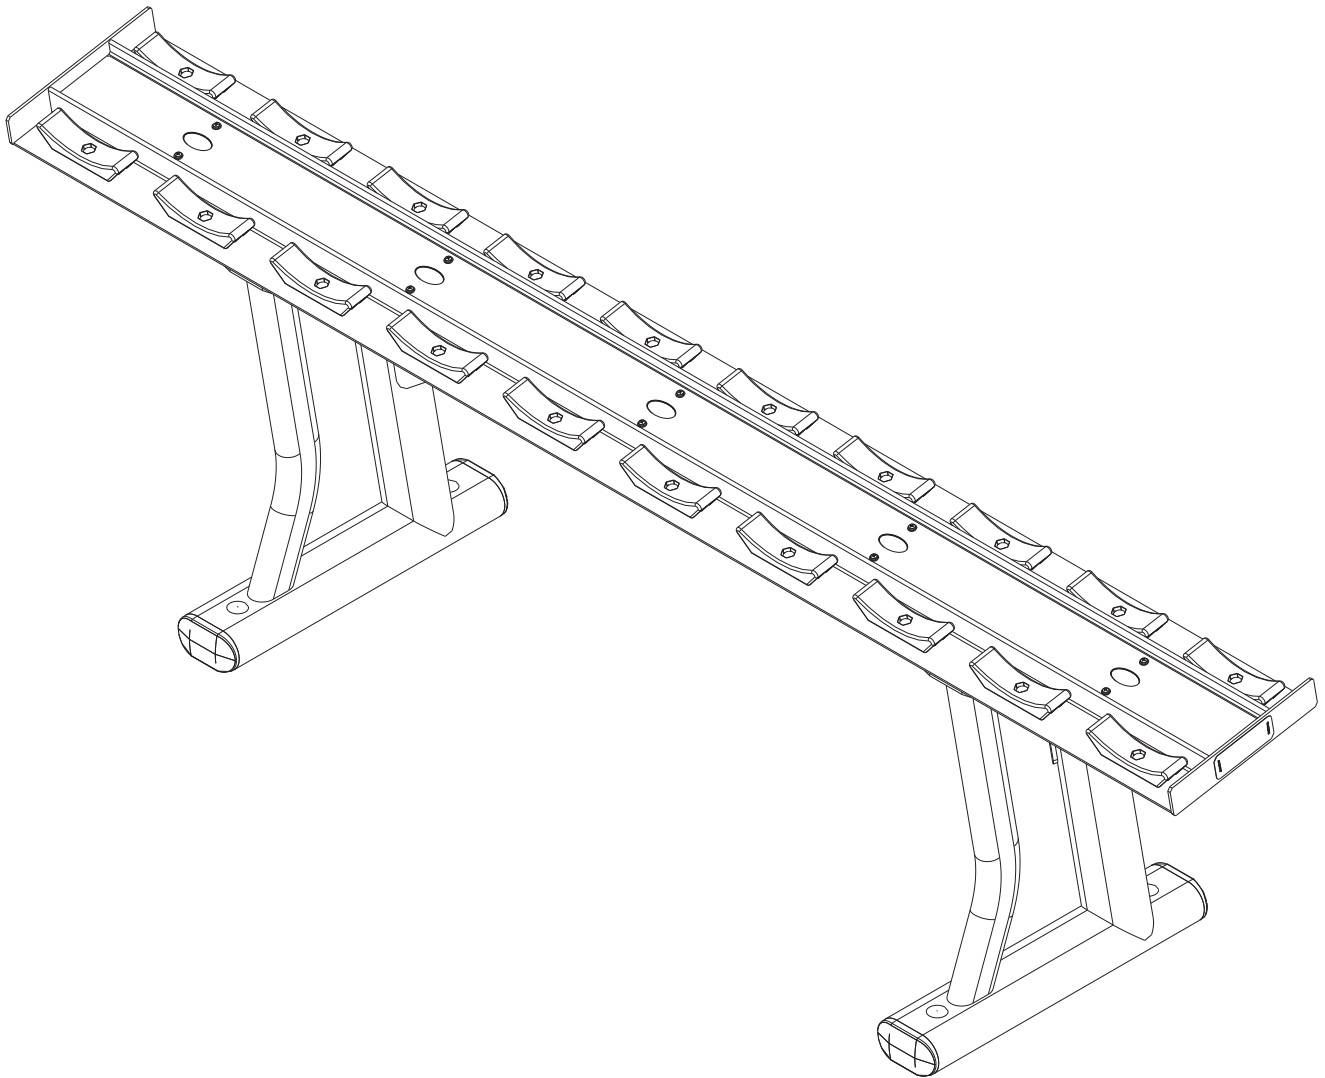

SIGNATURE SERIES
SDR1
SIGNATURE SINGLE TIER DUMBBELL RACK

Customer Support Services
PARTS LIST

SDR1 SIGNATURE SINGLE TIER DUMBBELL RACK CONTENTS

	PAGE
COMPONENT ASSEMBLY	3
COMPONENT ASSEMBLY LEGEND	4
RIGHT UPRIGHT ASSEMBLY	5
RIGHT UPRIGHT ASSEMBLY LEGEND	6
TRAY ASSEMBLY	7
TRAY ASSEMBLY LEGEND	8
CROSS MEMBER ASSEMBLY	9
LEFT UPRIGHT ASSEMBLY	10
LEFT UPRIGHT ASSEMBLY LEGEND	11
IMAGE	12

NOTE: SUBSTITUTE PART NUMBERS ENDING
WITH 'XX' WITH THE REQUIRED COLOR CODES.

FRAME

01 = WHITE
02 = PLATINUM
03 = BLACK

PADS

01 = BLACK
99 = CUSTOM

SDR1 SIGNATURE SINGLE TIER DUMBBELL RACK COMPONENT ASSEMBLY

11

2	23	38	55
4	22	40	58
6	24	42	60
8	26	44	
10	28	46	
12	30	48	
14	32	50	
16	34	52	
18	36	54	

SEE PAGE 4 FOR LEGEND

SDR1 SIGNATURE SINGLE TIER DUMBBELL RACK COMPONENT ASSEMBLY LEGEND

ITEM NO.	QTY.	PART NO.	DESCRIPTION
1	1	78889XX	PTD ASSY, SDR1, RIGHT UPRIGHT
2	1	7811595	PTD ASSY, SDR TRAY (SHADOW GREY)
3	1	82305XX	ASSY, SDR1, CROSS MEMBER
4	12	3102514	WASHER, FLAT 3/8" SAE ST ZN
5	4	3256202	SCREW, M10 X 1.5 25MM ZN
6	4	3256221	SCREW, M10 X 1.5 135MM ZN
7	4	3242002	NUT, M10 X 1.5 HEX NYLOCK
8	1	81876XX	PTD ASSY, SDR1, LEFT UPRIGHT
9	1	8038701	LABEL SET, DUMBBELL RACK
10	1	8137701	DECAL, WARNING, HORIZ, MULTI-LANG SHEET
11	1	8032601	LABEL SET, DUMBBELL RACK, KG

SDR1 SIGNATURE SINGLE TIER DUMBBELL RACK RIGHT UPRIGHT ASSEMBLY - 78889XX

SEE PAGE 6 FOR LEGEND

SDR1 SIGNATURE SINGLE TIER DUMBBELL RACK RIGHT UPRIGHT ASSEMBLY LEGEND

ITEM NO.	QTY.	PART NO.	DESCRIPTION
1	1	78888XX	WLDMT, SDR1, FRAME
2	2	3237403	PLUG, 1" HOLE
3	2	7810801	PAD, RUBBER FOOT
4	2	7800401	CAP, LRG FLOV END
5	8	3114407	WASHER, SAE #10
6	8	3239102	SCREW, M5X12 PHL PAN TT ST BZ