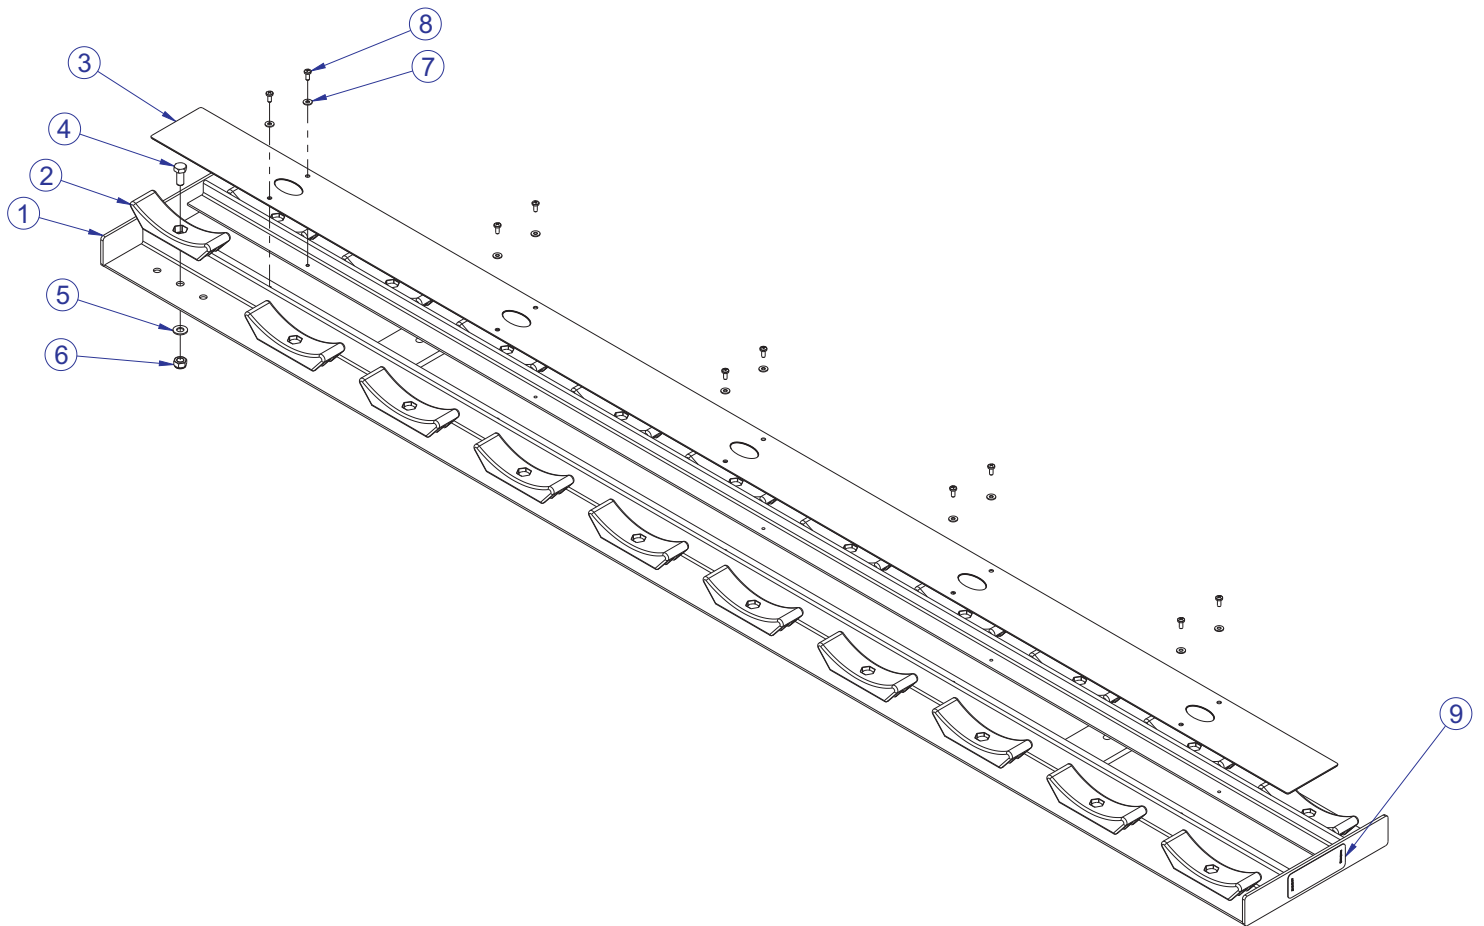

SDR1 SIGNATURE SINGLE TIER DUMBBELL RACK RIGHT UPRIGHT ASSEMBLY - 78889XX

SEE PAGE 6 FOR LEGEND

SDR1 SIGNATURE SINGLE TIER DUMBBELL RACK RIGHT UPRIGHT ASSEMBLY LEGEND

ITEM NO.	QTY.	PART NO.	DESCRIPTION
1	1	78888XX	WLDMT, SDR1, FRAME
2	2	3237403	PLUG, 1" HOLE
3	2	7810801	PAD, RUBBER FOOT
4	2	7800401	CAP, LRG FLOV END
5	8	3114407	WASHER, SAE #10
6	8	3239102	SCREW, M5X12 PHL PAN TT ST BZ

SDR1 SIGNATURE SINGLE TIER DUMBBELL RACK TRAY ASSEMBLY - 78115XX

SEE PAGE 8 FOR LEGEND

SDR1 SIGNATURE SINGLE TIER DUMBBELL RACK TRAY ASSEMBLY LEGEND

ITEM NO.	QTY.	PART NO.	DESCRIPTION
1	1	7811595	PTD ASSY, SDR TRAY (SHADOW GREY)
2	20	7811601	CRADLE, DUMBBELL
3	1	7811201	COVER, SDR TRAY
4	20	3260802	SCREW, M10 X1.5 X 25MM UNS HEX CS ST ZN
5	20	3102514	WASHER, FLAT 3/8" SAE ST ZN
6	20	3242002	NUT, M10 X 1.5 HEX NYLOCK
7	10	3114407	WASHER, SAE #10
8	10	3239102	SCREW, M5X12 PHL PAN TT ST BZ
9	1	7002501	LABEL, H WARNING 4.5 X 1.625