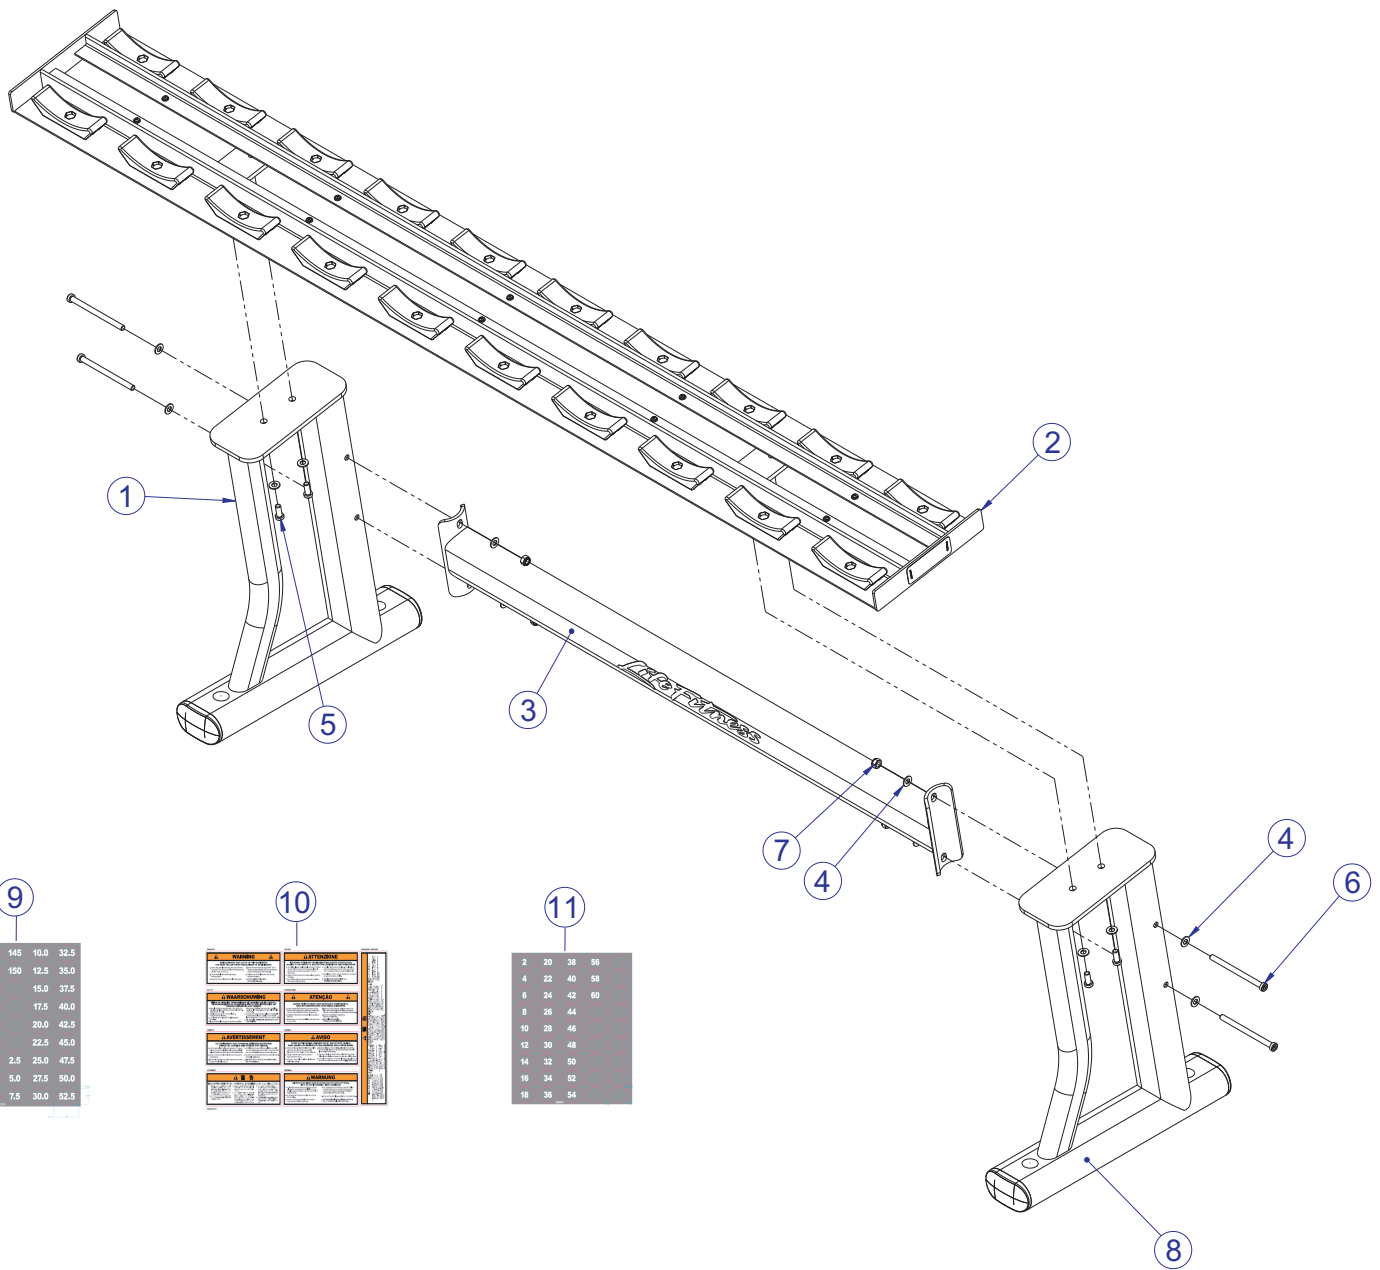

SIGNATURE SERIES
SDR1
SIGNATURE SINGLE TIER DUMBBELL RACK

Customer Support Services
PARTS LIST

SDR1 SIGNATURE SINGLE TIER DUMBBELL RACK CONTENTS

	PAGE
COMPONENT ASSEMBLY	3
COMPONENT ASSEMBLY LEGEND	4
RIGHT UPRIGHT ASSEMBLY	5
RIGHT UPRIGHT ASSEMBLY LEGEND	6
TRAY ASSEMBLY	7
TRAY ASSEMBLY LEGEND	8
CROSS MEMBER ASSEMBLY	9
LEFT UPRIGHT ASSEMBLY	10
LEFT UPRIGHT ASSEMBLY LEGEND	11
IMAGE	12

NOTE: SUBSTITUTE PART NUMBERS ENDING
WITH 'XX' WITH THE REQUIRED COLOR CODES.

FRAME

01 = WHITE
02 = PLATINUM
03 = BLACK

PADS

01 = BLACK
99 = CUSTOM

SDR1 SIGNATURE SINGLE TIER DUMBBELL RACK COMPONENT ASSEMBLY

11

2	23	38	55
4	22	40	58
6	24	42	60
8	26	44	
10	28	46	
12	30	48	
14	32	50	
16	34	52	
18	36	54	

SEE PAGE 4 FOR LEGEND

SDR1 SIGNATURE SINGLE TIER DUMBBELL RACK COMPONENT ASSEMBLY LEGEND

ITEM NO.	QTY.	PART NO.	DESCRIPTION
1	1	78889XX	PTD ASSY, SDR1, RIGHT UPRIGHT
2	1	7811595	PTD ASSY, SDR TRAY (SHADOW GREY)
3	1	82305XX	ASSY, SDR1, CROSS MEMBER
4	12	3102514	WASHER, FLAT 3/8" SAE ST ZN
5	4	3256202	SCREW, M10 X 1.5 25MM ZN
6	4	3256221	SCREW, M10 X 1.5 135MM ZN
7	4	3242002	NUT, M10 X 1.5 HEX NYLOCK
8	1	81876XX	PTD ASSY, SDR1, LEFT UPRIGHT
9	1	8038701	LABEL SET, DUMBBELL RACK
10	1	8137701	DECAL, WARNING, HORIZ, MULTI-LANG SHEET
11	1	8032601	LABEL SET, DUMBBELL RACK, KG

SDR1 SIGNATURE SINGLE TIER DUMBBELL RACK RIGHT UPRIGHT ASSEMBLY - 78889XX

SEE PAGE 6 FOR LEGEND

SDR1 SIGNATURE SINGLE TIER DUMBBELL RACK RIGHT UPRIGHT ASSEMBLY LEGEND

ITEM NO.	QTY.	PART NO.	DESCRIPTION
1	1	78888XX	WLDMT, SDR1, FRAME
2	2	3237403	PLUG, 1" HOLE
3	2	7810801	PAD, RUBBER FOOT
4	2	7800401	CAP, LRG FLOV END
5	8	3114407	WASHER, SAE #10
6	8	3239102	SCREW, M5X12 PHL PAN TT ST BZ