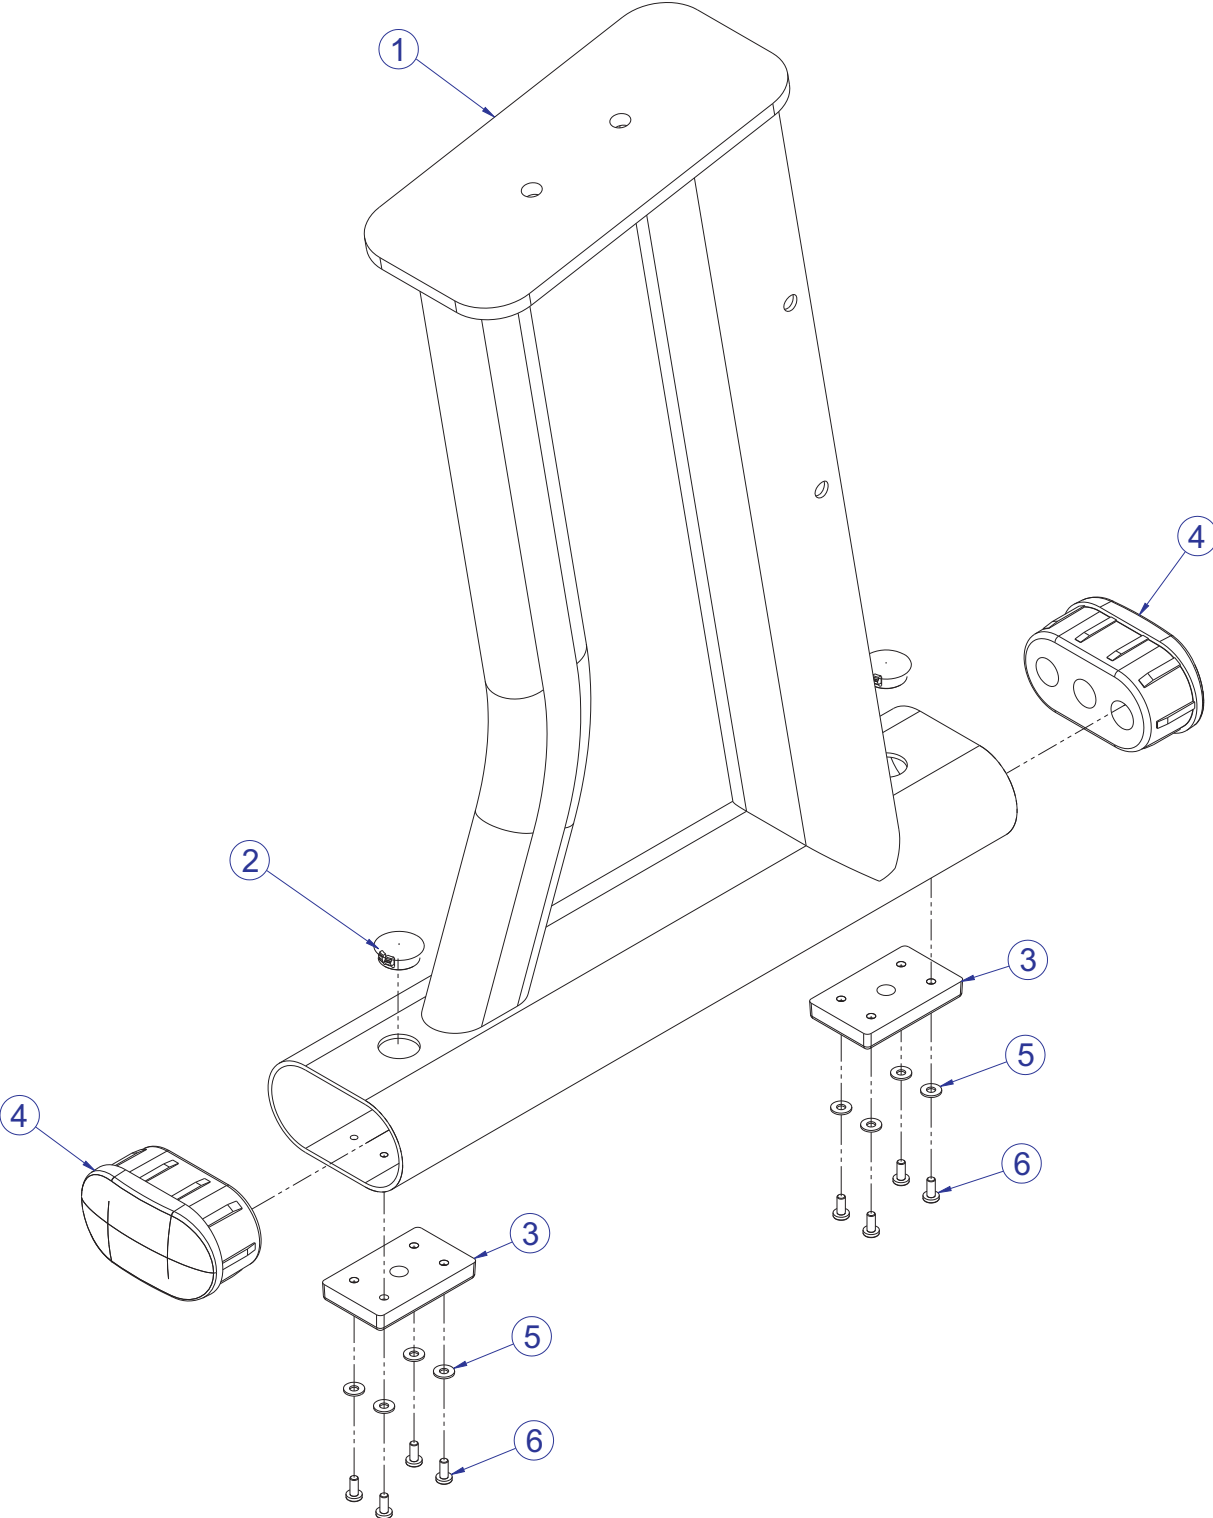

11

2	23	38	55
4	22	40	58
6	24	42	60
8	26	44	
10	28	46	
12	30	48	
14	32	50	
16	34	52	
18	36	54	

SEE PAGE 4 FOR LEGEND

SDR1 SIGNATURE SINGLE TIER DUMBBELL RACK COMPONENT ASSEMBLY LEGEND

ITEM NO.	QTY.	PART NO.	DESCRIPTION
1	1	78889XX	PTD ASSY, SDR1, RIGHT UPRIGHT
2	1	7811595	PTD ASSY, SDR TRAY (SHADOW GREY)
3	1	82305XX	ASSY, SDR1, CROSS MEMBER
4	12	3102514	WASHER, FLAT 3/8" SAE ST ZN
5	4	3256202	SCREW, M10 X 1.5 25MM ZN
6	4	3256221	SCREW, M10 X 1.5 135MM ZN
7	4	3242002	NUT, M10 X 1.5 HEX NYLOCK
8	1	81876XX	PTD ASSY, SDR1, LEFT UPRIGHT
9	1	8038701	LABEL SET, DUMBBELL RACK
10	1	8137701	DECAL, WARNING, HORIZ, MULTI-LANG SHEET
11	1	8032601	LABEL SET, DUMBBELL RACK, KG

SDR1 SIGNATURE SINGLE TIER DUMBBELL RACK RIGHT UPRIGHT ASSEMBLY - 78889XX

SEE PAGE 6 FOR LEGEND

SDR1 SIGNATURE SINGLE TIER DUMBBELL RACK RIGHT UPRIGHT ASSEMBLY LEGEND

ITEM NO.	QTY.	PART NO.	DESCRIPTION
1	1	78888XX	WLDMT, SDR1, FRAME
2	2	3237403	PLUG, 1" HOLE
3	2	7810801	PAD, RUBBER FOOT
4	2	7800401	CAP, LRG FLOV END
5	8	3114407	WASHER, SAE #10
6	8	3239102	SCREW, M5X12 PHL PAN TT ST BZ

SDR1 SIGNATURE SINGLE TIER DUMBBELL RACK TRAY ASSEMBLY - 78115XX

SEE PAGE 8 FOR LEGEND

SDR1 SIGNATURE SINGLE TIER DUMBBELL RACK TRAY ASSEMBLY LEGEND

ITEM NO.	QTY.	PART NO.	DESCRIPTION
1	1	7811595	PTD ASSY, SDR TRAY (SHADOW GREY)
2	20	7811601	CRADLE, DUMBBELL
3	1	7811201	COVER, SDR TRAY
4	20	3260802	SCREW, M10 X1.5 X 25MM UNS HEX CS ST ZN
5	20	3102514	WASHER, FLAT 3/8" SAE ST ZN
6	20	3242002	NUT, M10 X 1.5 HEX NYLOCK
7	10	3114407	WASHER, SAE #10
8	10	3239102	SCREW, M5X12 PHL PAN TT ST BZ
9	1	7002501	LABEL, H WARNING 4.5 X 1.625