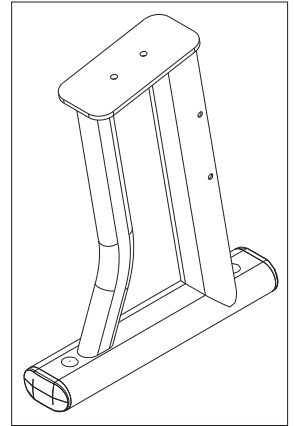

SDR1 SIGNATURE SINGLE TIER DUMBBELL RACK TRAY ASSEMBLY - 78115XX

SEE PAGE 8 FOR LEGEND

SDR1 SIGNATURE SINGLE TIER DUMBBELL RACK TRAY ASSEMBLY LEGEND

ITEM NO.	QTY.	PART NO.	DESCRIPTION
1	1	7811595	PTD ASSY, SDR TRAY (SHADOW GREY)
2	20	7811601	CRADLE, DUMBBELL
3	1	7811201	COVER, SDR TRAY
4	20	3260802	SCREW, M10 X1.5 X 25MM UNS HEX CS ST ZN
5	20	3102514	WASHER, FLAT 3/8" SAE ST ZN
6	20	3242002	NUT, M10 X 1.5 HEX NYLOCK
7	10	3114407	WASHER, SAE #10
8	10	3239102	SCREW, M5X12 PHL PAN TT ST BZ
9	1	7002501	LABEL, H WARNING 4.5 X 1.625

SDR1 SIGNATURE SINGLE TIER DUMBBELL RACK CROSS MEMBER ASSEMBLY - 82305XX

ITEM NO.	QTY.	PART NO.	DESCRIPTION
1	1	78883XX	WLDMNT, SDR1 CROSS MEMBER
2	1	8003301	LABEL, LIFE FIT 2-1/2 X 15 SG

SDR1 SIGNATURE SINGLE TIER DUMBBELL RACK LEFT UPRIGHT ASSEMBLY - 81876XX

SEE PAGE 11 FOR LEGEND

SDR1 SIGNATURE SINGLE TIER DUMBBELL RACK LEFT UPRIGHT ASSEMBLY LEGEND

ITEM NO.	QTY.	PART NO.	DESCRIPTION
1	1	81876XX	PTD ASSY, SDR1, LEFT UPRIGHT
2	2	3237403	PLUG, 1" HOLE
3	2	7810801	PAD, RUBBER FOOT
4	2	7800401	CAP, LRG FLOV END
5	8	3114407	WASHER, FLAT #10 SAE ST BZ
6	8	3239102	SCREW, M5 X .8 X 12 PHL PAN TT ST BZ
7	1	8106801	LABEL, SERIAL NUMBER, LARGE