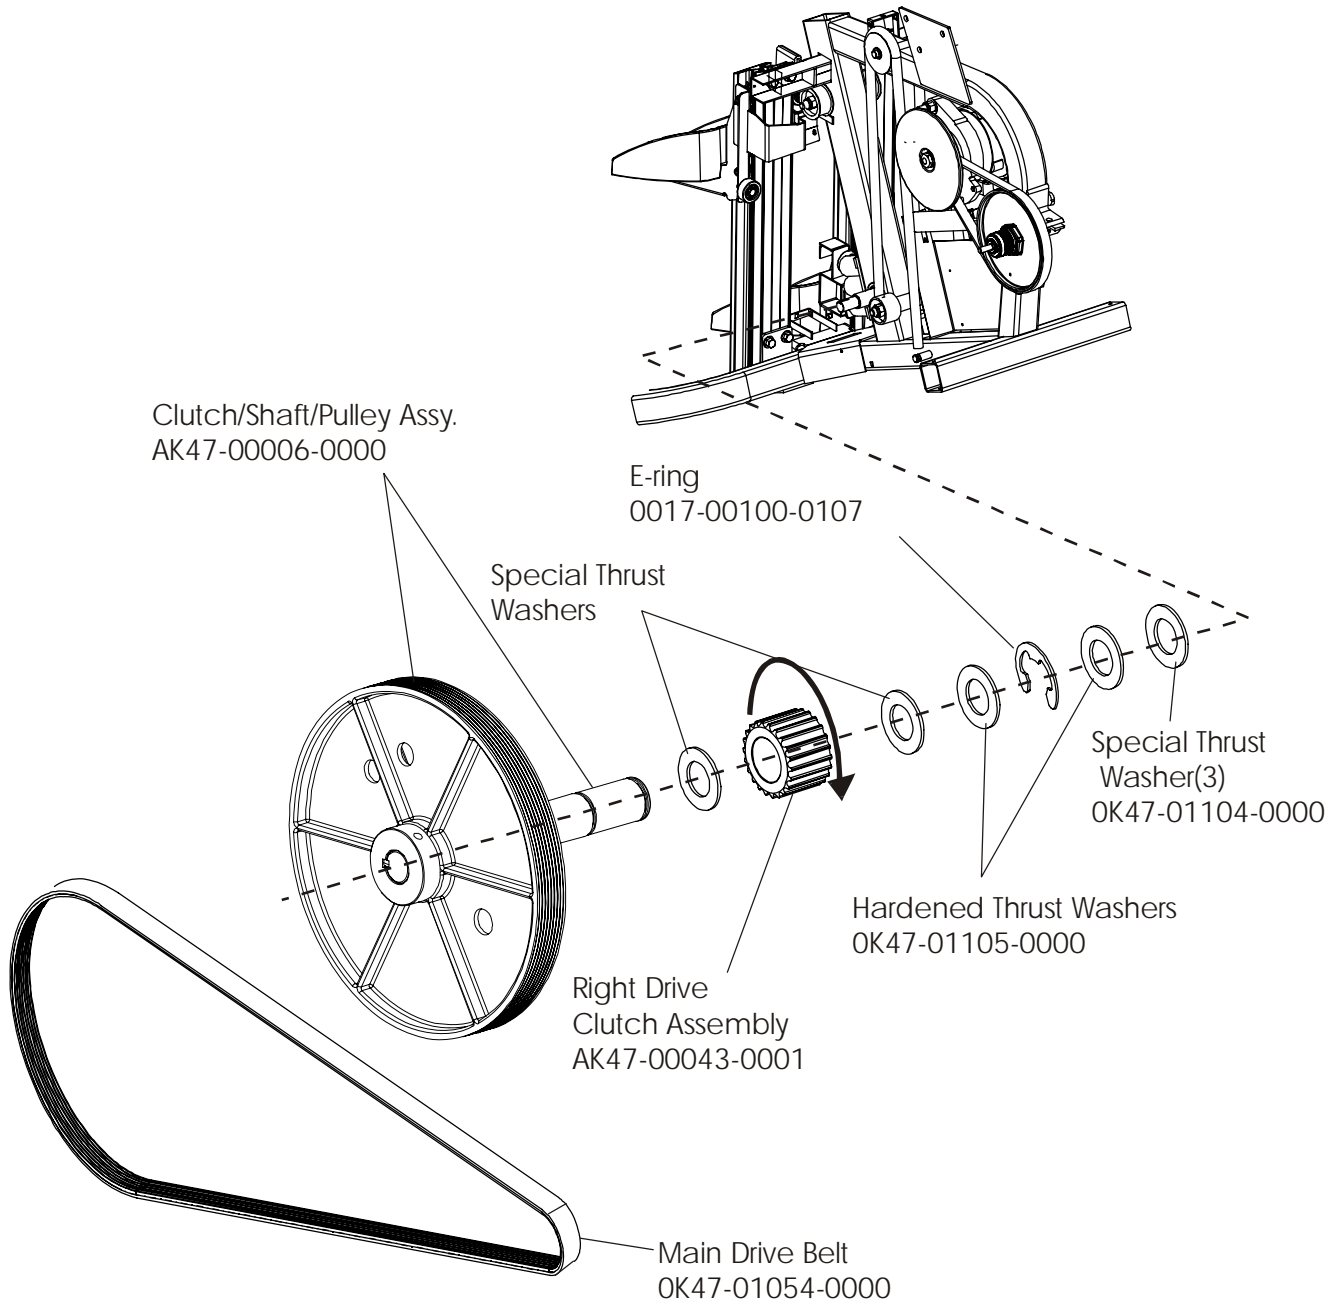

LifeFitness

ARCTIC SILVER 95SWEZ Stairclimber

Customer Support Services
PARTS MANUAL revised 14 Jul 2008

Miscellaneous	3
Console Components.....	4
Frame Components	5
Shrouds and Pedal Tube.....	6
Pedal Assembly	7
Clutch/Shaft/Pulley Assembly	8
Left Clutch Assembly	9
Crossover Pulley Assembly.....	10
Alternator Assembly	11
Guide Rollers.....	12
Power Control Board and Resistor.....	13
Polar Receiver Assembly	14
Cables	15

OPERATION MANUAL – (ENG)	M051-00K47-A129
OPERATION MANUAL – (F/S/P)	M051-00K47-A130
OPERATION MANUAL – (G/D/I)	M051-00K47-A131
OPERATION MANUAL – (JAP)	M051-00K47-A132
HARDWARE BAG	AK47-00106-0000
TOUCH UP PAINT: SPRAY CAN .5 OZ BOTTLE W/APPLICATOR .33 OZ PEN	0017-00008-0204 0017-00008-0205 0017-00008-0206
ACCESS PANEL ASSEMBLY CONSISTS OF: 1) COAX CABLE 2) POWER EXT. CABLE 3) MOUNTING PLATE 4) F TYPE CONNECTOR	AK47-00122-0001 AK32-00020-0002 AK32-00078-0001 0K47-01197-0001 0017-00021-2846
SERVICE MANUAL	M051-00K47-A013

ARCTIC SILVER 95SWEZ
Shrouds and Pedal Tube

95SWEZ-0XXX-04
S/N MSW100000 and up

ARCTIC SILVER 95SWEZ
Pedal Assembly

95SWEZ-0XXX-04
S/N MSW100000 and up

Description	Part Number
Domestic 120/60 Battery Charge w/Cord	118E-00001-0165
Universal Battery Charger w/o Line Cord	118E-00001-0166
Line Cord 220V/60Hz	0017-00003-0704
Line Cord 100V/50Hz	
Line Cord 240+	0017-00003-0918
Line Cord 220V/50Hz	0017-00003-0691
Line Cord 200V/50Hz	
Line Cord 230V/50Hz	