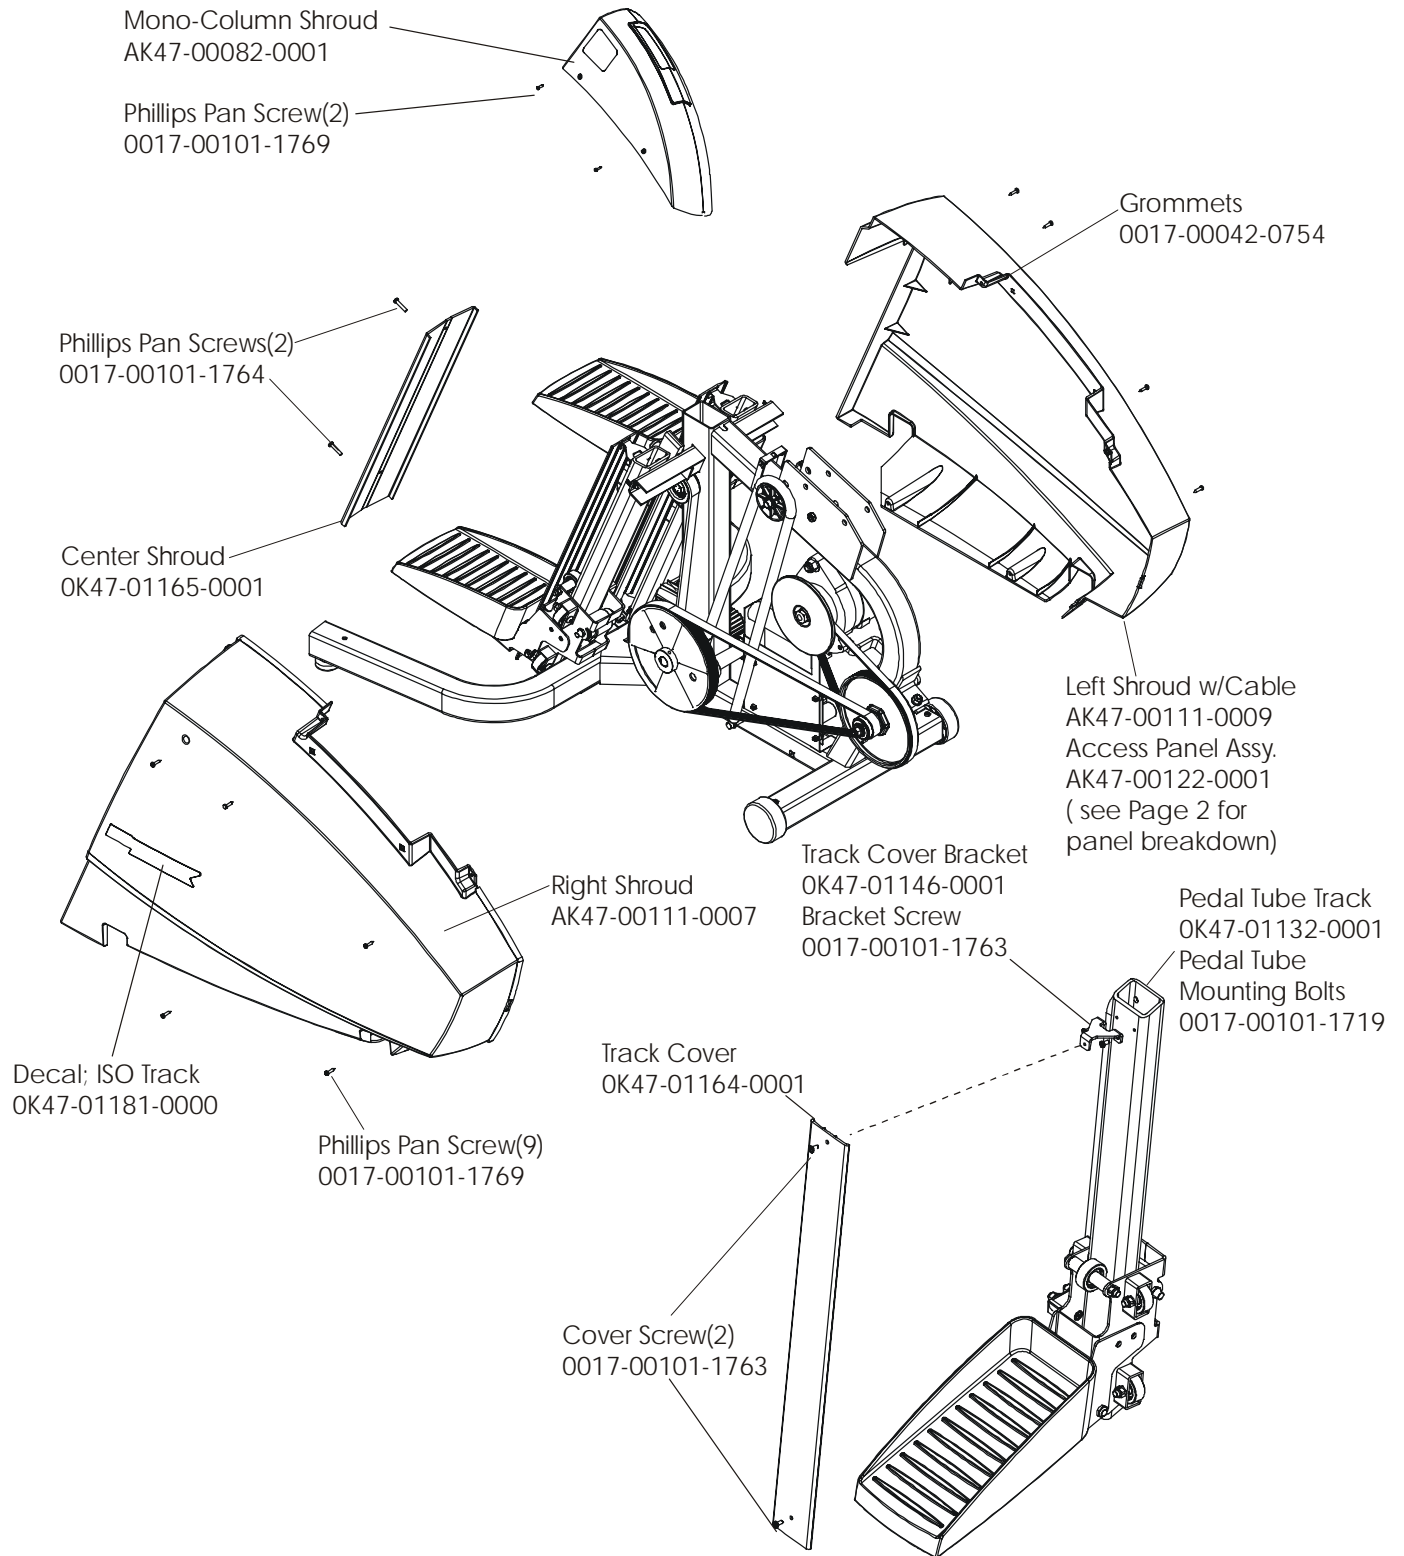

ARCTIC SILVER 95SWEZ
Shrouds and Pedal Tube

95SWEZ-0XXX-04
S/N MSW100000 and up