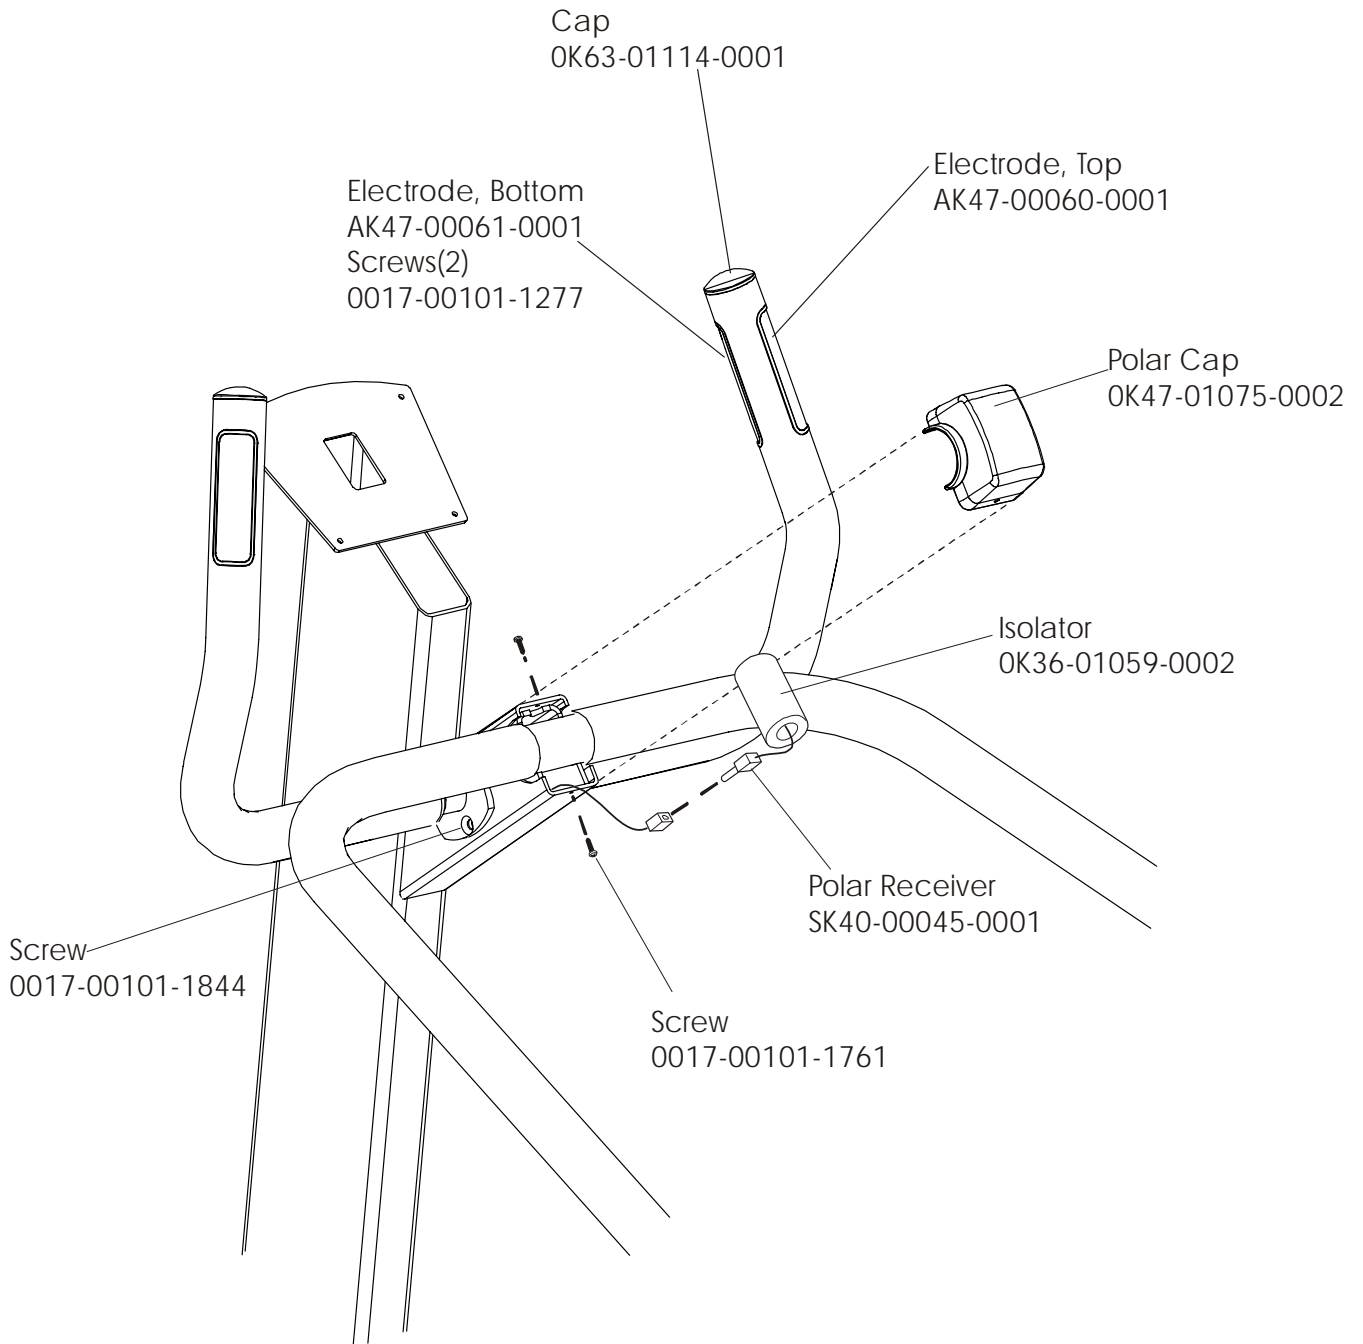

LifeFitness

ARCTIC SILVER 95SWEZ Stairclimber

Customer Support Services
PARTS MANUAL revised 14 Jul 2008

Miscellaneous	3
Console Components.....	4
Frame Components	5
Shrouds and Pedal Tube.....	6
Pedal Assembly	7
Clutch/Shaft/Pulley Assembly	8
Left Clutch Assembly	9
Crossover Pulley Assembly.....	10
Alternator Assembly	11
Guide Rollers.....	12
Power Control Board and Resistor.....	13
Polar Receiver Assembly	14
Cables	15

OPERATION MANUAL – (ENG)	M051-00K47-A129
OPERATION MANUAL – (F/S/P)	M051-00K47-A130
OPERATION MANUAL – (G/D/I)	M051-00K47-A131
OPERATION MANUAL – (JAP)	M051-00K47-A132
HARDWARE BAG	AK47-00106-0000
TOUCH UP PAINT: SPRAY CAN .5 OZ BOTTLE W/APPLICATOR .33 OZ PEN	0017-00008-0204 0017-00008-0205 0017-00008-0206
ACCESS PANEL ASSEMBLY CONSISTS OF: 1) COAX CABLE 2) POWER EXT. CABLE 3) MOUNTING PLATE 4) F TYPE CONNECTOR	AK47-00122-0001 AK32-00020-0002 AK32-00078-0001 0K47-01197-0001 0017-00021-2846
SERVICE MANUAL	M051-00K47-A013

ARCTIC SILVER 95SWEZ
Shrouds and Pedal Tube

95SWEZ-0XXX-04
S/N MSW100000 and up

ARCTIC SILVER 95SWEZ
Pedal Assembly

95SWEZ-0XXX-04
S/N MSW100000 and up

Description	Part Number
Domestic 120/60 Battery Charge w/Cord	118E-00001-0165
Universal Battery Charger w/o Line Cord	118E-00001-0166
Line Cord 220V/60Hz	0017-00003-0704
Line Cord 100V/50Hz	
Line Cord 240+	0017-00003-0918
Line Cord 220V/50Hz	0017-00003-0691
Line Cord 200V/50Hz	
Line Cord 230V/50Hz	