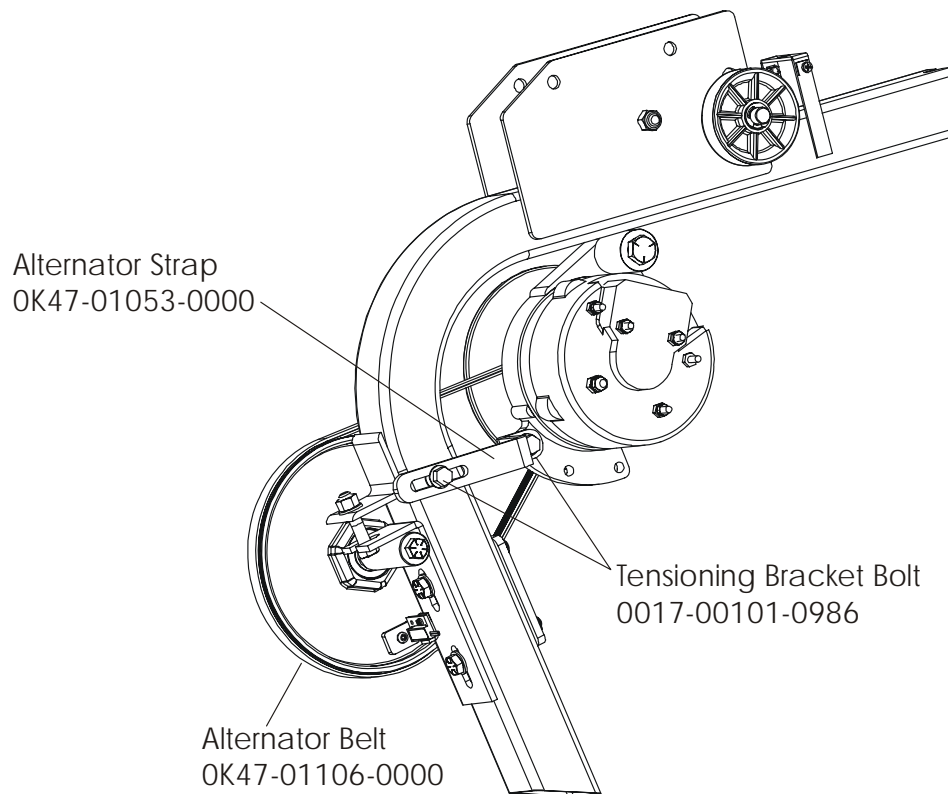

ARCTIC SILVER 95SWEZ
Shrouds and Pedal Tube

95SWEZ-0XXX-04
S/N MSW100000 and up

ARCTIC SILVER 95SWEZ
Pedal Assembly

95SWEZ-0XXX-04
S/N MSW100000 and up

Description	Part Number
Domestic 120/60 Battery Charge w/Cord	118E-00001-0165
Universal Battery Charger w/o Line Cord	118E-00001-0166
Line Cord 220V/60Hz	0017-00003-0704
Line Cord 100V/50Hz	
Line Cord 240+	0017-00003-0918
Line Cord 220V/50Hz	0017-00003-0691
Line Cord 200V/50Hz	
Line Cord 230V/50Hz	