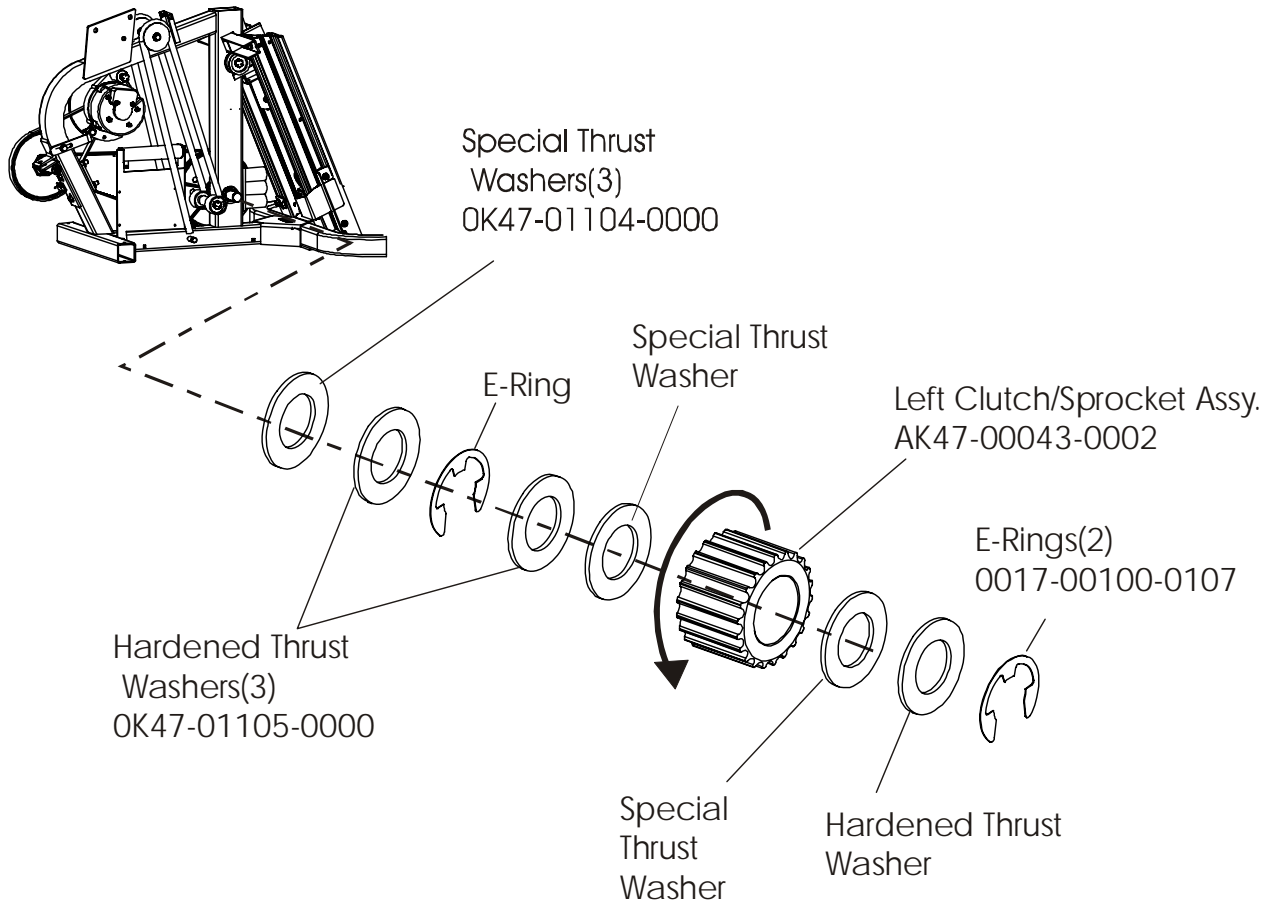

LifeFitness

ARCTIC SILVER 95SWEZ Stairclimber

Customer Support Services
PARTS MANUAL revised 14 Jul 2008

Miscellaneous	3
Console Components.....	4
Frame Components	5
Shrouds and Pedal Tube.....	6
Pedal Assembly	7
Clutch/Shaft/Pulley Assembly	8
Left Clutch Assembly	9
Crossover Pulley Assembly.....	10
Alternator Assembly	11
Guide Rollers.....	12
Power Control Board and Resistor.....	13
Polar Receiver Assembly	14
Cables	15

OPERATION MANUAL – (ENG)	M051-00K47-A129
OPERATION MANUAL – (F/S/P)	M051-00K47-A130
OPERATION MANUAL – (G/D/I)	M051-00K47-A131
OPERATION MANUAL – (JAP)	M051-00K47-A132
HARDWARE BAG	AK47-00106-0000
TOUCH UP PAINT: SPRAY CAN .5 OZ BOTTLE W/APPLICATOR .33 OZ PEN	0017-00008-0204 0017-00008-0205 0017-00008-0206
ACCESS PANEL ASSEMBLY CONSISTS OF: 1) COAX CABLE 2) POWER EXT. CABLE 3) MOUNTING PLATE 4) F TYPE CONNECTOR	AK47-00122-0001 AK32-00020-0002 AK32-00078-0001 0K47-01197-0001 0017-00021-2846
SERVICE MANUAL	M051-00K47-A013

ARCTIC SILVER 95SWEZ
Shrouds and Pedal Tube

95SWEZ-0XXX-04
S/N MSW100000 and up

ARCTIC SILVER 95SWEZ
Pedal Assembly

95SWEZ-0XXX-04
S/N MSW100000 and up

Description	Part Number
Domestic 120/60 Battery Charge w/Cord	118E-00001-0165
Universal Battery Charger w/o Line Cord	118E-00001-0166
Line Cord 220V/60Hz	0017-00003-0704
Line Cord 100V/50Hz	
Line Cord 240+	0017-00003-0918
Line Cord 220V/50Hz	0017-00003-0691
Line Cord 200V/50Hz	
Line Cord 230V/50Hz	