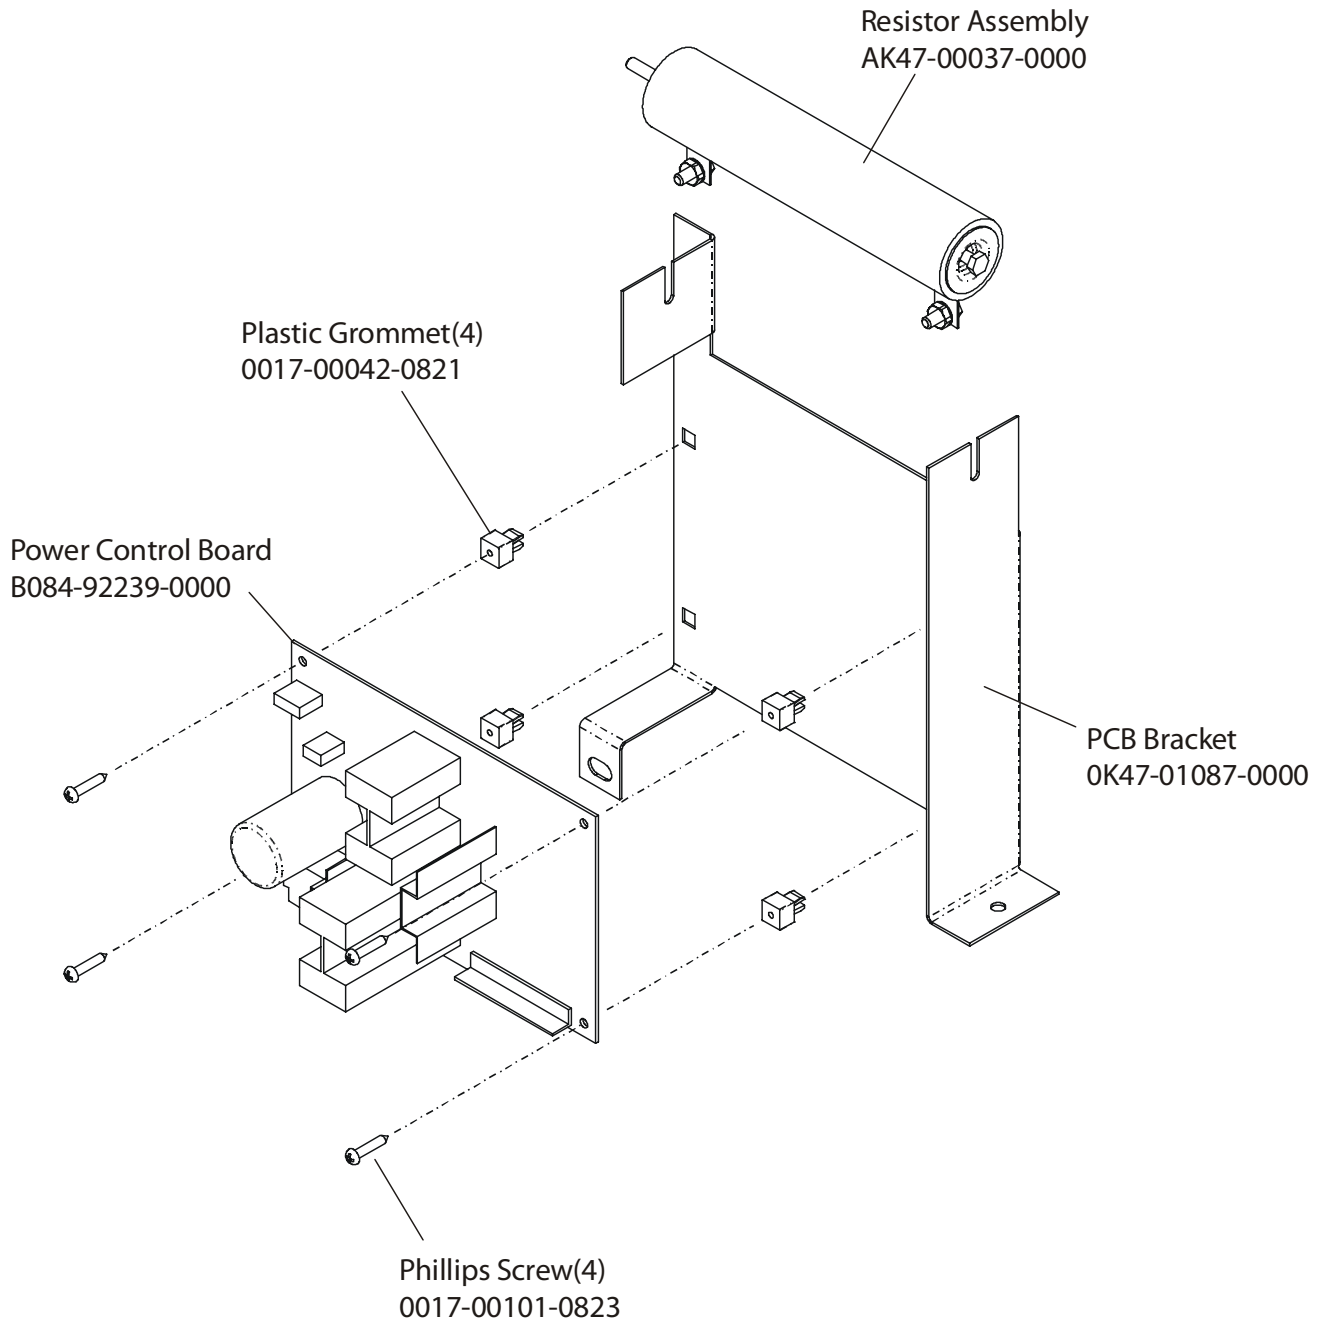

LifeFitness

ARCTIC SILVER 95SWEZ Stairclimber

Customer Support Services
PARTS MANUAL revised 14 Jul 2008

Miscellaneous	3
Console Components.....	4
Frame Components	5
Shrouds and Pedal Tube.....	6
Pedal Assembly	7
Clutch/Shaft/Pulley Assembly	8
Left Clutch Assembly	9
Crossover Pulley Assembly.....	10
Alternator Assembly	11
Guide Rollers.....	12
Power Control Board and Resistor.....	13
Polar Receiver Assembly	14
Cables	15

OPERATION MANUAL – (ENG)	M051-00K47-A129
OPERATION MANUAL – (F/S/P)	M051-00K47-A130
OPERATION MANUAL – (G/D/I)	M051-00K47-A131
OPERATION MANUAL – (JAP)	M051-00K47-A132
HARDWARE BAG	AK47-00106-0000
TOUCH UP PAINT: SPRAY CAN .5 OZ BOTTLE W/APPLICATOR .33 OZ PEN	0017-00008-0204 0017-00008-0205 0017-00008-0206
ACCESS PANEL ASSEMBLY CONSISTS OF: 1) COAX CABLE 2) POWER EXT. CABLE 3) MOUNTING PLATE 4) F TYPE CONNECTOR	AK47-00122-0001 AK32-00020-0002 AK32-00078-0001 0K47-01197-0001 0017-00021-2846
SERVICE MANUAL	M051-00K47-A013

ARCTIC SILVER 95SWEZ
Shrouds and Pedal Tube

95SWEZ-0XXX-04
S/N MSW100000 and up

ARCTIC SILVER 95SWEZ
Pedal Assembly

95SWEZ-0XXX-04
S/N MSW100000 and up

Description	Part Number
Domestic 120/60 Battery Charge w/Cord	118E-00001-0165
Universal Battery Charger w/o Line Cord	118E-00001-0166
Line Cord 220V/60Hz	0017-00003-0704
Line Cord 100V/50Hz	
Line Cord 240+	0017-00003-0918
Line Cord 220V/50Hz	0017-00003-0691
Line Cord 200V/50Hz	
Line Cord 230V/50Hz	