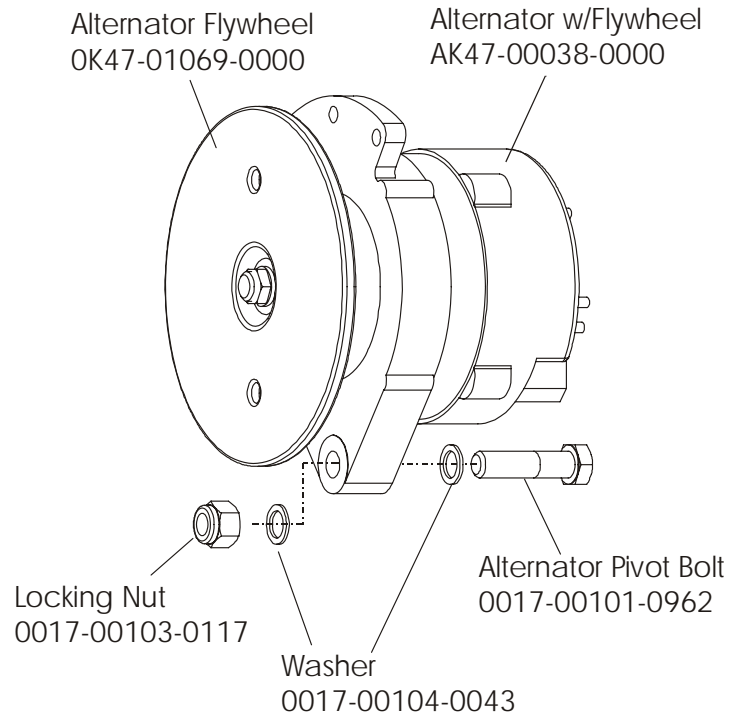

OPERATION MANUAL – (ENG)	M051-00K47-A129
OPERATION MANUAL – (F/S/P)	M051-00K47-A130
OPERATION MANUAL – (G/D/I)	M051-00K47-A131
OPERATION MANUAL – (JAP)	M051-00K47-A132
HARDWARE BAG	AK47-00106-0000
TOUCH UP PAINT: SPRAY CAN .5 OZ BOTTLE W/APPLICATOR .33 OZ PEN	0017-00008-0204 0017-00008-0205 0017-00008-0206
ACCESS PANEL ASSEMBLY CONSISTS OF: 1) COAX CABLE 2) POWER EXT. CABLE 3) MOUNTING PLATE 4) F TYPE CONNECTOR	AK47-00122-0001 AK32-00020-0002 AK32-00078-0001 0K47-01197-0001 0017-00021-2846
SERVICE MANUAL	M051-00K47-A013

ARCTIC SILVER 95SWEZ
Shrouds and Pedal Tube

95SWEZ-0XXX-04
S/N MSW100000 and up

ARCTIC SILVER 95SWEZ
Pedal Assembly

95SWEZ-0XXX-04
S/N MSW100000 and up

Description	Part Number
Domestic 120/60 Battery Charge w/Cord	118E-00001-0165
Universal Battery Charger w/o Line Cord	118E-00001-0166
Line Cord 220V/60Hz	0017-00003-0704
Line Cord 100V/50Hz	
Line Cord 240+	0017-00003-0918
Line Cord 220V/50Hz	0017-00003-0691
Line Cord 200V/50Hz	
Line Cord 230V/50Hz	