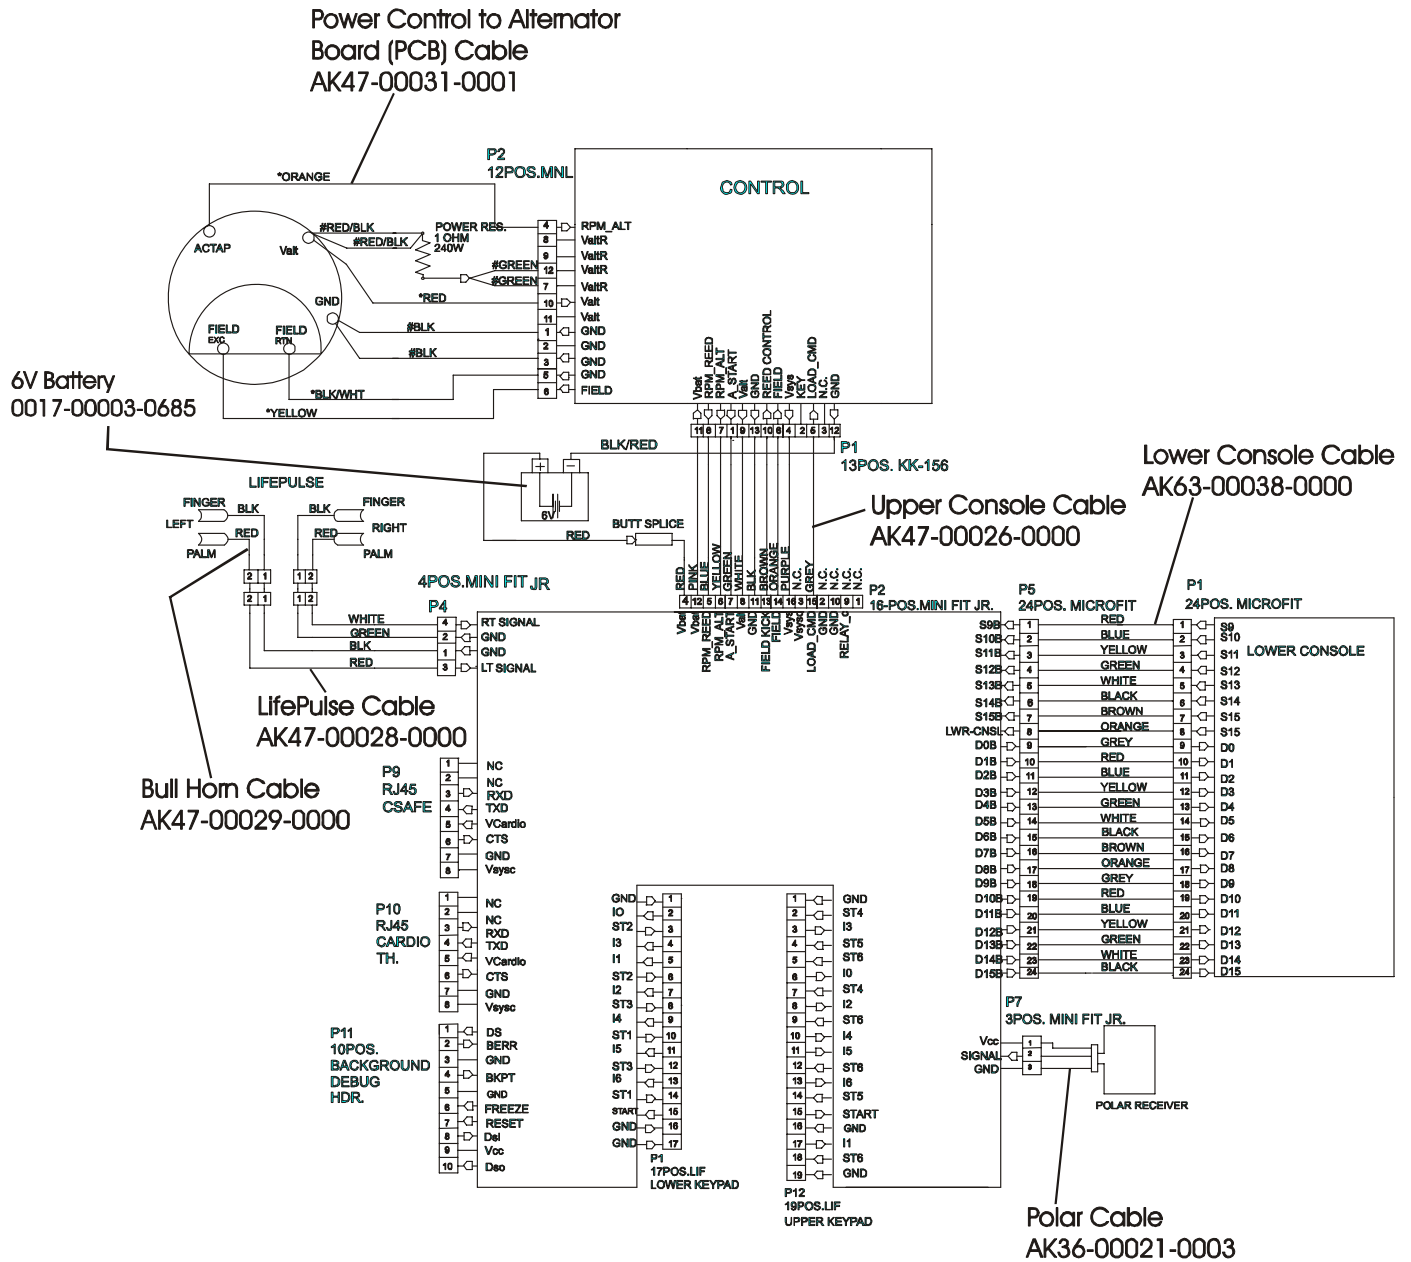

OPERATION MANUAL – (ENG)	M051-00K47-A129
OPERATION MANUAL – (F/S/P)	M051-00K47-A130
OPERATION MANUAL – (G/D/I)	M051-00K47-A131
OPERATION MANUAL – (JAP)	M051-00K47-A132
HARDWARE BAG	AK47-00106-0000
TOUCH UP PAINT: SPRAY CAN .5 OZ BOTTLE W/APPLICATOR .33 OZ PEN	0017-00008-0204 0017-00008-0205 0017-00008-0206
ACCESS PANEL ASSEMBLY CONSISTS OF: 1) COAX CABLE 2) POWER EXT. CABLE 3) MOUNTING PLATE 4) F TYPE CONNECTOR	AK47-00122-0001 AK32-00020-0002 AK32-00078-0001 0K47-01197-0001 0017-00021-2846
SERVICE MANUAL	M051-00K47-A013

ARCTIC SILVER 95SWEZ
Shrouds and Pedal Tube

95SWEZ-0XXX-04
S/N MSW100000 and up

ARCTIC SILVER 95SWEZ
Pedal Assembly

95SWEZ-0XXX-04
S/N MSW100000 and up

Description	Part Number
Domestic 120/60 Battery Charge w/Cord	118E-00001-0165
Universal Battery Charger w/o Line Cord	118E-00001-0166
Line Cord 220V/60Hz	0017-00003-0704
Line Cord 100V/50Hz	
Line Cord 240+	0017-00003-0918
Line Cord 220V/50Hz	0017-00003-0691
Line Cord 200V/50Hz	
Line Cord 230V/50Hz	