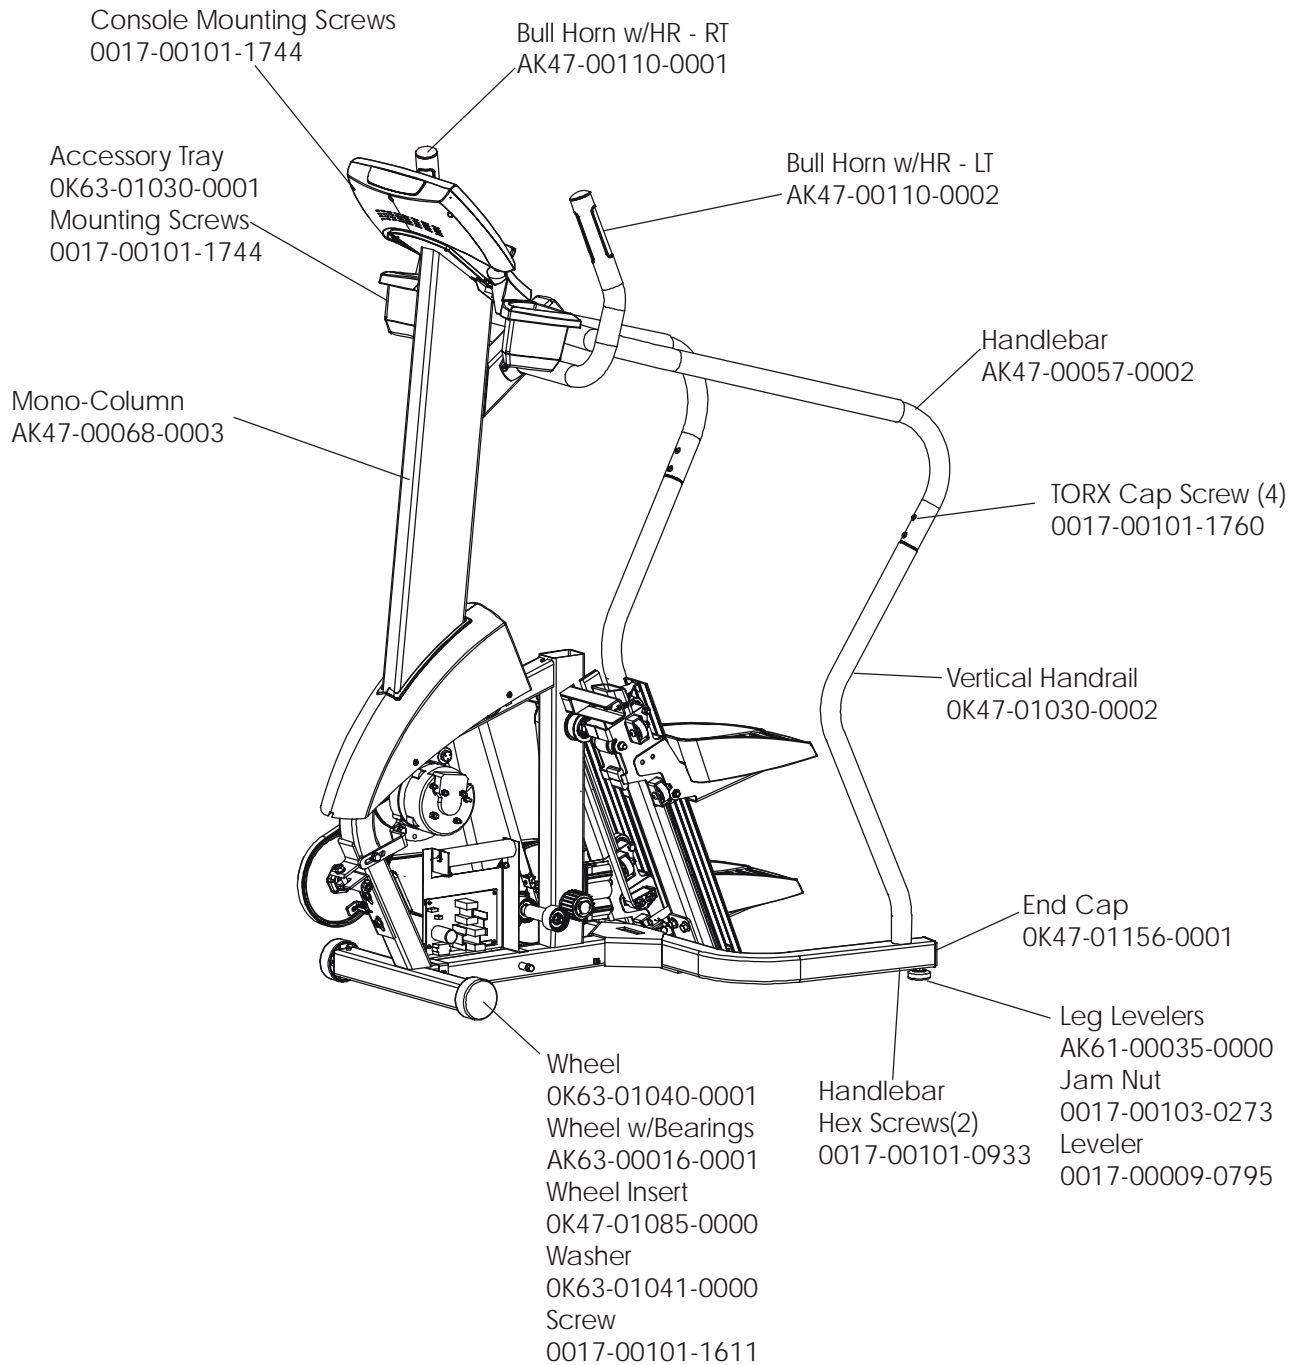

LifeFitness

ARCTIC SILVER 95SWEZ Stairclimber

Customer Support Services
PARTS MANUAL revised 14 Jul 2008

Miscellaneous	3
Console Components.....	4
Frame Components	5
Shrouds and Pedal Tube.....	6
Pedal Assembly	7
Clutch/Shaft/Pulley Assembly	8
Left Clutch Assembly	9
Crossover Pulley Assembly.....	10
Alternator Assembly	11
Guide Rollers.....	12
Power Control Board and Resistor.....	13
Polar Receiver Assembly	14
Cables	15

OPERATION MANUAL – (ENG)	M051-00K47-A129
OPERATION MANUAL – (F/S/P)	M051-00K47-A130
OPERATION MANUAL – (G/D/I)	M051-00K47-A131
OPERATION MANUAL – (JAP)	M051-00K47-A132
HARDWARE BAG	AK47-00106-0000
TOUCH UP PAINT: SPRAY CAN .5 OZ BOTTLE W/APPLICATOR .33 OZ PEN	0017-00008-0204 0017-00008-0205 0017-00008-0206
ACCESS PANEL ASSEMBLY CONSISTS OF: 1) COAX CABLE 2) POWER EXT. CABLE 3) MOUNTING PLATE 4) F TYPE CONNECTOR	AK47-00122-0001 AK32-00020-0002 AK32-00078-0001 0K47-01197-0001 0017-00021-2846
SERVICE MANUAL	M051-00K47-A013

ARCTIC SILVER 95SWEZ
Shrouds and Pedal Tube

95SWEZ-0XXX-04
S/N MSW100000 and up

ARCTIC SILVER 95SWEZ
Pedal Assembly

95SWEZ-0XXX-04
S/N MSW100000 and up

Description	Part Number
Domestic 120/60 Battery Charge w/Cord	118E-00001-0165
Universal Battery Charger w/o Line Cord	118E-00001-0166
Line Cord 220V/60Hz	0017-00003-0704
Line Cord 100V/50Hz	
Line Cord 240+	0017-00003-0918
Line Cord 220V/50Hz	0017-00003-0691
Line Cord 200V/50Hz	
Line Cord 230V/50Hz	