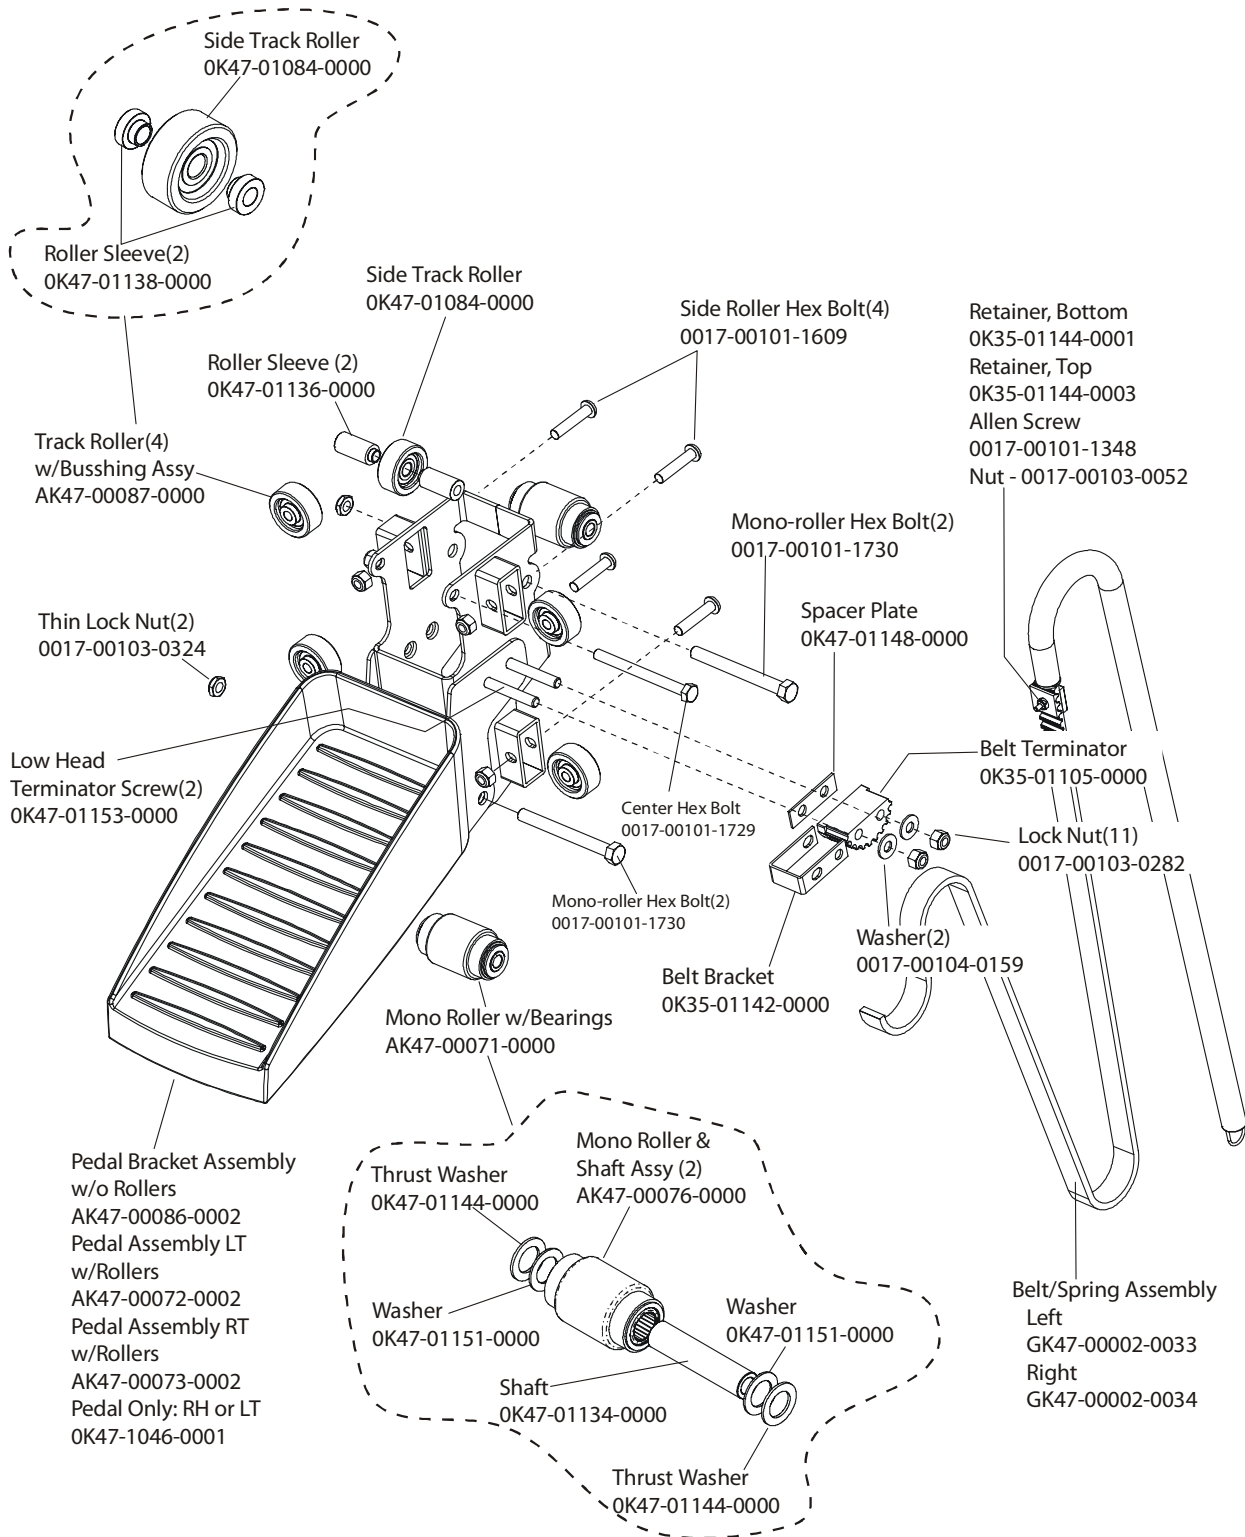

ARCTIC SILVER 95SWEZ
Pedal Assembly

95SWEZ-0XXX-04
S/N MSW100000 and up