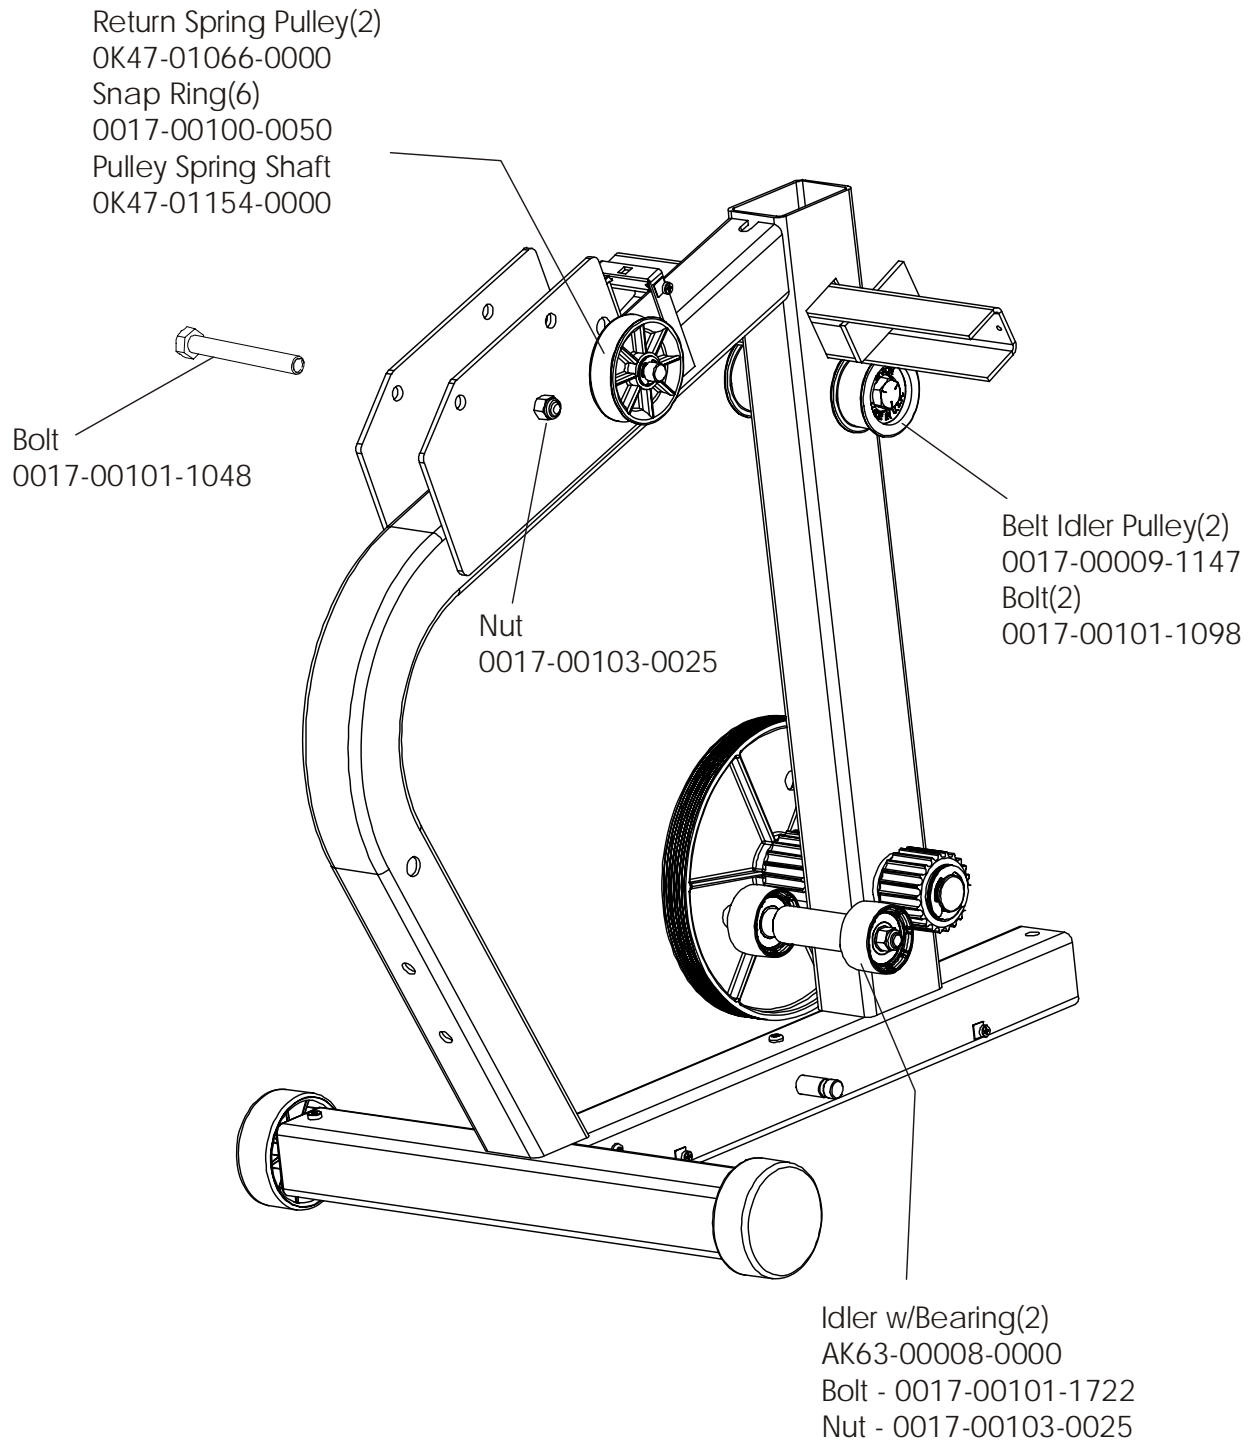

LifeFitness

ARCTIC SILVER 95SWEZ Stairclimber

Customer Support Services
PARTS MANUAL revised 14 Jul 2008

Miscellaneous	3
Console Components.....	4
Frame Components	5
Shrouds and Pedal Tube.....	6
Pedal Assembly	7
Clutch/Shaft/Pulley Assembly	8
Left Clutch Assembly	9
Crossover Pulley Assembly.....	10
Alternator Assembly	11
Guide Rollers.....	12
Power Control Board and Resistor.....	13
Polar Receiver Assembly	14
Cables	15

OPERATION MANUAL – (ENG)	M051-00K47-A129
OPERATION MANUAL – (F/S/P)	M051-00K47-A130
OPERATION MANUAL – (G/D/I)	M051-00K47-A131
OPERATION MANUAL – (JAP)	M051-00K47-A132
HARDWARE BAG	AK47-00106-0000
TOUCH UP PAINT: SPRAY CAN .5 OZ BOTTLE W/APPLICATOR .33 OZ PEN	0017-00008-0204 0017-00008-0205 0017-00008-0206
ACCESS PANEL ASSEMBLY CONSISTS OF: 1) COAX CABLE 2) POWER EXT. CABLE 3) MOUNTING PLATE 4) F TYPE CONNECTOR	AK47-00122-0001 AK32-00020-0002 AK32-00078-0001 0K47-01197-0001 0017-00021-2846
SERVICE MANUAL	M051-00K47-A013

ARCTIC SILVER 95SWEZ
Shrouds and Pedal Tube

95SWEZ-0XXX-04
S/N MSW100000 and up

ARCTIC SILVER 95SWEZ
Pedal Assembly

95SWEZ-0XXX-04
S/N MSW100000 and up

Description	Part Number
Domestic 120/60 Battery Charge w/Cord	118E-00001-0165
Universal Battery Charger w/o Line Cord	118E-00001-0166
Line Cord 220V/60Hz	0017-00003-0704
Line Cord 100V/50Hz	
Line Cord 240+	0017-00003-0918
Line Cord 220V/50Hz	0017-00003-0691
Line Cord 200V/50Hz	
Line Cord 230V/50Hz	