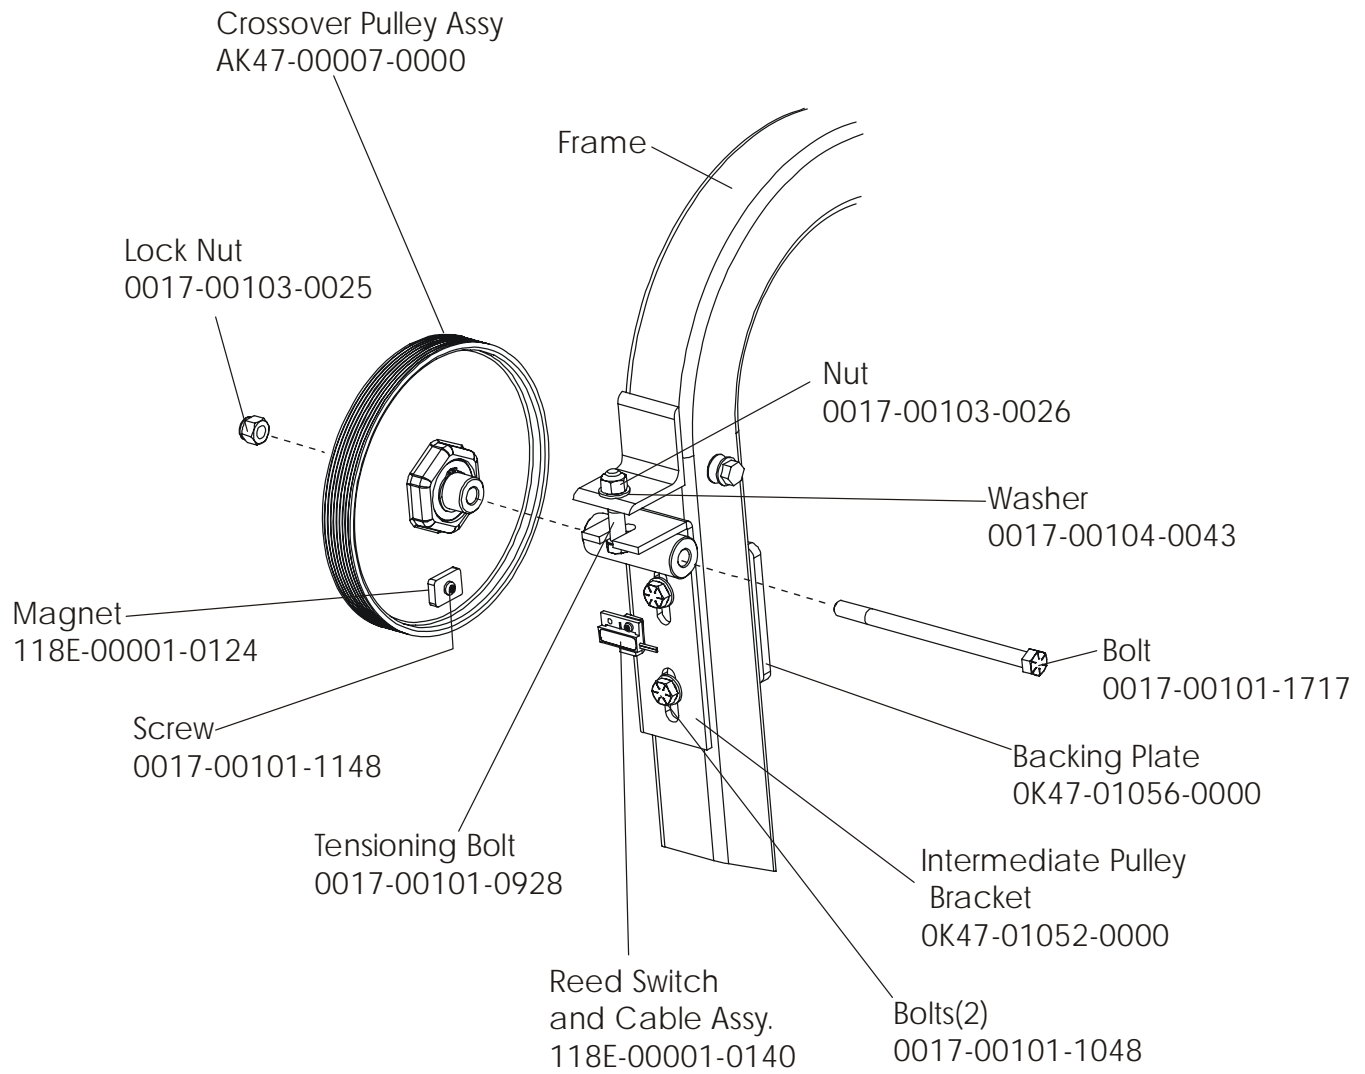

LifeFitness

ARCTIC SILVER 95SWEZ Stairclimber

Customer Support Services
PARTS MANUAL revised 14 Jul 2008

Miscellaneous	3
Console Components.....	4
Frame Components	5
Shrouds and Pedal Tube.....	6
Pedal Assembly	7
Clutch/Shaft/Pulley Assembly	8
Left Clutch Assembly	9
Crossover Pulley Assembly.....	10
Alternator Assembly	11
Guide Rollers.....	12
Power Control Board and Resistor.....	13
Polar Receiver Assembly	14
Cables	15

OPERATION MANUAL – (ENG)	M051-00K47-A129
OPERATION MANUAL – (F/S/P)	M051-00K47-A130
OPERATION MANUAL – (G/D/I)	M051-00K47-A131
OPERATION MANUAL – (JAP)	M051-00K47-A132
HARDWARE BAG	AK47-00106-0000
TOUCH UP PAINT: SPRAY CAN .5 OZ BOTTLE W/APPLICATOR .33 OZ PEN	0017-00008-0204 0017-00008-0205 0017-00008-0206
ACCESS PANEL ASSEMBLY CONSISTS OF: 1) COAX CABLE 2) POWER EXT. CABLE 3) MOUNTING PLATE 4) F TYPE CONNECTOR	AK47-00122-0001 AK32-00020-0002 AK32-00078-0001 0K47-01197-0001 0017-00021-2846
SERVICE MANUAL	M051-00K47-A013

ARCTIC SILVER 95SWEZ
Shrouds and Pedal Tube

95SWEZ-0XXX-04
S/N MSW100000 and up

ARCTIC SILVER 95SWEZ
Pedal Assembly

95SWEZ-0XXX-04
S/N MSW100000 and up

Description	Part Number
Domestic 120/60 Battery Charge w/Cord	118E-00001-0165
Universal Battery Charger w/o Line Cord	118E-00001-0166
Line Cord 220V/60Hz	0017-00003-0704
Line Cord 100V/50Hz	
Line Cord 240+	0017-00003-0918
Line Cord 220V/50Hz	0017-00003-0691
Line Cord 200V/50Hz	
Line Cord 230V/50Hz	