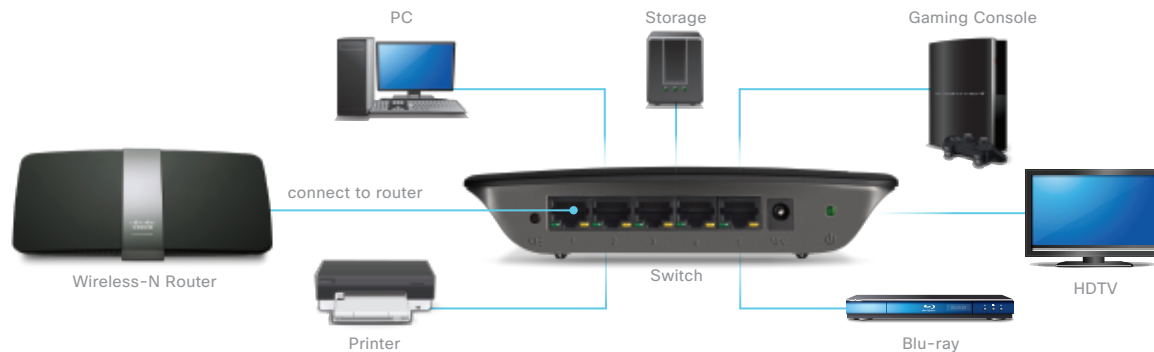

## Plug & Play

This compact switch is designed to conserve desktop space and is easy to use – no configuration required. Simply connect computers, HDTVs, game consoles, media players and more, to instantly expand your home network.

## Power Saving

Includes special power saving features for optimal efficiency.

- Auto power-down disables unused ports
- Smart power for short cable runs
- Sleep mode when all ports are inactive
- Port status switch to control LED lights