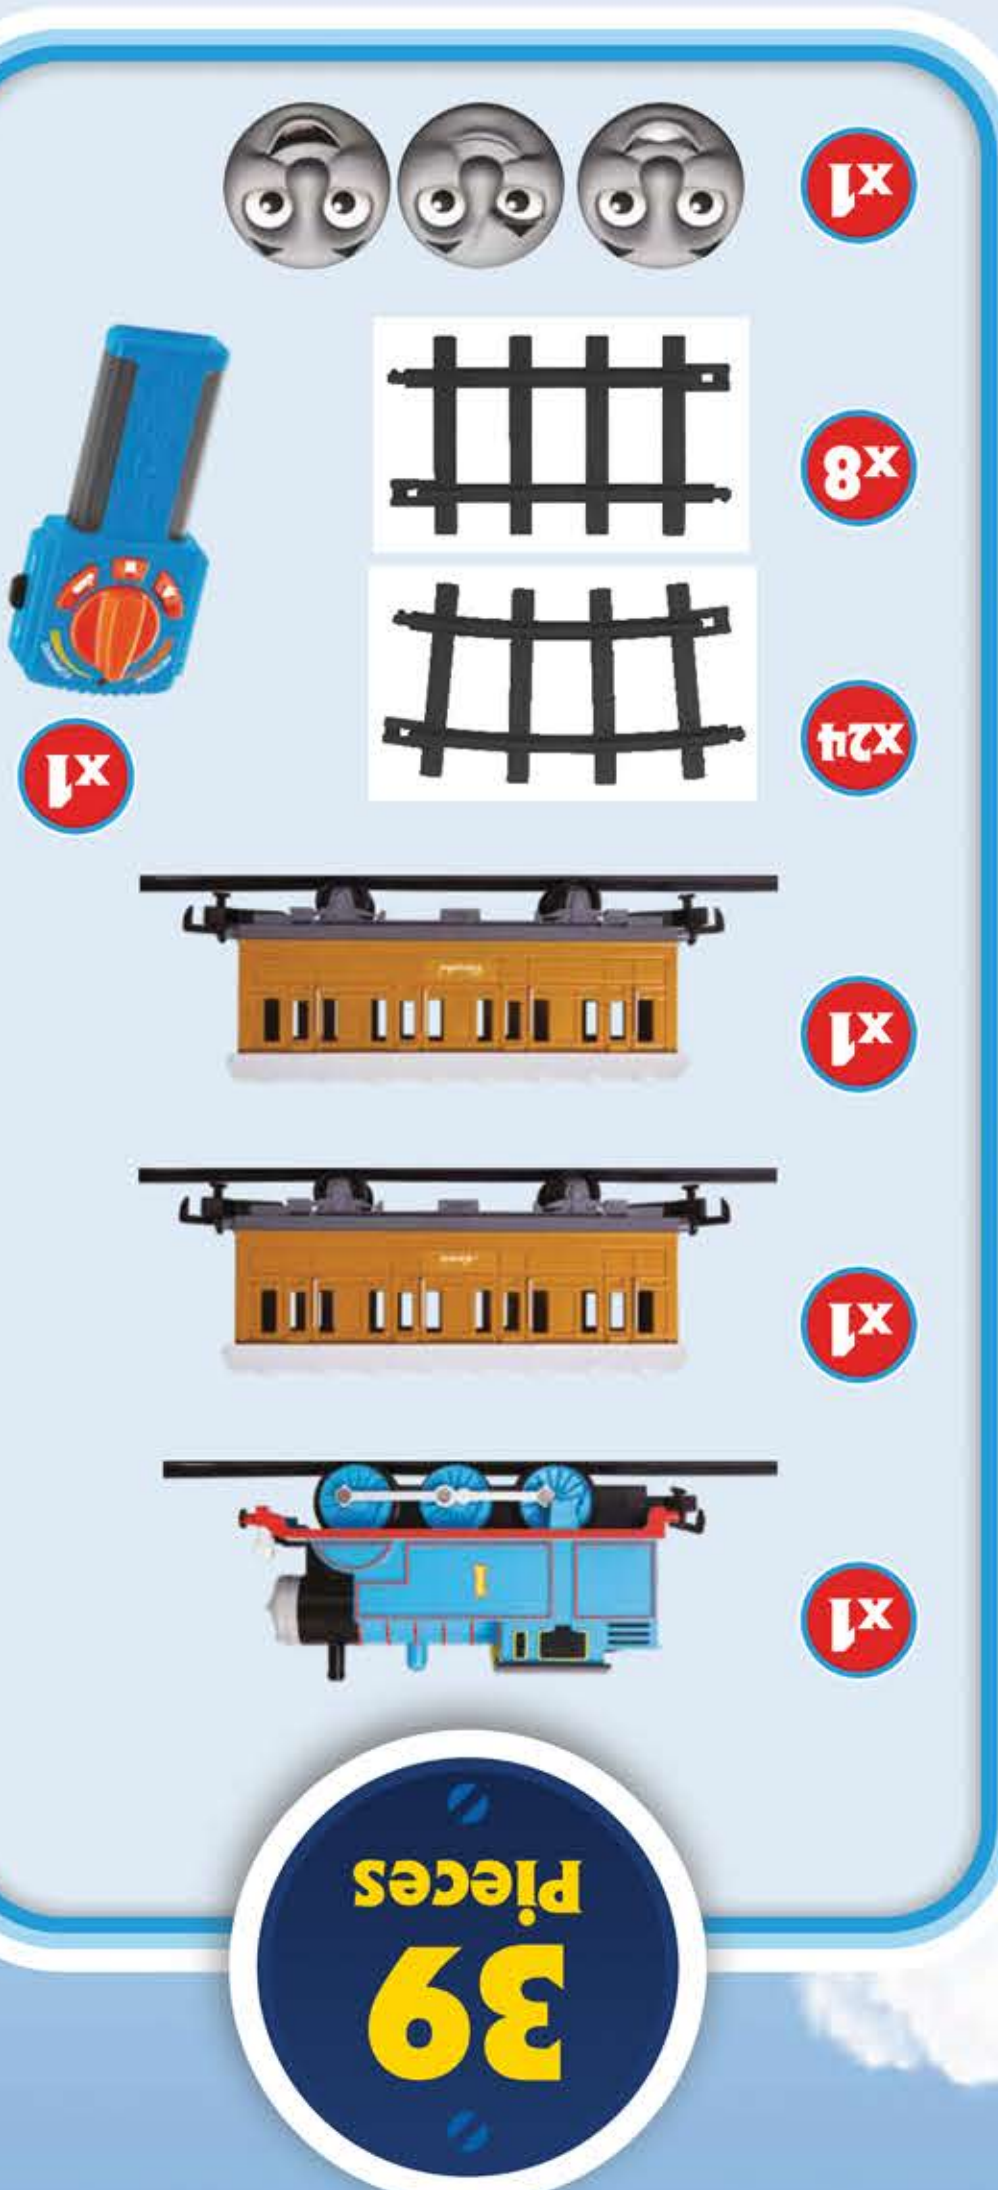

PANTONE 172

C M Y K

7-11903 Thomas R2P RmtSet PKG_19-R1.ai

71-1903-200