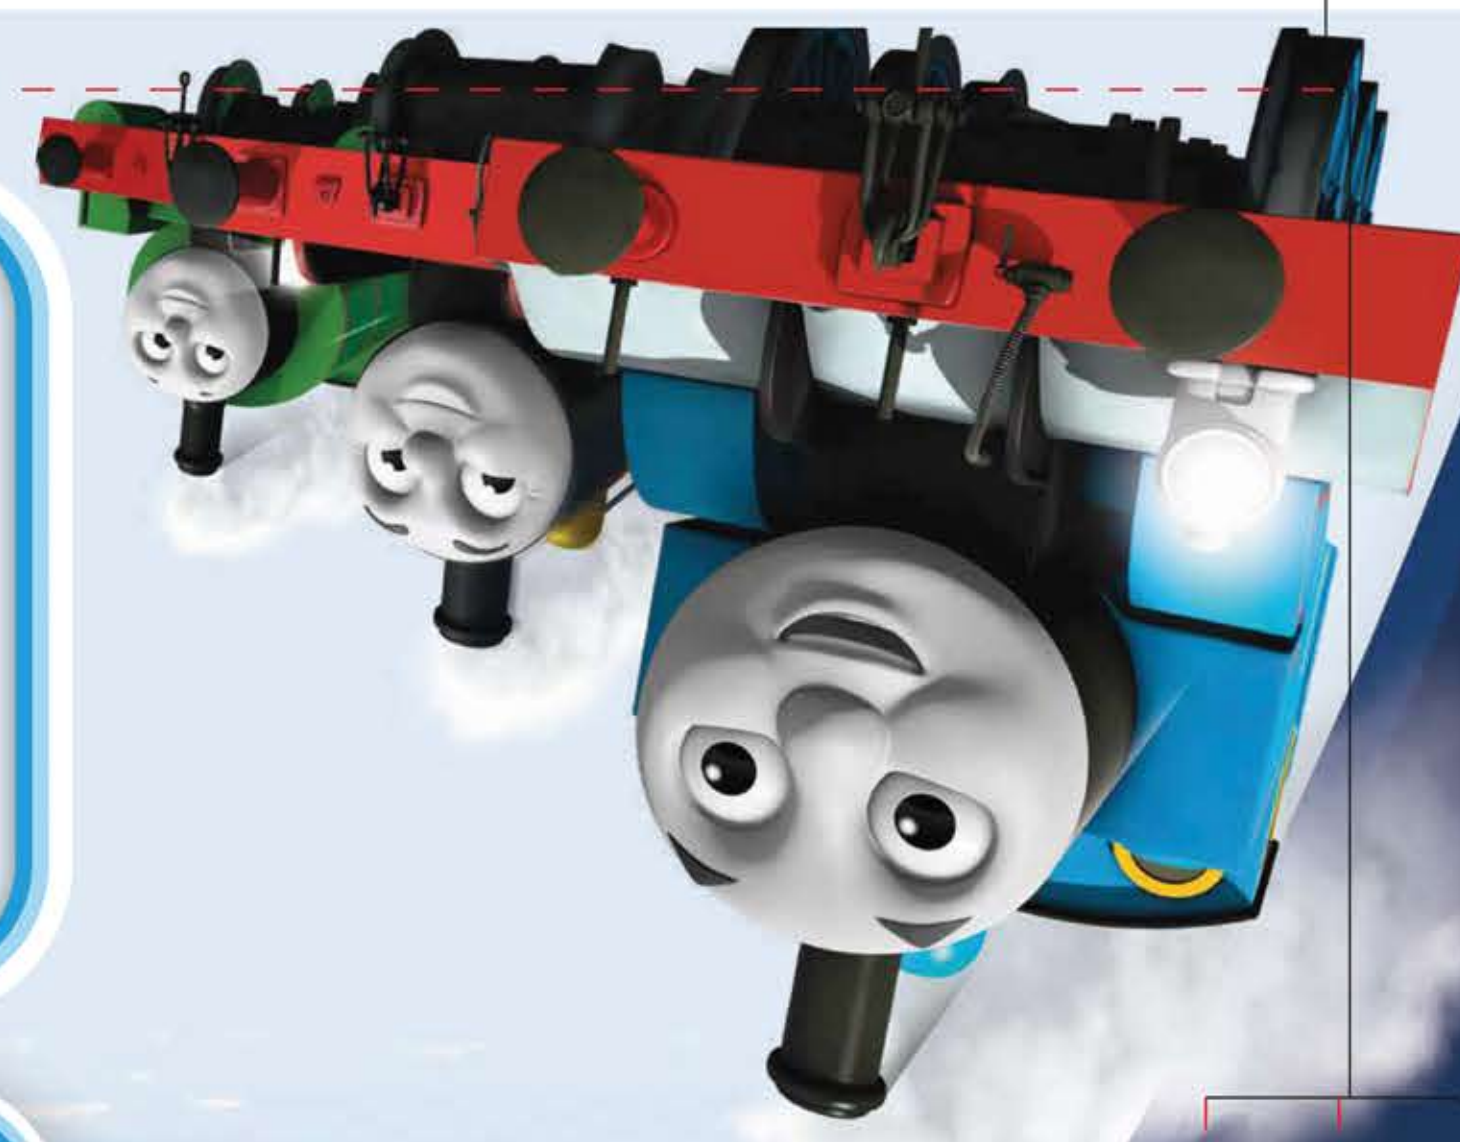

PANTONE 172

C M Y K

7-11903 Thomas R2P RmtSet PKG_19-R1.ai

71-1903-200