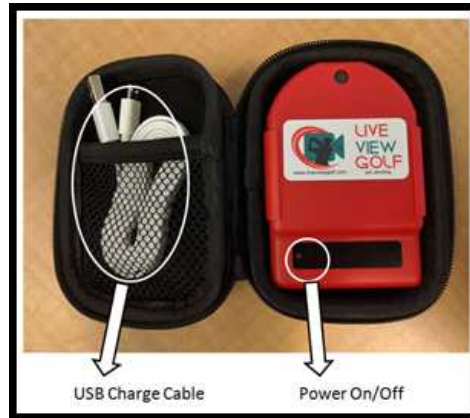

Product Name: ViewPort
Model Name: WF-CAM-xxx

QUICK START GUIDE

LiveViewGolf Camera

FCC statement (class B)

"Federal Communications Commission (FCC) Statement

This Equipment has been tested and found to comply with the limits for a class B digital device, pursuant to Part 15 of the FCC rules. These limits are designed to provide reasonable protection against harmful interference in a residential installation. This equipment generates, uses and can radiate radio frequency energy and, if not installed and used in accordance with the instructions, may cause harmful interference to radio communications. However, there is no guarantee that interference will not occur in a particular installation. If this equipment does cause harmful interference to radio or television reception, which can be determined by turning the equipment off and on, the user is encouraged to try to correct the interference by one or more of the following measures:

- Reorient or relocate the receiving antenna.
- Increase the separation between the equipment and receiver.
- Connect the equipment into an outlet on a circuit different from that to which the receiver is connected.
- Consult the dealer or an experienced radio/TV technician for help.

IMPORTANT NOTE :

FCC Radiation Exposure Statement:

This equipment complies with FCC radiation exposure limits set forth for an uncontrolled environment.

Quick Start:

1. Download LiveViewGolf App on iTunes or for Android (www.liveviewgolf.com/download)
2. Turn on Camera
3. Go to Device Settings
4. Connect Device Wifi to "LiveView##" hotspot
5. Launch App