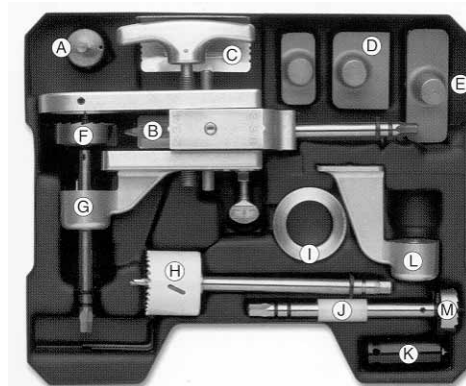

- Unique design for drilling wood, fiberglass and metal* doors
- Drills 2 1/8" and 1 1/2" standard door prep

Quick Boring System

- Tool-free backset adjustment
- Quick drill bit adapter changes drill bits without re-chucking

Trouble Free Setup

- Molded kit box holds assembled jig
- No assembly or tear-down required
- Ergonomic handle design ensures firm clamping

* Wood edge boring only

- A. Quick drill bit adaptor
- B. 1" heavy-duty DEWALT® spade bit
- C. Aluminum template measuring guide
- D. Mortise tools with square and round corner replaceable blades
- E. Heavy-duty kit box
- F. 2 1/8" multi-spur bit for wood doors
- G. In-line arm for wood doors
- H. 2 1/8" hole saw for metal and fiberglass doors
- I. 1 1/2" adaptor ring
- J. Depth stop guide
- K. Strike locator
- L. In-line arm for metal and fiberglass doors
- M. 1 1/2" multi-spur bit