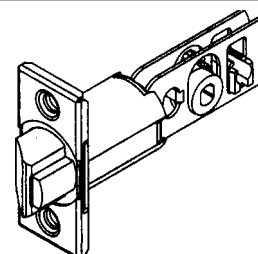

Kwikset

B

Accredited Lock Supply

www.acclock.com

•DEADBOLTS

•DEADLATCHES

NEW! ADJUSTABLE, MULTI-FUNCTION LATCH

Deadlocking Latch (no faceplates)

KW81846 8.70

Plain Latch (no faceplates)

KW81847 6.15

Deadlocking Latch Service Kit

KW81844 4.35

Plain Latch Service Kit

KW81845 3.40

Available in the Following Finishes:

3, 5, 15, 15A, 26, 690

SMARTKEY RESET CRADLE

The SmartKey Reset Cradle is a tool used to repair a SmartKey cylinder that has been programmed incorrectly. This can occur if the cylinder will not turn in either direction. Simple and easy to use. Simply remove the lock from the door, remove the SmartKey cylinder plug, insert into the reset cradle and the cradle will reset the cylinder to learn a new key. A must have for landlords or where there is a high possibility of lost keys.

- Only to be used with Kwikset SmartKey compatible cylinders
- Comes with easy-to-follow directions
- Re-key a mis-keyed cylinder in seconds
- Small and compact; stores easily

KW83260

41¹⁵

SMART KEY STEEL LEARN TOOL

KW83282

$ .10

GATELATCH

Kwikset Maximum Security

For use with Gatelatch only

KW3277

22⁶⁵

2 3/8" Backset Only
1" Front Deadlatch

5" DEADLATCH

Kwikset Security

May also be used in place of plain latch for applications requiring this backset.

KW3014

16⁴⁵

5L SCDL

1" Front* Deadlatch

U.L. REPLACEMENT LATCHES

Packed 10 per box.

2 3/8" BACKSET

KW4294	Plainlatch 1 1/8" x 2 1/4" sq.corner	17.15
KW4295	Deadlatch 1 1/8" x 2 1/4" sq.corner	22.65
KW4296	Plainlatch 1" x 2 1/4" sq. corner	17.15
KW4297	Deadlatch 1" x 2 1/4" sq. corner	22.65

2 3/4" BACKSET

KW4290	Plainlatch 1" x 2 1/4" sq. corner	17.15
KW4292	Deadlatch 1" x 2 1/4" sq. corner	22.65

ADJUSTABLE DEADBOLTS

Boxed replacement; 10 per carton.

KW6084 x 3	Polished Brass
KW6084 x 26D	Satin Chrome

10²⁰