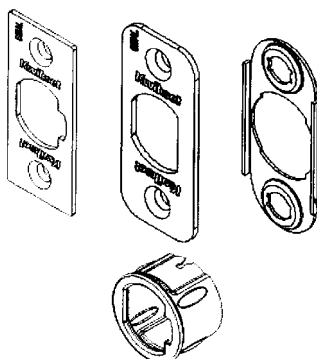

KW81846 8.70

Plain Latch (no faceplates)

KW81847 6.15

Deadlocking Latch Service Kit

KW81844 4.35

Plain Latch Service Kit

KW81845 3.40

Available in the Following Finishes:

3, 5, 15, 15A, 26, 690

SMARTKEY RESET CRADLE

The SmartKey Reset Cradle is a tool used to repair a SmartKey cylinder that has been programmed incorrectly. This can occur if the cylinder will not turn in either direction. Simple and easy to use. Simply remove the lock from the door, remove the SmartKey cylinder plug, insert into the reset cradle and the cradle will reset the cylinder to learn a new key. A must have for landlords or where there is a high possibility of lost keys.