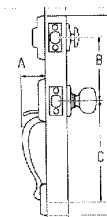

Design	A	B	C	D
Montara	2-11/32"	5-1/2"	9-1/8"	17-1/16"

KW553MNH-3	Single Cylinder	Polished Brass	253.00
KW553MNH-11P	Single Cylinder	Venetian Bronze	273.00
KW553MNH-15	Single Cylinder	Satin Nickel	273.00
KW554MNH-3	Double Cylinder	Polished Brass	258.00
KW554MNH-11P	Double Cylinder	Venetian Bronze	278.00
KW554MNH-15	Double Cylinder	Satin Nickel	278.00