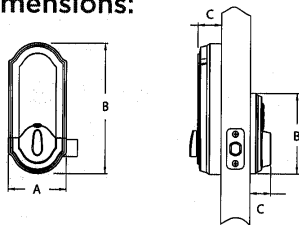

Installs in minutes with just a screwdriver - no hard wiring required - 4 AA batteries (not included)
Fits standard doors (1 3/8" - 2") - no new screw holes required
Quick Reference Guide located under the interior cover

Dimensions:

Design	A	B	C
SmartCode™ Outer Trim		4 7/16"	1 5/32"
SmartCode™ Inner Trim	3 1/4"	7 3/16"	1 5/16"

Specifications:

- Function** Single cylinder deadbolt
- Door Prep** 2 1/8" diameter face hole & 1" diameter latch hole
- Backset** Adjustable 2 3/8" or 2 3/4"
- Door Thickness** 1 3/8" - 2" automatic adjustment
- Cylinder** SmartKey
- Faceplates** 1" x 2 1/4" round corner standard
- Strikes** Round corner strike 2 3/4" x 2 1/8"
- Latch** Round corner adjustable 2 3/8" x 2 3/4"
- Bolt** 1" throw, steel deadbolt
- Door Handing** Reversible