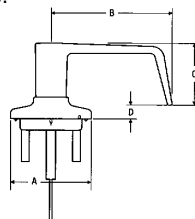

KINGSTON

Residential Light Commercial UL (exc.Dummy)

Grade 2

12 per case.

Design A B C D
Kingston 2.56" 3.84" 1.96" .44"