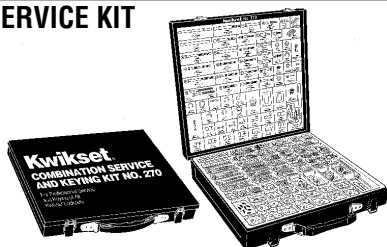

KWIKSET KEYBLANKS

81063

K-Bow, 5 pin
Brass/NP
KW81063
50/box
1.45 ea.

K-Bow, 6 pin
Brass/NP
KW81208
50/box
1.45 ea.

Emergency Key - For All Privacy Locksets
KW81087
.40 ea.

SERVICE KIT

KW272 **237.75**
Builder keying kit for keying Kwikset & Titan.