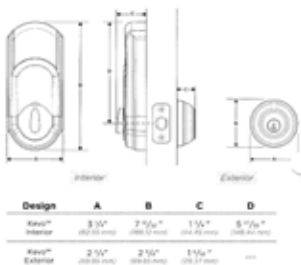

Accredited Lock Supply

www.acclock.com

KEVO™ BLUETOOTH ENABLED DEADBOLT

With Kevo, your Smartphone is now your key. No more fumbling for your keys. Keep your phone in your pocket or purse and just touch the lock to open. No Smartphone? No Problem. Enjoy the same touch to open convenience with the Fob.

- Your smartphone is now your key
- Touch to open convenience
- Share eKeys via your smartphone
- Receive notifications and manage lock and eKeys through Kevo Mobile App
- SmartKey® deadbolt cylinder for superior security and backup traditional key
- Easy to install, no power or internet required
- The Kevo app is available for iPhone 4s, 5, 5C & 5S and 5th generation iPod touch, 3rd generation or higher iPad/iPad mini. Currently Android 4.3 doesn't fully support all Bluetooth LE features required by Kevo. When Android 4.3 & Blackberry 10.1 do fully support all Bluetooth LE features required for Kevo, we will be ready shortly thereafter. Kevo Fob Included. Additional Fobs can be ordered separately. Comprehensive support center with technical documents, videos and FAQs

- **KW925DB-L03** 417.00
  Lifetime Polished Brass
- **KW925DB-11P** 417.00
  Venetian Bronze
- **KW925DB-15** 417.00
  Satin Nickel

Powerbolt 2