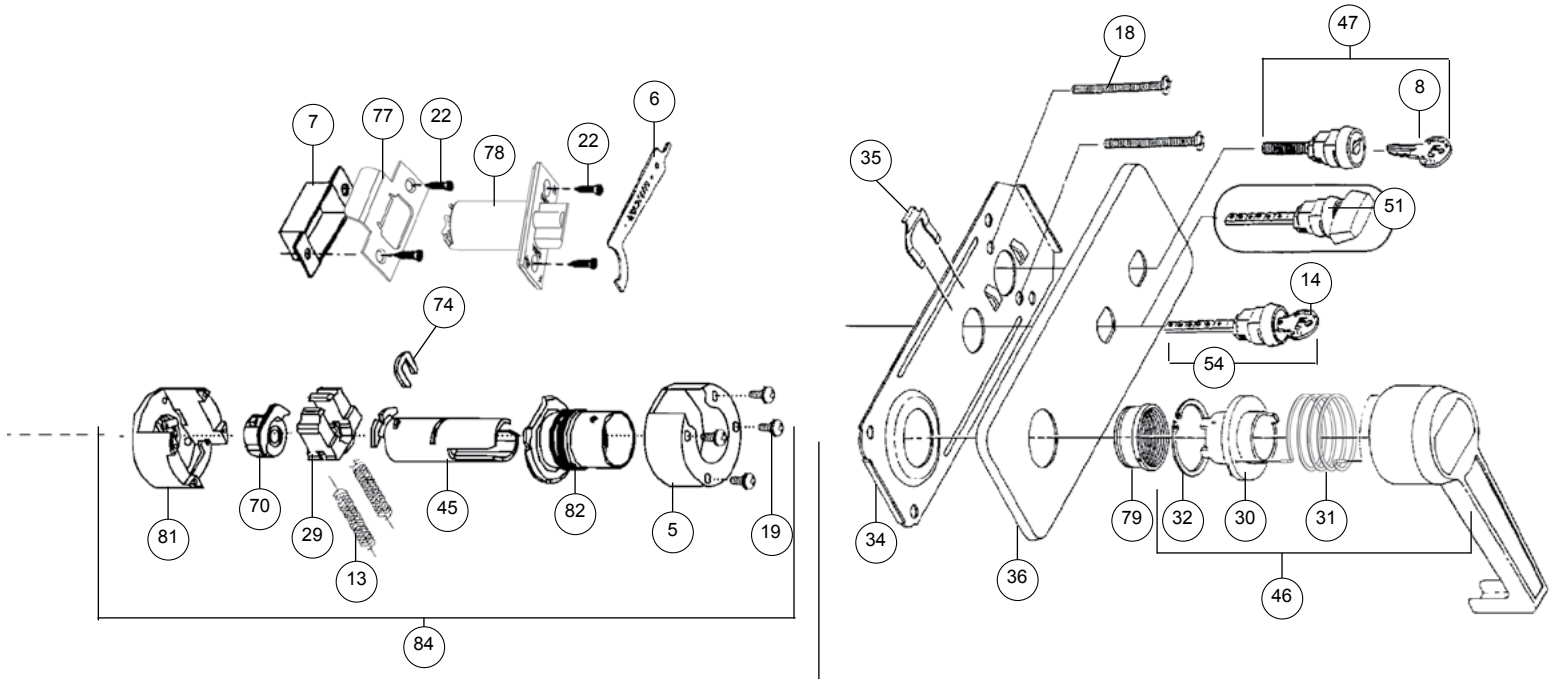

Simplex L1000 Series (continued)

LH L1000 Series Service Kit

Left Hand: 2030380001 $165.00 each
Right Hand: 2030370001 $165.00 each

Clutch Assembly

K/O Drive Shaft

Combination Chamber

Stop Plate

Lever Return Spring

Standard Drive Shaft

Chamber Shaft Bushing

Left Hand Kit Shown

**Effective August 2013 the L1000 service kits will no longer ship with the inside lever fixed sleeve included in each service kit.

Item	Qty/Lock	Description	Finish	Part Number	List Price
1	1	Combination Chamber (M-63/M-56) (Old # 201764-000-0)		7436600001	$90.00
2	5	Pushbuttons (10 Pack)	Black	20002410610	$12.00
		Pushbuttons (10 Pack)	Silver	20002410910	$12.00
3	1	Bushing, Shaft (5 Pack)		20002600005	$11.00
5	1	Cover for Shoe Housing		20127700001	$11.00
6	1	Installation Wrench (spanner wrench) - Code Change Tool Kit (Includes 1 ea. #6, #8)		20127800001	$10.00
7	1	Strike Box		20128700001	$9.00
8	1	DF-59 Key - Code Change Tool Kit (Includes 1 ea. #6, #8)		20127800001	$10.00
9	1	Combination Change Stud - Combination Change Actuator Kit (Includes 1 ea. #9, #10, #12, #16)		20133600001	$12.00