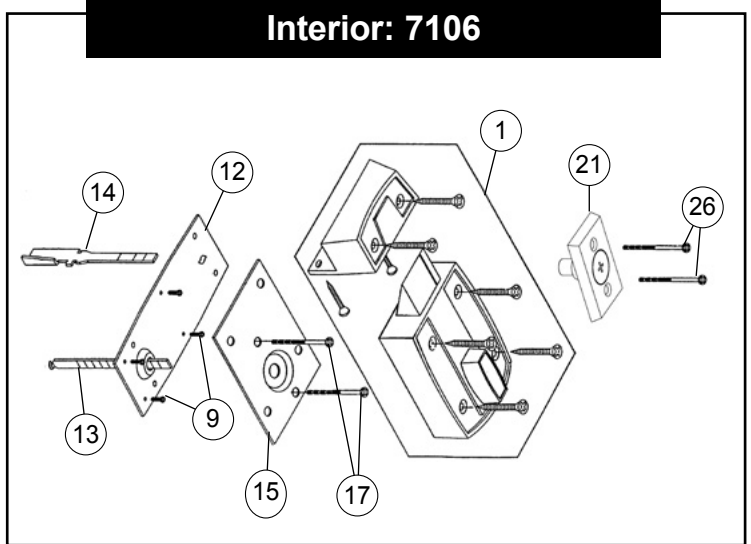

Simplex 7100 Series

**See inside front cover for
How to Order instructions**

Item	Qty/Lock	Description	Finish	Part Number	List Price
1	1	Rim Deadlocking Latch 2 3/8" (60mm) Backset with Strike Box (7106 only) (Includes 1 ea. #1, #15, #35)		40275091941	$48.50
3	1	Wave Spring Washer (For front knob assembly) (10 Pack)		5424600010	$11.00
4	1	7104 Latch Bolt Assembly Adjustable 2 3/4" (70mm & 2 3/8" (60mm) backset (Includes 1 ea. #4, #28) (Replaced 202003)	Satin Chrome	5444426D01	$34.00
		7104 Latch Bolt Assembly Adjustable 2 3/4" (70mm) & 2 3/8" (60mm) backset (Includes 1 ea. #4, #28) (Replaced 202003)	Bright Brass	544440301	$34.00
5	1	Retainer Ring (10 Pack)		5508000010	$11.00
6	1	Combination Chamber (M-71) Common (For all 7000/7100 Series Locks) (old # 202056)		7466000001	$90.00
7	5	Pushbuttons (10 Pack)	Black	20002410610	$12.00
		Pushbuttons (10 Pack)	Silver	20002410910	$12.00