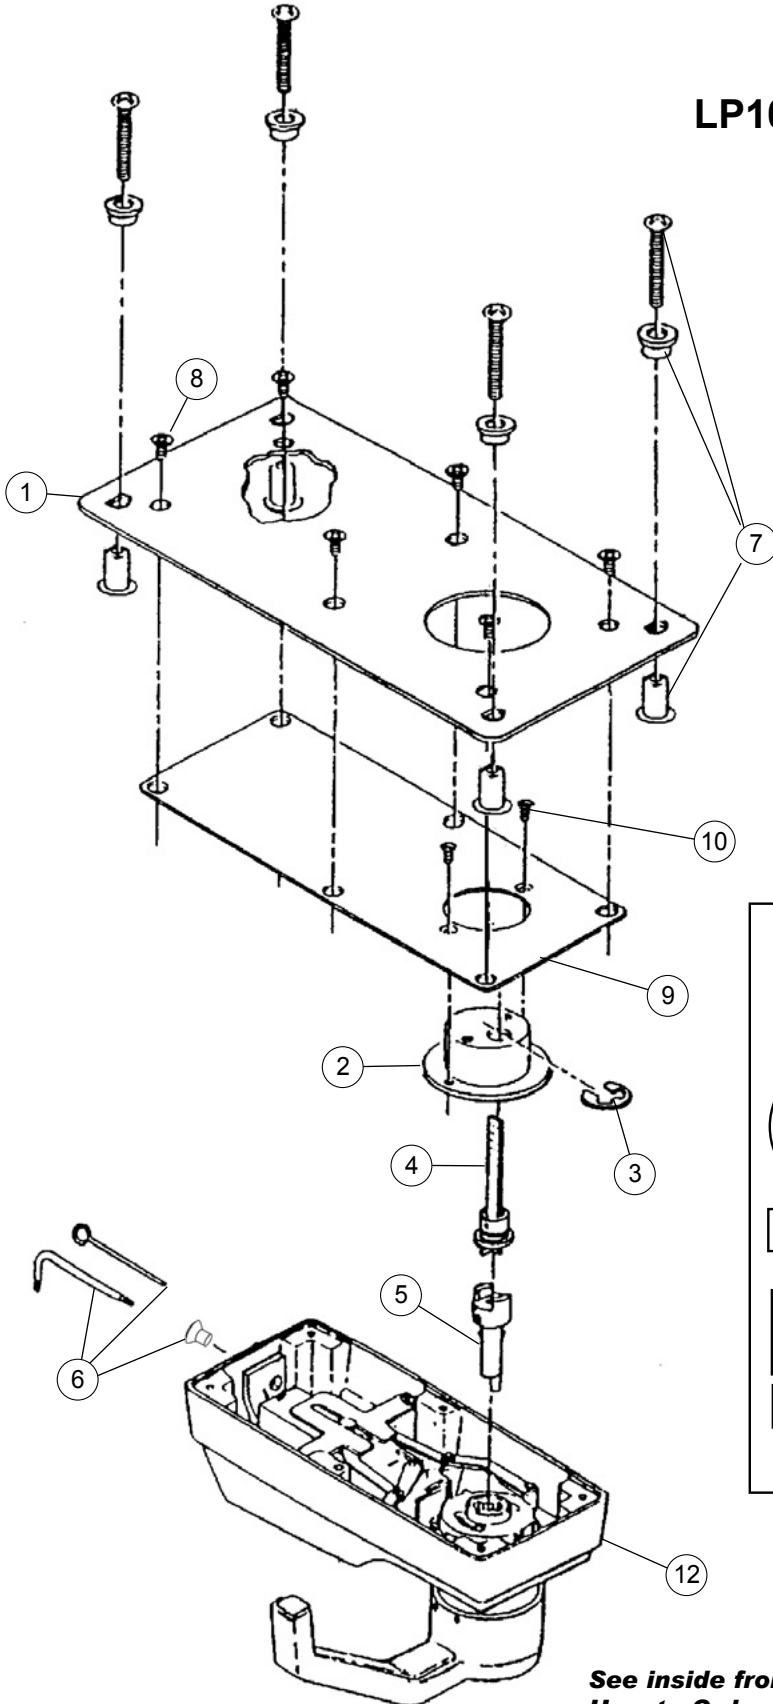

**Simplex
LP1000 Series**

LP1000 Series Service Kit

Left Hand: 2030400001 $165.00 each
Right Hand: 203039000 $165.00 each

Clutch Assembly	Drive Shaft K/O "BEST ONLY"	Combination Chamber
Stop Plate	Drive Shaft All Others	Tail Piece Assembly w/ clip
Chamber Shaft Bushing	Lever Return Spring	

Left Hand Kit Shown

**See inside front cover for
How to Order instructions**

Note: For lock assembly,
see L1000 section.