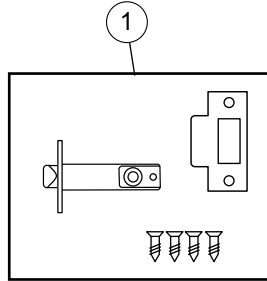

LD470 Series

See inside front cover for How to Order instructions

Item	Qty/Lock	LD450 (Only) Parts	Finish	Part Number	List Price
1	1	2 3/8" Latch (Includes 1 ea. Latch, Strike, Strike Box; 4 ea. Mounting Screws)	Brass	647960301	$35.00
		2 3/8" Latch (Includes 1 ea. Latch, Strike, Strike Box; 4 ea. Mounting Screws)	Satin Stainless	6479632D01	$35.00
		2 3/4" Latch (Includes 1 ea. Latch, Strike, Strike Box; 4 ea. Mounting Screws)	Brass	647970301	$35.00
		2 3/4" Latch (Includes 1 ea. Latch, Strike, Strike Box; 4 ea. Mounting Screws)	Satin Stainless	6479732D01	$35.00
2	1	Installation Hardware Pack (Includes 1 ea. Tweezers, Latch Holdback Clip, Latch Support Post, Short/Medium/Long Spindles; 2 ea. Coded Tumblers - RED, Uncoded Tumblers - BLUE, Short/Medium/Long Mounting Bolts)	Brass	648000301	$31.00
		Installation Hardware Pack (Includes 1 ea. Tweezers, Latch Holdback Clip, Latch Support Post, Short/Medium/Long Spindles; 2 ea. Coded Tumblers - RED, Uncoded Tumblers - BLUE, Short/Medium/Long Mounting Bolts)	Satin Stainless	6480032D01	$31.00
		Lubriplate Aero Grease Tubes		6475400001	$14.50

Item	Qty/Lock	LD470 (Only) Parts	Finish	Part Number	List Price
1	1	2 3/8" Latch (Includes 1 ea. Latch, Strike, Strike Box; 4 ea. Mounting Screws)	Brass	647980301	$38.50
		2 3/8" Latch (Includes 1 ea. Latch, Strike, Strike Box; 4 ea. Mounting Screws)	Satin Stainless	6479832D01	$38.50
		2 3/4" Latch (Includes 1 ea. Latch, Strike, Strike Box; 4 ea. Mounting Screws)	Brass	647990301	$38.50
		2 3/4" Latch (Includes 1 ea. Latch, Strike, Strike Box; 4 ea. Mounting Screws)	Satin Stainless	6479932D01	$38.50
2	1	Installation Hardware Pack (Includes 1 ea. Tweezers, Hex Wrench, Lever Plug, Short/Medium/Long Spindles; 2 ea. Coded Tumblers - RED, Uncoded Tumblers - BLUE, Extra Short/Short/Medium/Long Mounting Bolts)	Brass	648010301	$35.00
		Installation Hardware Pack (Includes 1 ea. Tweezers, Hex Wrench, Lever Plug, Short/Medium/Long Spindles; 2 ea. Coded Tumblers - RED, Uncoded Tumblers - BLUE, Extra Short/Short/Medium/Long Mounting Bolts)	Satin Stainless	6480132D01	$35.00
		Lubriplate Aero Grease Tubes		6475400001	$14.50

Parts availability may be limited on older component parts no longer used in production units.