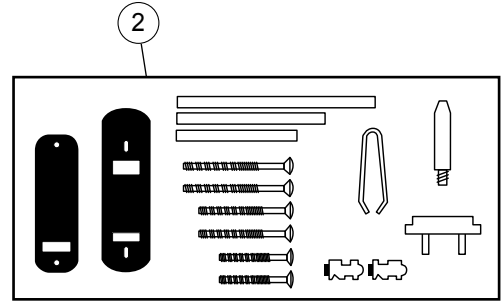

LD450 Series