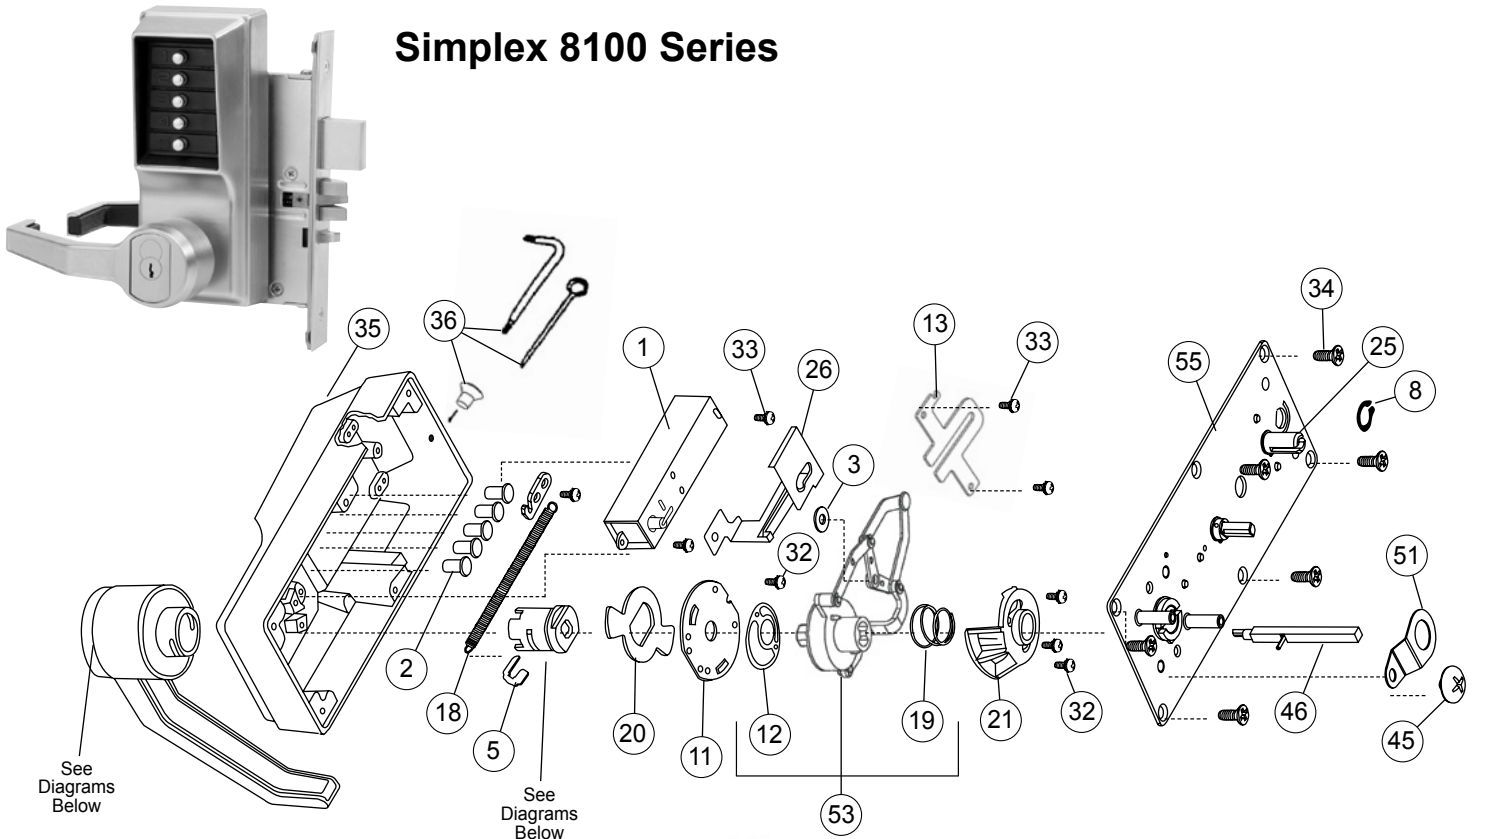

Simplex 8100 Series

Right Hand Clutch