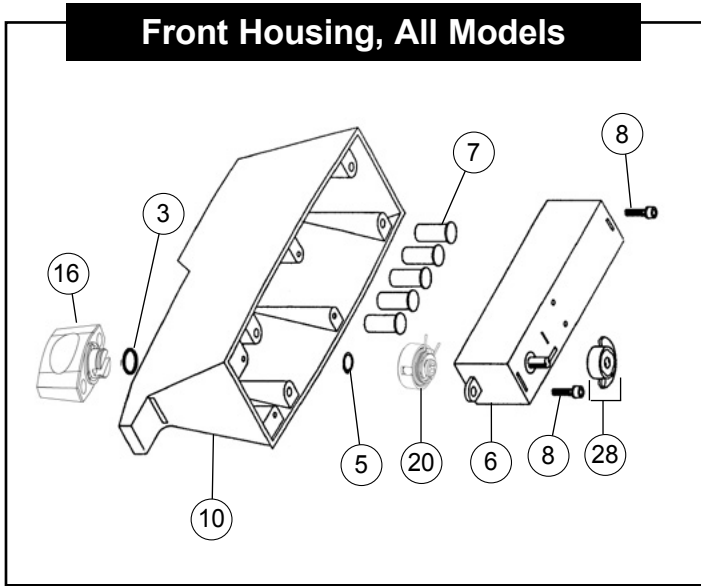

Simplex 7100 Series

**See inside front cover for
How to Order instructions**

Item	Qty/Lock	Description	Finish	Part Number	List Price
1	1	Rim Deadlocking Latch 2 3/8" (60mm) Backset with Strike Box (7106 only) (Includes 1 ea. #1, #15, #35)		40275091941	$48.50
3	1	Wave Spring Washer (For front knob assembly) (10 Pack)		5424600010	$11.00
4	1	7104 Latch Bolt Assembly Adjustable 2 3/4" (70mm & 2 3/8" (60mm) backset (Includes 1 ea. #4, #28) (Replaced 202003)	Satin Chrome	5444426D01	$34.00
		7104 Latch Bolt Assembly Adjustable 2 3/4" (70mm) & 2 3/8" (60mm) backset (Includes 1 ea. #4, #28) (Replaced 202003)	Bright Brass	544440301	$34.00
5	1	Retainer Ring (10 Pack)		5508000010	$11.00
6	1	Combination Chamber (M-71) Common (For all 7000/7100 Series Locks) (old # 202056)		7466000001	$90.00
7	5	Pushbuttons (10 Pack)	Black	20002410610	$12.00
		Pushbuttons (10 Pack)	Silver	20002410910	$12.00