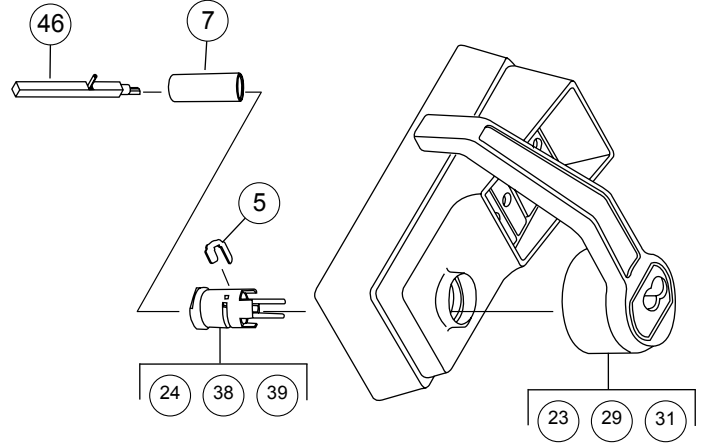

Key Override Models:
Medeco/ASSA/Yale
Schlage

Key Override Models:
Best & Equivalents
Corbin/Ruswin
Sargent