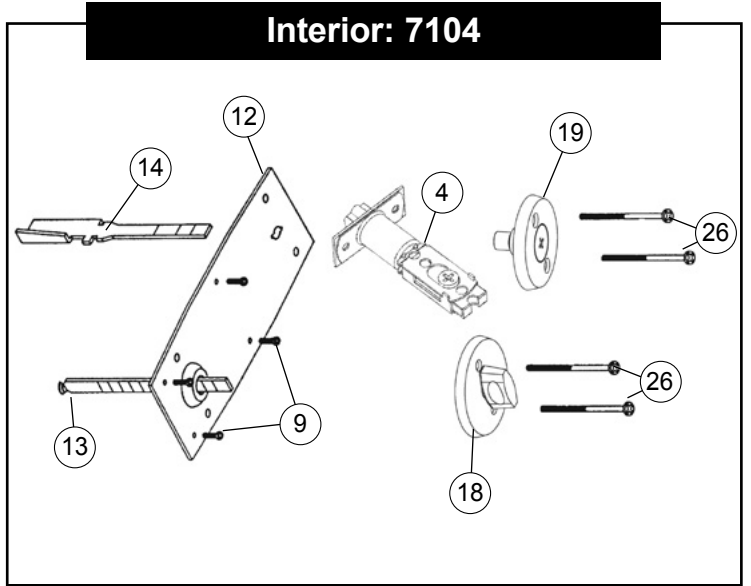

Simplex 7100 Series

**See inside front cover for
How to Order instructions**

Item	Qty/Lock	Description	Finish	Part Number	List Price
1	1	Rim Deadlocking Latch 2 3/8" (60mm) Backset with Strike Box (7106 only) (Includes 1 ea. #1, #15, #35)		40275091941	$48.50
3	1	Wave Spring Washer (For front knob assembly) (10 Pack)		5424600010	$11.00
4	1	7104 Latch Bolt Assembly Adjustable 2 3/4" (70mm & 2 3/8" (60mm) backset (Includes 1 ea. #4, #28) (Replaced 202003)	Satin Chrome	5444426D01	$34.00
		7104 Latch Bolt Assembly Adjustable 2 3/4" (70mm) & 2 3/8" (60mm) backset (Includes 1 ea. #4, #28) (Replaced 202003)	Bright Brass	544440301	$34.00
5	1	Retainer Ring (10 Pack)		5508000010	$11.00
6	1	Combination Chamber (M-71) Common (For all 7000/7100 Series Locks) (old # 202056)		7466000001	$90.00
7	5	Pushbuttons (10 Pack)	Black	20002410610	$12.00
		Pushbuttons (10 Pack)	Silver	20002410910	$12.00