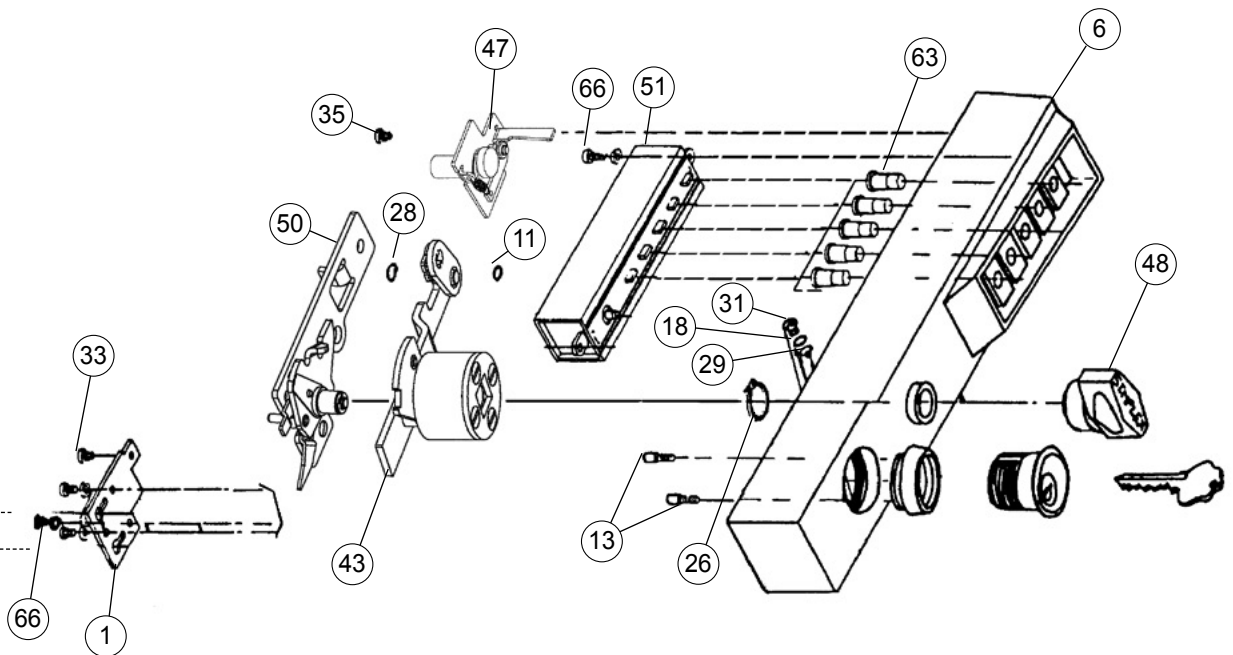

Simplex 3000 Series *(continued)*

**See inside front cover for
How to Order instructions**

Simplex 3000 Series (continued)