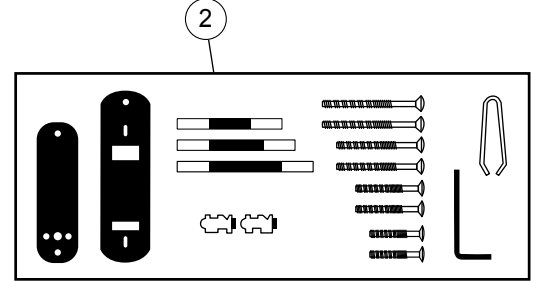

LD470 Series

See inside front cover for How to Order instructions

Item	Qty/Lock	LD450 (Only) Parts	Finish	Part Number	List Price
1	1	2 3/8" Latch (Includes 1 ea. Latch, Strike, Strike Box; 4 ea. Mounting Screws)	Brass	647960301	$35.00
		2 3/8" Latch (Includes 1 ea. Latch, Strike, Strike Box; 4 ea. Mounting Screws)	Satin Stainless	6479632D01	$35.00
		2 3/4" Latch (Includes 1 ea. Latch, Strike, Strike Box; 4 ea. Mounting Screws)	Brass	647970301	$35.00
		2 3/4" Latch (Includes 1 ea. Latch, Strike, Strike Box; 4 ea. Mounting Screws)	Satin Stainless	6479732D01	$35.00
2	1	Installation Hardware Pack (Includes 1 ea. Tweezers, Latch Holdback Clip, Latch Support Post, Short/Medium/Long Spindles; 2 ea. Coded Tumblers - RED, Uncoded Tumblers - BLUE, Short/Medium/Long Mounting Bolts)	Brass	648000301	$31.00
		Installation Hardware Pack (Includes 1 ea. Tweezers, Latch Holdback Clip, Latch Support Post, Short/Medium/Long Spindles; 2 ea. Coded Tumblers - RED, Uncoded Tumblers - BLUE, Short/Medium/Long Mounting Bolts)	Satin Stainless	6480032D01	$31.00
		Lubriplate Aero Grease Tubes		6475400001	$14.50

Item	Qty/Lock	LD470 (Only) Parts	Finish	Part Number	List Price
1	1	2 3/8" Latch (Includes 1 ea. Latch, Strike, Strike Box; 4 ea. Mounting Screws)	Brass	647980301	$38.50
		2 3/8" Latch (Includes 1 ea. Latch, Strike, Strike Box; 4 ea. Mounting Screws)	Satin Stainless	6479832D01	$38.50
		2 3/4" Latch (Includes 1 ea. Latch, Strike, Strike Box; 4 ea. Mounting Screws)	Brass	647990301	$38.50
		2 3/4" Latch (Includes 1 ea. Latch, Strike, Strike Box; 4 ea. Mounting Screws)	Satin Stainless	6479932D01	$38.50
2	1	Installation Hardware Pack (Includes 1 ea. Tweezers, Hex Wrench, Lever Plug, Short/Medium/Long Spindles; 2 ea. Coded Tumblers - RED, Uncoded Tumblers - BLUE, Extra Short/Short/Medium/Long Mounting Bolts)	Brass	648010301	$35.00
		Installation Hardware Pack (Includes 1 ea. Tweezers, Hex Wrench, Lever Plug, Short/Medium/Long Spindles; 2 ea. Coded Tumblers - RED, Uncoded Tumblers - BLUE, Extra Short/Short/Medium/Long Mounting Bolts)	Satin Stainless	6480132D01	$35.00
		Lubriplate Aero Grease Tubes		6475400001	$14.50

Parts availability may be limited on older component parts no longer used in production units.