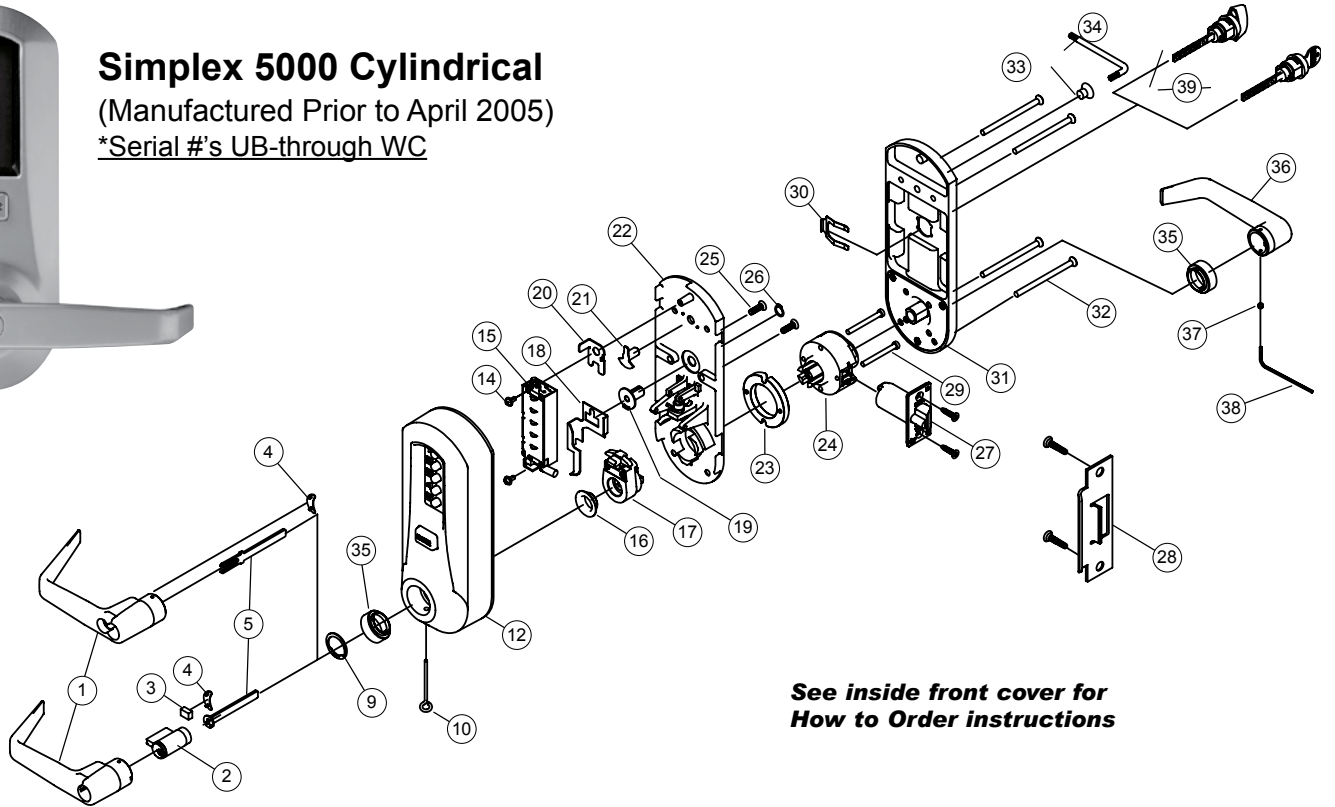

Simplex 5000 Cylindrical
(Manufactured Prior to April 2005)
*Serial #'s UB-through WC

**See inside front cover for
How to Order instructions**

Item	Qty/Lock	Description	Finish	Part Number	List Price
1	1	Outside Lever, KIL - No longer available - order 1 ea. #1, #6, #12, #13 from p. 4-5	Satin Chrome	3419726D01	N/A
		Outside Lever, KIL - No longer available - order 1 ea. #1, #6, #12, #13 from p. 4-5	Bright Brass	341970301	N/A
		Outside Lever, KIL - No longer available - order 1 ea. #1, #6, #12, #13 from p. 4-5	Satin Brass	341970401	N/A
		Outside Lever, KIL - No longer available - order 1 ea. #1, #6, #12, #13 from p. 4-5	Dark Bronze	3419774401	N/A
		Outside Lever, Schlage - No longer available - order 1 ea. #1, #6, #12, #13 from p. 4-5	Satin Chrome	3419926D01	N/A
		Outside Lever, Schlage - No longer available - order 1 ea. #1, #6, #12, #13 from p. 4-5	Bright Brass	341990301	N/A
		Outside Lever, Schlage - No longer available - order 1 ea. #1, #6, #12, #13 from p. 4-5	Satin Brass	341990401	N/A
		Outside Lever, Schlage - No longer available - order 1 ea. #1, #6, #12, #13 from p. 4-5	Dark Bronze	3419974401	N/A
		Outside Lever, Corbin-Russwin - No longer available - order 1 ea. #1, #6, #12, #13 from p. 4-5	Satin Chrome	3420026D01	N/A
		Outside Lever, Corbin-Russwin - No longer available - order 1 ea. #1, #6, #12, #13 from p. 4-5	Bright Brass	342000301	N/A
		Outside Lever, Corbin-Russwin - No longer available - order 1 ea. #1, #6, #12, #13 from p. 4-5	Satin Brass	342000401	N/A
		Outside Lever, Corbin-Russwin - No longer available - order 1 ea. #1, #6, #12, #13 from p. 4-5	Dark Bronze	3420074401	N/A
		Outside Lever, Sargent - No longer available - order 1 ea. #1, #6, #12, #13 from p. 4-5	Satin Chrome	3420126D01	N/A
		Outside Lever, Sargent - No longer available - order 1 ea. #1, #6, #12, #13 from p. 4-5	Bright Brass	342010301	N/A
		Outside Lever, Sargent - No longer available - order 1 ea. #1, #6, #12, #13 from p. 4-5	Satin Brass	342010401	N/A
		Outside Lever, Sargent - No longer available - order 1 ea. #1, #6, #12, #13 from p. 4-5	Dark Bronze	3420174401	N/A
		Outside Lever, Best - No longer available - order 1 ea. #1, #6, #12, #13 from p. 4-5	Satin Chrome	3420326D01	N/A
		Outside Lever, Best - No longer available - order 1 ea. #1, #6, #12, #13 from p. 4-5	Bright Brass	342030301	N/A
		Outside Lever, Best - No longer available - order 1 ea. #1, #6, #12, #13 from p. 4-5	Satin Brass	342030401	N/A
		Outside Lever, Best - No longer available - order 1 ea. #1, #6, #12, #13 from p. 4-5	Dark Bronze	3420374401	N/A
		Outside Lever, Assa/Medeco/Yale - No longer available - order 1 ea. #1, #6, #12, #13 from p. 4-5	Satin Chrome	3420426D01	N/A
		Outside Lever, Assa/Medeco/Yale - No longer available - order 1 ea. #1, #6, #12, #13 from p. 4-5	Bright Brass	342040301	N/A
		Outside Lever, Assa/Medeco/Yale - No longer available - order 1 ea. #1, #6, #12, #13 from p. 4-5	Satin Brass	342040401	N/A
		Outside Lever, Assa/Medeco/Yale - No longer available - order 1 ea. #1, #6, #12, #13 from p. 4-5	Dark Bronze	3420474401	N/A

When ordering a replacement housing for locks produced prior to April 2005, you must order a new lever and lever sleeve accessory kit.