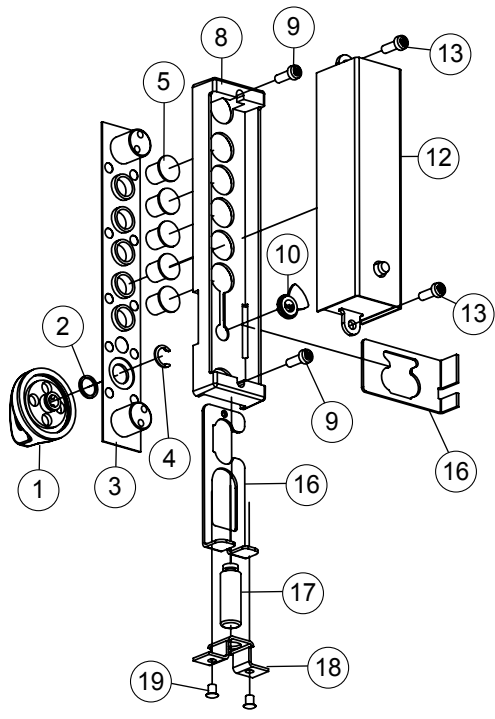

966 Sheet Metal/Deadbolt