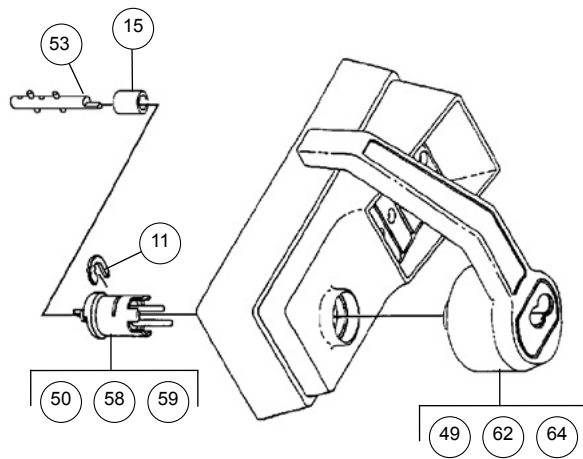

Key Override Models:
Best & Equivalent
Corbin/Russwin
Sargent

**See inside front cover for
How to Order instructions**