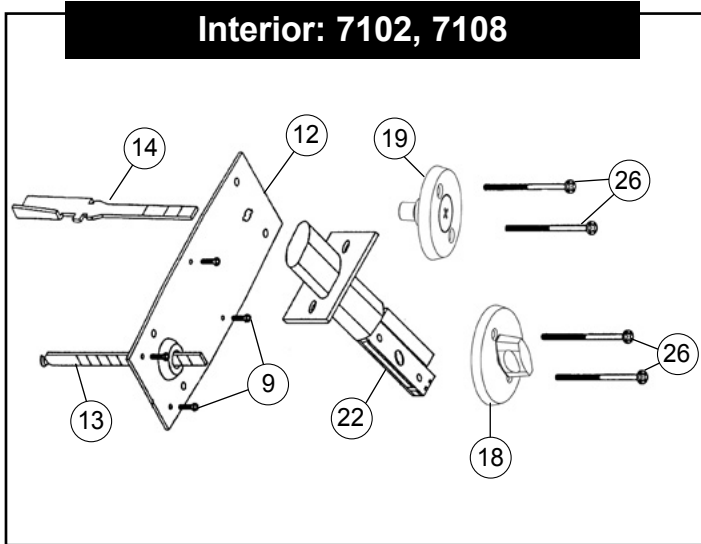

Simplex 7100 Series

**See inside front cover for
How to Order instructions**

Item	Qty/Lock	Description	Finish	Part Number	List Price
1	1	Rim Deadlocking Latch 2 3/8" (60mm) Backset with Strike Box (7106 only) (Includes 1 ea. #1, #15, #35)		40275091941	$48.50
3	1	Wave Spring Washer (For front knob assembly) (10 Pack)		5424600010	$11.00
4	1	7104 Latch Bolt Assembly Adjustable 2 3/4" (70mm & 2 3/8" (60mm) backset (Includes 1 ea. #4, #28) (Replaced 202003)	Satin Chrome	5444426D01	$34.00
		7104 Latch Bolt Assembly Adjustable 2 3/4" (70mm) & 2 3/8" (60mm) backset (Includes 1 ea. #4, #28) (Replaced 202003)	Bright Brass	544440301	$34.00
5	1	Retainer Ring (10 Pack)		5508000010	$11.00
6	1	Combination Chamber (M-71) Common (For all 7000/7100 Series Locks) (old # 202056)		7466000001	$90.00
7	5	Pushbuttons (10 Pack)	Black	20002410610	$12.00
		Pushbuttons (10 Pack)	Silver	20002410910	$12.00