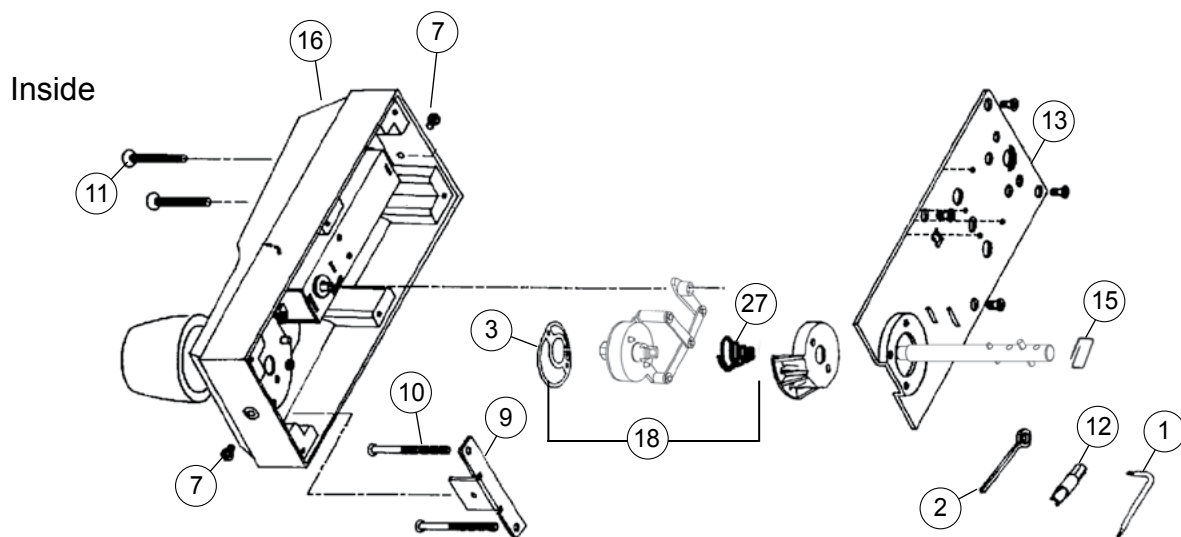

Simplex EE1000 Series

**See inside front cover for
How to Order instructions**