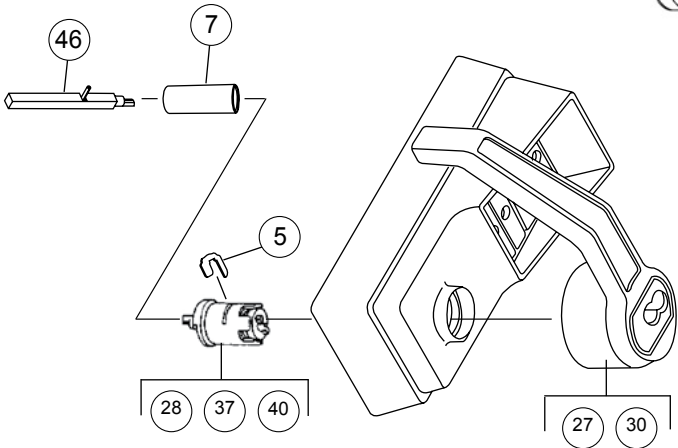

Key Override Models:
Medeco/ASSA/Yale
Schlage

Key Override Models:
Best & Equivalents
Corbin/Ruswin
Sargent