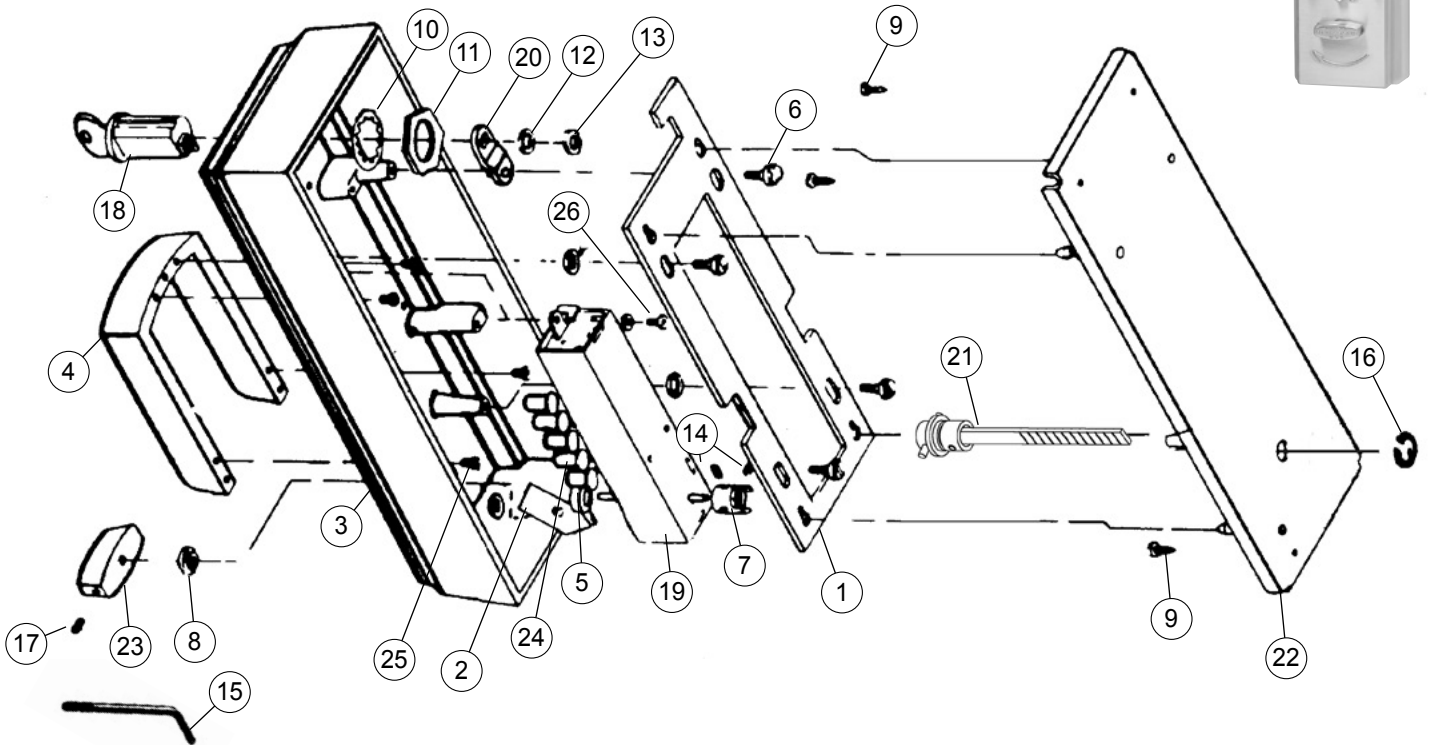

Simplex 2015 Series

**See inside front cover for
How to Order instructions**

Item	Qty/Lock	Description	Finish	Part Number	List Price
1	1	Lock-in Plate		2410900001	$31.00
2	1	Stop Arm (Includes #2, #5, #7, #14, #19)		74241200001	$97.00
3	1	Front Housing	Satin Chrome	3404426D01	$110.00
4	1	1/2" VisiGuard	Satin Chrome	3404626D01	$15.50
5	1	Control Shaft Sleeve (Includes #2, #5, #7, #14, #19)		74241200001	$97.00
6	4	Lock-In Slide Shoulder Screws (For Drive Hub) (10 Pack)		4412100010	$14.50
7	1	Drive Hub (Includes 1 ea. #7, 3 pcs of #14)		4412200001	$14.50
8	1	Control Shaft Bushing (Includes 1 ea. of #8, #17, #23)		20001326D01	$11.00
9	4	No. 7 PanHead Sheet Metal Screws (For Rear Cover) (10 Pack)		5407700010	$10.00
10	1	Control Lock Cylinder Lock Washer (Includes #10, #11, #12, #13)		6476600001	$11.00
11	1	Control Lock Cyl. Nut (Includes #10, #11, #12, #13)		6476600001	$11.00
12	1	Plug Lock Washer (Includes #10, #11, #12, #13)		6476600001	$11.00
13	1	Plug Nut (Includes #10, #11, #12, #13)		6476600001	$11.00
14	3	8-32 x 3/16" (5 mm) Self-Locking Hex Socket Set Screw Kit (Includes 1 ea. #7, 3 pcs #14)		4412200001	$14.50
15	1	Allen Wrench 5/64" x 1 31/32 (2 x 50 mm)		6471700001	$11.00
16	1	E-Ring (For Tailpiece Assembly) (10 Pack)		5419800010	$11.00