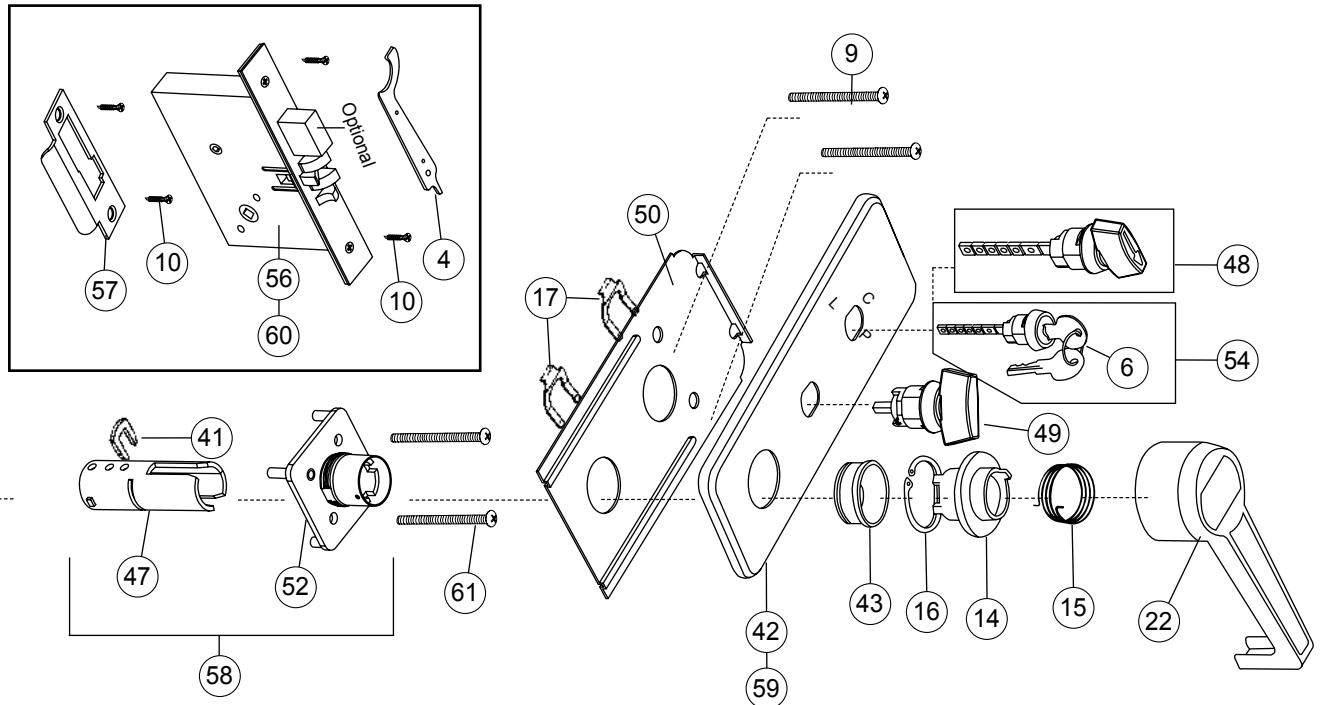

Simplex 8100 Series *(continued)*

**See inside front cover for
How to Order instructions**

Item	Qty/Lock	Description	Finish	Part Number	List Price
1	1	Combination Chamber (M-56/M-63)		7436600001	\$90.00
2	5	Pushbuttons (10 Pack)	Black	20002410610	\$12.00
		Pushbuttons (10 Pack)	Silver	20002410910	\$12.00
3	1	Bushing, Shaft (5 Pack)		20002600005	\$11.00
4	1	Installation Wrench (spanner wrench) - Code Change Tool Kit (Includes 1 ea. #4 and 2 ea. DF-59 keys; DF-59 keys not used on 8100)		20127800001	\$10.00
5	1	Front Lever Retainer Clip (5 Pack)		20134300005	\$11.00
6	1	Key DF-5 (For Passage and Lockout) (2 Pack)		20142200002	\$7.50
7	1	Shaft Self-Aligning Bushing		20142500001	\$10.00
8	1	Retaining Ring 3/8" I.D. (10 Pack)		20144000010	\$11.00
9	2	Screw, 8-32 x 2 1/2" Kit (For Mounting) (Includes 2 ea. #9)	Satin Chrome	20421026D01	\$11.00
		Screw, 8-32 x 2 1/2" Kit (For Mounting) (Includes 2 ea. #9)	Bright Brass	2042100301	\$11.00
		Screw, 8-32 x 2 1/2" Kit (For Mounting) (Includes 2 ea. #9)	Antique Brass	2042100501	\$11.00
10	4	Combination Screw, Phillips 8-32 x 3/4" (10 Pack)	Satin Chrome	20156526D10	\$11.00
		Combination Screw, Phillips 8-32 x 3/4" (10 Pack)	Bright Brass	2015650310	\$11.00
		Combination Screw, Phillips 8-32 x 3/4" (10 Pack)	Antique Brass	2015650510	\$11.00
11	1	Clutch Backing Plate		20170800001	\$10.00
12	1	Wave Spring - Clutch Spring Kit (L1000 / 8100) (Includes 1 ea. #12, #19)		20176800001	\$11.00
13	1	Guide Bracket		20172100001	\$9.00