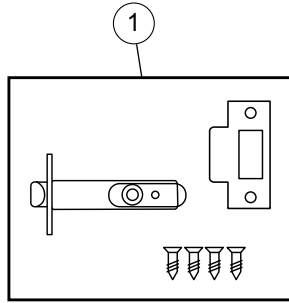

LD450 Series