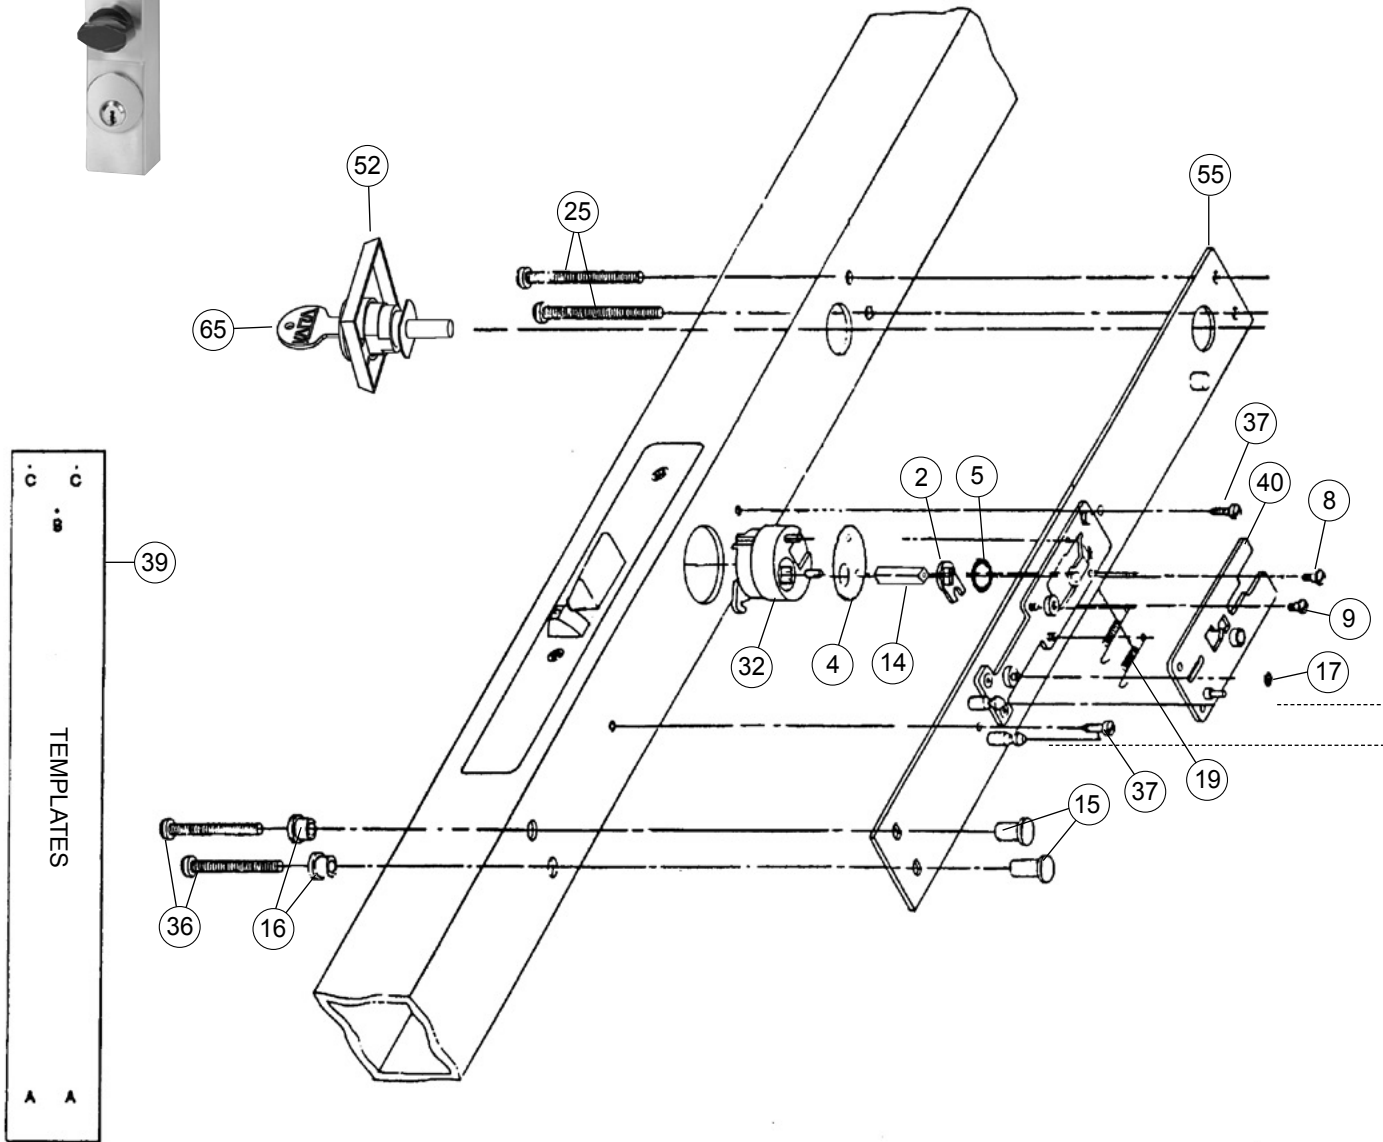

Simplex 2015 Series *(continued)*

Item	Qty/Lock	Description	Finish	Part Number	List Price
17	1	Set Screw 6-32 x 1/4" (6 mm) (Includes 1 ea. #8, #17, #23) (10 Pack)		20001326D01	$11.00
18	1	Control Lock (Includes #10, #11, #12, #13, #18, #20)	Satin Chrome	7416626D01	$60.50
19	1	Combinatino Chamber (Includes 1 ea. #2, #5, #7, #14, #19)		74241200001	$97.00
20	1	Control Lock Cam & Stud Assembly		7430200001	$10.00
21	1	Tailpiece Assy (Includes 1 ea. #16, #21)		7430300001	$14.50
22	1	Back Plate Assembly		7430400001	$29.50
23	1	Turn Knob Kit (Includes 1 ea. #8, #17, #23)	Satin Chrome	20001326D01	$11.00
24	5	Pushbuttons (10 Pack)	Satin Chrome	20002410910	$12.00
25	6	Screw 6-32 x 5/16" RHMS (10 mm) (For combination chamber and VisiGuard) (10 Pack) Screw Pack (10 ea. 6-32 x 3/8", 5/16", 7/16")		6477600001	$11.00

Additional Kits and Accessories

		5" Tailpiece (for thicker / cooler doors)		7477300001	$13.00
		Lubriplate grease		6475400001	$14.50

Note: Lubriplate Aero grease is the "only" lubricant that should be used.

Parts availability may be limited on older component parts no longer used in production units.

Simplex 3000 Series