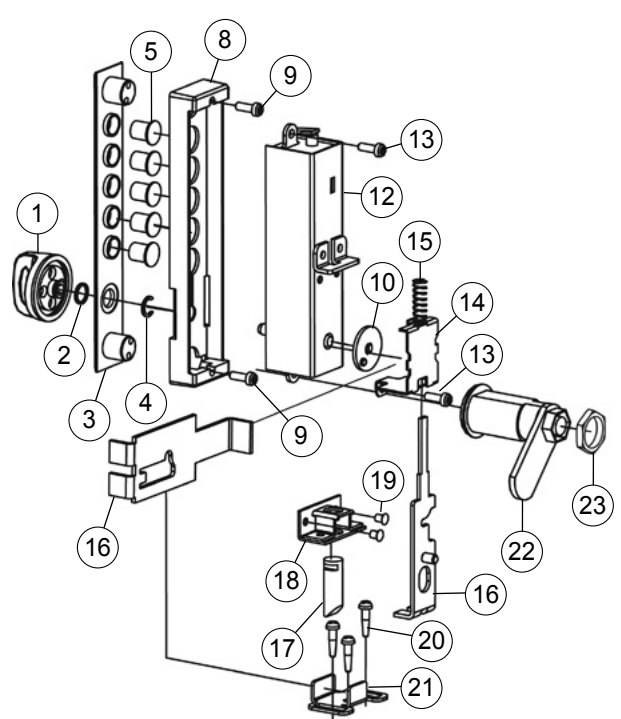

966 Sheet Metal/Spring Latch