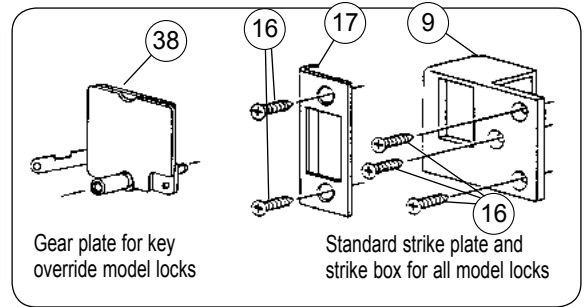

Simplex 900 Series