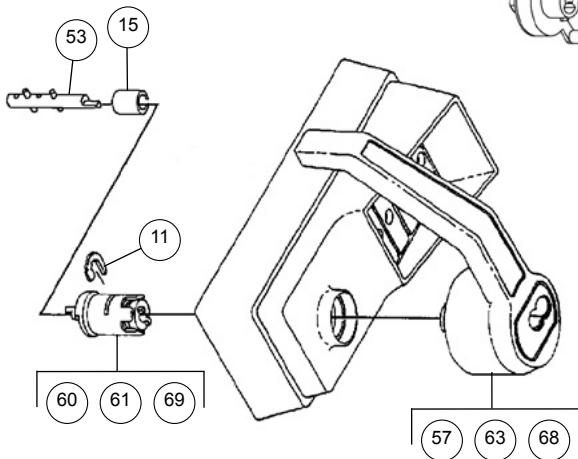

Simplex L1000 Series

Key Override Models:
Medeco/ASSA/Yale
Schlage