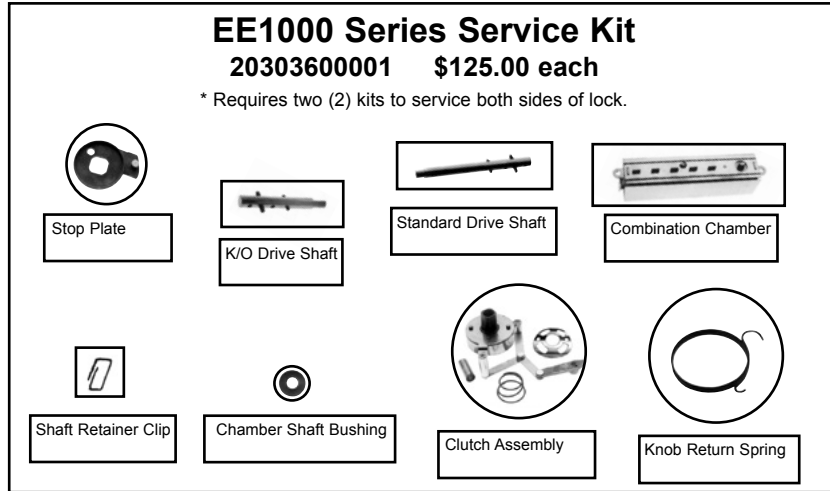

Simplex EE1000 Series (continued)

Item	Qty/Lock	Description	Finish	Part Number	List Price
1	1	Torx Anti-Tamper Wrench - Code Change Tool/Screw Kit (Includes 1 ea. #1, #2, #7)	Satin Chrome	7454326D01	$13.00
		Torx Anti-Tamper Wrench - Code Change Tool/Screw Kit (Includes 1 ea. #1, #2, #7)	Bright Brass	745430301	$13.00
2	1	Code Change Tool - Code Change Tool/Screw Kit (Includes 1 ea. #1, #2, #7)	Satin Chrome	7454326D01	$13.00
		Code Change Tool - Code Change Tool/Screw Kit (Includes 1 ea. #1, #2, #7)	Bright Brass	745430301	$13.00
3	1	Double Wave Spring - Clutch Spring Kit (Includes 1 ea. #3, #27)		20101600001	$11.00
4	1	Cover for Shoe Housing		20127700001	$11.00
5	2	Shoe Springs		20136600010	$10.00
6	4	Sems screw Phillips 6-32 x 1/4" (11 mm) R.H.M.S. (for shoe housing cover)		20144600010	$7.50
7	1	Combination Change Screw	Satin Chrome	20187126D05	$13.00
		Combination Change Screw	Bright Brass	2018710305	$13.00
		Combination Change Screw	Antique Brass	2018710505	$13.00
8	1	Combination Change Bracket (For use on older models only)		20188200001	$12.00
9	1	Lock Mounting Bracket		20190500001	$20.00
10	2	Flat Phillips Head Screw 2 15/16" x 1/32"		20190600002	$16.50
11	2	Spanner Screw – Tamper Proof		20190700010	$26.50
12	1	2-#10 Size Insert Bit (fits #11)		20191100002	$39.50
13	1	Inside Lock Cover Plate Assembly		20191200001	$54.00
14	1	Outside Lock Cover Plate Assembly		20191600001	$48.50
15	1	Retainer Clip (Drive Shaft)		20191800002	$11.00
16	1	Housing (Inside)	Satin Chrome	20192326D01	$95.50
		Housing (Inside)	Bright Brass	2019230301	$95.50
		Housing (Inside)	Antique Brass	2019230501	$95.50
17	1	Housing (Outside)	Satin Chrome	20192426D01	$95.50
		Housing (Outside)	Bright Brass	2019240301	$95.50
		Housing (Outside)	Antique Brass	2019240501	$95.50
18	1	Clutch Assembly (EE1000 Only) (Includes 1 ea. #3, #18, #27)		20195600001	$39.50
19	1	Drive Insert		20401500001	$23.00
20	1	Drive Insert (EE1000 Only)		20416400001	$12.00
21	1	Retractor Shoe		20416500001	$14.50
22	1	Shoe Retainer and Bridge		20419900001	$37.50
23	1	Spacer Kit (Includes 1 ea. #23, 4 ea. #6, various door thickness screws)	Satin Chrome	20421026D01	$11.00
		Spacer Kit (Includes 1 ea. #23, 4 ea. #6, various door thickness screws)	Bright Brass	2042100301	$11.00
		Spacer Kit (Includes 1 ea. #23, 4 ea. #6, various door thickness screws)	Antique Brass	2042100501	$11.00