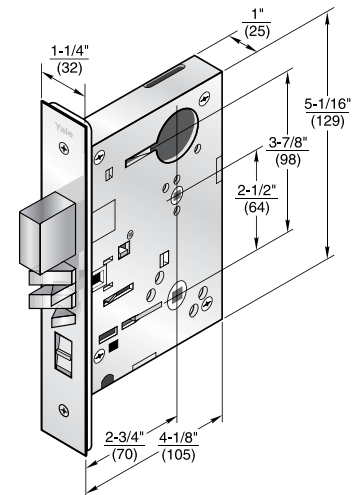

- Quick Reversible Latchbolt
- Stainless Steel Deadbolt
- Standard non-handed curved lip strike
- Guaranteed for 7 years
- New Classroom Double Cylinder Security

8800 Series Standard Features

ANSI Conformance:
ANSI A156.13, Series 1000, Grade 1.
Armor Front: 8" x 1 1/4".
Door Thickness: 1 3/4" standard, to 3 1/4" thick doors to order.
Deadbolt: 1" throw, stainless steel with two enclosed hardened-steel roller armor pins. (8802/8847 Series Only)
Latchbolt: 3/4" throw, stainless steel two-piece anti-friction camming action.
UL Listed: for applications on labeled fire doors.
Backset: 2 3/4" only.
Case: wrought steel, zinc dichromated.
Hubs: Solid steel, fine blanked and heat treated for additional strength.
Knobs: 5/16" standard, 3/8" to order.
Levers: 3/8" standard.