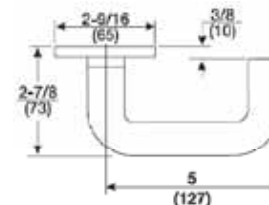

Accredited Lock Supply

www.acclock.com

8800FL SERIES - CARMEL

CR Lever Handle.

R Rose.

Cylinder Ring: Standard, No. 1765.

Material: Brass, Bronze, Stainless Steel.

Code	Function	Finish	Price
YACRR8801FL-626	Passage	Satin Chrome	516.00
YACRR8801FL-605	Passage	Polished Brass	540.00
YACRR8802FL-626	Privacy	Satin Chrome	569.00
YACRR8802FL-605	Privacy	Polished Brass	593.00
YACRR8805FL-626	Storeroom	Satin Chrome	614.00
YACRR8805FL-605	Storeroom	Polished Brass	638.00
YACRR8807FL-626	Entrance	Satin Chrome	614.00
YACRR8807FL-605	Entrance	Polished Brass	638.00
YACRR8808FL-626	Classroom	Satin Chrome	614.00
YACRR8808FL-605	Classroom	Polished Brass	638.00
YACRR8847FL-626	Entrance	Satin Chrome	634.00
YACRR8847FL-605	Entrance	Polished Brass	658.00