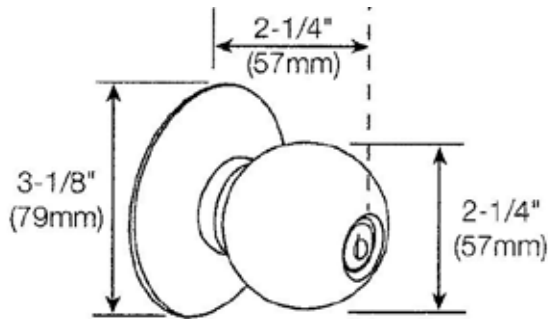

• LOCKSETS

5400CK SERIES Grade 1 Heavy Duty

CAROLINA

HEAVY DUTY

Code	Function	Finish	Price
CAROLINA			
YACA5401CK-605	Passage	Bright Brass	346.00
YACA5401CK-630	Passage	Satin Stainless Steel	346.00
YACA5402CK-605	Privacy	Bright Brass	349.00
YACA5402CK-630	Privacy	Satin Stainless Steel	349.00
YACA5405CK-605	Storeroom	Bright Brass	447.00
YACA5405CK-630	Storeroom	Satin Stainless Steel	447.00
YACA5407CK-605	Entrance	Bright Brass	447.00
YACA5407CK-630	Entrance	Satin Stainless Steel	447.00
YACA5408CK-605	Classroom	Bright Brass	447.00
YACA5408CK-630	Classroom	Satin Stainless Steel	447.00

Features:

- ANSI/BHMA: A156.2, Series 4000 Grade 1
- UL/cUL: UL/cUL fire-rated up to 3 hours
- Windstorm: Certified (refer to local codes)
- Mechanism: Heavy-gauge steel, zinc-plated, dichromated
- Backset: 2-3/4" standard; 3-3/4" or 5" extension link available to order
- Latchbolt: 1/2" stainless steel throw standard; 3/4" throw available to order
- Guardbolt: Deadlocks latchbolt when door is closed; standard on all locking functions
- Door Thickness: Adjustable from 1-3/8" to 2"
- Fronts: 2-1/4" x 1-1/8" beveled standard; flat fronts available to order
- Lead Shielding: Available to order
- Cylinders: Brass, 6-pin, keyed-random cylinder with two keys furnished standard, 7-pin available to order.
- Reversibility: Non-handed
- Strikes: 1-1/4" curved lip for 1-3/4" door standard; other lip lengths available to order; all reversible

Warranty: 10-year mechanical