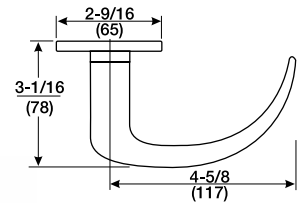

Code	Function	Finish	Price
YAPBR8801FL-626	Passage	Satin Chrome	516.00
YAPBR8801FL-605	Passage	Polished Brass	540.00
YAPBR8802FL-626	Privacy	Satin Chrome	569.00
YAPBR8802FL-605	Privacy	Polished Brass	593.00
YAPBR8805FL-626	Storeroom	Satin Chrome	614.00
YAPBR8805FL-605	Storeroom	Polished Brass	638.00
YAPBR8807FL-626	Entrance	Satin Chrome	614.00
YAPBR8807FL-605	Entrance	Polished Brass	638.00
YAPBR8808FL-626	Classroom	Satin Chrome	614.00
YAPBR8808FL-605	Classroom	Polished Brass	638.00
YAPBR8847FL-626	Entrance	Satin Chrome	634.00
YAPBR8847FL-605	Entrance	Polished Brass	658.00

PB x CN
PB Lever Handle
CN Escutcheon
Material: Brass, Bronze, Stainless Steel
6/case