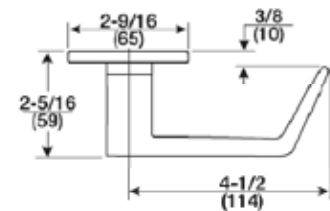

AUR

AU Lever Handle

R Rose: 2 9/16"

Material: Brass, Bronze, Stainless Steel

6/case