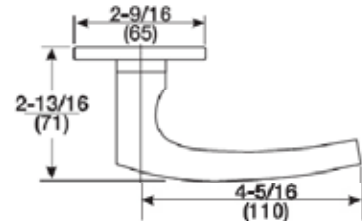

MONROE 8800 SERIES MORTISE LOCKSETS

MOR

MO Lever Handle
R Rose
Cylinder Ring: Standard No. 1765
Material: Brass, Bronze, Stainless Steel
6/case

Code	Function	Finish	Price
YAMOR8801FL-626	Passage	Satin Chrome	516.00
YAMOR8801FL-605	Passage	Polished Brass	540.00
YAMOR8802FL-626	Privacy	Satin Chrome	569.00
YAMOR8802FL-605	Privacy	Polished Brass	593.00
YAMOR8805FL-626	Storeroom	Satin Chrome	614.00
YAMOR8805FL-605	Storeroom	Polished Brass	638.00
YAMOR8807FL-626	Entrance	Satin Chrome	614.00
YAMOR8807FL-605	Entrance	Polished Brass	638.00
YAMOR8808FL-626	Classroom	Satin Chrome	614.00
YAMOR8808FL-605	Classroom	Polished Brass	638.00
YAMOR8847FL-626	Entrance	Satin Chrome	634.00
YAMOR8847FL-605	Entrance	Polished Brass	658.00

MO x CN

MO Lever Handle
CN Escutcheon
Material: Brass, Bronze, Stainless Steel
6/case

Code	Function	Finish	Price
YAMOCN8801FL-626	Passage	Satin Chrome	536.00
YAMOCN8801FL-605	Passage	Polished Brass	560.00
YAMOCN8802FL-626	Privacy	Satin Chrome	589.00
YAMOCN8802FL-605	Privacy	Polished Brass	613.00
YAMOCN8805FL-626	Storeroom	Satin Chrome	634.00
YAMOCN8805FL-605	Storeroom	Polished Brass	658.00
YAMOCN8807FL-626	Entrance	Satin Chrome	634.00
YAMOCN8807FL-605	Entrance	Polished Brass	658.00
YAMOCN8808FL-626	Classroom	Satin Chrome	634.00
YAMOCN8808FL-605	Classroom	Polished Brass	658.00
YAMOCN8847FL-626	Entrance	Satin Chrome	654.00
YAMOCN8847FL-605	Entrance	Polished Brass	678.00