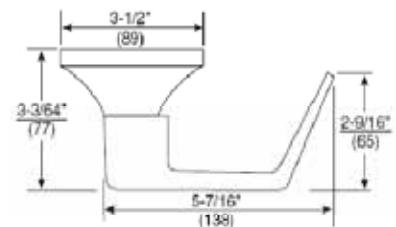

5400LN SERIES - Grade 1

LEVER LOCKSET

AUGUSTA

Lever: Cast Zinc
AU Rose: Cold Forged Brass, Bronze.

Use Pro-Lok **IN20-PRO/INCL-PRO** Templates
Use Pro-Lok **EWP-IN20-FP-S-9**
or **EWP-IN20-FP-S-14** Flat Plate

Code	Function	Finish	Price
YAAU5401LN-626	Passage	Satin Chrome	428.00
YAAU5401LN-605	Passage	Bright Brass	444.00
YAAU5402LN-626	Privacy	Satin Chrome	476.00
YAAU5402LN-605	Privacy	Bright Brass	492.00
YAAU5405LN-626	Storeroom	Satin Chrome	539.00
YAAU5405LN-605	Storeroom	Bright Brass	555.00
YAAU5407LN-626	Entrance	Satin Chrome	539.00
YAAU5407LN-605	Entrance	Bright Brass	555.00
YAAU5408LN-626	Classroom	Satin Chrome	539.00
YAAU5408LN-605	Classroom	Bright Brass	555.00