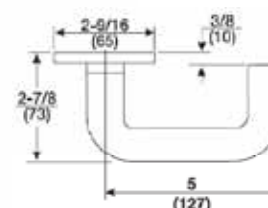

8800FL SERIES - CARMEL

CR x CN

CR Lever Handle: Brass(solid cast), Bronze(wrought), Stainless Steel(solid cast).

CN Escutcheon

Material: Brass, Bronze, Stainless Steel.