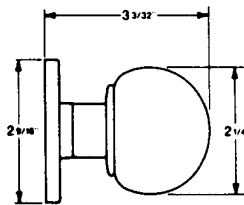

- Quick Reversible Latchbolt
- Stainless Steel Deadbolt
- Standard non-handed curved lip strike
- Guaranteed for 7 years
- New Classroom Double Cylinder Security

8800 Series Standard Features

ANSI Conformance:
ANSI A156.13, Series 1000, Grade 1.
Armor Front: 8" x 1 1/4".
Door Thickness: 1 3/4" standard, to 3 1/4" thick doors to order.
Deadbolt: 1" throw, stainless steel with two enclosed hardened-steel roller armor pins. (8802/8847 Series Only)
Latchbolt: 3/4" throw, stainless steel two-piece anti-friction camming action.
UL Listed: for applications on labeled fire doors.
Backset: 2 3/4" only.
Case: wrought steel, zinc dichromated.
Hubs: Solid steel, fine blanked and heat treated for additional strength.
Knobs: 5/16" standard, 3/8" to order.
Levers: 3/8" standard.