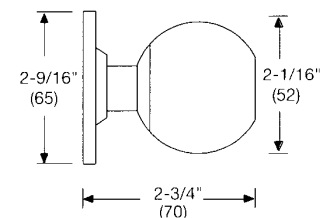

Code	Function	Finish	Price
YACA4601-626	Passage	Satin Chrome	54.00
YACA4601-605	Passage	Bright Brass	70.00
YACA4602-626	Privacy	Satin Chrome	57.00
YACA4602-605	Privacy	Bright Brass	73.00
YACA4605-626	Storeroom	Satin Chrome	80.00
YACA4605-605	Storeroom	Bright Brass	96.00
YACA4607-626	Entrance	Satin Chrome	80.00
YACA4607-605	Entrance	Bright Brass	96.00
YACA4608-626	Classroom	Satin Chrome	80.00
YACA4608-605	Classroom	Bright Brass	96.00