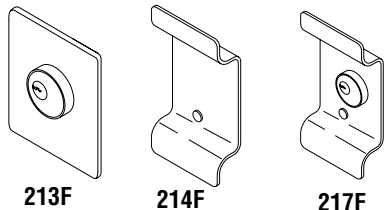

TRIMS

For 2100 Series Devices

1. YA213F Nightlatch Access by Key
   - YA214F Dummy Trim Pull Plate
   - YA217F Nightlatch Cylinder x Pull
2. Cylinders **NOT** included

Available in: 689 Painted Aluminum
695 Painted Dark Bronze

66⁰⁰

Dogging Key
YA60-7000-1131-036 5/32" 2.00