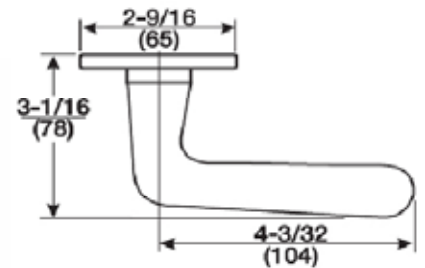

8800 SERIES - ARCADIA

AR x CN Lever Handle

CN Escutcheon Cast Zinc

Cylinder Ring: Standard, No. 1765.

Material: Brass, Bronze, Stainless Steel.