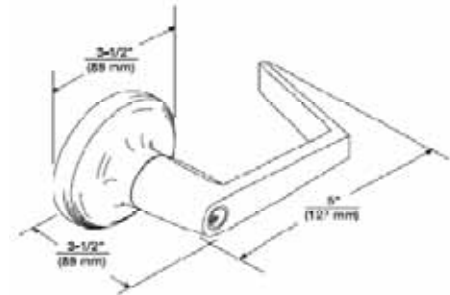

5300LN SERIES GRADE 2 LEVER LOCKSET AUGUSTA

Free-Wheeling Lever Trim for Vandal Resistance

Backset: 2-3/4" & 2-3/8" available.

Strike: Std. 1-1/4" curved lip, plastic box supplied.

Handing: Non-handed.

Door Thickness: Adjustable for doors 1-3/8" to 1-3/4".

Rose: 3-1/2" Covers ANSI/DHI door prep A115.18-1994 "Spider Cut Out"

Throughbolted

ANSI A156.2, 1996 Series 4000 Grade 2

UL cUL Fire Label for all functions up to 3 hours

Code	Function	Finish	Price
YAAU5301LN-626	Passage	Satin Chrome	196.00
YAAU5301LN-605	Passage	Bright Brass	212.00
YAAU5302LN-626	Privacy	Satin Chrome	218.00
YAAU5302LN-605	Privacy	Bright Brass	234.00
YAAU5305LN-626	Storeroom	Satin Chrome	267.00
YAAU5305LN-605	Storeroom	Bright Brass	283.00
YAAU5307LN-626	Entrance	Satin Chrome	267.00
YAAU5307LN-605	Entrance	Bright Brass	283.00
YAAU5308LN-626	Classroom	Satin Chrome	267.00
YAAU5308LN-605	Classroom	Bright Brass	283.00

4600 SERIES CYLINDRICAL LOCK GRADE 2

Yale® 4600 cylindrical locks are the ideal choice for a wide variety of commercial applications where consistent quality, ease of use and installation are required at an economical price. The 4600 Series is certified to ANSI/BHMA Grade 2 standards and is UL fire-listed for all functions ensuring reliability and peace of mind.

Backset: 2 3/4", 2 3/8" optional

Strike: T-Strike 2 3/4" x 1 1/8" x 1 1/4" supplied standard.

Door Thickness: Adjustable for doors 1-3/8" to 1 3/4".

ANSI/BHMA A156.2 Series 4000 Grade 2