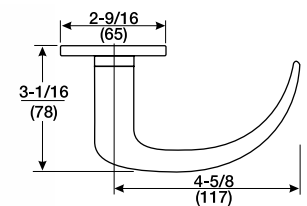

Code	Function	Finish	Price
YAPBCN8801FL-626	Passage	Satin Chrome	536.00
YAPBCN8801FL-605	Passage	Polished Brass	560.00
YAPBCN8802FL-626	Privacy	Satin Chrome	589.00
YAPBCN8802FL-605	Privacy	Polished Brass	613.00
YAPBCN8805FL-626	Storeroom	Satin Chrome	634.00
YAPBCN8805FL-605	Storeroom	Polished Brass	658.00
YAPBCN8807FL-626	Entrance	Satin Chrome	634.00
YAPBCN8807FL-605	Entrance	Polished Brass	658.00
YAPBCN8808FL-626	Classroom	Satin Chrome	634.00
YAPBCN8808FL-605	Classroom	Polished Brass	658.00
YAPBCN8847FL-626	Entrance	Satin Chrome	654.00
YAPBCN8847FL-605	Entrance	Polished Brass	678.00