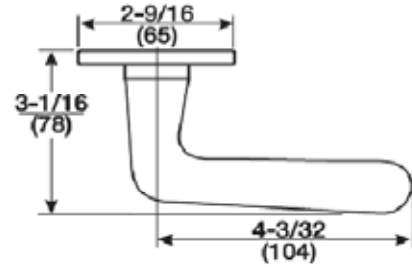

8800 SERIES - ARCADIA

AR Lever Handle

R Rose

Cylinder Ring: Standard, No. 1765.

Material: Brass, Bronze, Stainless Steel.

Code	Function	Finish	Price
YAARR8801FL-626	Passage	Satin Chrome	611.00
YAARR8801FL-605	Passage	Polished Brass	635.00
YAARR8802FL-626	Privacy	Satin Chrome	664.00
YAARR8802FL-605	Privacy	Polished Brass	688.00
YAARR8805FL-626	Storeroom	Satin Chrome	709.00
YAARR8805FL-605	Storeroom	Polished Brass	733.00
YAARR8807FL-626	Entrance	Satin Chrome	709.00
YAARR8807FL-605	Entrance	Polished Brass	733.00
YAARR8808FL-626	Classroom	Satin Chrome	709.00
YAARR8808FL-605	Classroom	Polished Brass	733.00
YAARR8847FL-626	Entrance	Satin Chrome	729.00
YAARR8847FL-605	Entrance	Polished Brass	753.00

8800 SERIES - ARCADIA

AR x CN Lever Handle

CN Escutcheon Cast Zinc

Cylinder Ring: Standard, No. 1765.

Material: Brass, Bronze, Stainless Steel.

Code	Function	Finish	Price
YAARC�8801FL-626	Passage	Satin Chrome	631.00
YAARC�8801FL-605	Passage	Polished Brass	655.00
YAARC�8802FL-626	Privacy	Satin Chrome	684.00
YAARC�8802FL-605	Privacy	Polished Brass	708.00
YAARC�8805FL-626	Storeroom	Satin Chrome	729.00
YAARC�8805FL-605	Storeroom	Polished Brass	753.00
YAARC�8807FL-626	Entrance	Satin Chrome	729.00
YAARC�8807FL-605	Entrance	Polished Brass	753.00
YAARC�8808FL-626	Classroom	Satin Chrome	729.00
YAARC�8808FL-605	Classroom	Polished Brass	753.00
YAARC�8847FL-626	Entrance	Satin Chrome	749.00
YAARC�8847FL-605	Entrance	Polished Brass	773.00