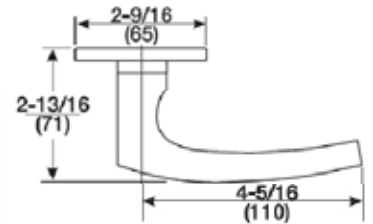

MO x CN

MO Lever Handle
CN Escutcheon
Material: Brass, Bronze, Stainless Steel
6/case