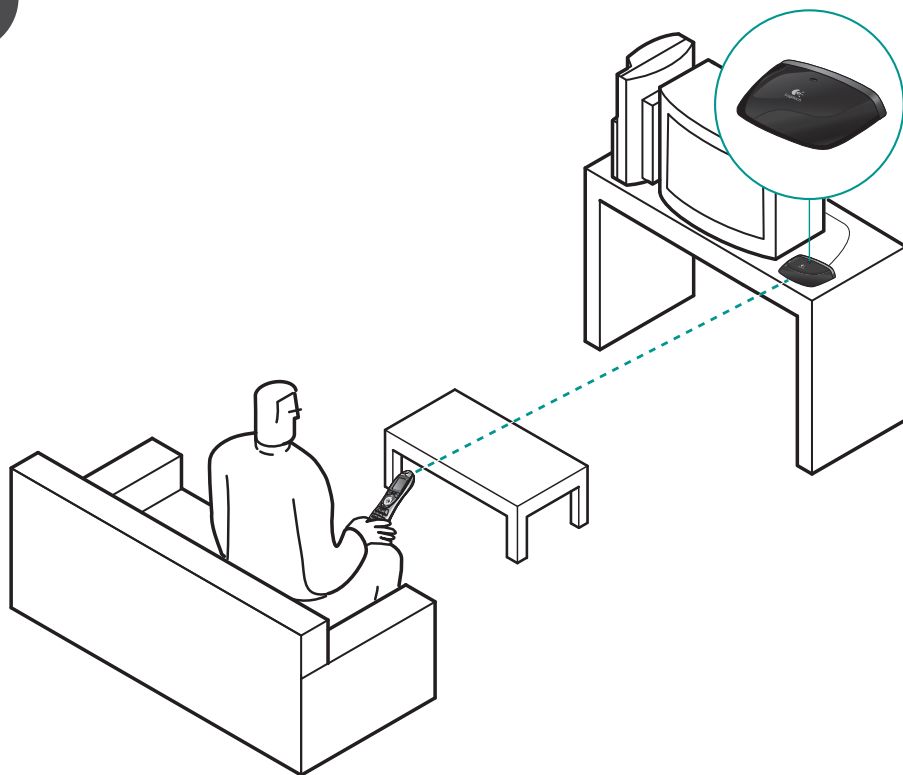

English

Place the Harmony Adapter in your audio-video rack with a direct line of sight of your Harmony remote. Operating distance is up to 10 meters.

Deutsch

Place the Harmony Adapter in your audio-video rack with a direct line of sight of your Harmony remote. Operating distance is up to 10 meters.

Français

Place the Harmony Adapter in your audio-video rack with a direct line of sight of your Harmony remote. Operating distance is up to 10 meters.

По-руски

Place the Harmony Adapter in your audio-video rack with a direct line of sight of your Harmony remote. Operating distance is up to 10 meters.

Po polsku

Place the Harmony Adapter in your audio-video rack with a direct line of sight of your Harmony remote. Operating distance is up to 10 meters.

Українська

Place the Harmony Adapter in your audio-video rack with a direct line of sight of your Harmony remote. Operating distance is up to 10 meters.

Magyar

Place the Harmony Adapter in your audio-video rack with a direct line of sight of your Harmony remote. Operating distance is up to 10 meters.

Slovenčina

Place the Harmony Adapter in your audio-video rack with a direct line of sight of your Harmony remote. Operating distance is up to 10 meters.

Български

Place the Harmony Adapter in your audio-video rack with a direct line of sight of your Harmony remote. Operating distance is up to 10 meters.

Română

Place the Harmony Adapter in your audio-video rack with a direct line of sight of your Harmony remote. Operating distance is up to 10 meters.

Hrvatski

Place the Harmony Adapter in your audio-video rack with a direct line of sight of your Harmony remote. Operating distance is up to 10 meters.

Srpski

Place the Harmony Adapter in your audio-video rack with a direct line of sight of your Harmony remote. Operating distance is up to 10 meters.