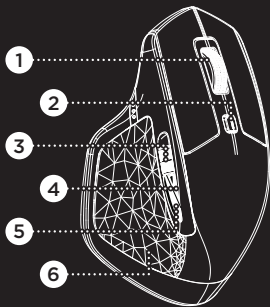

MX MASTER™

WIRELESS MOUSE | SOURIS SANS FIL

 What's in the box

Mouse features

1. Scroll wheel
2. Manual switch button
3. Thumb wheel
4. Forward
5. Back

6. Thumb button
7. Micro USB connector
8. On/Off switch
9. Connect button
10. Easy-Switch button