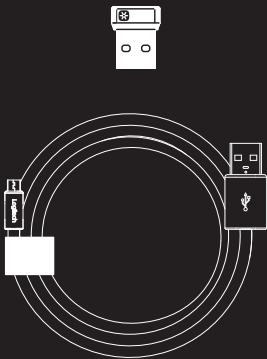

MX MASTER™

WIRELESS MOUSE | SOURIS SANS FIL

 What's in the box

Mouse features

1. Scroll wheel
2. Manual switch button
3. Thumb wheel
4. Forward
5. Back

6. Thumb button
7. Micro USB connector
8. On/Off switch
9. Connect button
10. Easy-Switch button