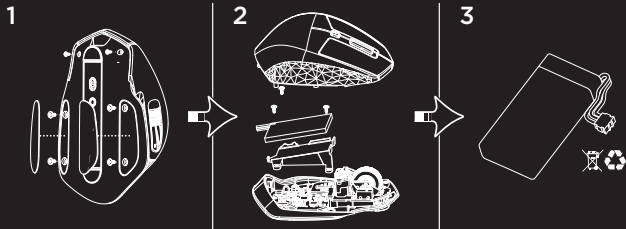

Battery disposal