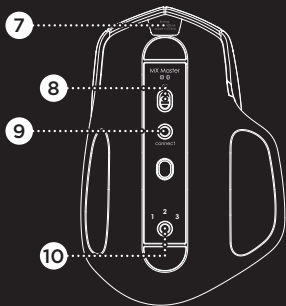

MX MASTER™

WIRELESS MOUSE | SOURIS SANS FIL

 What's in the box

Mouse features

1. Scroll wheel
2. Manual switch button
3. Thumb wheel
4. Forward
5. Back

6. Thumb button
7. Micro USB connector
8. On/Off switch
9. Connect button
10. Easy-Switch button