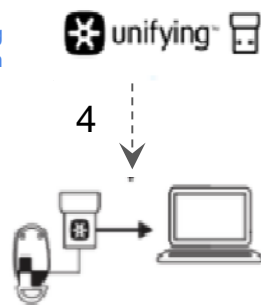

Logitech  
M585 / M590

PLEASE READ  
INSTRUCTIONS  
BEFORE  
INSTALLING  
THE PRODUCT

Remove the receiver from battery hatch and plug into your system

 Bluetooth 

Open bluetooth settings on system to connect via Bluetooth smart