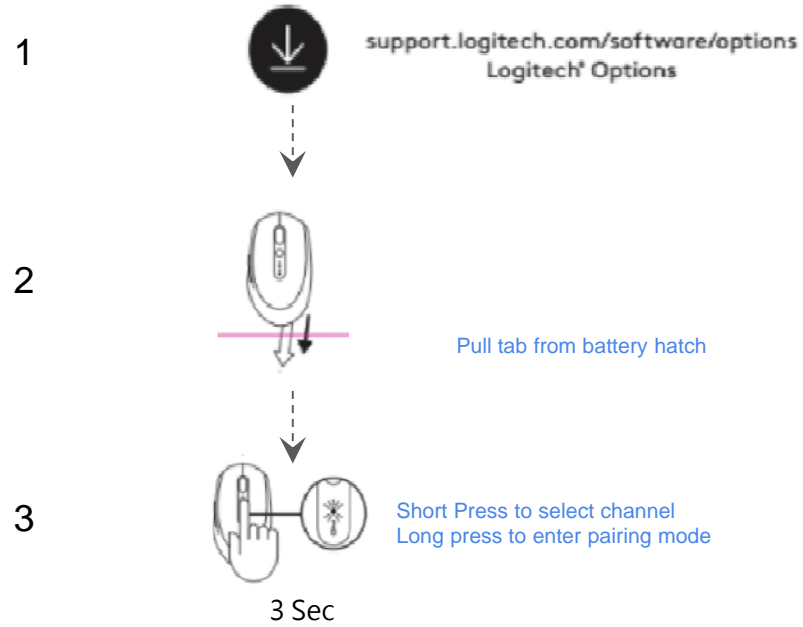

Logitech  
M585 / M590

PLEASE READ  
INSTRUCTIONS  
BEFORE  
INSTALLING  
THE PRODUCT

Remove the receiver from battery hatch and plug into your system

 Bluetooth 

Open bluetooth settings on system to connect via Bluetooth smart