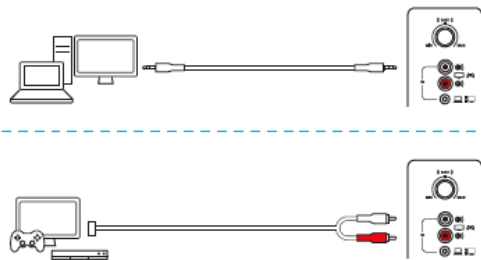

# Z537 QSG

1 Favor de leer el instructivo antes de instalar y operar el producto.

2

3

4

[www.logitech.com/support/z537](http://www.logitech.com/support/z537)

Link Status	User action	LED Behavior
Power on	Plug AC adaptor	WHITE LED steady on
Power off	Unplug AC adaptor	All LEDs off
Enter pairing mode	One-sec-long-press <b>BT</b> button when the speaker is on.	Fast blinking BLUE for 3 min (100ms on, 100 ms off)
Connected successfully		BLUE LED steady on
Connectable		BLUE LED off
Factory Default	Press and hold <b>BT</b> button for 10 sec when the speaker is on.	Fast blinking for 3 min (100ms on, 100 ms off)