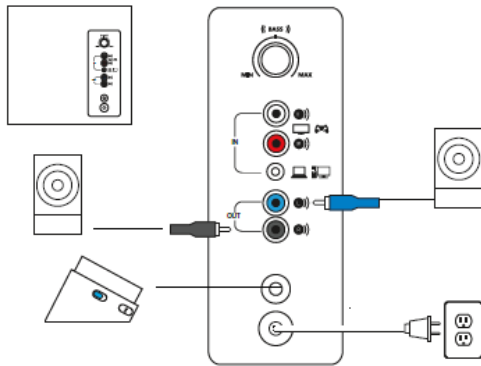

# Z537 QSG

1 Favor de leer el instructivo antes de instalar y operar el producto.

2

3

4

[www.logitech.com/support/z537](http://www.logitech.com/support/z537)

Link Status	User action	LED Behavior
Power on	Plug AC adaptor	WHITE LED steady on
Power off	Unplug AC adaptor	All LEDs off
Enter pairing mode	One-sec-long-press <b>BT</b> button when the speaker is on.	Fast blinking BLUE for 3 min (100ms on, 100 ms off)
Connected successfully		BLUE LED steady on
Connectable		BLUE LED off
Factory Default	Press and hold <b>BT</b> button for 10 sec when the speaker is on.	Fast blinking for 3 min (100ms on, 100 ms off)