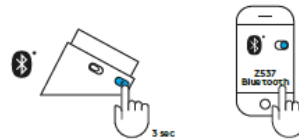

# Z537 QSG

1 Favor de leer el instructivo antes de instalar y operar el producto.

2

3

4

[www.logitech.com/support/z537](http://www.logitech.com/support/z537)

Link Status	User action	LED Behavior
Power on	Plug AC adaptor	WHITE LED steady on
Power off	Unplug AC adaptor	All LEDs off
Enter pairing mode	One-sec-long-press <b>BT</b> button when the speaker is on.	Fast blinking BLUE for 3 min (100ms on, 100 ms off)
Connected successfully		BLUE LED steady on
Connectable		BLUE LED off
Factory Default	Press and hold <b>BT</b> button for 10 sec when the speaker is on.	Fast blinking for 3 min (100ms on, 100 ms off)