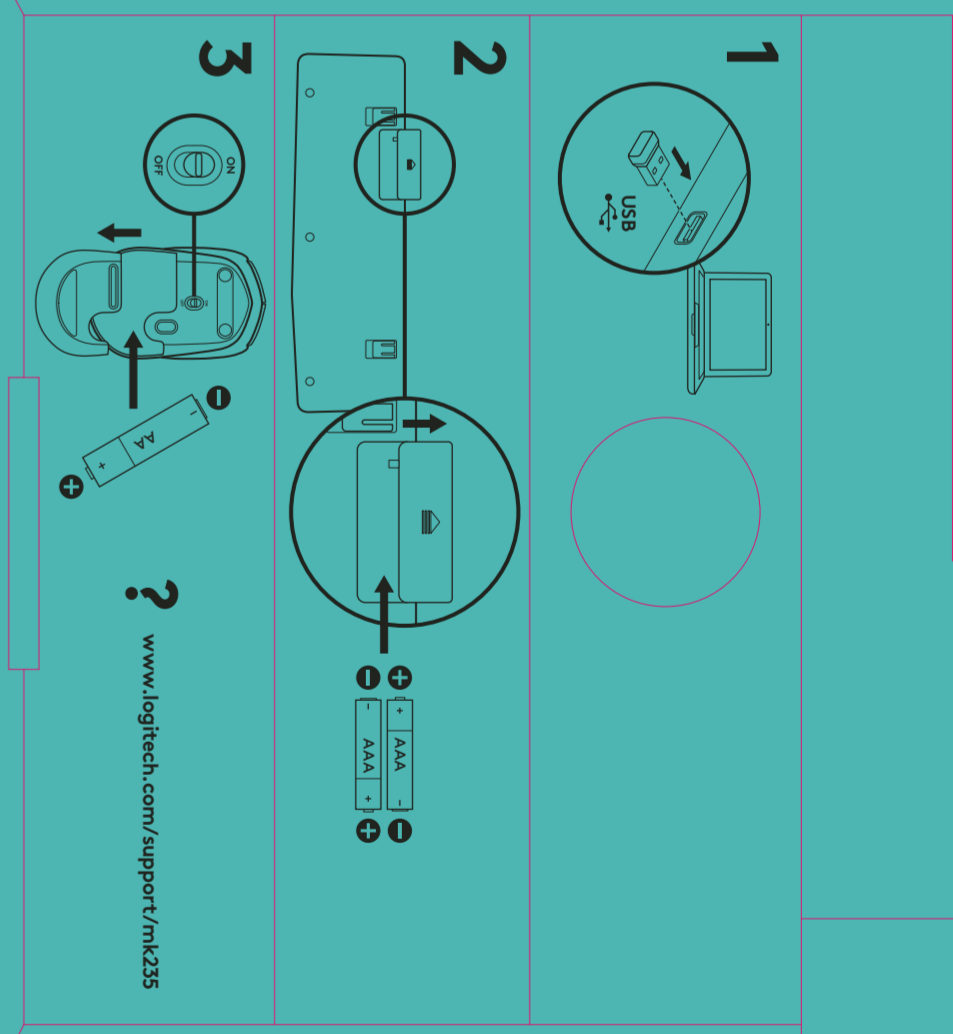

FPO

FPO

MK235 Full-size. Durable. Simple.
Full-size. Durable. Simple.
Windows® | Chrome OS™ | Linux™

WORLD LEADER IN MICE AND KEYBOARDS
#1

? www.logitech.com/support/mk235