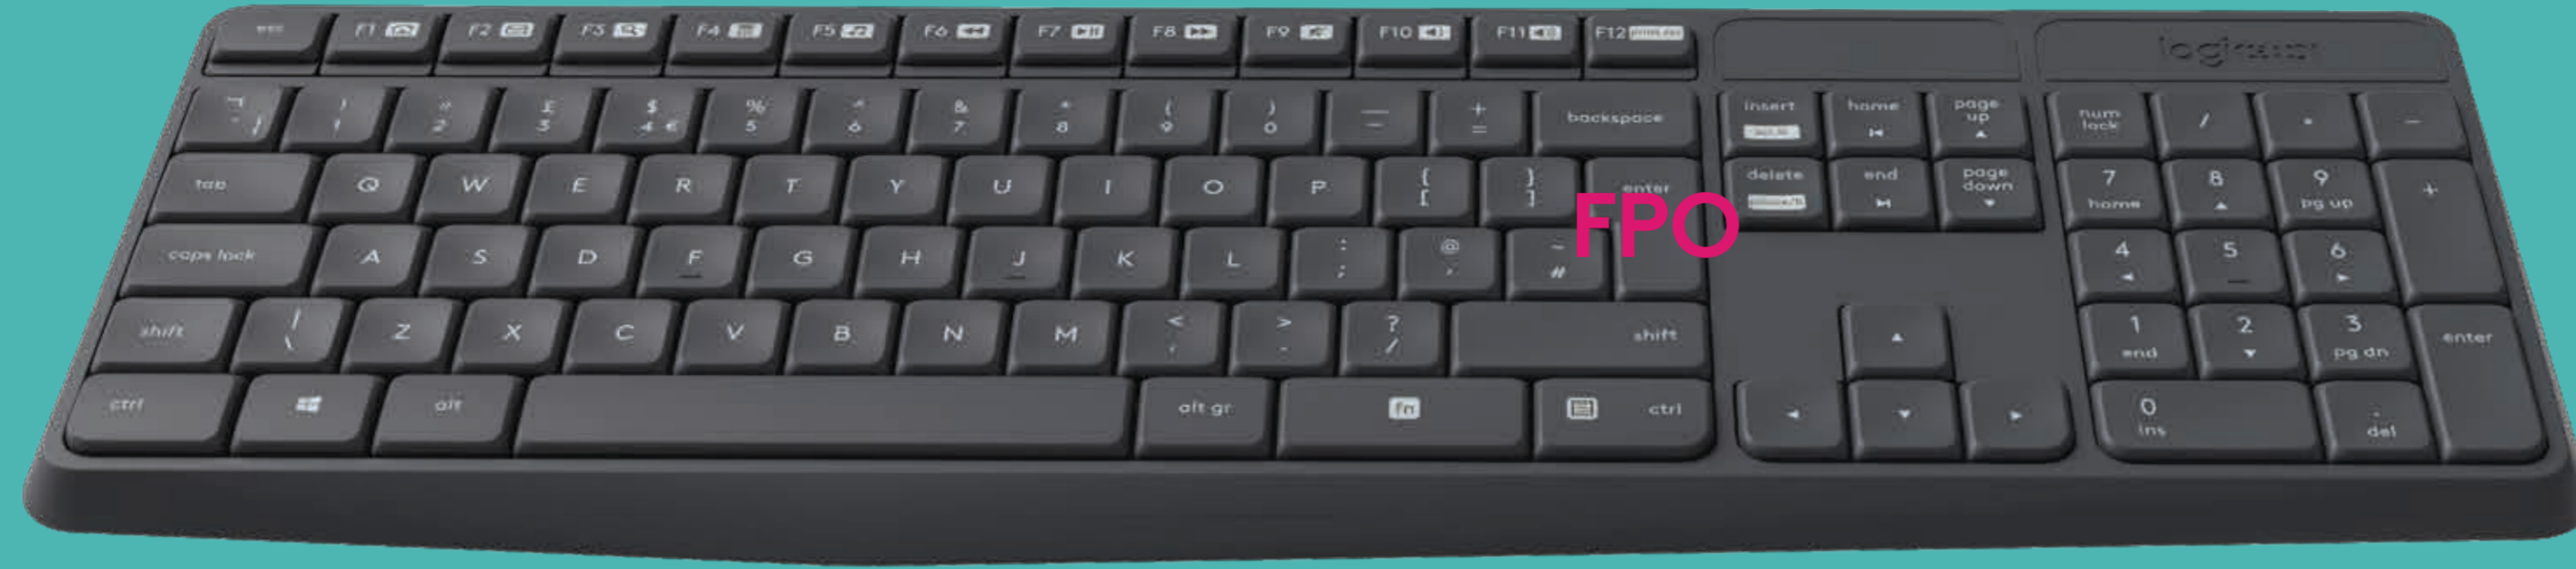

logitech

MK235 Full-size. Durable. Simple.
Full-size. Durable. Simple.

FPO

FPO

FPO

logitech

MK235

logitech

logitech

650-023428 002

1-year limited hardware warranty.

What's in the box:

1-year limited hardware warranty.

7700 Gateway Blvd
Newark, CA 94560-9998
USA
www.logitech.com
MK235-USA