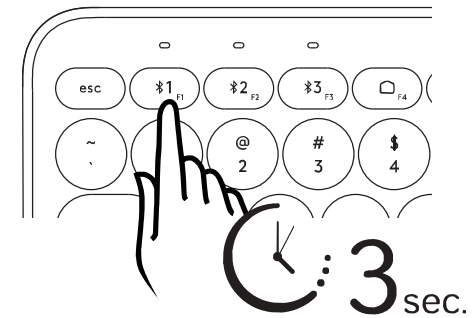

K380

Bluetooth® Multi-Device Keyboard

Multi-périphérique Clavier Bluetooth®

1 On

2 Long Press to pair

3 BT Settings

4 Download Logitech Options