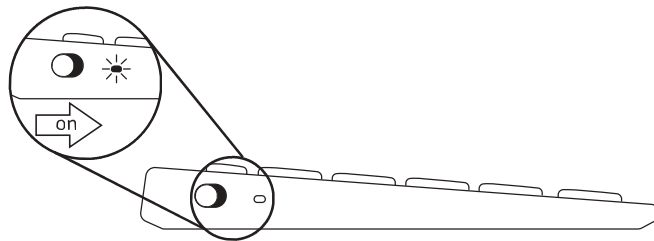

K380

Bluetooth® Multi-Device Keyboard

Multi-périphérique Clavier Bluetooth®

1 On

2 Long Press to pair

3 BT Settings

4 Download Logitech Options