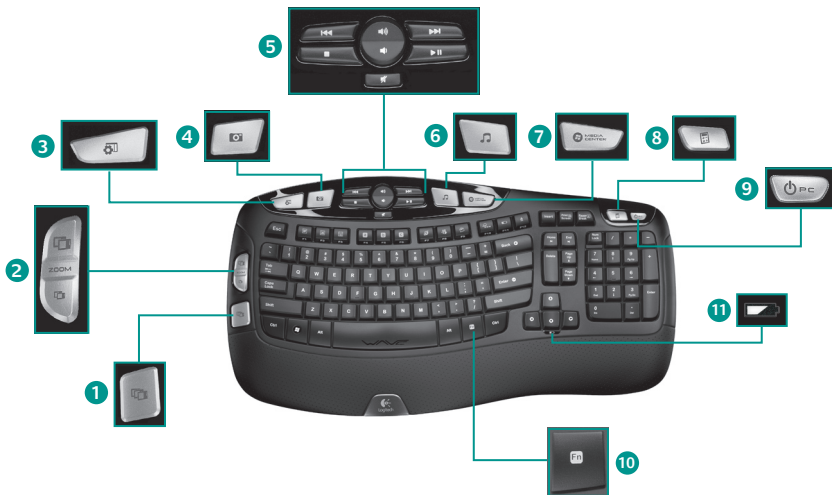

Logitech.

User's guide

Logitech®
Cordless Desktop® Wave Pro™

Contents

Thank you!.....	4
Package contents.....	5
Installation	6
Keyboard features: hot keys	10
Keyboard features: F-keys	12
Mouse features: scrolling.....	14
Mouse features: buttons and applications	16
Customizing the keyboard and mouse.....	18
Recharging the NiMH mouse battery.....	22
Troubleshooting	23
Technical support telephone numbers.....	25

Thank you!

Thank you for purchasing the Logitech® Cordless Desktop® Wave Pro™. Please read this guide to get up and running quickly and to learn about your product. Should you have any questions, refer to the troubleshooting and support sections of this document for assistance.

Keyboard features: hot keys

1. Windows Vista® Flip 3D
2. Zoom in/out documents and images or scroll windows and Flip 3D
3. Windows Vista® Gadget
4. Windows Vista® Photo Gallery
5. Multimedia navigation
6. Media player
7. Windows Media Center
8. Windows Calculator
9. PC sleep
10. **Fn** key (for use with F-keys)
11. Battery status indicator (**Fn** + **F11**)

*To enjoy **all** the features of your keyboard or to customize it to suit your needs, please install the Logitech® SetPoint™ Software that comes with your product.*

Keyboard features: F-keys

1. **Fn** key (for use with F-keys)