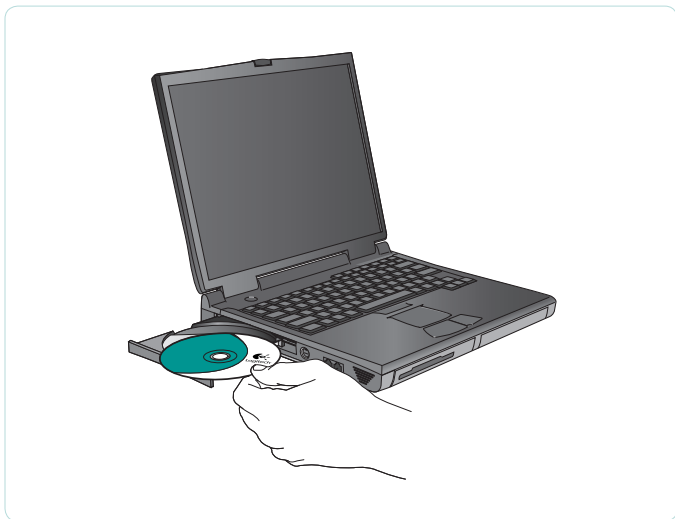

Logitech.

User's guide

Logitech®
Cordless Desktop® Wave Pro™

Contents

Thank you!.....	4
Package contents.....	5
Installation	6
Keyboard features: hot keys	10
Keyboard features: F-keys	12
Mouse features: scrolling.....	14
Mouse features: buttons and applications	16
Customizing the keyboard and mouse.....	18
Recharging the NiMH mouse battery.....	22
Troubleshooting	23
Technical support telephone numbers.....	25

Thank you!

Thank you for purchasing the Logitech® Cordless Desktop® Wave Pro™. Please read this guide to get up and running quickly and to learn about your product. Should you have any questions, refer to the troubleshooting and support sections of this document for assistance.

Keyboard features: hot keys

1. Windows Vista® Flip 3D
2. Zoom in/out documents and images or scroll windows and Flip 3D
3. Windows Vista® Gadget
4. Windows Vista® Photo Gallery
5. Multimedia navigation
6. Media player
7. Windows Media Center
8. Windows Calculator
9. PC sleep
10. **Fn** key (for use with F-keys)
11. Battery status indicator (**Fn** + **F11**)