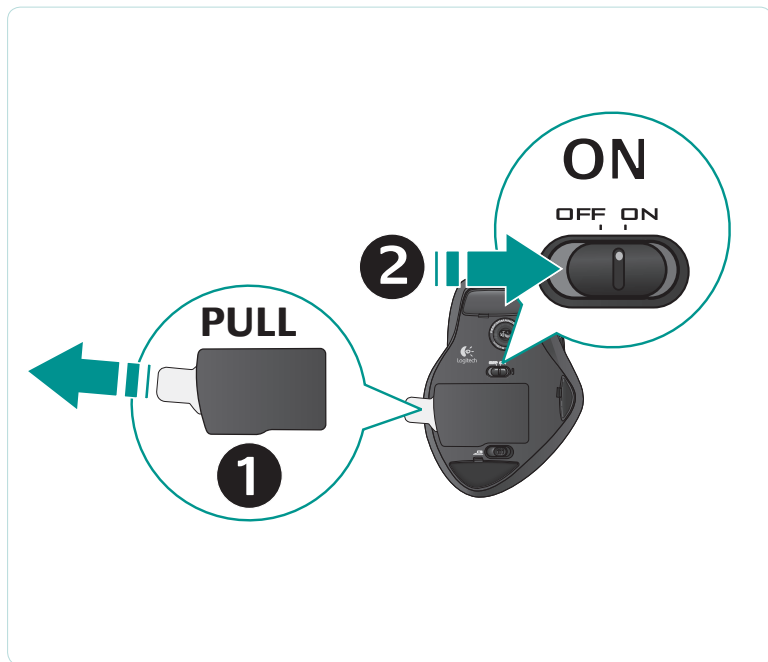

Keyboard features: hot keys

1. Windows Vista® Flip 3D
2. Zoom in/out documents and images or scroll windows and Flip 3D
3. Windows Vista® Gadget
4. Windows Vista® Photo Gallery
5. Multimedia navigation
6. Media player
7. Windows Media Center
8. Windows Calculator
9. PC sleep
10. **Fn** key (for use with F-keys)
11. Battery status indicator (**Fn** + **F11**)