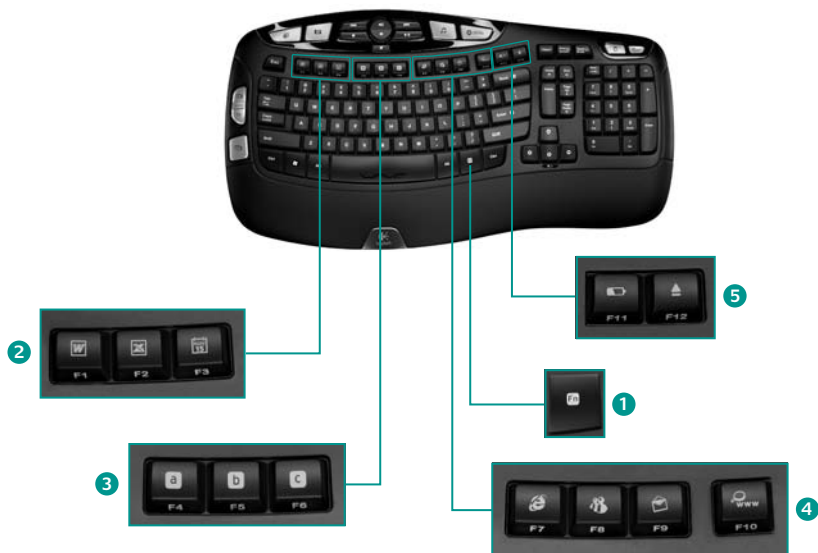

Keyboard features: hot keys

1. Windows Vista® Flip 3D
2. Zoom in/out documents and images or scroll windows and Flip 3D
3. Windows Vista® Gadget
4. Windows Vista® Photo Gallery
5. Multimedia navigation
6. Media player
7. Windows Media Center
8. Windows Calculator
9. PC sleep
10. **Fn** key (for use with F-keys)
11. Battery status indicator (**Fn** + **F11**)

*To enjoy **all** the features of your keyboard or to customize it to suit your needs, please install the Logitech® SetPoint™ Software that comes with your product.*

Keyboard features: F-keys

1. **Fn** key (for use with F-keys)