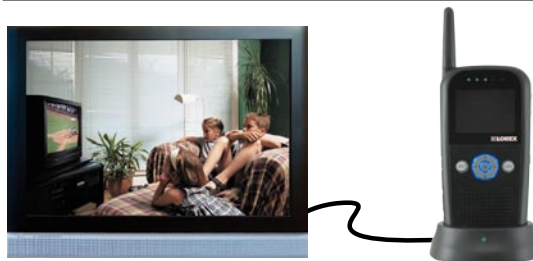

CONNECTS TO ANY TV