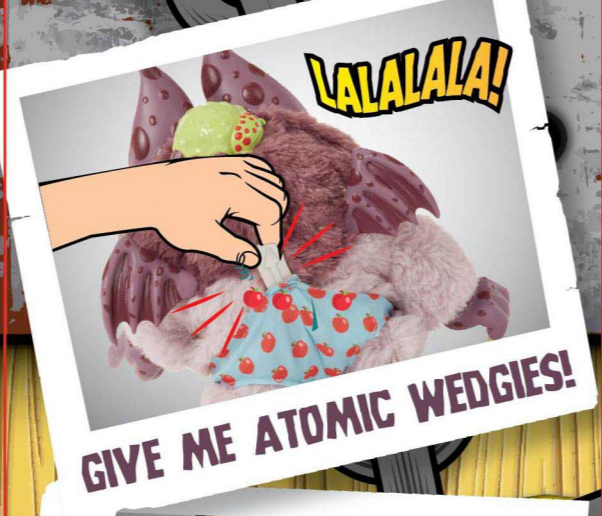

100+
MONSTROUSLY COOL
SOUNDS & EFFECTS!

I LAUGH & FART WHEN YOU TICKLE ME!

MY EYES GLOW WHEN YOU PULL MY TONGUES!

MAKE ME FART USING MY LOCKIE-TALKIE!

WHEN YOU MOVE ME!

I SING, ROAR, & TALK!

CRATE CREATURES SURPRISE!
BIG BLOWOUT!

CRATE CREATURES SURPRISE!

GREEEEOWW!

4+
AGES

100+
MONSTROUSLY COOL
SOUNDS & EFFECTS

**LOCKIE-TALKIE
MAKES YOU
SOUND LIKE
A CREATURE**

GUANO™

**BIGGER, LOUDER,
ANGRIER BEASTS!!**