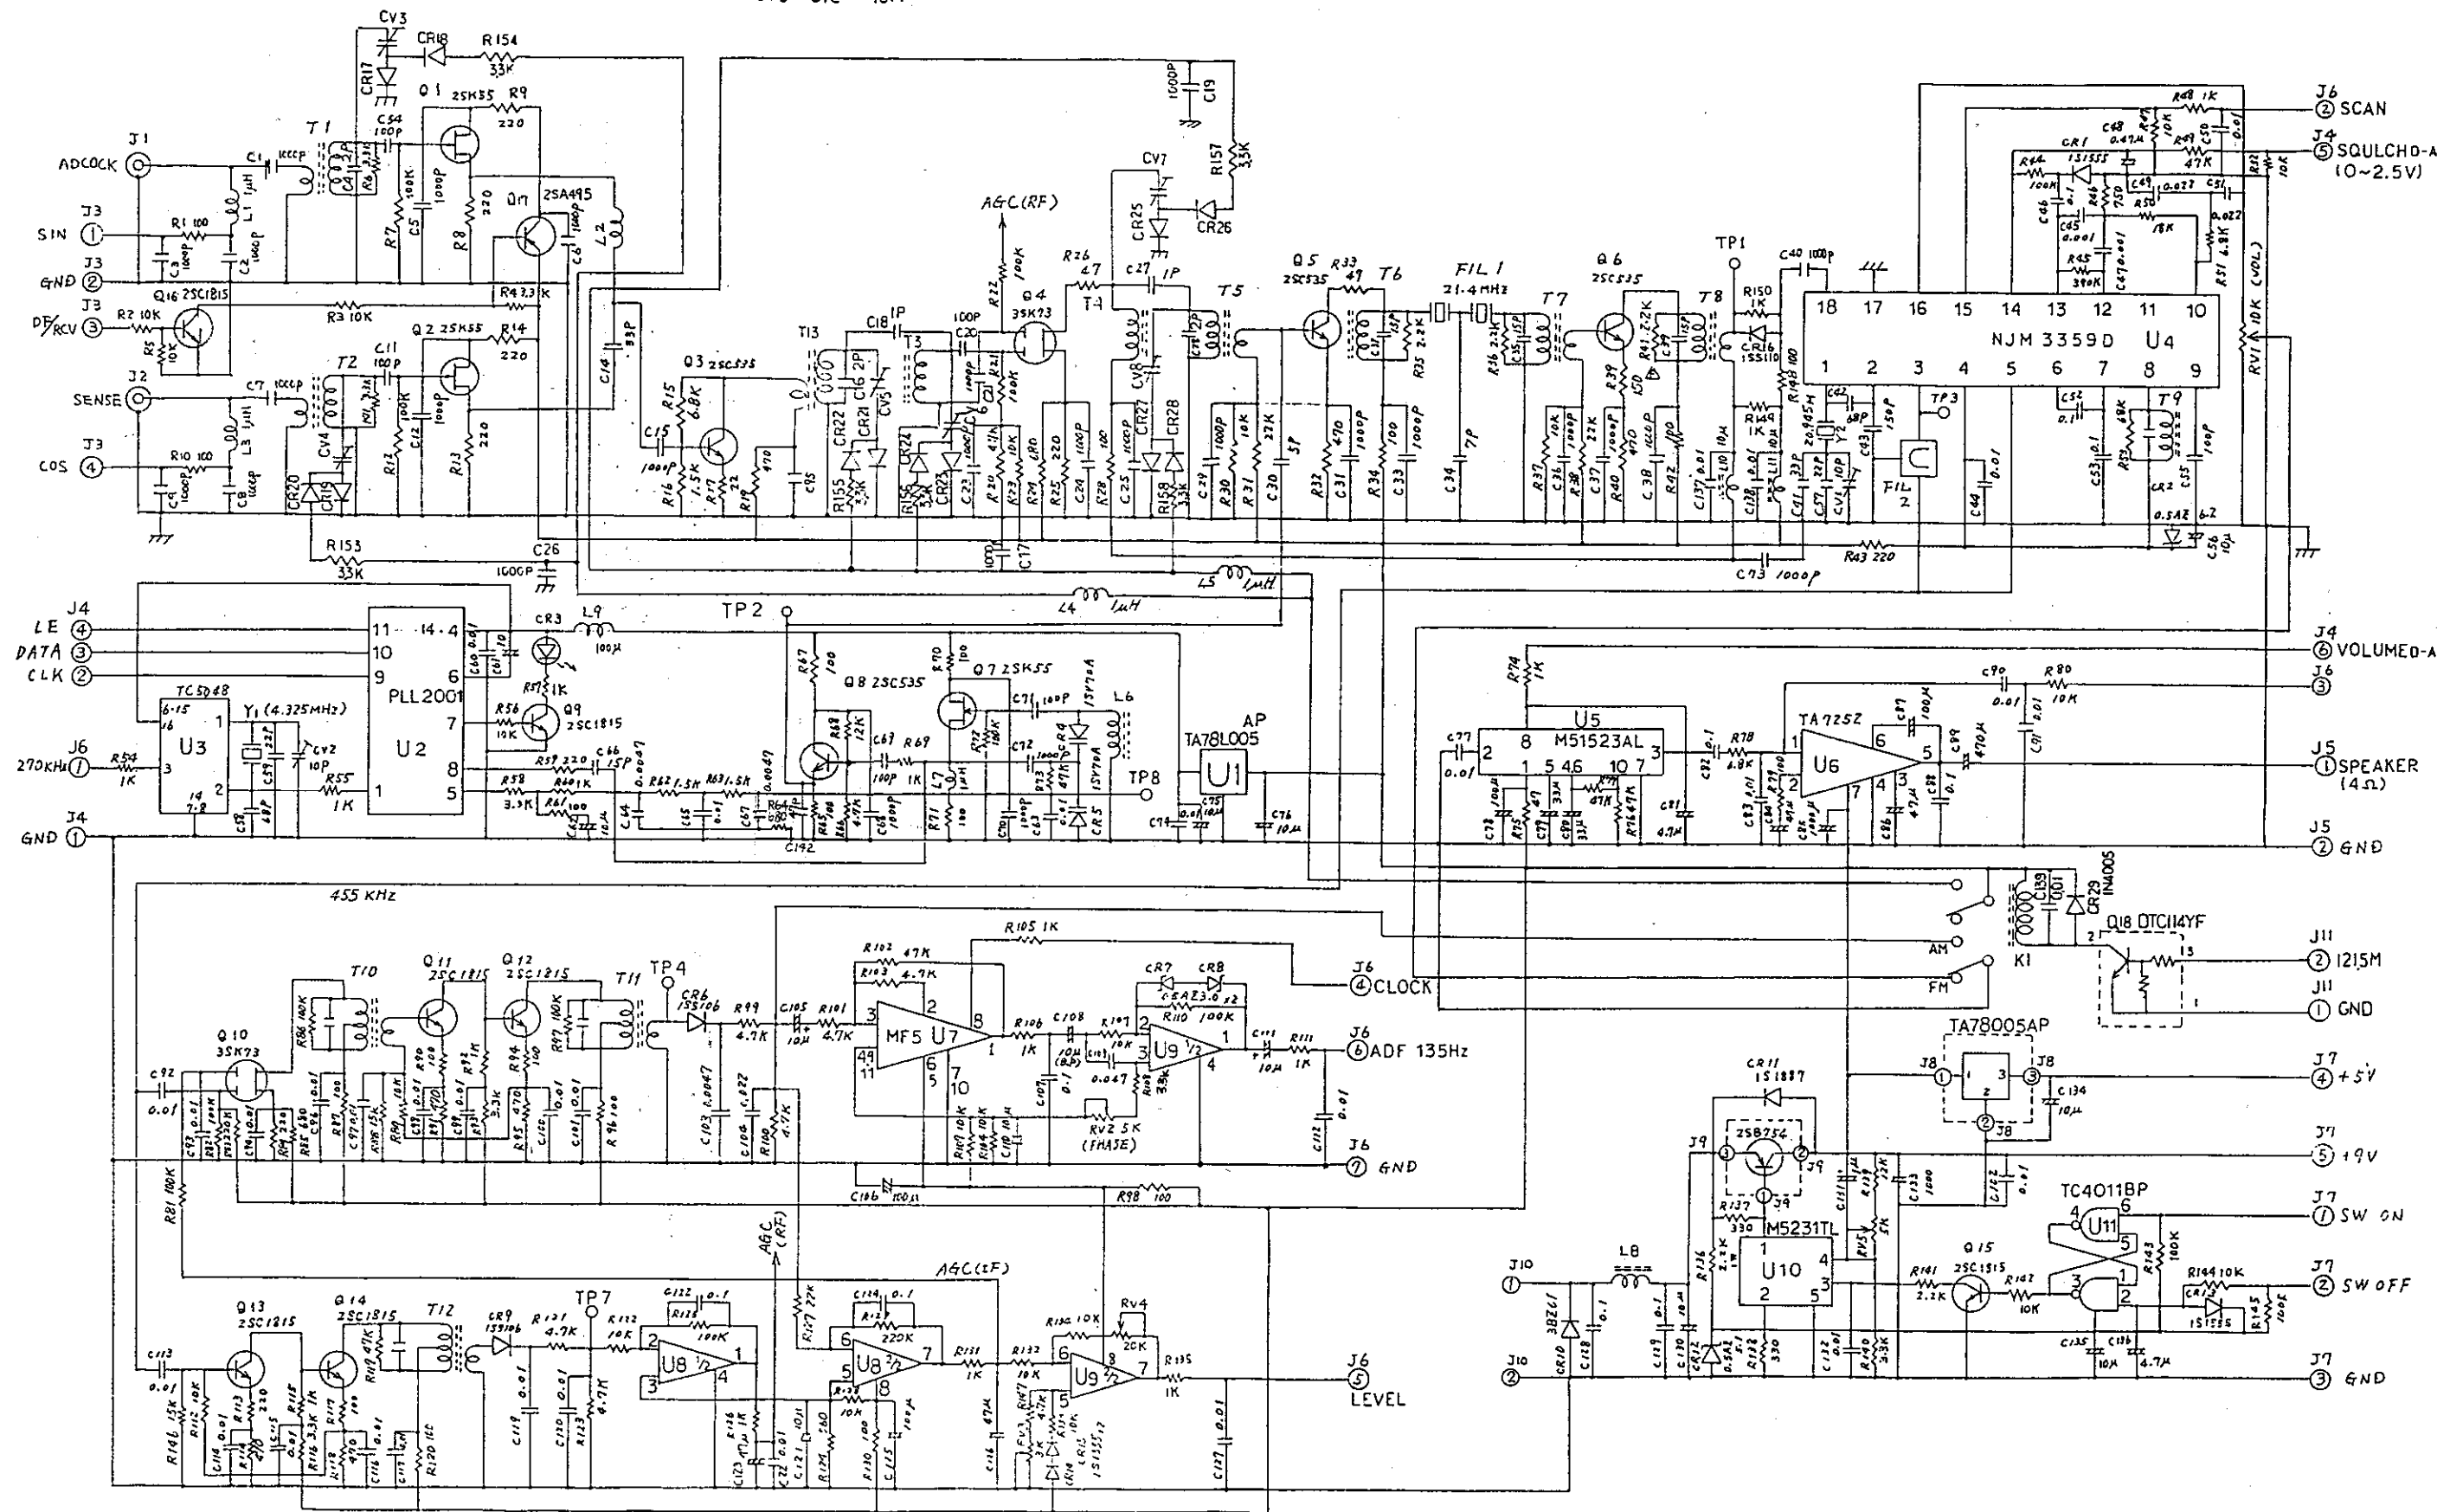

CR17~CR28 15Y49
CV3~CV6 10PF

DIVISION	5.2 CONNECTION DIAGRAMS
TITLE	PB-A3594 RECIVER UNIT
DRAWING NO	3 2 0 3 9 3
TAIYO MUSEN CO. LTD.