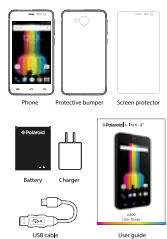

About Polaroid LINK Smartphones

In the Box