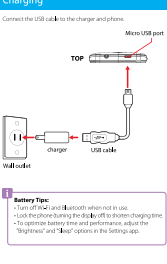

A400 User Guide

10/11/2016

Polaroid LINK 4™

About Polaroid LINK Smartphones

In the Box

Location of Controls

Inserting the SIM Card and Battery

Notifications and Quick Settings

Expandable Storage

Safety, Regulatory and Legal

Charging

Turning ON

Google Play™

FRONT

BACK

www.southernlink.com/555regulatory

LIMITED WARRANTY TO ORIGINAL CONSUMER

This phone is covered by a limited warranty. The warranty is limited to the original consumer who purchased the phone. The warranty does not cover damage caused by accidents, misuse, or unauthorized repairs. For more information, please contact your retailer or visit our website.

Warranty service not provided

Warranty service is not provided for damage caused by accidents, misuse, or unauthorized repairs. The warranty is limited to the original consumer who purchased the phone. For more information, please contact your retailer or visit our website.

DESIGNED BY SOUTHERN LINK MOBILE, INC.

Designed by Southern Link Mobile, Inc. 10/11/2016. All rights reserved. Southern Link Mobile, Inc. is a registered trademark of Southern Link Mobile, Inc. All other trademarks and trade names are those of their respective owners.