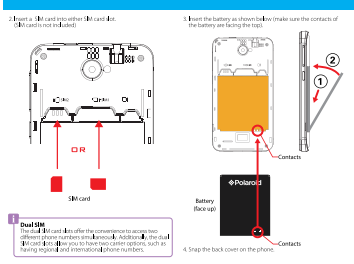

A400 User Guide

10/11/2016

Polaroid LINK 4™

About Polaroid LINK Smartphones

In the Box

Location of Controls

Inserting the SIM Card and Battery

Notifications and Quick Settings

Expandable Storage

Safety, Regulatory and Legal

Charging

Turning ON

Google Play™

FRONT

BACK

www.southernlink.com/555regulatory

LIMITED WARRANTY TO ORIGINAL CONSUMER

This phone is covered by a limited warranty. The warranty is limited to the original consumer who purchased the phone. The warranty does not cover damage caused by accidents, misuse, or unauthorized repairs. For more information, please contact your retailer or visit our website.

Warranty service not provided

Warranty service is not provided for damage caused by accidents, misuse, or unauthorized repairs. The warranty is limited to the original consumer who purchased the phone. For more information, please contact your retailer or visit our website.

DESIGNED BY SOUTHERN LINK MOBILE, INC.

Designed by Southern Link Mobile, Inc. 10/11/2016. All rights reserved. Southern Link Mobile, Inc. is a registered trademark of Southern Link Mobile, Inc. All other trademarks and trade names are those of their respective owners.