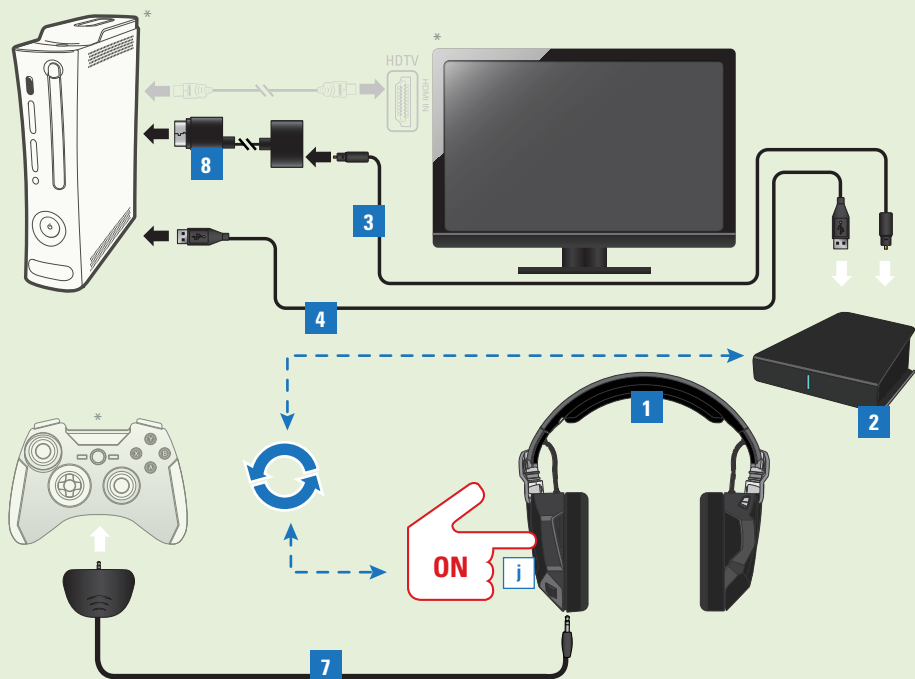

XBOX S - HDMI/COMPONENT/COMPOSITE/VGA

1 2 3 4 7

XBOX - COMPONENT/COMPOSITE/VGA

1 2 3 4 7

XBOX - HDMI

1 2 3 4 7 8

CONNECT TO /CONNEXION À /CONEXIÓN A /ANSCHLUSS AN XBOX

- EN On Xbox 360 navigate to: Settings > System > Console Settings > Audio > Digital Output > Set sound output to Digital Stereo
- DE On Xbox 360 navigate to: Settings > System > Console Settings > Audio > Digital Output > Set sound output to Digital Stereo
- FR On Xbox 360 navigate to: Settings > System > Console Settings > Audio > Digital Output > Set sound output to Digital Stereo
- IT On Xbox 360 navigate to: Settings > System > Console Settings > Audio > Digital Output > Set sound output to Digital Stereo
- ES On Xbox 360 navigate to: Settings > System > Console Settings > Audio > Digital Output > Set sound output to Digital Stereo
- SV On Xbox 360 navigate to: Settings > System > Console Settings > Audio > Digital Output > Set sound output to Digital Stereo
- DA On Xbox 360 navigate to: Settings > System > Console Settings > Audio > Digital Output > Set sound output to Digital Stereo
- PT On Xbox 360 navigate to: Settings > System > Console Settings > Audio > Digital Output > Set sound output to Digital Stereo
- RU On Xbox 360 navigate to: Settings > System > Console Settings > Audio > Digital Output > Set sound output to Digital Stereo