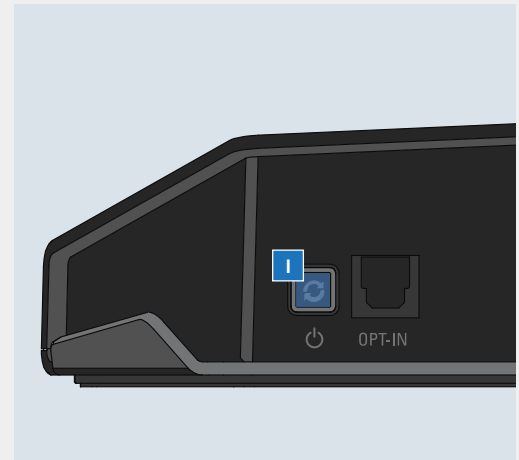

2

EN Double tap button 'I' to pair headset
DE Double tap button 'I' to pair headset
FR Double tap button 'I' to pair headset
IT Double tap button 'I' to pair headset
ES Double tap button 'I' to pair headset
DA Double tap button 'I' to pair headset
SV Double tap button 'I' to pair headset
PT Double tap button 'I' to pair headset
RU Double tap button 'I' to pair headset