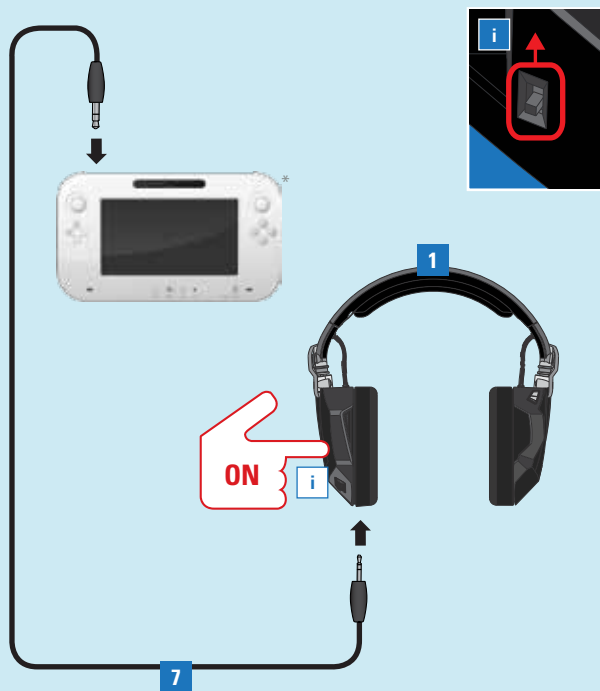

Wii U

1 7

PS4

1 7

PC & MAC - WITHOUT BLUETOOTH

1 2 4 7

M.O.J.O., TABLET, PHONE, PC & MAC - WITH BLUETOOTH :: M.O.J.O., TABLET, PHONE, PC & MAC - WITH BLUETOOTH :: M.O.J.O., TABLET, PHONE, PC & MAC - WITH BLUETOOTH

1

2

3

- EN Turn Bluetooth on and search for devices
- DE Aktivieren Sie Bluetooth und suchen Sie nach Geräten
- FR Activez la fonction Bluetooth et recherchez les appareils
- IT Attivare Bluetooth e cercare dispositivi
- ES Enciende el Bluetooth y busca dispositivos
- SV Aktivér Bluetooth, og søg efter enheder
- DA Aktiver Bluetooth og søk efter enheter
- PT Ligue o Bluetooth para procurar dispositivos
- RU Turn Bluetooth on and search for devices

- EN Press and hold for 5 seconds
- DE Halten Sie die Taste für 5 Sekunden gedrückt
- FR Appuyez pendant 5 secondes.
- IT Premere e tenere premuto per 5 secondi
- ES Mantén presionado durante 5 segundos
- SV Tryk og hold nede i 5 sekunder
- DA Tryk og håll in i 5 sekunder
- PT Prima e mantenha premido durante 5 segundos
- RU Press and hold for 5 seconds

- EN Select the headset from the list
- DE Wählen Sie das Headset aus der Liste aus
- FR Sélectionnez le casque dans la liste.
- IT Selezionare le cuffie dall'elenco
- ES Selecciona los auriculares en la lista
- SV Välj headsettet fra listen
- DA Vælg hørulurarna från listan
- PT Seleccione o auricular na lista
- RU Select the headset from the list