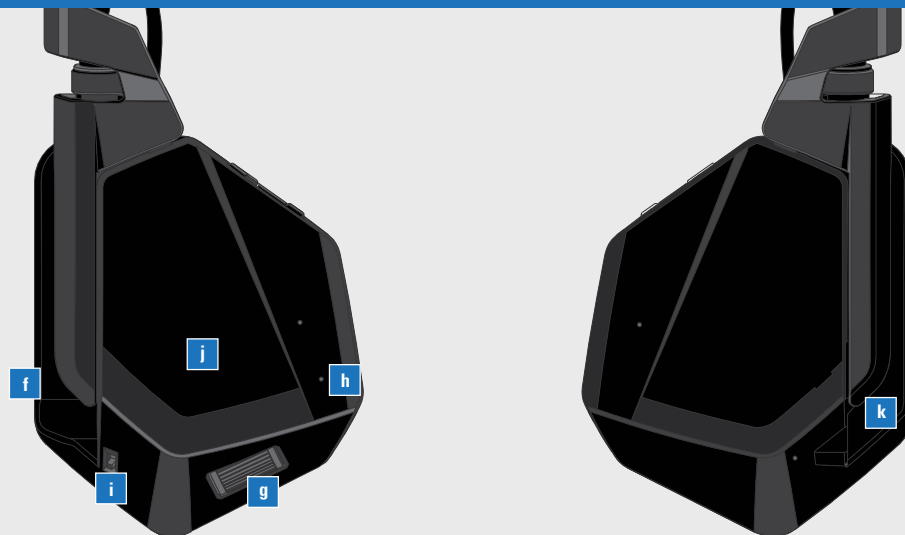

Controls & Connectors :: Controls & Connectors :: Controls & Connectors

f EN 3.5mm Jack
DE 3.5mm Jack
FR 3.5mm Jack
IT 3.5mm Jack
ES 3.5mm Jack
DA 3.5mm Jack
SV 3.5mm Jack
PT 3.5mm Jack
RU 3.5mm Jack

g EN Volume Wheel
DE Volume Wheel
FR Volume Wheel
IT Volume Wheel
ES Volume Wheel
DA Volume Wheel
SV Volume Wheel
PT Volume Wheel
RU Volume Wheel

h EN Headset LED
DE Headset LED
FR Headset LED
IT Headset LED
ES Headset LED
DA Headset LED
SV Headset LED
PT Headset LED
RU Headset LED

i EN Active Noise Cancelling
DE Active Noise Cancelling
FR Active Noise Cancelling
IT Active Noise Cancelling
ES Active Noise Cancelling
DA Active Noise Cancelling
SV Active Noise Cancelling
PT Active Noise Cancelling
RU Active Noise Cancelling

j EN Multi Function
DE Multi Function
FR Multi Function
IT Multi Function
ES Multi Function
DA Multi Function
SV Multi Function
PT Multi Function
RU Multi Function

k EN Micro USB Charge Socket
DE Micro USB Charge Socket
FR Micro USB Charge Socket
IT Micro USB Charge Socket
ES Micro USB Charge Socket
DA Micro USB Charge Socket
SV Micro USB Charge Socket
PT Micro USB Charge Socket
RU Micro USB Charge Socket