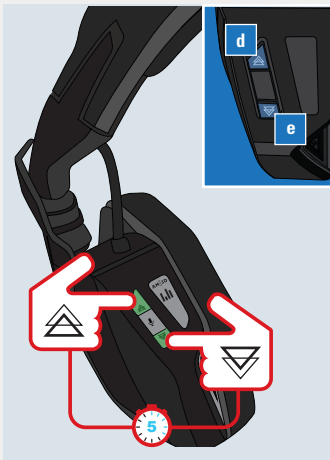

FAQ - Repairing / Repairing / Repairing

1

EN Press and hold previous 'a' & next button 'e' on headset for 5 seconds to enter discover mode
DE Press and hold previous 'a' & next button 'e' on headset for 5 seconds to enter discover mode
FR Press and hold previous 'a' & next button 'e' on headset for 5 seconds to enter discover mode
IT Press and hold previous 'a' & next button 'e' on headset for 5 seconds to enter discover mode
ES Press and hold previous 'a' & next button 'e' on headset for 5 seconds to enter discover mode
DA Press and hold previous 'a' & next button 'e' on headset for 5 seconds to enter discover mode
SV Press and hold previous 'a' & next button 'e' on headset for 5 seconds to enter discover mode
PT Press and hold previous 'a' & next button 'e' on headset for 5 seconds to enter discover mode
RU Press and hold previous 'a' & next button 'e' on headset for 5 seconds to enter discover mode