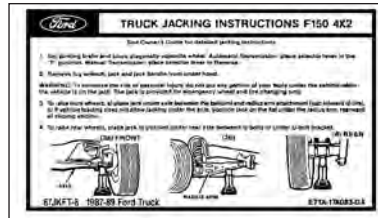

Item ID: 79JKFT-5 Wholesale: \$2.00

1981-86 Ford Truck  
Jack Instruction Decal

Item ID: 80JKFT-6 Wholesale: \$2.00

1984-86 Ford Bronco II - 4x4 Ranger  
Jack Instruction Decal

Item ID: 84JKFT-7 Wholesale: \$2.00