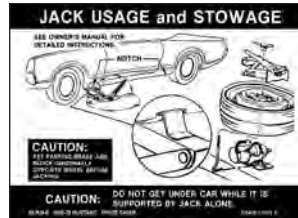

Item ID: 67JKM-5 Wholesale: \$2.00

1968 Ford Mustang - Regular Wheel  
Jack Instruction Decal

Item ID: 68JKM-6 Wholesale: \$2.00

1968 Ford Mustang - Styled Wheels  
Jack Instruction Decal

Item ID: 68JKM-7 Wholesale: \$2.00