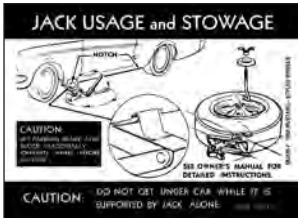

1968 Ford Mustang - Styled Wheels
Jack Instruction Decal

Item ID: 68JKM-7 Wholesale: $2.00