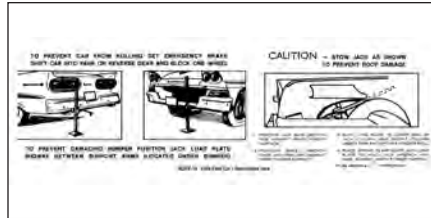

1958 Ford Car
Retractable Jack Instruction Decal
Item ID: 58JKF-14 Wholesale: $2.00