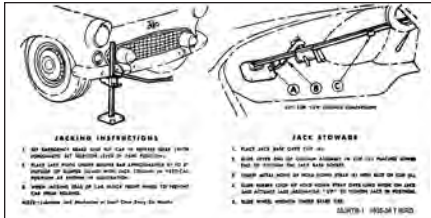

T-Bird Jacking Instructions / Jack Stowage

Self-Adhesive Vinyl Decals as Originals. Add the Finishing Touch with Engine Decals, Jack Instructions / Jack Stowage and Detail Items to your Original or Restored T-Bird.

All Decals are $2.00 each Wholesale. Please Order using our Item ID #.

1955-56 Ford T-Bird
Jack Instruction Decal
Item ID: 55JKTB-1 Wholesale: $2.00