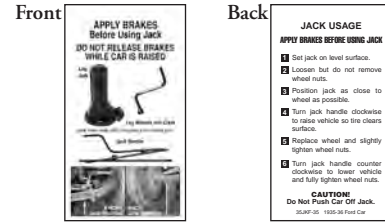

All Decals are \$2.00 each Wholesale. Please Order using our Item ID #.

1932 Ford Car (All)

Tag with Wire

Item ID: 32JKF-33 Wholesale: \$2.00

1933-34 Ford Car (All)

Tag with Wire

Item ID: 33JKF-34 Wholesale: \$2.00