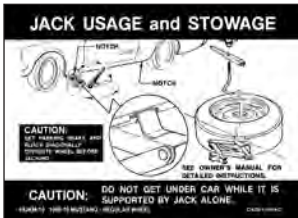

1969-70 Ford Mustang - Regular Wheel
Jack Instruction Decal

Item ID: 69JKM-10 Wholesale: $2.00