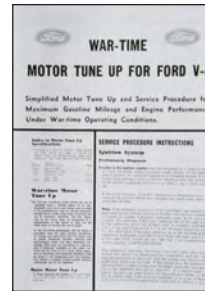

War Time Motor Tune-up for Ford V-8, Service Instructions, Increase Gas Mileage for War Effort

Item ID: MTUP
Wholesale Price: $5.00