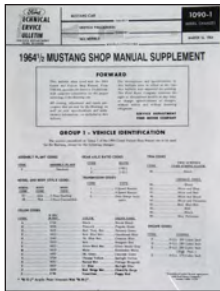

# Mustang Shop Manuals

1964 Ford Comet, Falcon,  
Mustang Shop Manual

Item ID: 64-FMSM  
Wholesale Price: \$21.00

1964½ Mustang Supplement Shop  
Manual

Item ID: 64-MSM  
Wholesale Price: \$7.00

1965 Ford Comet, Falcon, Fairlane  
and Mustang Shop Manual