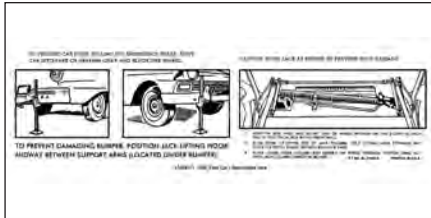

Ford Car Jacking Instructions / Jack Stowage

Self-Adhesive Vinyl Decals as Originals. Add the Finishing Touch with Engine Decals, Jack Instructions / Jack Stowage and Detail Items to your Original or Restored Ford Car.

All Decals are $2.00 each Wholesale. Please Order using our Item ID #.

1957 Ford Car
Retractable Jack Instruction Decal
Item ID: 57JKF-13 Wholesale: $2.00