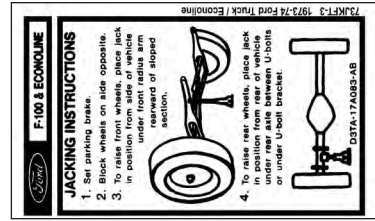

All Decals are \$2.00 each Wholesale. Please Order using our Item ID #.

1966-70 Ford Bronco  
Jack Instruction Decal

Item ID: 66JKFT-1 Wholesale: \$2.00

1968-72 Ford Truck  
Jack Instruction Decal

Item ID: 68JKFT-2 Wholesale: \$2.00