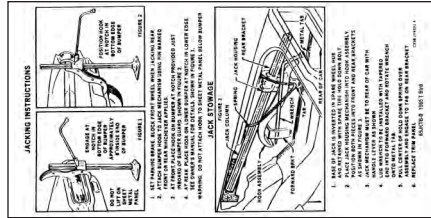

1963 Ford T-Bird  
Jack Instruction Decal  
Item ID: 63JKTB-6 Wholesale: \$2.00

1964 Ford T-Bird  
Jack Instruction Decal  
Item ID: 64JKTB-7 Wholesale: \$2.00

1965 Ford T-Bird  
Jack Instruction Decal  
Item ID: 65JKTB-8 Wholesale: \$2.00