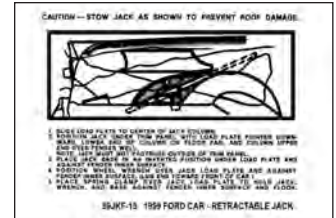

1959 Ford Car
Retractable Jack Instruction Decal
Item ID: 59JKF-15 Wholesale: $2.00