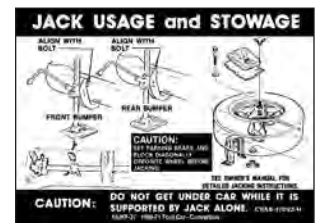

1969-71 Ford Car - Convertible
Jack Instruction Decal
Item ID: 67JKF-27 Wholesale: $2.00