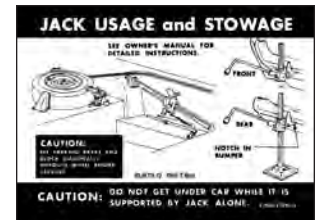

1969 Ford T-Bird
Jack Instruction Decal
Item ID: 69JKTB-12 Wholesale: $2.00