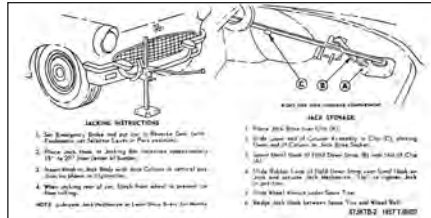

1957 Ford T-Bird
Jack Instruction Decal
Item ID: 57JKTB-2 Wholesale: $2.00