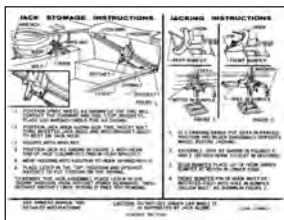

1967 Ford T-Bird
Jack Instruction Decal
Item ID: 67JKTB-10 Wholesale: $2.00