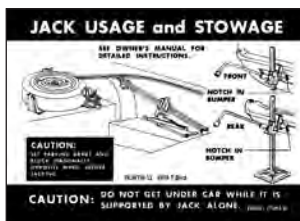

1970 Ford T-Bird
Jack Instruction Decal
Item ID: 70JKTB-13 Wholesale: $2.00