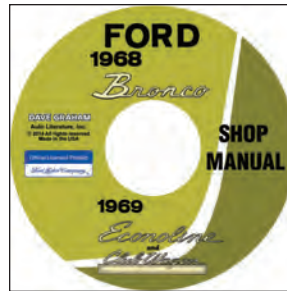

## Bronco Shop Manuals on CD

1966-67 Ford Bronco, Econoline & Recreational Vehicles, Shop Manual, 3 Volumes, CD

Item ID: 66-FBSMC  
Wholesale Price: \$15.00

1968 Ford Bronco, 1969 Econoline & Club Wagon Shop Manuals, CD