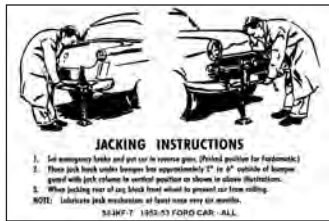

Tag with Wire

Item ID: 42JKF-5 Wholesale: \$2.00

1949-51 Ford Car (All)

Tag with Wire

Item ID: 49JKF-6 Wholesale: \$2.00

1952-53 Ford Car (All)

Jack Instruction Decal

Item ID: 52JKF-7 Wholesale: \$2.00