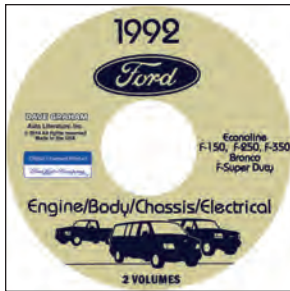

Ford Truck Shop Manuals on CD

1992 Ford Bronco, Econoline, F-150, F-250, F-350, F-Super Duty - Engine/Body/Chassis/Electrical, CD

Item ID: 92-FSMTC
Wholesale Price: $15.00