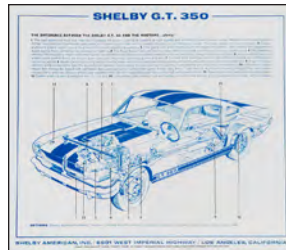

1966 Shelby Poster "The Difference Between G.T. 350 and The Mustang" 10½" x 12¼"

Item ID: 66-GTP
Wholesale Price: $3.00