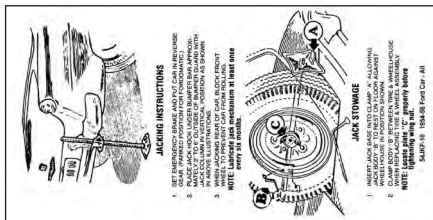

1954-56 Ford Car (All)

Jack Instruction Decal

Item ID: 54JKF-10 Wholesale: $2.00