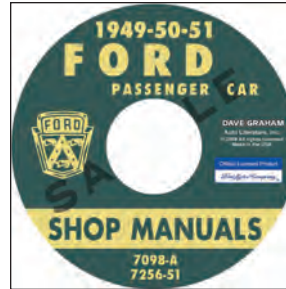

1949-51 Ford Passenger Car Shop Manuals, CD

Item ID: 49-FCMC
Wholesale Price: $15.00