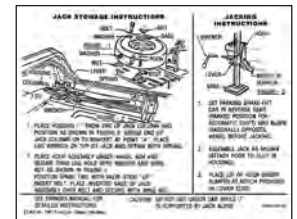

1965 Ford Car - Convertible  
Jack Instruction Decal  
Item ID: 65JKF-21 Wholesale: \$2.00

1966 Ford Car - Sedan/Hardtop  
Jack Instruction Decal  
Item ID: 66JKF-22 Wholesale: \$2.00

1966 Ford Car - Convertible  
Jack Instruction Decal  
Item ID: 66JKF-23 Wholesale: \$2.00