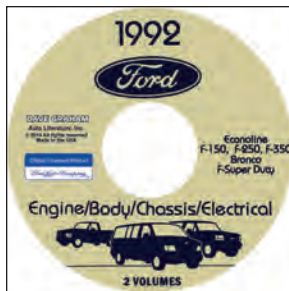

## Bronco Shop Manuals on CD

1992 Ford Bronco, Econoline, F-150, F-250, F-350, F-Super Duty - Engine/Body/Chassis/Electrical, CD

Item ID: 92-FSMTC  
Wholesale Price: \$15.00

1993 Ford Bronco, Econoline, F-150, F-250, F-350, F-Super Duty Service Manual, 3 Volumes, CD