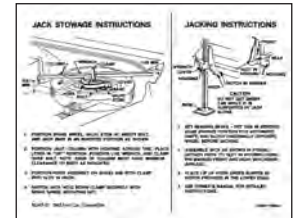

1965 Ford Car - Convertible
Jack Instruction Decal
Item ID: 65JKF-21 Wholesale: $2.00