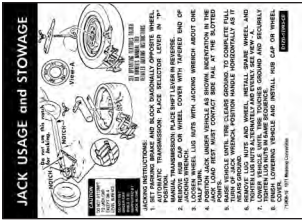

Ford Mustang Jacking Instructions / Jack Stowage

Self-Adhesive Vinyl Decals as Originals. Add the Finishing Touch with Engine Decals, Jack Instructions / Jack Stowage and Detail Items to your Original or Restored Mustang.

All Decals are $2.00 each Wholesale. Please Order using our Item ID #.

1971 Ford Mustang - Convertible
Jack Instruction Decal
Item ID: 71JKM-16 Wholesale: $2.00