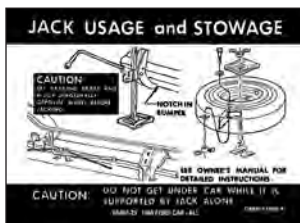

1968 Ford Car (All)
Jack Instruction Decal
Item ID: 68JKF-25 Wholesale: $2.00