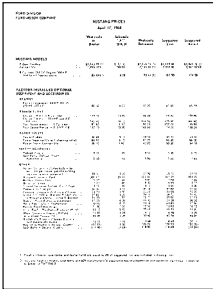

Miscellaneous Ford Car Literature

1964 1/2 and 1965 Ford Mustang Price List

Item ID: 64-FMPL
Wholesale Price: $1.50¢