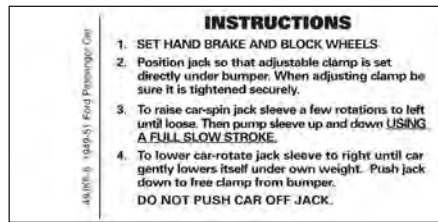

Tag with Wire

Item ID: 42JKF-5 Wholesale: \$2.00

1949-51 Ford Car (All)

Tag with Wire

Item ID: 49JKF-6 Wholesale: \$2.00

1952-53 Ford Car (All)

Jack Instruction Decal

Item ID: 52JKF-7 Wholesale: \$2.00