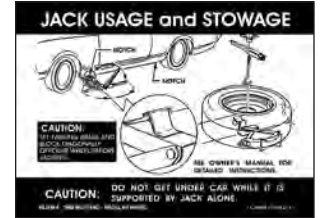

1968 Ford Mustang - Regular Wheel
Jack Instruction Decal

Item ID: 68JKM-6 Wholesale: $2.00