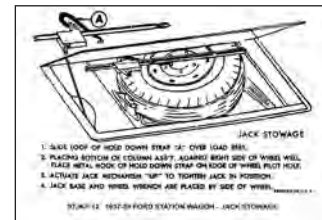

Item ID: 54JKF-10 Wholesale: \$2.00

1957-58 Ford Car

Jack Instruction Decal

Item ID: 57JKF-11 Wholesale: \$2.00

1957-59 Ford Station Wagon

Tire Stowage Decal

Item ID: 57JKF-12 Wholesale: \$2.00