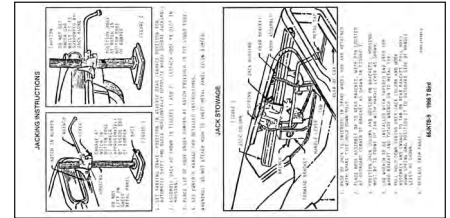

1963 Ford T-Bird  
Jack Instruction Decal  
Item ID: 63JKTB-6 Wholesale: \$2.00

1964 Ford T-Bird  
Jack Instruction Decal  
Item ID: 64JKTB-7 Wholesale: \$2.00

1965 Ford T-Bird  
Jack Instruction Decal  
Item ID: 65JKTB-8 Wholesale: \$2.00