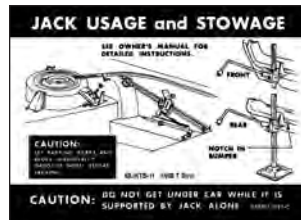

1968 Ford T-Bird
Jack Instruction Decal
Item ID: 68JKTB-11 Wholesale: $2.00