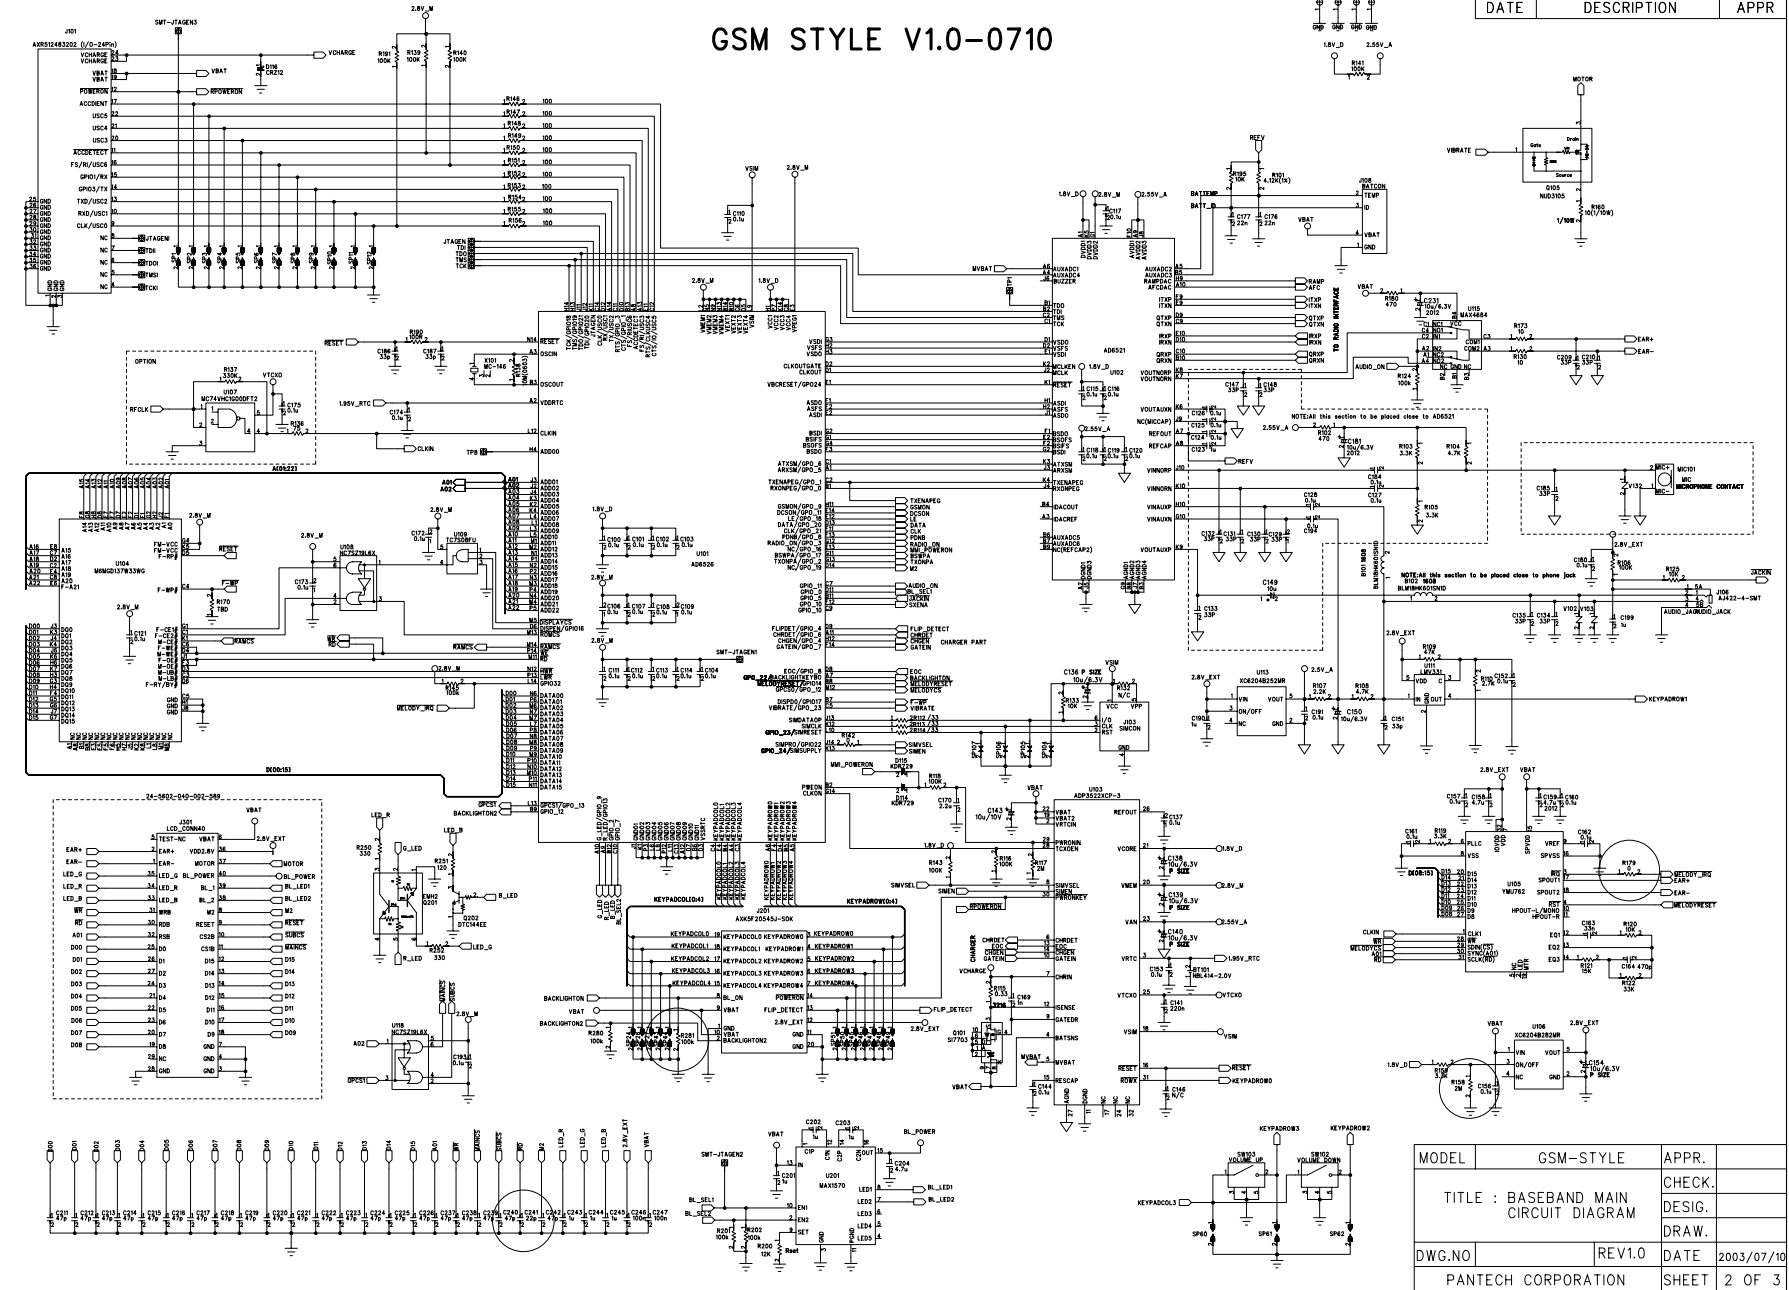

GSM STYLE V1.0-0710

REVISIONS		
DATE	DESCRIPTION	APPR

MODEL	GSM-STYLE	APPR.
TITLE : BASEBAND MAIN CIRCUIT DIAGRAM		CHECK.
		DESIG.
		DRAW.
DWG.NO	REV1.0	DATE
PANTECH CORPORATION		SHEET 2 OF 3

REVISIONS		
DATE	DESCRIPTION	APPR

CONFIDENTIAL

GSM : 880-915MHz
DCS : 1710-1785MHz

MODEL	STYLE	APPR.
TITLE : RF MAIN CIRCUIT DIAGRAM		CHECK.
		DESIG.
		DRAW.
DWG.NO	REV:1.0	DATE 2003/07/10
PANTECH CORPORATION		SHEET 1 OF 3

DWG.NO

STYLE KEYPAD--3COLOR-LED

REVISIONS		
DATE	DESCRIPTION	APPR

MODEL	GSM-STYLE	APPR.	
TITLE : BASEBAND KEYPAD CIRCUIT DIAGRAM		CHECK.	
		DESIG.	
		DRAW.	
DWG.NO	REV 1.0	DATE	2003/07/02
PANTECH CORPORATION		SHEET	3 OF 3

STYLE KEY REV 0.8