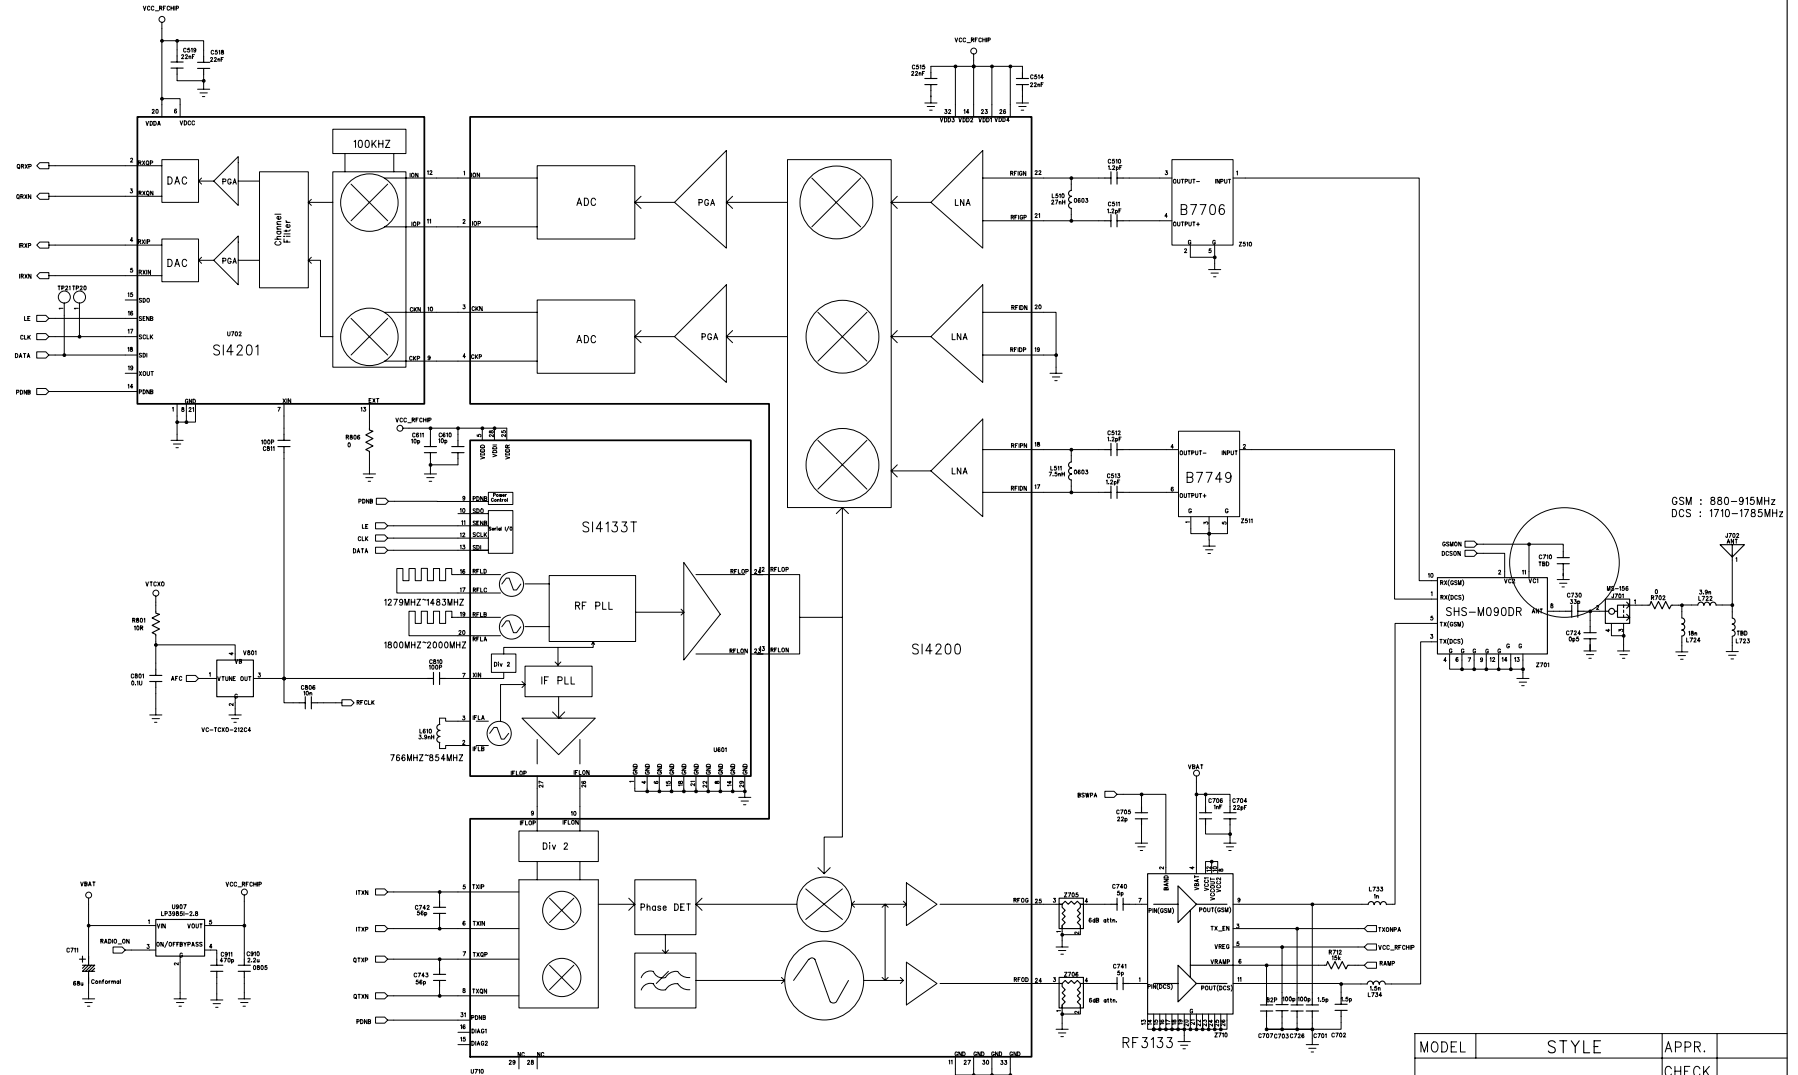

GSM STYLE V1.0-0710

REVISIONS		
DATE	DESCRIPTION	APPR

MODEL	GSM-STYLE	APPR.
TITLE : BASEBAND MAIN CIRCUIT DIAGRAM		CHECK.
		DESIG.
		DRAW.
DWG.NO	REV1.0	DATE
PANTECH CORPORATION		SHEET 2 OF 3

REVISIONS		
DATE	DESCRIPTION	APPR

CONFIDENTIAL

GSM : 880-915MHz
DCS : 1710-1785MHz

MODEL	STYLE	APPR.
TITLE : RF MAIN CIRCUIT DIAGRAM		CHECK.
		DESIG.
		DRAW.
DWG.NO	REV:1.0	DATE 2003/07/10
PANTECH CORPORATION		SHEET 1 OF 3

DWG.NO

STYLE KEYPAD--3COLOR-LED

REVISIONS		
DATE	DESCRIPTION	APPR

MODEL	GSM-STYLE	APPR.	
TITLE : BASEBAND KEYPAD CIRCUIT DIAGRAM		CHECK.	
		DESIG.	
		DRAW.	
DWG.NO	REV 1.0	DATE	2003/07/02
PANTECH CORPORATION		SHEET	3 OF 3

STYLE KEY REV 0.8