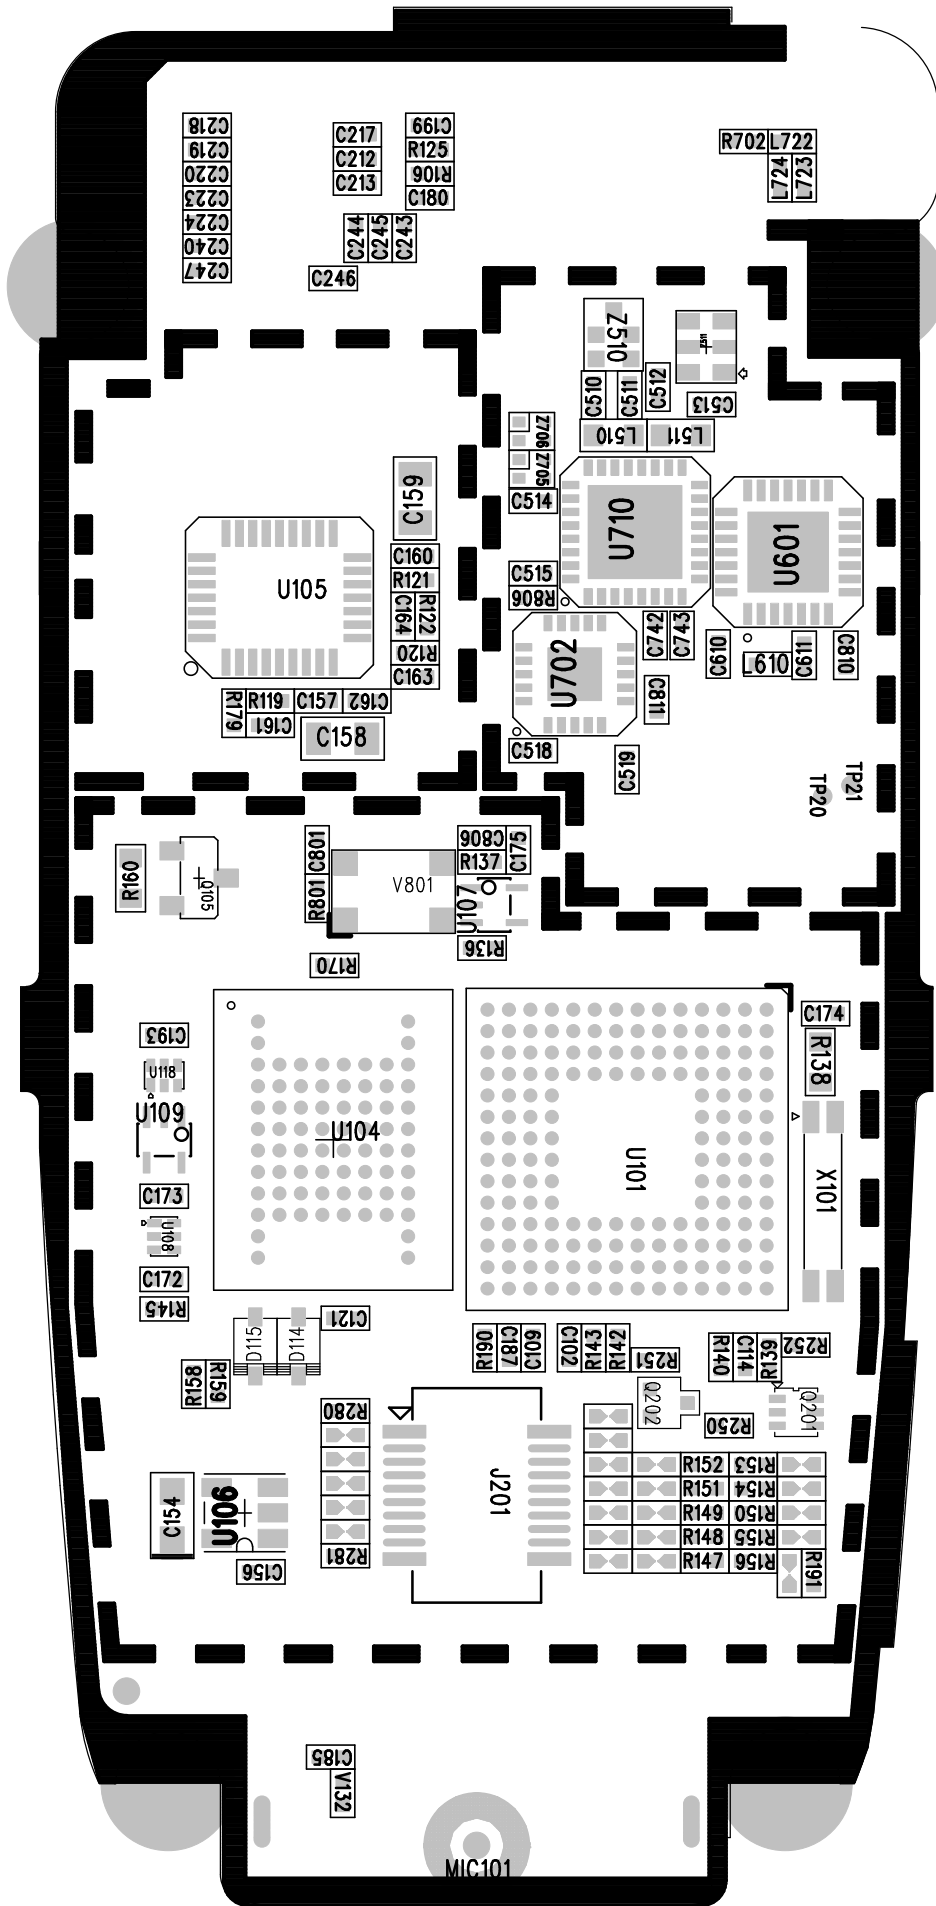

GSM STYLE V1.0-0710

REVISIONS		
DATE	DESCRIPTION	APPR

MODEL	GSM-STYLE	APPR.
TITLE : BASEBAND MAIN CIRCUIT DIAGRAM		CHECK.
		DESIG.
		DRAW.
DWG.NO	REV1.0	DATE
PANTECH CORPORATION		SHEET 2 OF 3

REVISIONS		
DATE	DESCRIPTION	APPR

CONFIDENTIAL

GSM : 880-915MHz
DCS : 1710-1785MHz

MODEL	STYLE	APPR.
TITLE : RF MAIN CIRCUIT DIAGRAM		CHECK.
		DESIG.
		DRAW.
DWG.NO	REV:1.0	DATE 2003/07/10
PANTECH CORPORATION		SHEET 1 OF 3

DWG.NO

STYLE KEYPAD--3COLOR-LED

REVISIONS		
DATE	DESCRIPTION	APPR

MODEL	GSM-STYLE	APPR.	
TITLE : BASEBAND KEYPAD CIRCUIT DIAGRAM		CHECK.	
		DESIG.	
		DRAW.	
DWG.NO	REV 1.0	DATE	2003/07/02
PANTECH CORPORATION		SHEET	3 OF 3

STYLE KEY REV 0.8