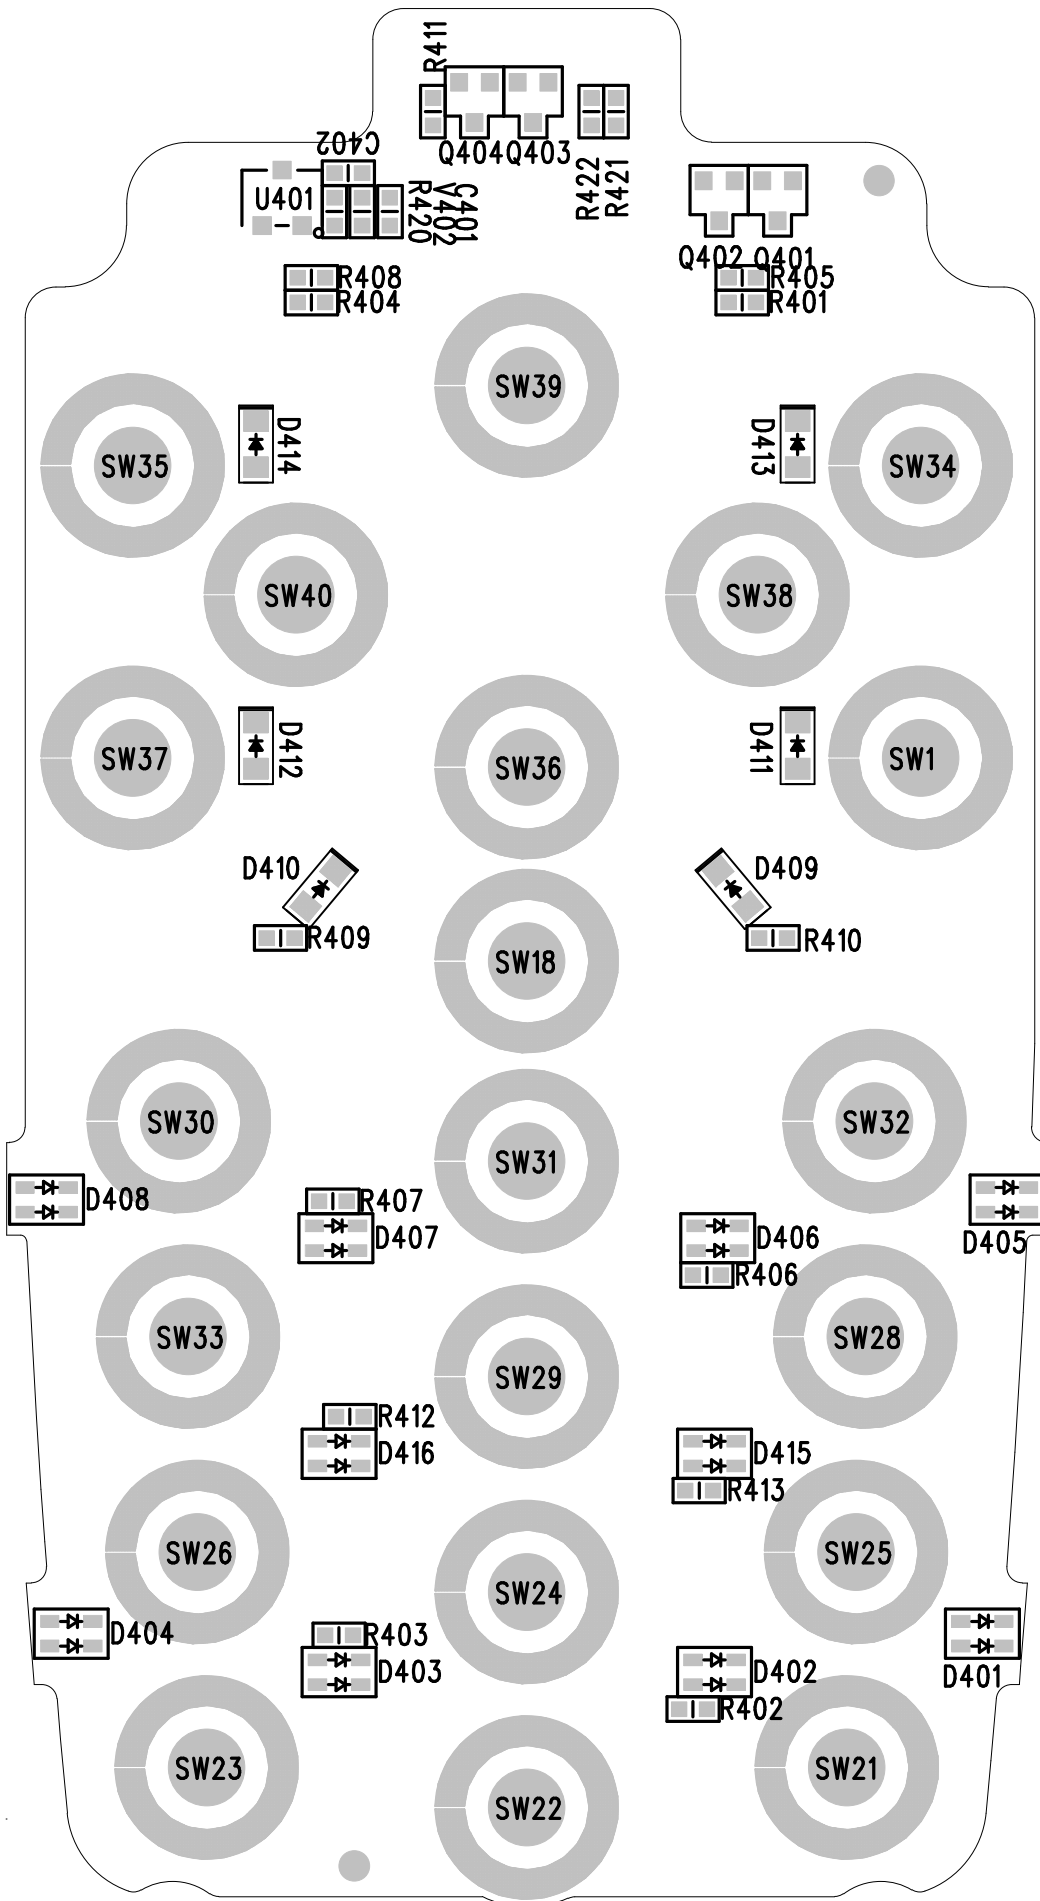

GSM STYLE V1.0-0710

REVISIONS		
DATE	DESCRIPTION	APPR

MODEL	GSM-STYLE	APPR.
TITLE : BASEBAND MAIN CIRCUIT DIAGRAM		CHECK.
		DESIG.
		DRAW.
DWG.NO	REV1.0	DATE
PANTECH CORPORATION		SHEET 2 OF 3

REVISIONS		
DATE	DESCRIPTION	APPR

CONFIDENTIAL

GSM : 880-915MHz
DCS : 1710-1785MHz

MODEL	STYLE	APPR.
TITLE : RF MAIN CIRCUIT DIAGRAM		CHECK.
		DESIG.
		DRAW.
DWG.NO	REV:1.0	DATE 2003/07/10
PANTECH CORPORATION		SHEET 1 OF 3

DWG.NO

STYLE KEYPAD--3COLOR-LED

REVISIONS		
DATE	DESCRIPTION	APPR

MODEL	GSM-STYLE	APPR.	
TITLE : BASEBAND KEYPAD CIRCUIT DIAGRAM		CHECK.	
		DESIG.	
		DRAW.	
DWG.NO	REV 1.0	DATE	2003/07/02
PANTECH CORPORATION		SHEET	3 OF 3

STYLE KEY REV 0.8