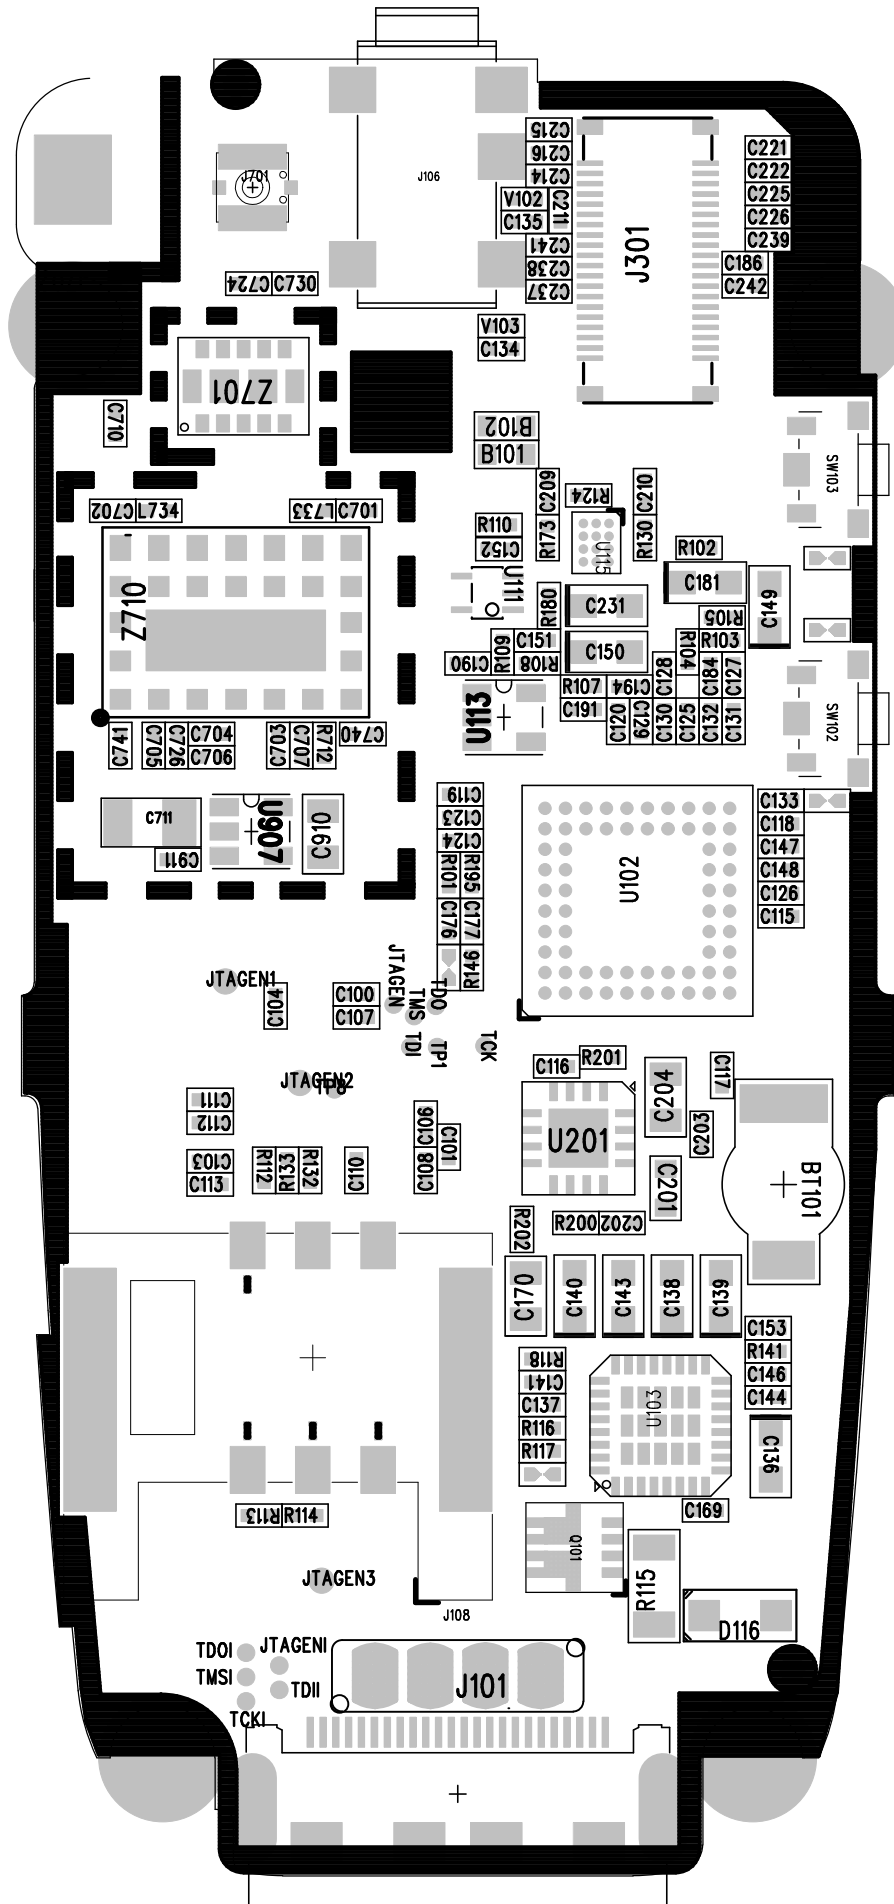

GSM STYLE V1.0-0710

REVISIONS		
DATE	DESCRIPTION	APPR

MODEL	GSM-STYLE	APPR.
TITLE : BASEBAND MAIN CIRCUIT DIAGRAM		CHECK.
		DESIG.
		DRAW.
DWG.NO	REV1.0	DATE
PANTECH CORPORATION		SHEET 2 OF 3

REVISIONS		
DATE	DESCRIPTION	APPR

CONFIDENTIAL

GSM : 880-915MHz
DCS : 1710-1785MHz

MODEL	STYLE	APPR.
TITLE : RF MAIN CIRCUIT DIAGRAM		CHECK.
		DESIG.
		DRAW.
DWG.NO	REV:1.0	DATE 2003/07/10
PANTECH CORPORATION		SHEET 1 OF 3

DWG.NO

STYLE KEYPAD--3COLOR-LED

REVISIONS		
DATE	DESCRIPTION	APPR

MODEL	GSM-STYLE	APPR.	
TITLE : BASEBAND KEYPAD CIRCUIT DIAGRAM		CHECK.	
		DESIG.	
		DRAW.	
DWG.NO	REV 1.0	DATE	2003/07/02
PANTECH CORPORATION		SHEET	3 OF 3

STYLE KEY REV 0.8