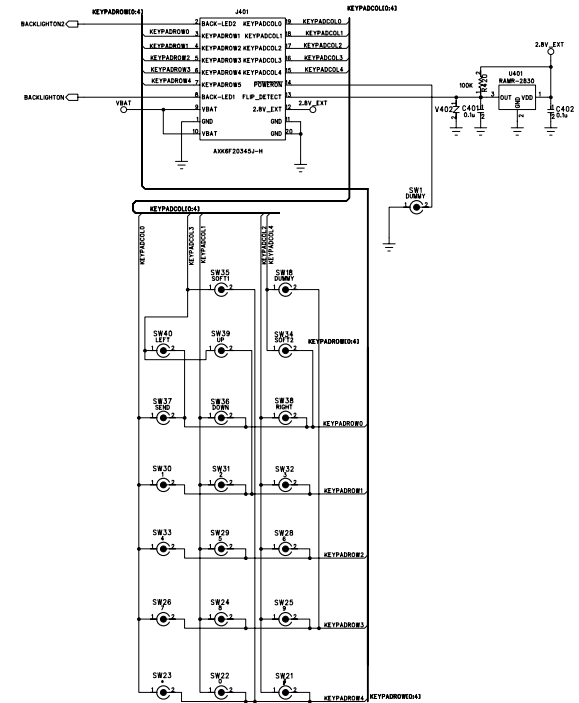

CONFIDENTIAL

GSM : 880-915MHz
DCS : 1710-1785MHz

MODEL	STYLE	APPR.
TITLE : RF MAIN CIRCUIT DIAGRAM		CHECK.
		DESIG.
		DRAW.
DWG.NO	REV:1.0	DATE 2003/07/10
PANTECH CORPORATION		SHEET 1 OF 3

DWG.NO

STYLE KEYPAD--3COLOR-LED

REVISIONS		
DATE	DESCRIPTION	APPR

MODEL	GSM-STYLE	APPR.	
TITLE : BASEBAND KEYPAD CIRCUIT DIAGRAM		CHECK.	
		DESIG.	
		DRAW.	
DWG.NO	REV 1.0	DATE	2003/07/02
PANTECH CORPORATION		SHEET	3 OF 3

STYLE KEY REV 0.8