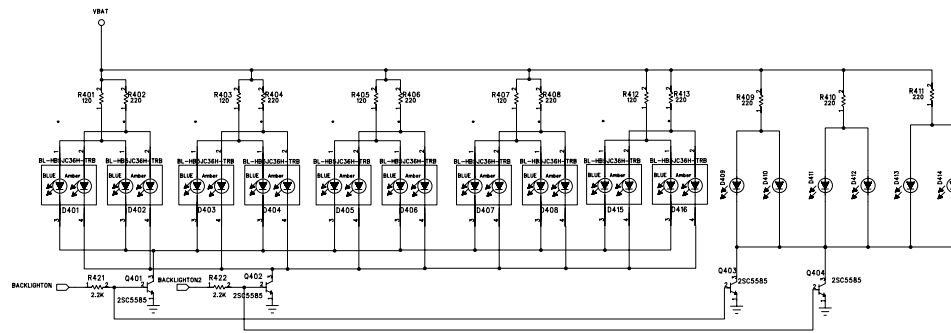

CONFIDENTIAL

GSM : 880-915MHz
DCS : 1710-1785MHz

MODEL	STYLE	APPR.
TITLE : RF MAIN CIRCUIT DIAGRAM		CHECK.
		DESIG.
		DRAW.
DWG.NO	REV:1.0	DATE 2003/07/10
PANTECH CORPORATION		SHEET 1 OF 3

DWG.NO

STYLE KEYPAD--3COLOR-LED

REVISIONS		
DATE	DESCRIPTION	APPR

MODEL	GSM-STYLE	APPR.	
TITLE : BASEBAND KEYPAD CIRCUIT DIAGRAM		CHECK.	
		DESIG.	
		DRAW.	
DWG.NO	REV 1.0	DATE	2003/07/02
PANTECH CORPORATION		SHEET	3 OF 3

STYLE KEY REV 0.8