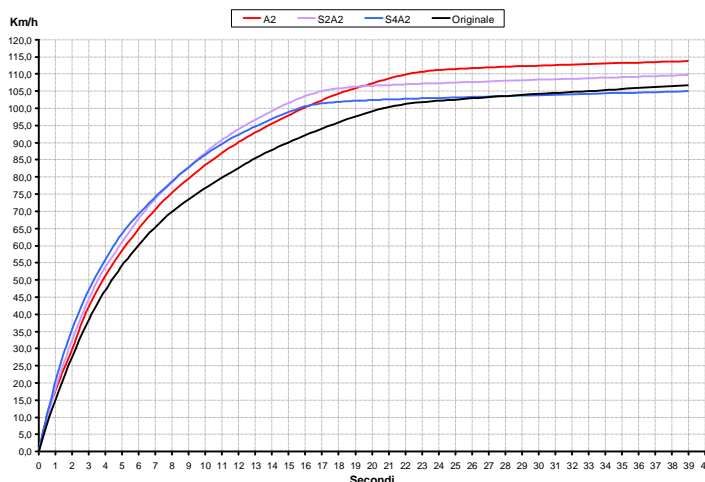

The PowerRing acts on the following parameters:

- Reports of the variator ratio (minimum and maximum).
- Operating speed variator.
- Regime of operation of the clutch.

The PowerRing is designed to be mounted on the original variators, with the necessary attention can run with many aftermarket variators.

Comparison of the acceleration curve and the original curve acceleration PowerRing in 3 different calibrations.

List Scooter e Quad

Aprilia	PowerRng
Atlantic 125 4t	PR009
Atlantic 200 4t	PR009
Atlantic 250 4t	PR009
Atlantic 500 4t (6 Rulli)	PR012
Atlantic Sprint 400 4t	PR012
Atlantic Sprint 500 4t (8 Rulli)	PR012
Arrecife 400 4t	PR012
Arrecife 500 4t	PR012
Leonardo 125 4t (Rotax)	PR001
Leonardo 150 4t (Rotax)	PR001
Leonardo ST 125 4t (Rotax)	PR001
Leonardo ST 150 4t (Rotax)	PR001
Leonardo 250 4t (Yamaha)	PR008
Leonardo 300 4t (Yamaha)	PR008
Mojito 125 RY 4t (Leader)	PR009
Scarabeo 125 4t (Piaggio)	PR009
Scarabeo 125 4t (Rotax)	PR001
Scarabeo 150 4t (Rotax)	PR001
Scarabeo 250 4t (Piaggio)	PR009
Scarabeo 300 4t (Piaggio)	PR009
Scarabeo 500 4t (6 Rulli)	PR012
Scarabeo Light 250 4t	PR009
Scarabeo Light 400 4t	PR012
Scarabeo Light 500 4t (8 Rulli)	PR012
Sportcity 125 4t	PR009
Sportcity 200 4t	PR009
Sportcity 250 4t	PR009
Sportcity 300 4t	PR009
SR 125 2t	PR009
SR 150 2t	PR009
Benelli	
Adiva 125 4t	PR009
Adiva 150 4t	PR009
Adiva 250 4t	PR009
Velvet 125 4t (Yamaha)	PR014
Velvet 150 4t (Yamaha)	PR014
Velvet 250 4t (Yamaha)	PR008
Velvet 400 4t (Suzuki)	PR012
Velvet 400 Dusk 4t (Zuzuki)	PR012
CF Moto	
Urban R 150 4T**	
Derbi	
Boulevard 125 4t	PR009
Boulevard 150 4t	PR009
Boulevard 250 4t	PR009
GP1 125 4t	PR009
GP1 250 4t	PR009
Gilera	
DNA 125 4t	PR009
DNA 180 4t	PR009
Fuoco 500 4t	PR012
Nexus 125 4t	PR009
Nexus 250 4t	PR009
Nexus 500 4t (6 Rulli)	PR012
Nexus 500 4t (8 Rulli)	PR012
GP800	PR016*
Runner 125 VXR 4t	PR009
Runner 180 VXR 4t	PR009