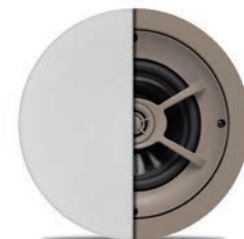

Protege C641

ITEM	U/M	MSRP	DEALER
PAS11641	Pair	$475	$190

One pair of ceiling speakers with 6½" graphite woofers, 1" pivoting aluminum dome tweeters, +3dB bass & treble contour switches and 125 watt power handling.

- Replaces C640 Ceiling Speakers
- Power Handling: 125 Watts
- Frequency Response: 32Hz - 22kHz
- Impedance: 8Ω
- Sensitivity: 92dB 1W/1m
- Includes Thin-Bezel Grilles held by Neo Magnets
- Diameter x Depth: 9¼" x 3½"
- Ceiling Cut Out: 8¼"