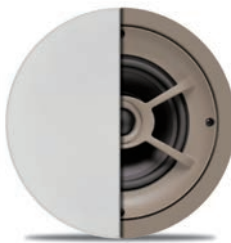

Protege C635

ITEM	U/M	MSRP	DEALER
C635	Pair	$340	$135

One pair of ceiling speakers with 6½" aluminum woofers, 1" pivoting titanium dome tweeters and 100 watt power handling.

- New Ceiling Speakers
- Power Handling: 100 Watts
- Frequency Response: 40Hz - 22kHz
- Impedance: 8Ω
- Sensitivity: 92dB 1W/1m
- Includes Thin-Bezel Grilles held by Neo Magnets
- Diameter x Depth: 9¼" x 3¾"
- Ceiling Cut Out: 8¼"