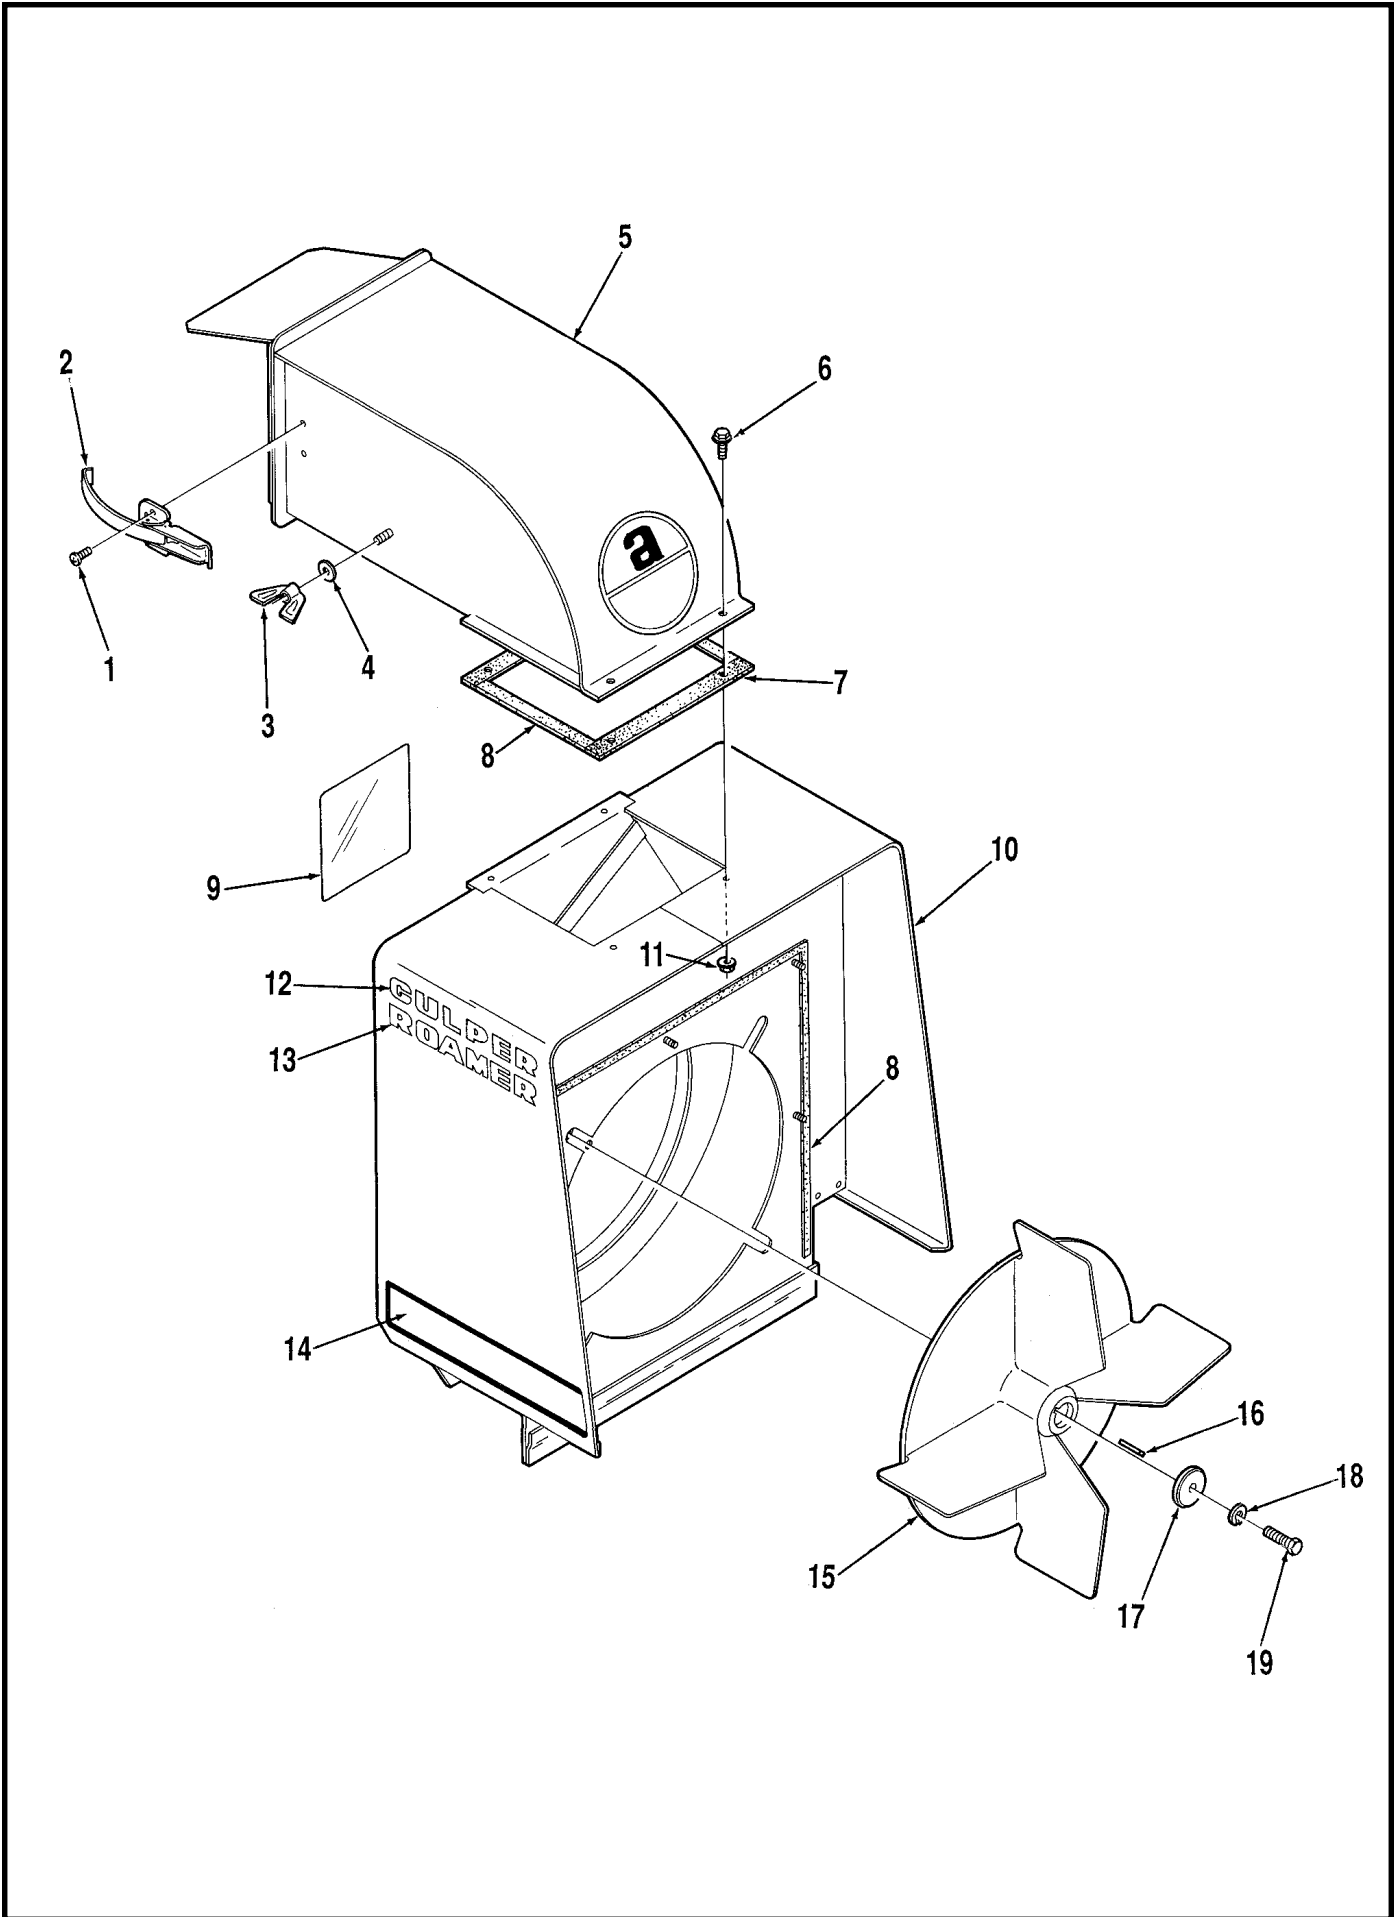

Model _____ Serial No. _____

CHASSIS

Item	Part No.	Qty	Description
1	344265	1	Cable Clamp, Roamer only
2	442291	1	Nipple
3	442305	1	Connector
4	342606	1	Gasoline Engine
*	342607	1	Outer Air Filter (Foam)
*	342608	1	Inner Air Filter (Paper)
*	342611	1	Muffler
*	342612	1	Muffler Bolt
*	342613	1	Muffler Bolt Retainer
*	340795	1	Top Bracket
5	344346	2	Cable Clamp
6	357818	1	Left Brace
7		2	3/8-16 x 1 Bolt
8		2	3/8 Flat Washer
9		2	3/8-16 Nut
10	359875	1	Base, Roamer only
	359820	1	Base, Gulper Roamer only
11	340812	1	Funnel
12	367192	10	Washer, Roamer only
13	362883	2	Spring Washer, Roamer only
14	340073	2	Wheel, Roamer only
	359805	2	Wheel, Gulper Roamer only
15		2	Cotter Key
16	340103	2	Hub Cap, Roamer only
17	357819	1	Right Brace
18		2	1/4-20 Nut
19		2	1/4 Flat Washer
20		2	1/4 Lock Washer
21		2	1/4-20 x 1-1/4 Screw
22	343471	1	Collector Bag
**	340359	1	Bag Support Trailer (not shown)
23	359817	1	Handle
24	343560	1	Throttle Cable
25	015350	1	Decal, Throttle

* = Replacement Parts for Engine

** = Optional Accessory

BLOWER HOUSING

Item	Part No.	Qty	Description
	359806	1	Blower Housing Assembly (#1-14)
1		4	#10-24 x 1/2 Screw
2	371181	2	Clamp
3	206677	2	Wing Nut
4		2	1/4 Flat Washer
5	359809	1	Exhaust Chute
6		4	1/4-20 x 1/2 Screw
7	355917	2	Gasket
8	300314	5'	Gasket (1.5 Meters)
9	015377	1	Decal, Instructions
10	359808	1	Blower Housing
11		4	1/4-20 Nut
12	014363	1	Decal, Gulper Roamer only
13	014361	2	Decal, Roamer
14	014367	1	Decal, Right Stripe
*	014368	1	Decal, Left Stripe
15	359824	1	Impeller
16	340863	1	Key
17	367117	1	Washer
18		1	3/8 Lock Washer
19		1	3/8-24 x 1-1/4 Bolt
**	359885	1	Wand Kit with Adapter and 6" x 15' Hose
**	359884	1	Wand Kit with Adapter and 3" x 15' Hose
**	359016	1	Safety Interlock Kit - shuts off engine when impeller cover or hose adapter is removed.
* = Not Shown			
** = Optional Accessory			