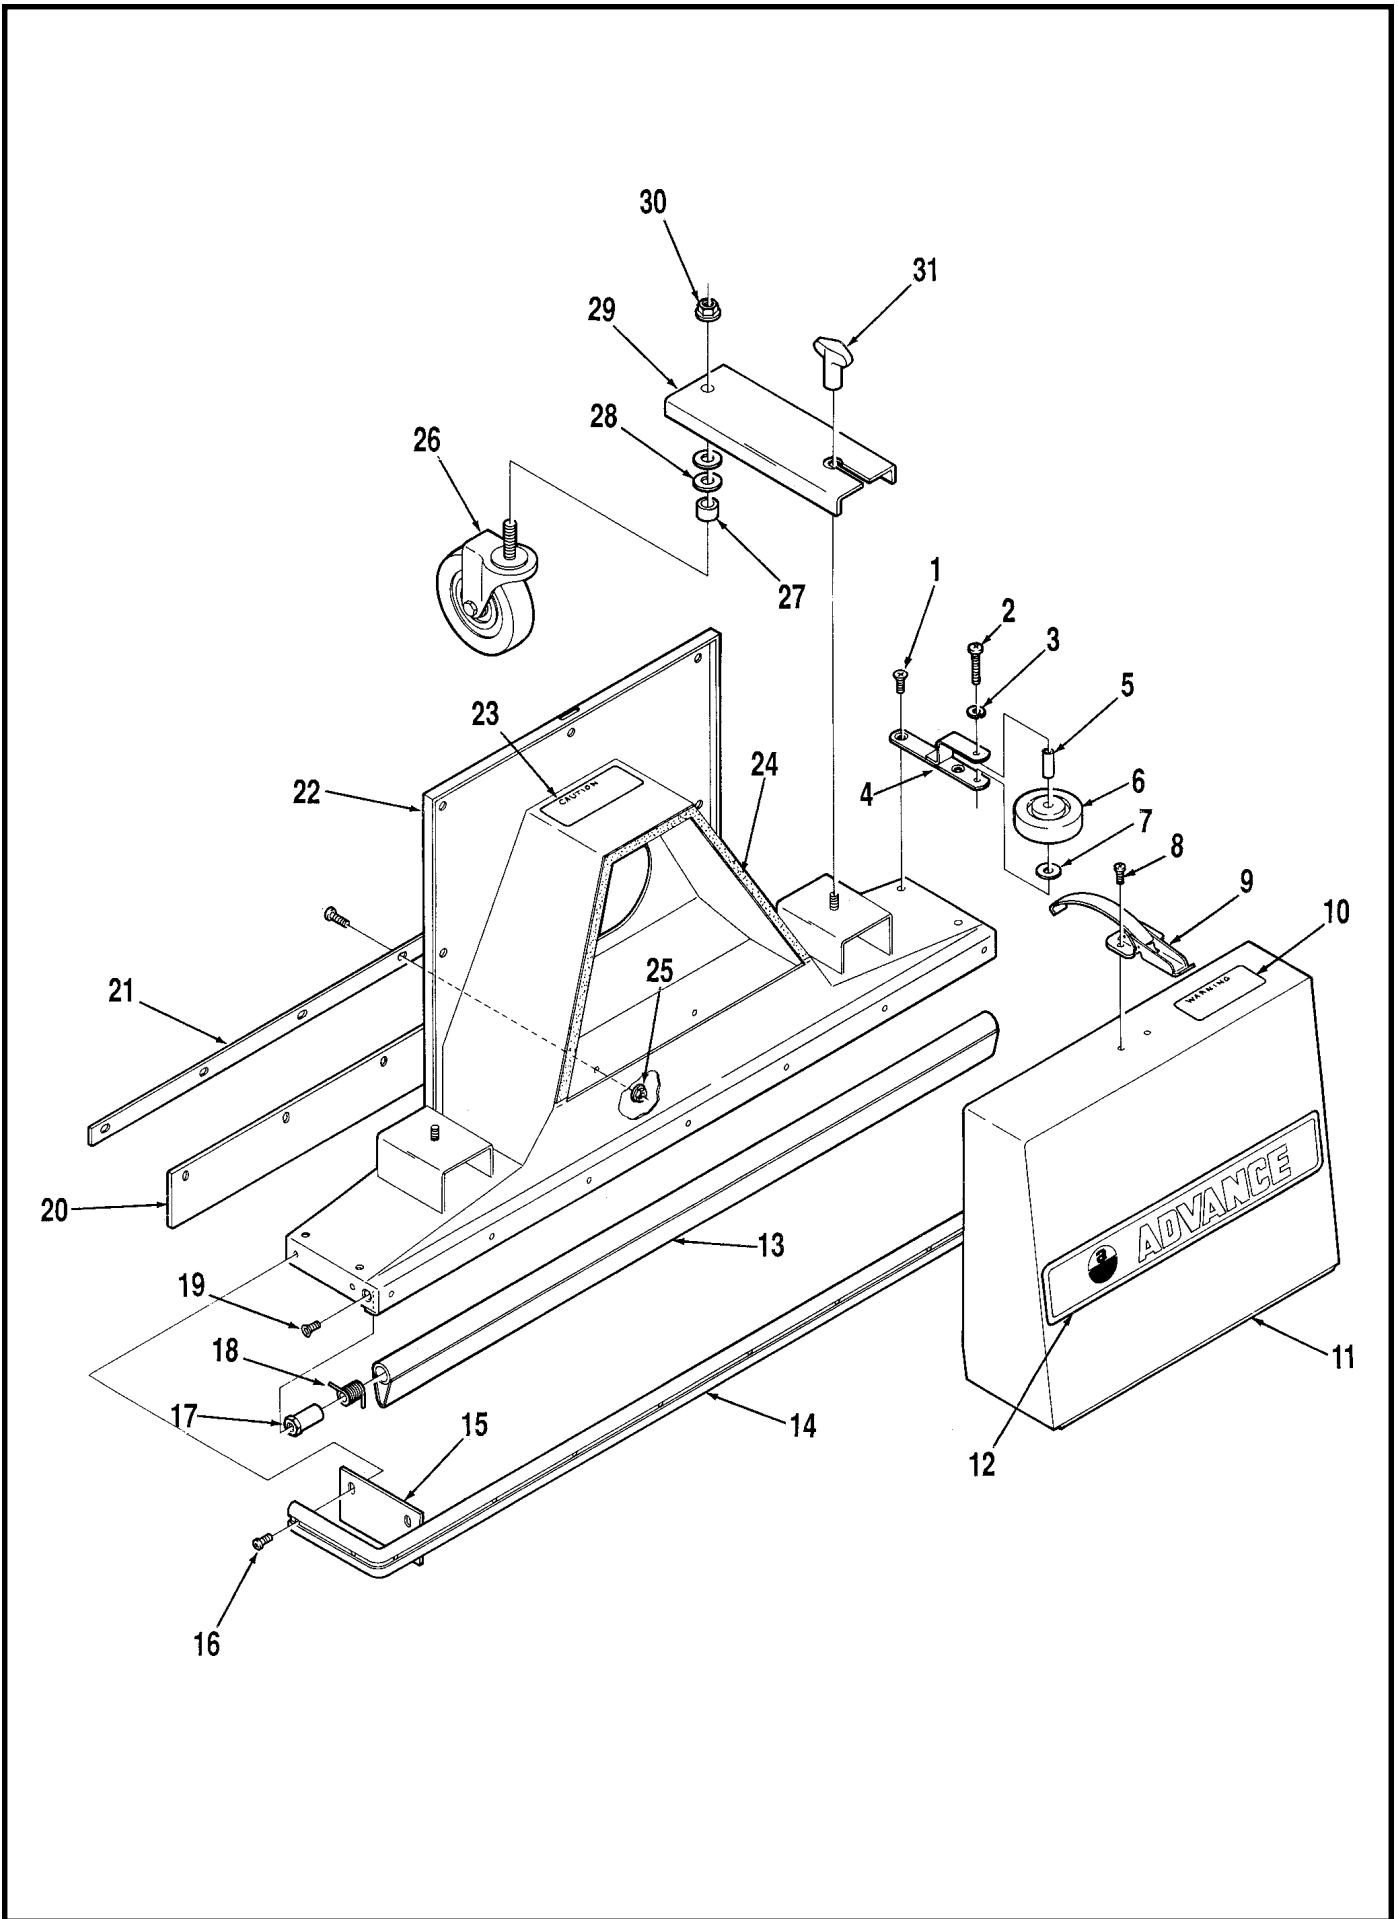

Model _____ Serial No. _____

CHASSIS

Item	Part No.	Qty	Description
1	344265	1	Cable Clamp, Roamer only
2	442291	1	Nipple
3	442305	1	Connector
4	342606	1	Gasoline Engine
*	342607	1	Outer Air Filter (Foam)
*	342608	1	Inner Air Filter (Paper)
*	342611	1	Muffler
*	342612	1	Muffler Bolt
*	342613	1	Muffler Bolt Retainer
*	340795	1	Top Bracket
5	344346	2	Cable Clamp
6	357818	1	Left Brace
7		2	3/8-16 x 1 Bolt
8		2	3/8 Flat Washer
9		2	3/8-16 Nut
10	359875	1	Base, Roamer only
	359820	1	Base, Gulper Roamer only
11	340812	1	Funnel
12	367192	10	Washer, Roamer only
13	362883	2	Spring Washer, Roamer only
14	340073	2	Wheel, Roamer only
	359805	2	Wheel, Gulper Roamer only
15		2	Cotter Key
16	340103	2	Hub Cap, Roamer only
17	357819	1	Right Brace
18		2	1/4-20 Nut
19		2	1/4 Flat Washer
20		2	1/4 Lock Washer
21		2	1/4-20 x 1-1/4 Screw
22	343471	1	Collector Bag
**	340359	1	Bag Support Trailer (not shown)
23	359817	1	Handle
24	343560	1	Throttle Cable
25	015350	1	Decal, Throttle

* = Replacement Parts for Engine

** = Optional Accessory

BLOWER HOUSING

Item	Part No.	Qty	Description
	359806	1	Blower Housing Assembly (#1-14)
1		4	#10-24 x 1/2 Screw
2	371181	2	Clamp
3	206677	2	Wing Nut
4		2	1/4 Flat Washer
5	359809	1	Exhaust Chute
6		4	1/4-20 x 1/2 Screw
7	355917	2	Gasket
8	300314	5'	Gasket (1.5 Meters)
9	015377	1	Decal, Instructions
10	359808	1	Blower Housing
11		4	1/4-20 Nut
12	014363	1	Decal, Gulper Roamer only
13	014361	2	Decal, Roamer
14	014367	1	Decal, Right Stripe
*	014368	1	Decal, Left Stripe
15	359824	1	Impeller
16	340863	1	Key
17	367117	1	Washer
18		1	3/8 Lock Washer
19		1	3/8-24 x 1-1/4 Bolt
**	359885	1	Wand Kit with Adapter and 6" x 15' Hose
**	359884	1	Wand Kit with Adapter and 3" x 15' Hose
**	359016	1	Safety Interlock Kit - shuts off engine when impeller cover or hose adapter is removed.
* = Not Shown			
** = Optional Accessory			