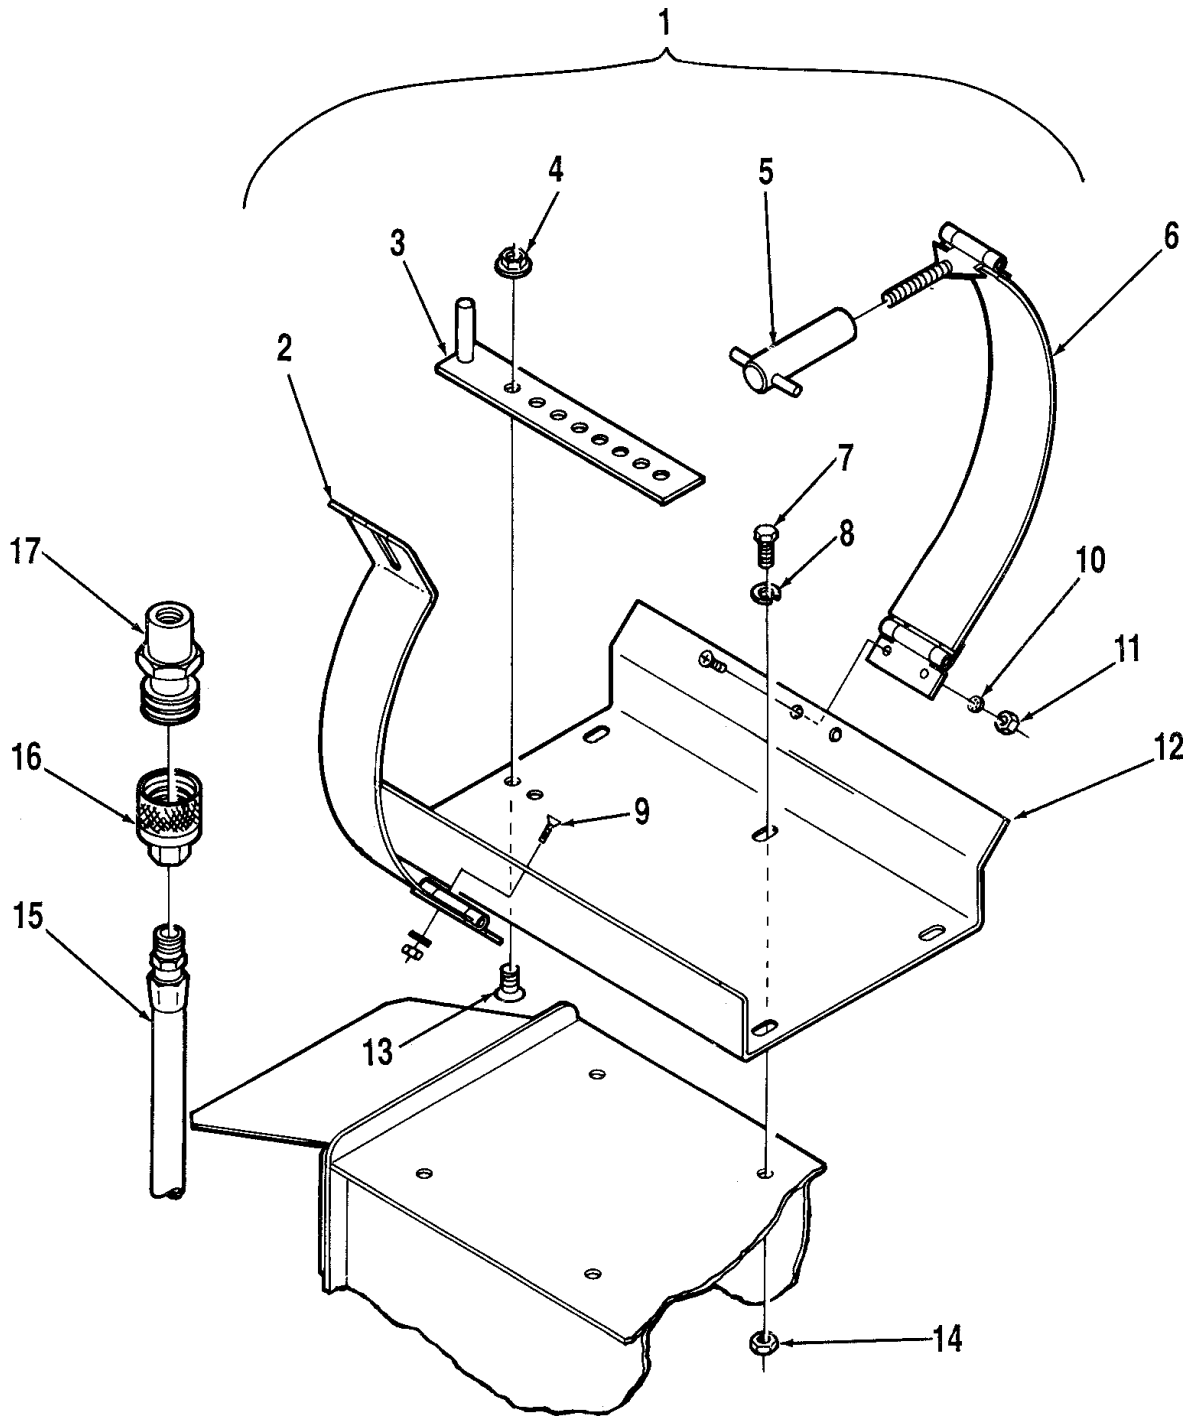

PROPANE TANK BRACKET

Item	Part No.	Qty	Description
1	470118	1	Bracket Assembly (#2-14)
2	369810	1	Strap
3	369756	1	Locating Pin
4		4	5/16-18 Whiz Nut
5	369802	1	Thumb Nut
6	369829	1	Strap
7		4	5/16-18 x 1/2 Screw
8		4	5/16 Lock Washer
9		4	#10-24 x 1/2 Screw
10		4	#10 Shakeproof Washer
11		4	#10-24 Nut
12	470115	1	Plate
13		2	5/16-18 x 5/8 Screw
14		4	5/16-18 Nut
15	369691	1	Hose
16	369675	1	Female Coupler
17	369683	1	Male Coupler

NOTE: 100015 LP Conversion Kit includes items 1-10 and 12-15 on page 10 and items 1-17 on page 12.