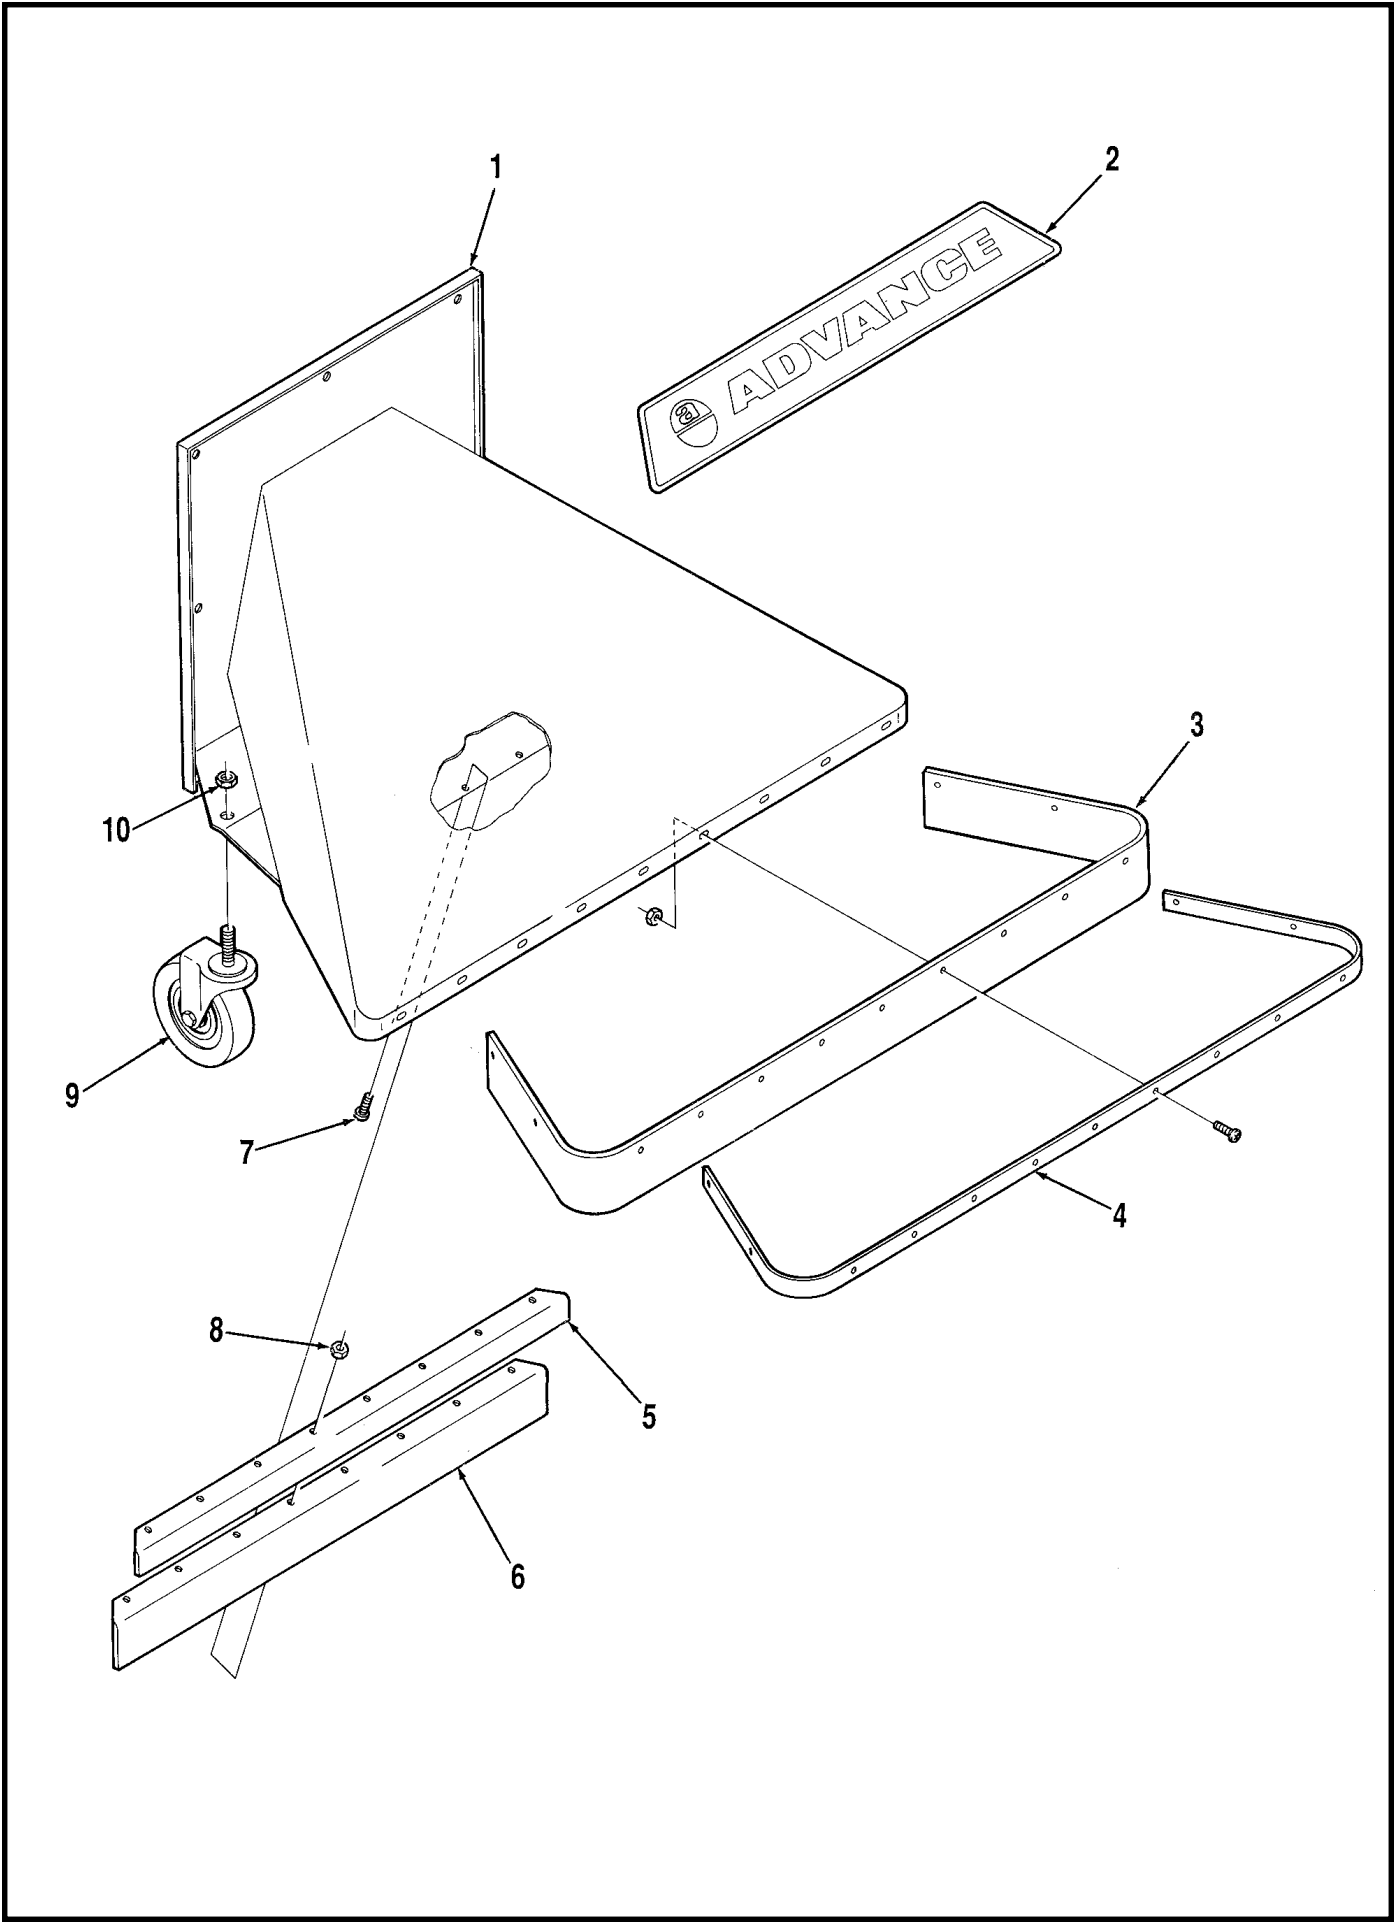

INTAKE HOUSING (GULPER)

Item	Part No.	Qty	Description
	359826	1	Intake Housing Assembly (#1-10)
1	359827	1	Intake Housing
2	014359	1	Decal, Advance
3	359564	1	Blade
4	359560	1	Front Strap
5	359568	1	Rear Strap
6	359572	1	Blade
7		21	1/4-20 x 3/4 Screw
8		21	1/4-20 Nut
9	385070	2	Caster
10		2	1/2-13 Nut