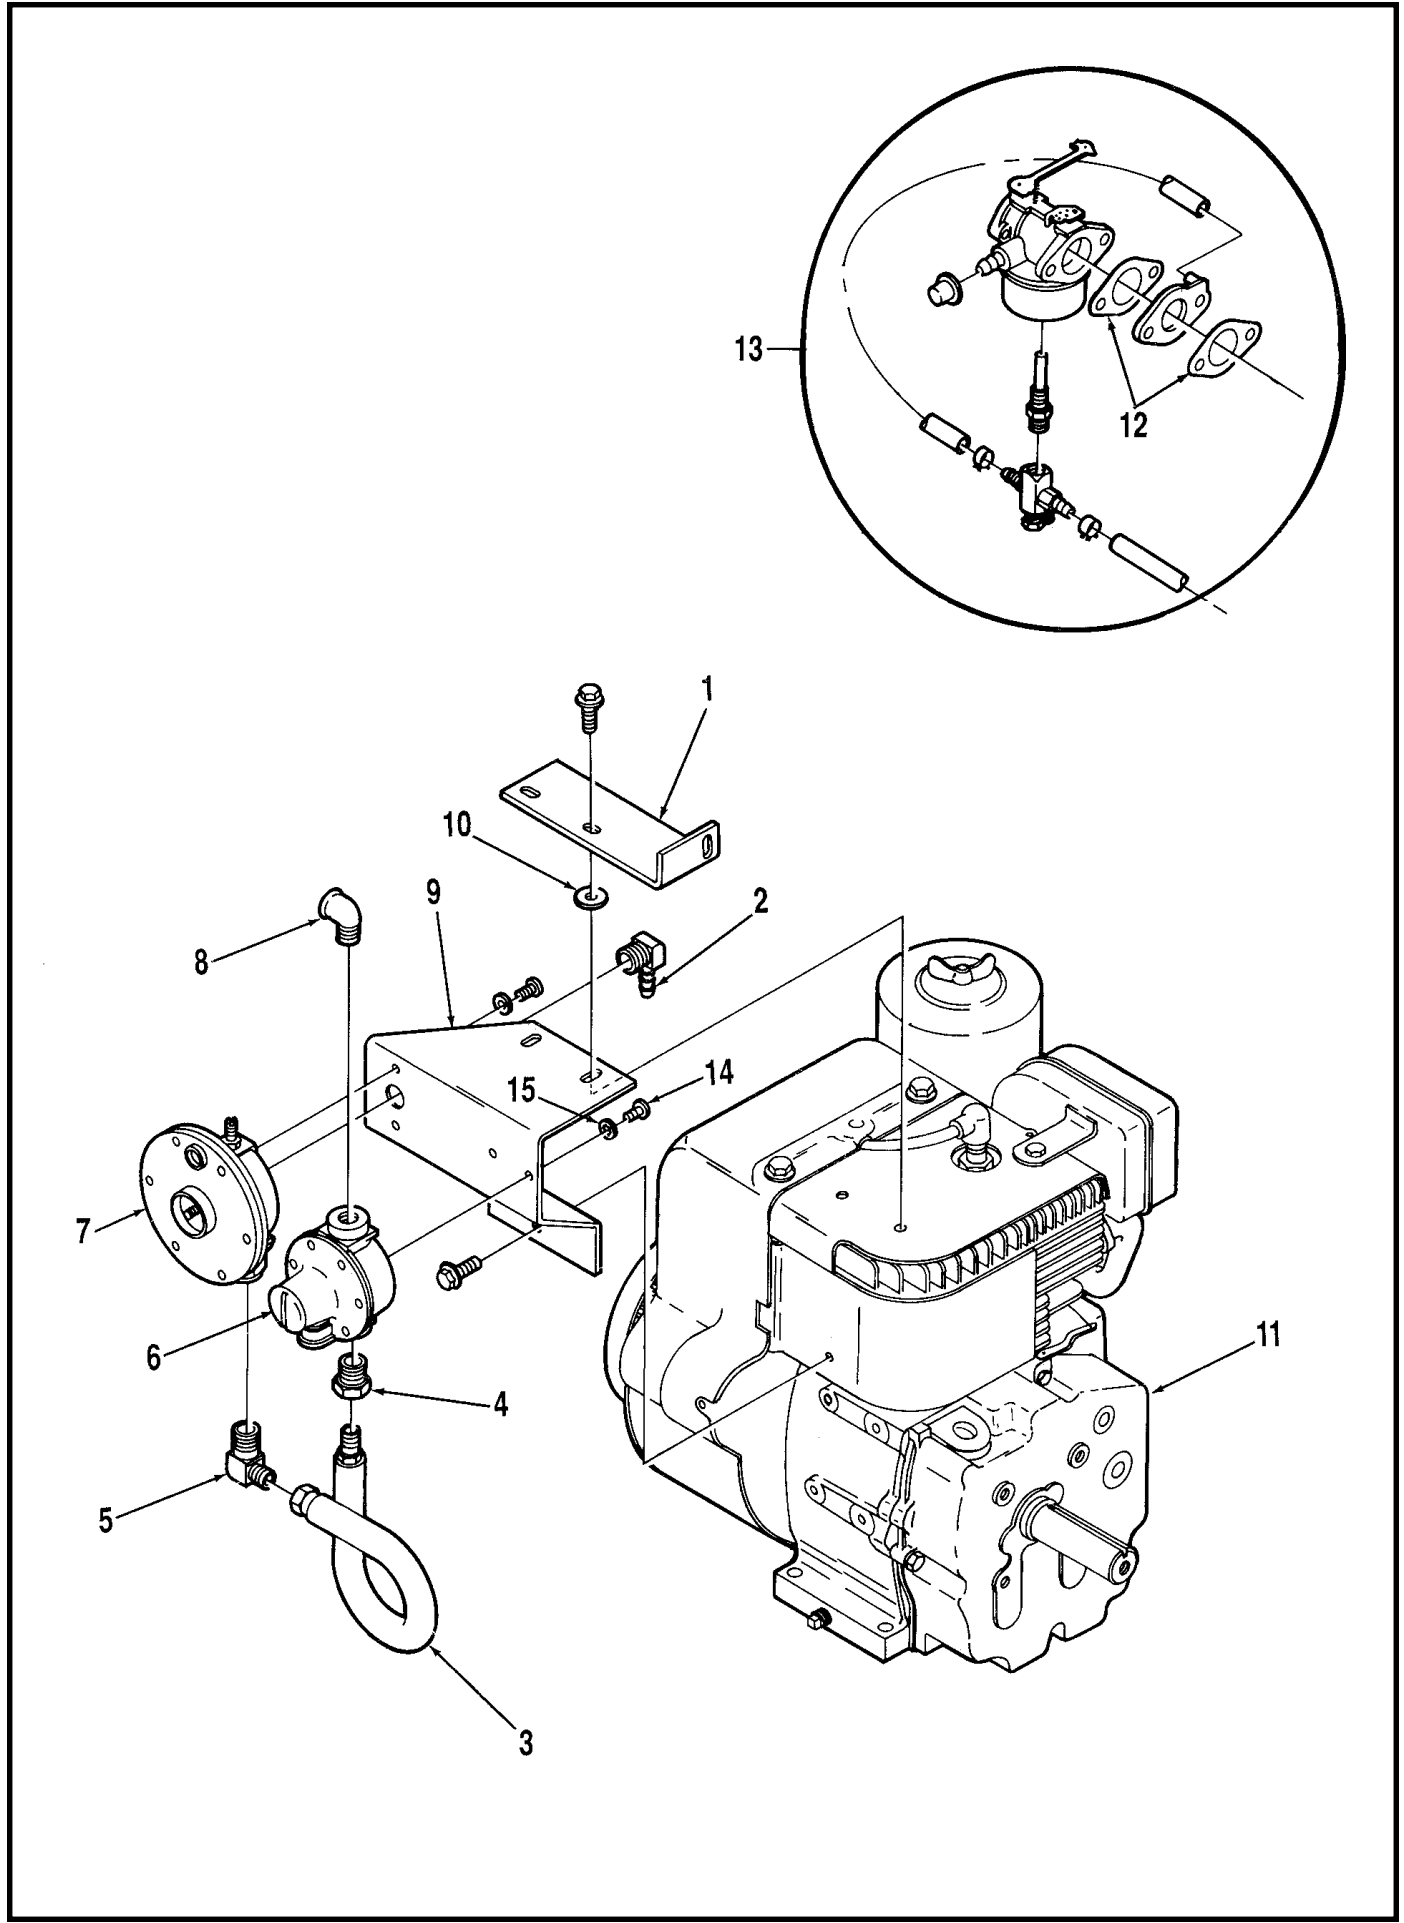

* = Replacement Parts for Engine

** = Optional Accessory

BLOWER HOUSING

Item	Part No.	Qty	Description
	359806	1	Blower Housing Assembly (#1-14)
1		4	#10-24 x 1/2 Screw
2	371181	2	Clamp
3	206677	2	Wing Nut
4		2	1/4 Flat Washer
5	359809	1	Exhaust Chute
6		4	1/4-20 x 1/2 Screw
7	355917	2	Gasket
8	300314	5'	Gasket (1.5 Meters)
9	015377	1	Decal, Instructions
10	359808	1	Blower Housing
11		4	1/4-20 Nut
12	014363	1	Decal, Gulper Roamer only
13	014361	2	Decal, Roamer
14	014367	1	Decal, Right Stripe
*	014368	1	Decal, Left Stripe
15	359824	1	Impeller
16	340863	1	Key
17	367117	1	Washer
18		1	3/8 Lock Washer
19		1	3/8-24 x 1-1/4 Bolt
**	359885	1	Wand Kit with Adapter and 6" x 15' Hose
**	359884	1	Wand Kit with Adapter and 3" x 15' Hose
**	359016	1	Safety Interlock Kit - shuts off engine when impeller cover or hose adapter is removed.
* = Not Shown			
** = Optional Accessory			

INTAKE HOUSING (ROAMER)

Item	Part No.	Qty	Description
	359867	1	Intake Housing Assembly (#1-25)
1		4	1/4-20 x 1/2 Screw
2		2	1/4-20 x 1-1/2 Screw
3		2	1/4 Lock Washer
4	359868	2	Bracket
5	360139	2	Bushing
6	363855	2	Wheel
7	371009	2	Washer
8		2	#10-24 x 1/2 Screw
9	371181	1	Clamp
10	015398	1	Decal, Warning
11	359870	1	Cover
12	014357	1	Decal, Advance
13	354090	1	Plate
14	354619	1	Bumper
15	355119	2	End Blade
16		11	#8-32 x 5/8 Screw
17	354155	2	Pivot
18	354236	1	Right Spring
*	354201	1	Left Spring
19		9	1/4-20 x 3/4 Screw
20	354708	1	Rear Blade
21	354724	1	Strap
22	359869	1	Intake Housing
23	015393	1	Decal, Caution
24	320099	2'	Gasket (.6 Meter)
25		7	1/4-20 Nut
26	355038	2	Caster
27	355011	2	Bushing
28		4	7/16 Flat Washer
29	359871	2	Bracket
30		2	7/16-14 Nut
31	370711	2	Thumb Nut

* = Not Shown

INTAKE HOUSING (GULPER)

Item	Part No.	Qty	Description
	359826	1	Intake Housing Assembly (#1-10)
1	359827	1	Intake Housing
2	014359	1	Decal, Advance
3	359564	1	Blade
4	359560	1	Front Strap
5	359568	1	Rear Strap
6	359572	1	Blade
7		21	1/4-20 x 3/4 Screw
8		21	1/4-20 Nut
9	385070	2	Caster
10		2	1/2-13 Nut