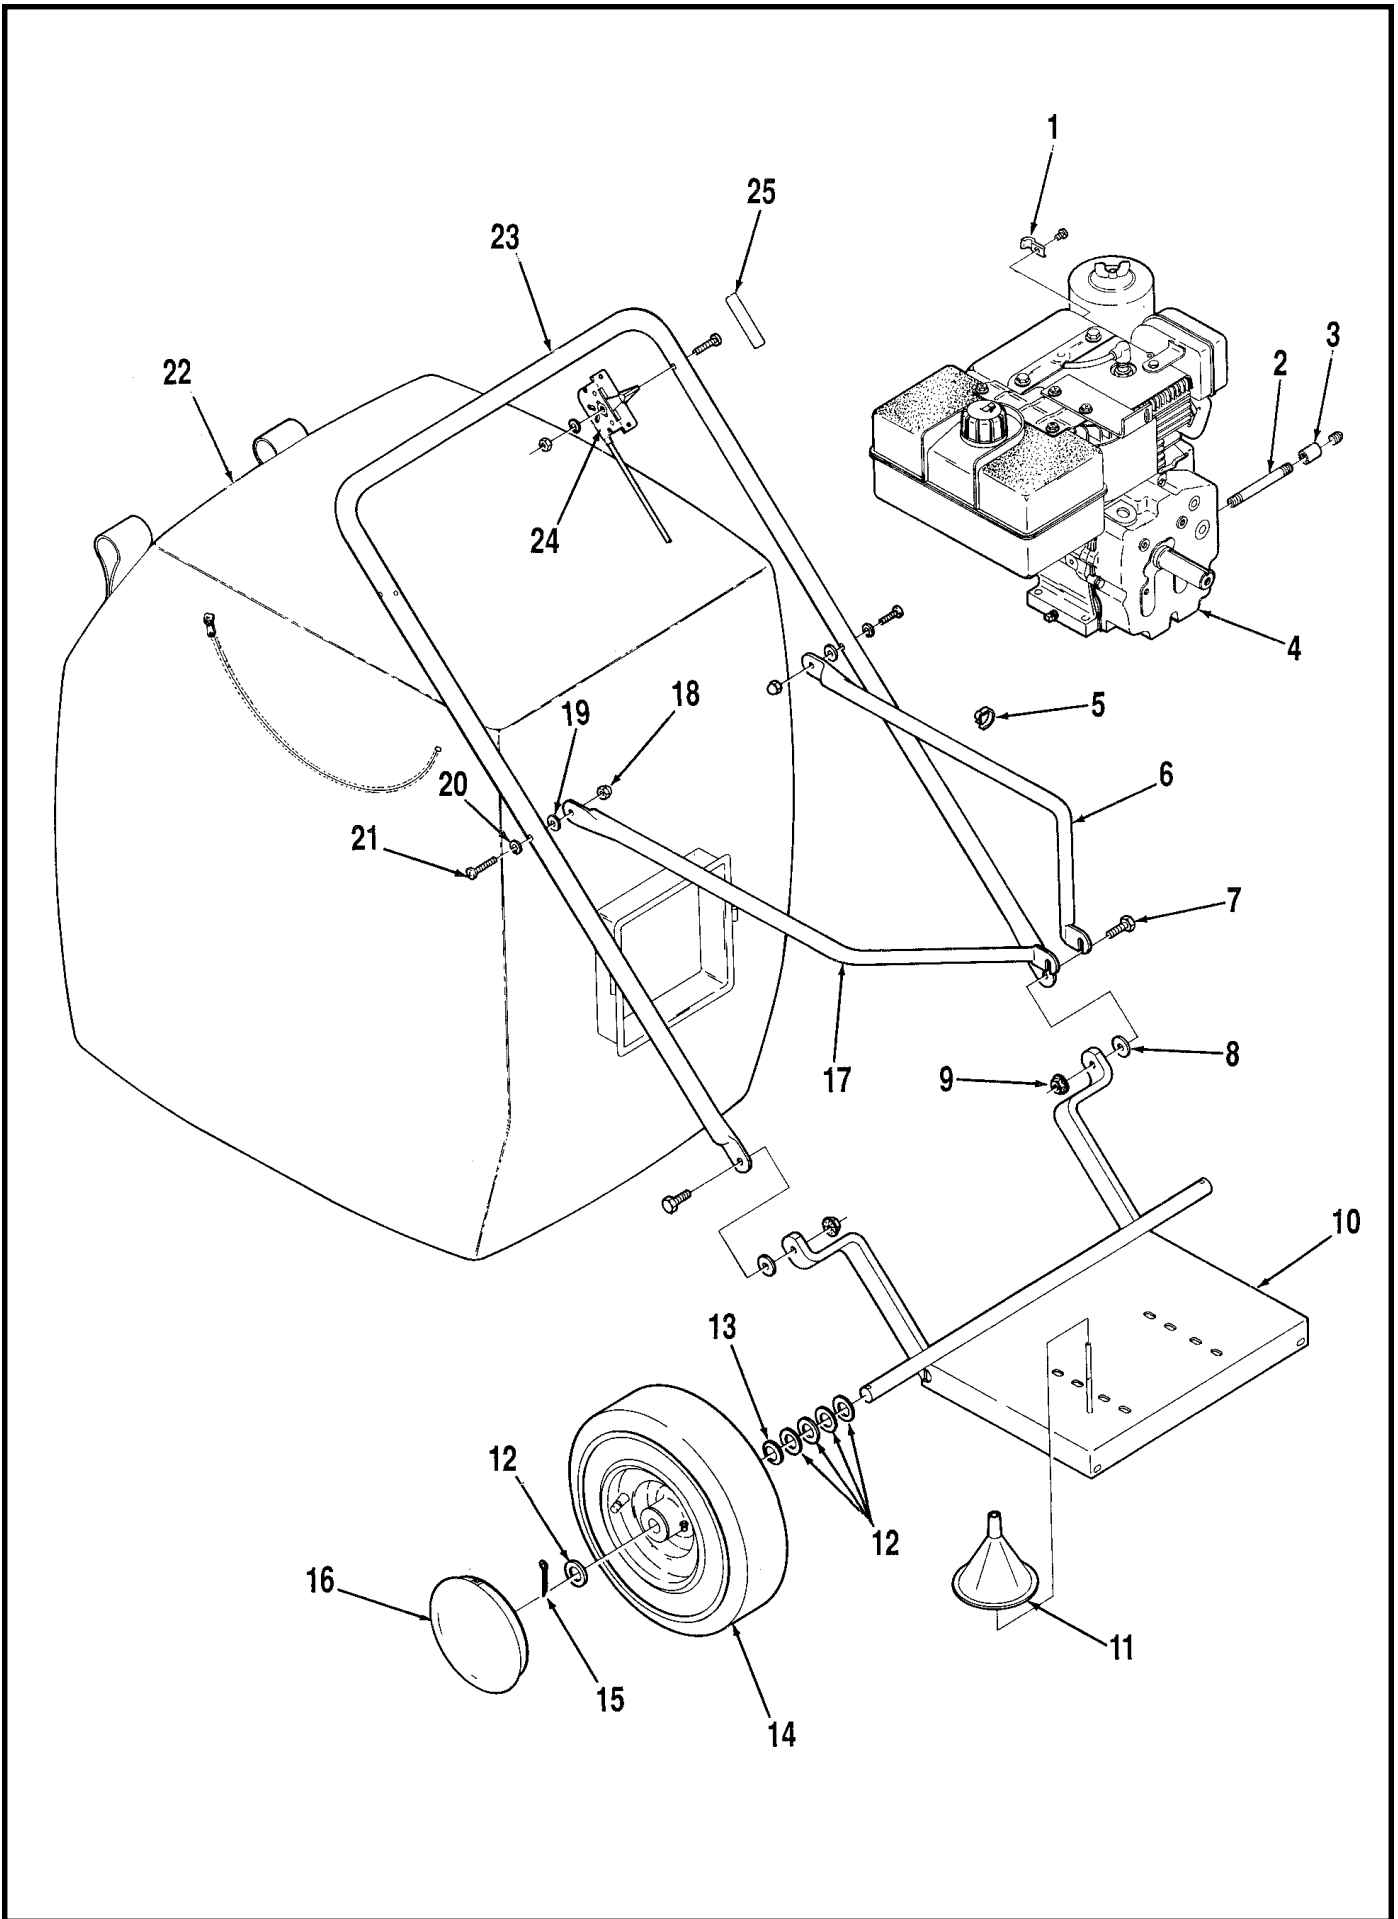

CHASSIS

Item	Part No.	Qty	Description
1	344265	1	Cable Clamp, Roamer only
2	442291	1	Nipple
3	442305	1	Connector
4	342606	1	Gasoline Engine
*	342607	1	Outer Air Filter (Foam)
*	342608	1	Inner Air Filter (Paper)
*	342611	1	Muffler
*	342612	1	Muffler Bolt
*	342613	1	Muffler Bolt Retainer
*	340795	1	Top Bracket
5	344346	2	Cable Clamp
6	357818	1	Left Brace
7		2	3/8-16 x 1 Bolt
8		2	3/8 Flat Washer
9		2	3/8-16 Nut
10	359875	1	Base, Roamer only
	359820	1	Base, Gulper Roamer only
11	340812	1	Funnel
12	367192	10	Washer, Roamer only
13	362883	2	Spring Washer, Roamer only
14	340073	2	Wheel, Roamer only
	359805	2	Wheel, Gulper Roamer only
15		2	Cotter Key
16	340103	2	Hub Cap, Roamer only
17	357819	1	Right Brace
18		2	1/4-20 Nut
19		2	1/4 Flat Washer
20		2	1/4 Lock Washer
21		2	1/4-20 x 1-1/4 Screw
22	343471	1	Collector Bag
**	340359	1	Bag Support Trailer (not shown)
23	359817	1	Handle
24	343560	1	Throttle Cable
25	015350	1	Decal, Throttle

* = Replacement Parts for Engine

** = Optional Accessory