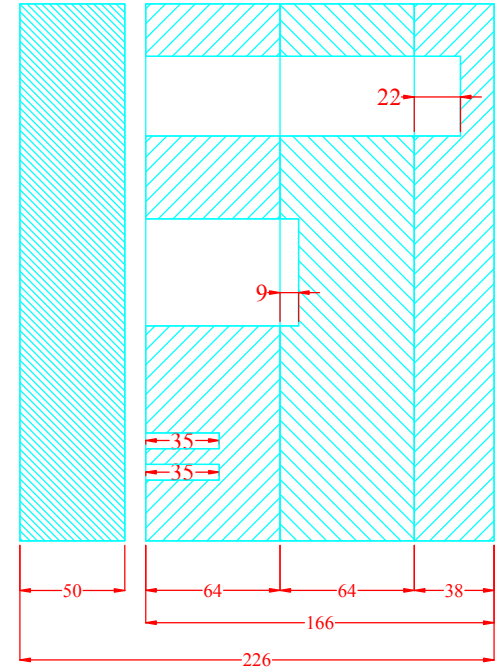

# ZEISS 70-200mm COMPACT ZOOM LENS CASE

## SECTION BB