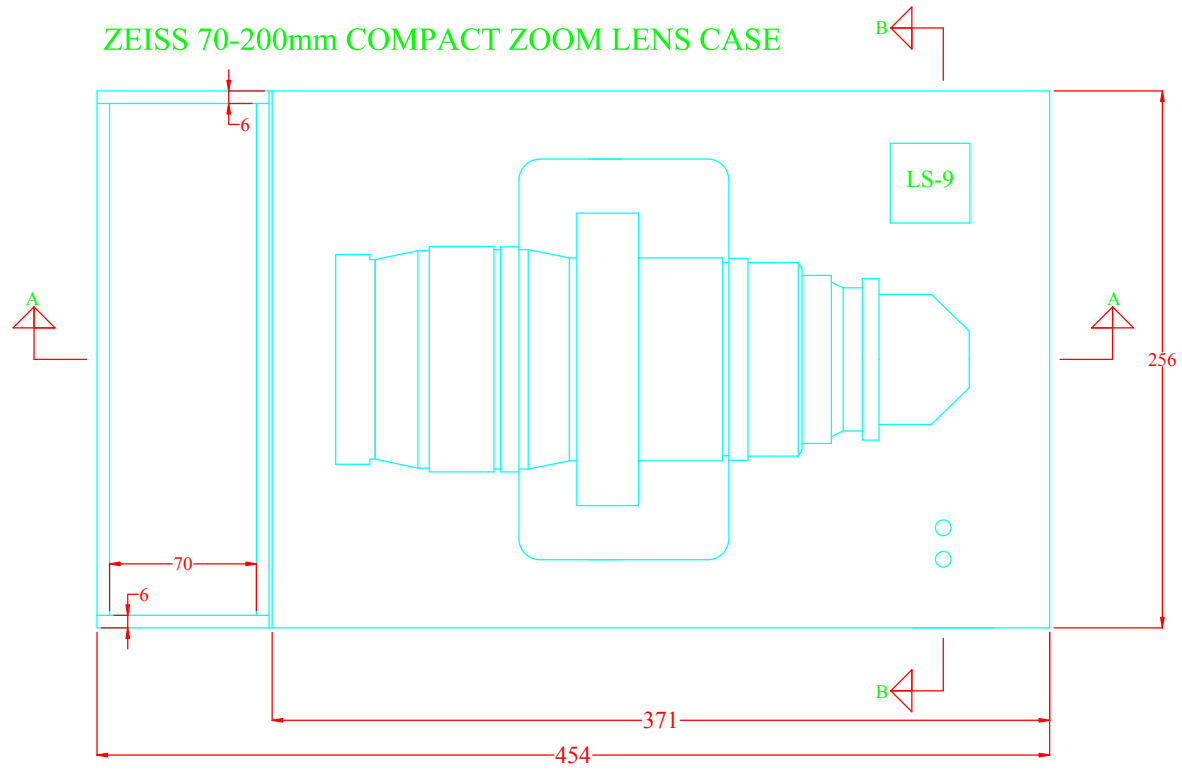

# ZEISS 70-200mm COMPACT ZOOM LENS CASE