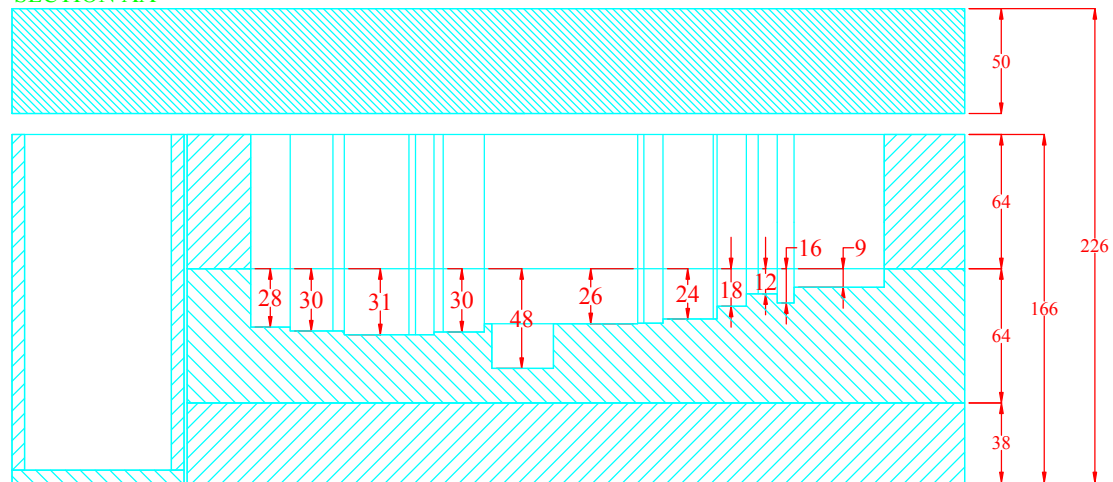

ZEISS 70-200mm COMPACT ZOOM LENS CASE

SECTION BB

SECTION AA

LMP-07433