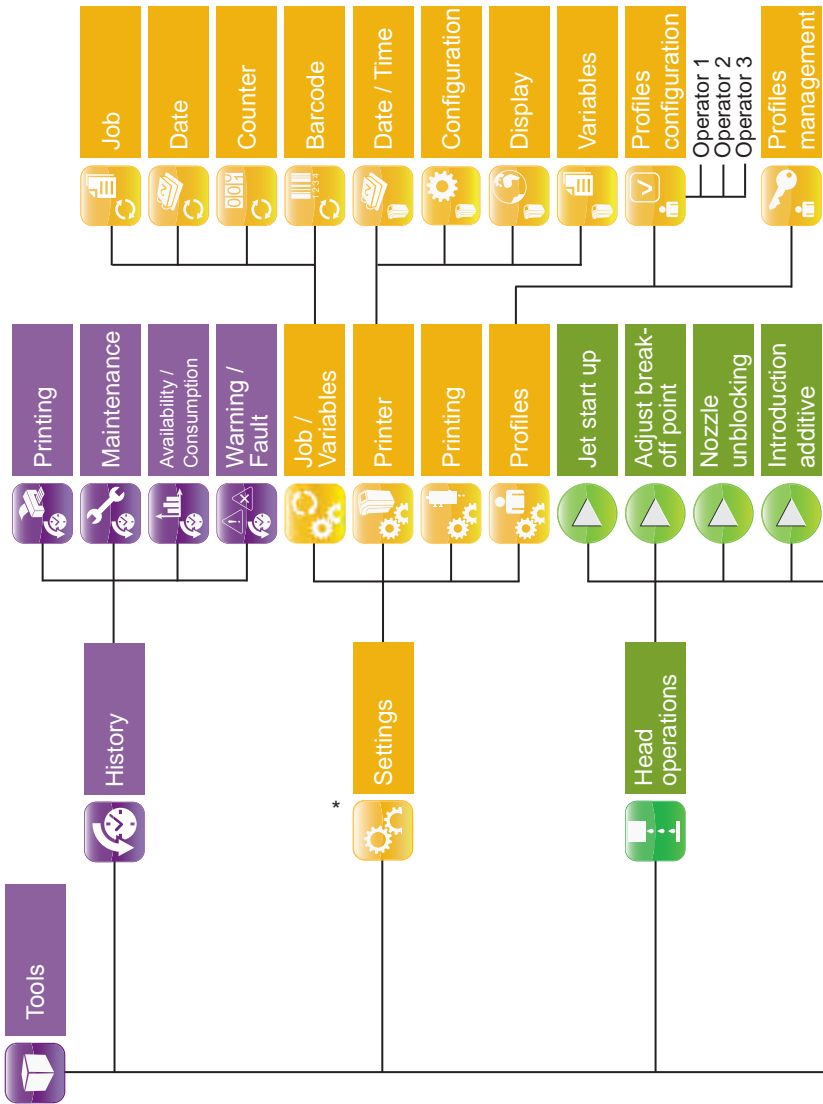

Presentation of the menus

Presentation of the menus

* Advanced Profile

Starting up the printer

1

Printer stopped

2

00:00:40

3

00:02:00

Confirm printer start instruction.

Start-up in progress

Jet start-up in progress

Ready

Ready to print the 'Tomatoes' job displayed.

Shutting down the printer

1

2

Confirm printer stop instruction.

Jet stopped

Stopping

Printer stopped

Sending a job for printing

1