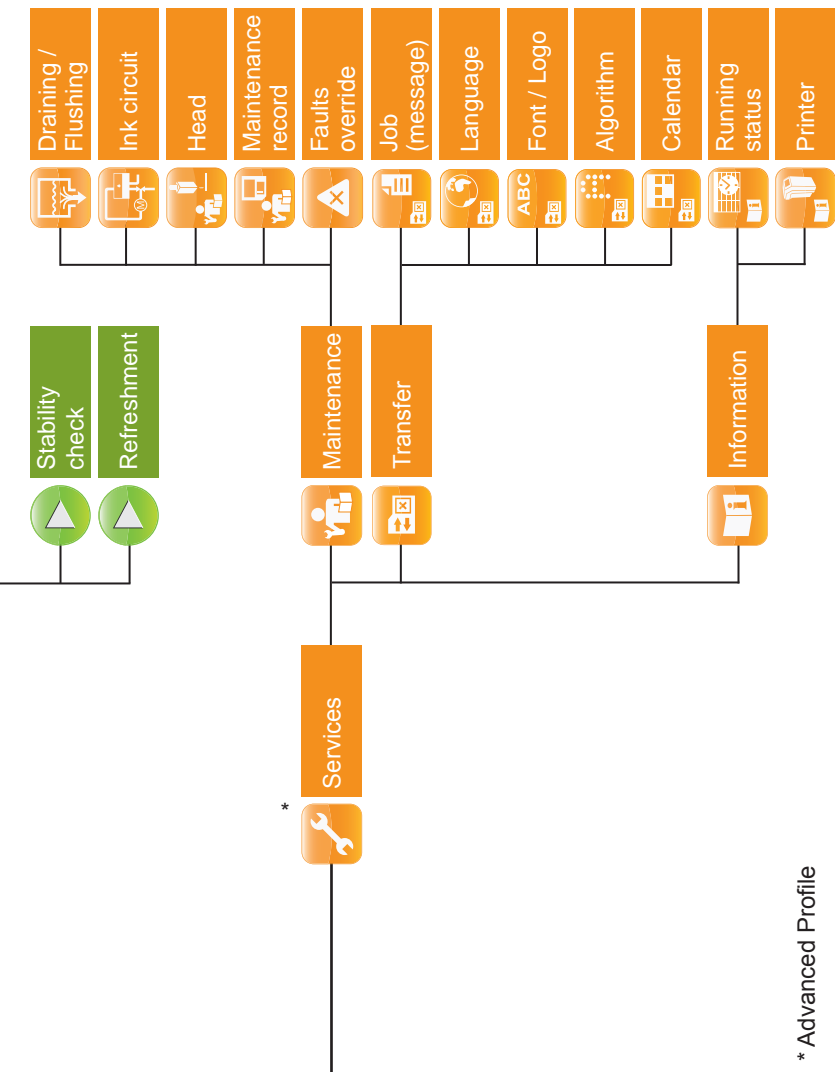

Presentation of the menus

Presentation of the menus

* Advanced Profile

Starting up the printer

1

Printer stopped

2

00:00:40

3

00:02:00

Confirm printer start instruction.

Start-up in progress

Jet start-up in progress

Ready

Ready to print the 'Tomatoes' job displayed.

Shutting down the printer

1

2

Confirm printer stop instruction.

Jet stopped

Stopping

Printer stopped

Sending a job for printing

1