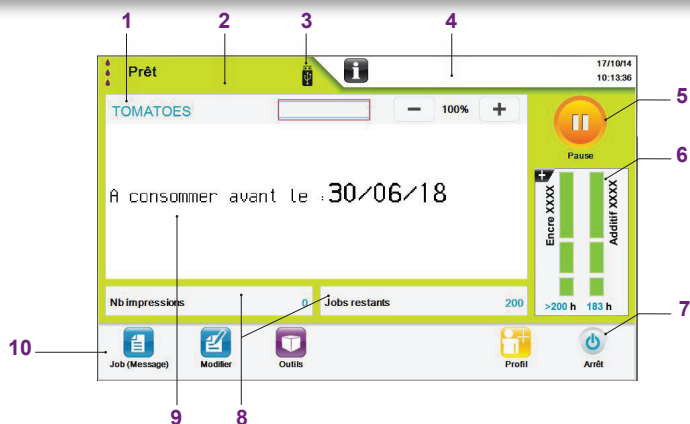

# Interface overview

1	Name of the job being printed	6	Time remaining indicator
2	Colored background. Printing status	7	Start/Stop printer
3	External equipment connection indicator	8	Production information
4	Colored bar. Printer information	9	Preview of the job being printed
5	Start/Pause printing	10	Icon bar

Printer reports

Consult operating information

Navigation window

16/10/14  
10.03:46

Current date and time

Increase or decrease display size

Consult additional information about the consumables

## Connection indicators:

Printer connected to the network

'Parent' printer

USB key connected

Camera reports (9450 option)