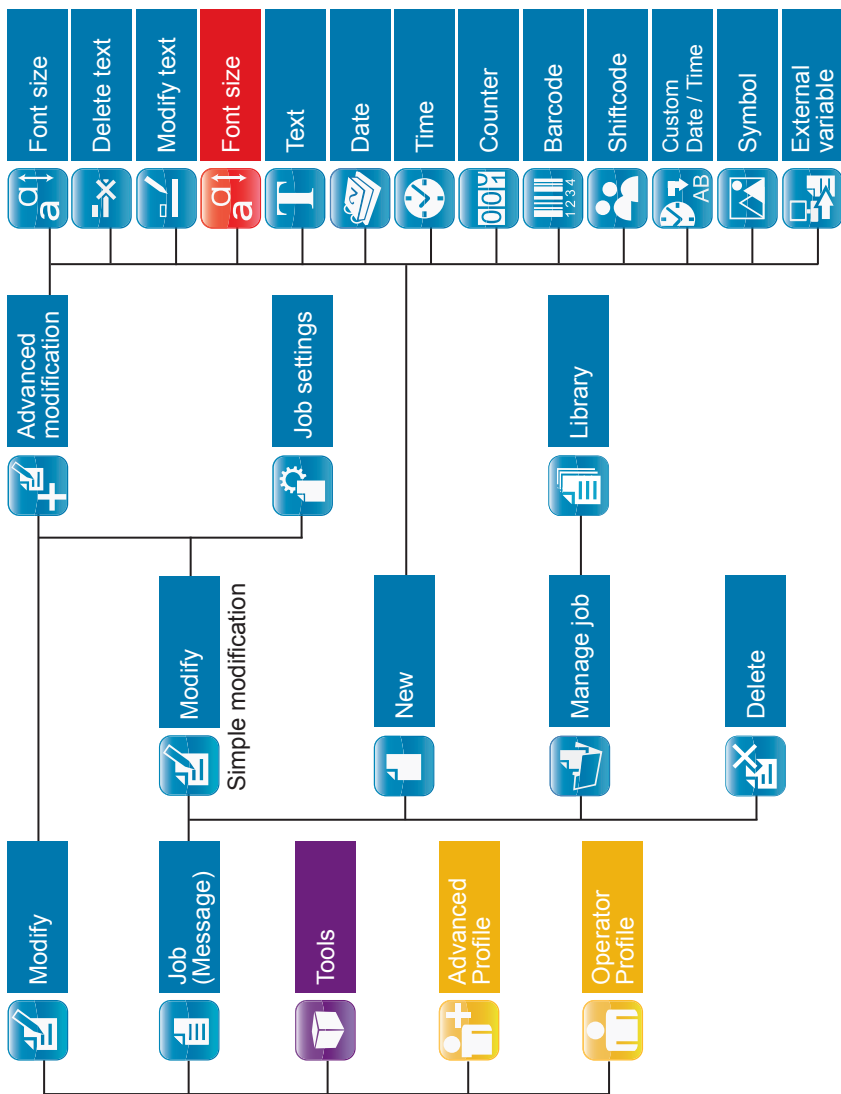

# Interface overview

1	Name of the job being printed	6	Time remaining indicator
2	Colored background. Printing status	7	Start/Stop printer
3	External equipment connection indicator	8	Production information
4	Colored bar. Printer information	9	Preview of the job being printed
5	Start/Pause printing	10	Icon bar

## Connection indicators:

Printer connected to the network

'Parent' printer

USB key connected

Camera reports (9450 option)

# Presentation of the menus