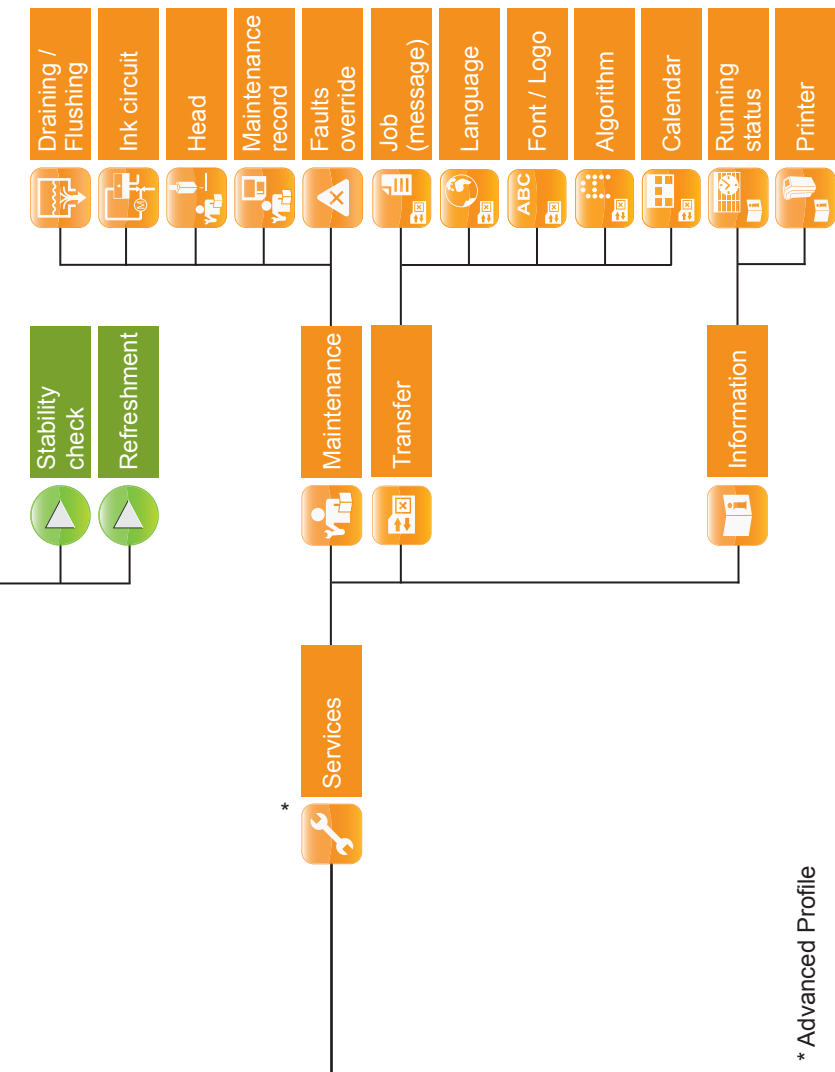

Presentation of the menus

* Advanced Profile

Starting up the printer

1

Printer stopped

2

00:00:40

Confirm printer start instruction.

Start-up in progress

Jet start-up in progress

Ready

Ready to print the 'Tomatoes' job displayed.

Shutting down the printer

1

2

Confirm printer stop instruction.

Jet stopped

Stopping

Printer stopped

Sending a job for printing

1

2

Ready

Ready