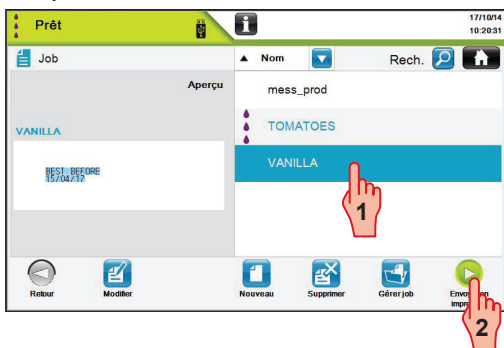

Start-up in progress

Jet start-up in progress

Ready

Ready to print the 'Tomatoes' job displayed.

Shutting down the printer

1

2

Confirm printer stop instruction.

Jet stopped

Stopping

Printer stopped

Sending a job for printing

1

2

Ready

Ready

Sending a job for printing

Suspend printing:

Printing paused

Resume printing:

Confirm resume printing instruction

Printing