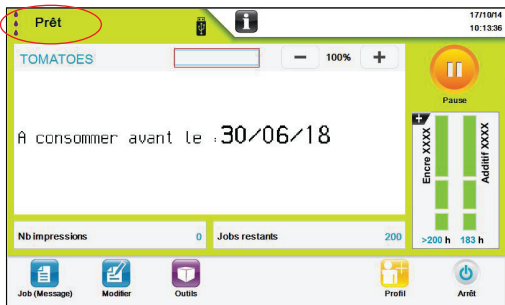

Presentation of the menus

* Advanced Profile

Starting up the printer

1

Printer stopped

2

00:00:40

Confirm printer start instruction.

Start-up in progress

Jet start-up in progress

Ready

Ready to print the 'Tomatoes' job displayed.

Shutting down the printer

1

2

Confirm printer stop instruction.