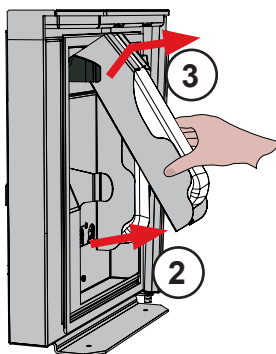

Replacing the consumables

Only if:

Replace ink cartridge

Replace ink cartridge

Replace additive cartridge

Replace additive cartridge

Repeat operations **1** to **6** in reverse order.

The ink cartridge drains completely into the printer's internal tank in 45 minutes.