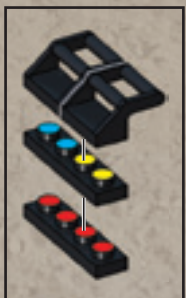

2x 1x 2x 2x

56

2x 2x 3x

2x 1x 1x

57

1x 2x 2x 1x

58

2x 2x 3x

59

- 2x (orange 1x2 Technic brick)
- 2x (blue 1x2 Technic brick)
- 2x (blue 1x3 Technic brick)
- 1x (black 1x2 Technic brick)
- 1x (orange 1x4 Technic plate)

60

- 1x (grey axle pin)
- 2x (black 1x2 Technic brick)
- 1x (black 1x2 Technic brick)
- 2x (orange 1x2 Technic brick)
- 1x (black 1x2 Technic brick)
- 1x (black 1x2 Technic brick)
- 1x (black wheel)
- 1x (black cable)

61

- 6x (blue 1x2 Technic axle)
- 2x (blue 90-degree elbow)
- 1x (blue 1x2 Technic axle)
- 1x (grey window panel)

62

- 2x (black 1x4 Technic brick)
- 2x (black 1x2 Technic brick)

63

64

65

Remove temporary pieces.
 Retirar las piezas provisionales.
 Enlever les pièces temporaires.
 Provisorische Teile entfernen.
 Verwijder de tijdelijke onderdelen.
 Rimuovere i pezzi temporanei.
 Retirar peças temporárias.