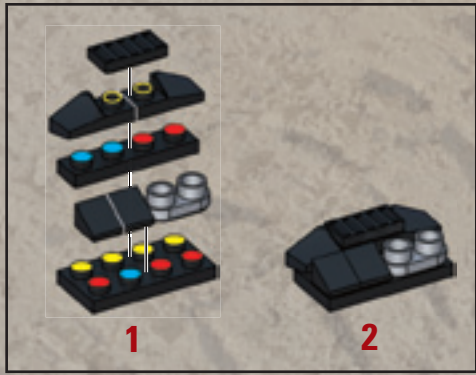

59

- 2x (orange 1x2 Technic brick)
- 2x (blue 1x2 Technic brick)
- 2x (blue 1x3 Technic brick)
- 1x (black 1x2 Technic brick)
- 1x (orange 1x4 Technic plate)

60

- 1x (grey axle pin)
- 2x (black 1x2 Technic brick)
- 1x (black 1x2 Technic brick)
- 2x (orange 1x2 Technic brick)
- 1x (black 1x2 Technic brick)
- 1x (black 1x2 Technic brick)
- 1x (black wheel)
- 1x (black cable)

61

- 6x (blue 1x2 Technic axle)
- 2x (blue 90-degree elbow)
- 1x (blue 1x2 Technic axle)
- 1x (grey window panel)

62

- 2x (black 1x4 Technic brick)
- 2x (black 1x2 Technic brick)

63

64

65

Remove temporary pieces.
 Retirar las piezas provisionales.
 Enlever les pièces temporaires.
 Provisorische Teile entfernen.
 Verwijder de tijdelijke onderdelen.
 Rimuovere i pezzi temporanei.
 Retirar peças temporárias.