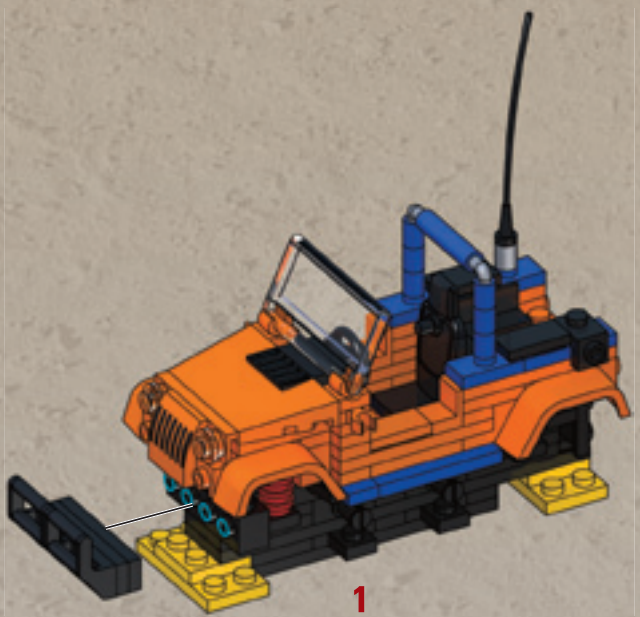

62

- 2x (black 1x4 Technic brick)
- 2x (black 1x2 Technic brick)