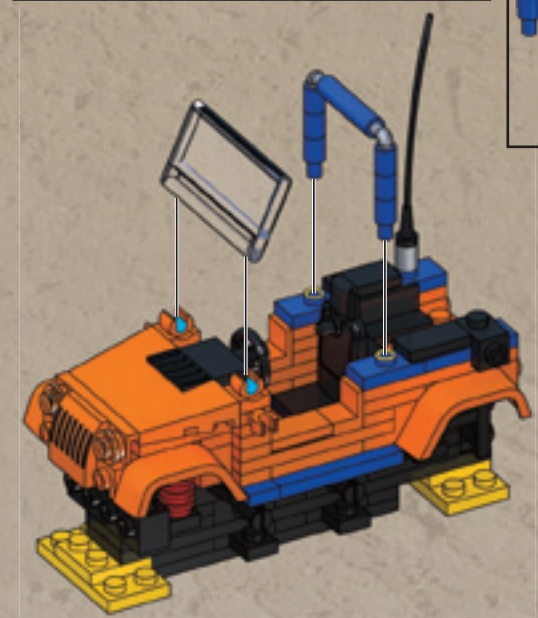

61

- 6x (blue 1x2 Technic axle)
- 2x (blue 90-degree elbow)
- 1x (blue 1x2 Technic axle)
- 1x (grey window panel)