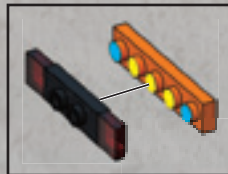

59

- 2x (orange 1x2 Technic brick)
- 2x (blue 1x2 Technic brick)
- 2x (blue 1x3 Technic brick)
- 1x (black 1x2 Technic brick)
- 1x (orange 1x4 Technic plate)

60

- 1x (grey axle pin)
- 2x (black 1x2 Technic brick)
- 1x (black 1x2 Technic brick)
- 2x (orange 1x2 Technic brick)
- 1x (black 1x2 Technic brick)
- 1x (black 1x2 Technic brick)
- 1x (black wheel)
- 1x (black cable)

61

- 6x (blue 1x2 Technic axle)
- 2x (blue 90-degree elbow)
- 1x (blue 1x2 Technic axle)
- 1x (grey window panel)

62

- 2x (black 1x4 Technic brick)
- 2x (black 1x2 Technic brick)

63

64

65

Remove temporary pieces.
 Retirar las piezas provisionales.
 Enlever les pièces temporaires.
 Provisorische Teile entfernen.
 Verwijder de tijdelijke onderdelen.
 Rimuovere i pezzi temporanei.
 Retirar peças temporárias.