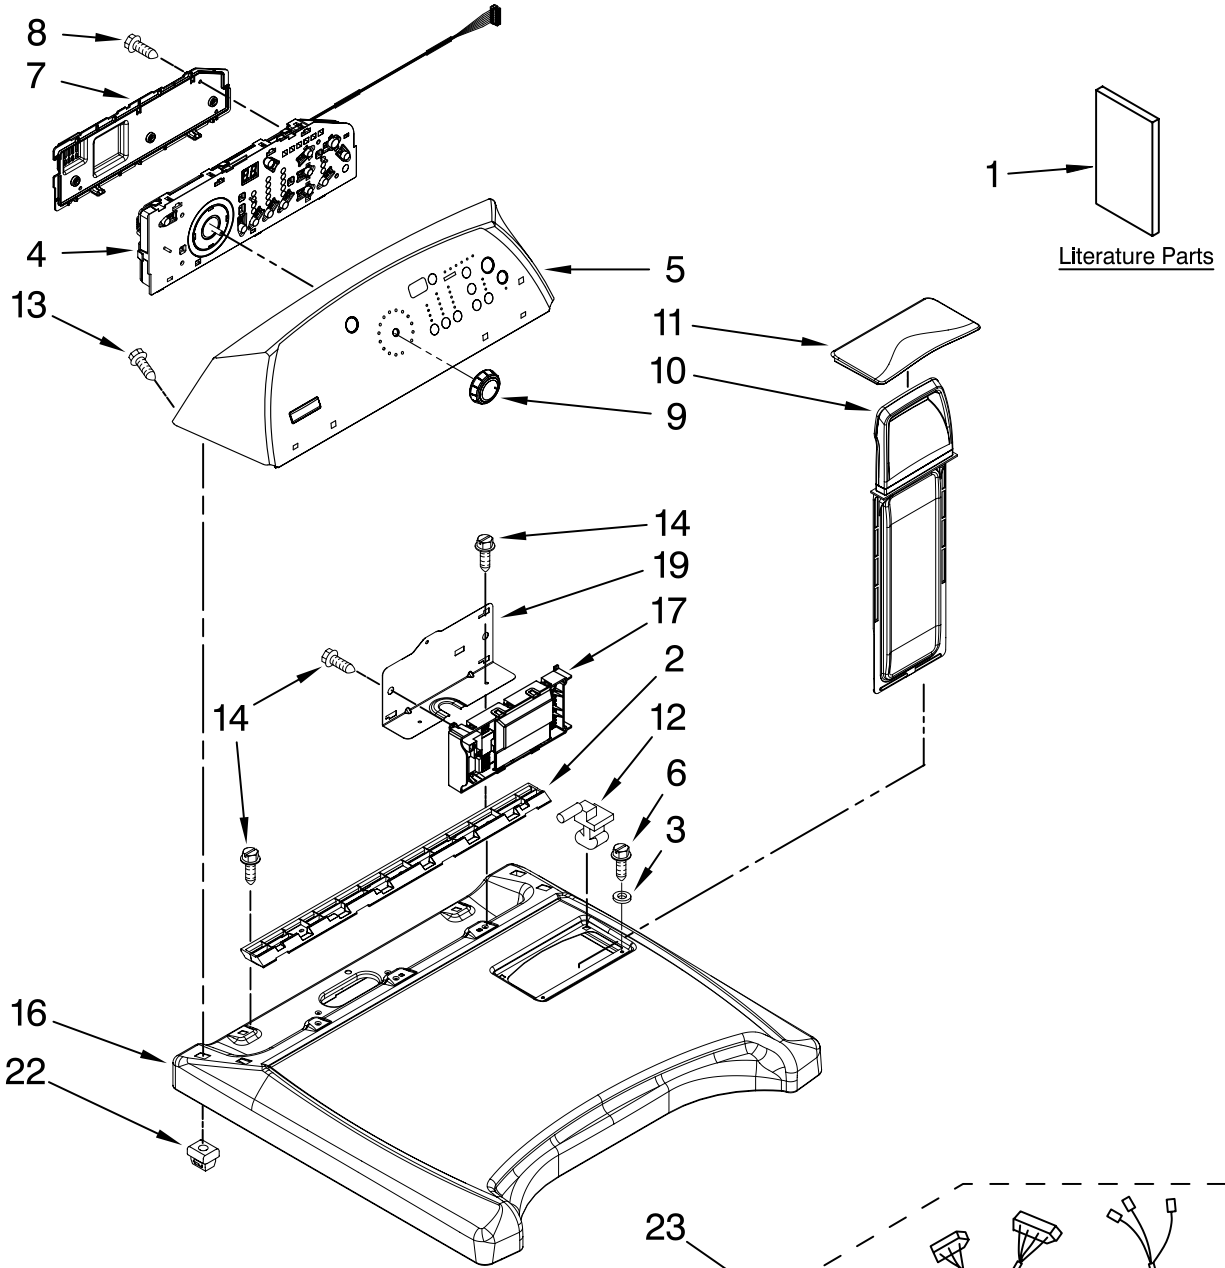

TOP AND CONSOLE PARTS

For Model: MED6600TQ0

(White)

29" ELECTRIC DRYER

FOR ORDERING INFORMATION REFER TO PARTS PRICE LIST

TOP AND CONSOLE PARTS

For Model: MED6600TQ0

(White)

<u>Illus.</u>	<u>Part</u>	<u>DESCRIPTION</u>
<u>No.</u>	<u>No.</u>	
1		Literature Parts
	W10156040	Tech Sheet
	W10160249	Guide, Quick Start
	W10160250	Use & Care Guide
	W10160247	Tip Sheet
	W10165147	Sheet, Steam Tip
2	8558863	Bracket, Console
3	237446	Washer (Top/Chute)
4	W10051167	User Interface
5	W10170903	Panel, Console
6	3196537	Screw, 8-18 x 5/8
7	8564265	Cover, Rear
8	W10003770	Screw, 6-19 x 3/64
9	W10110196	Knob, Assembly
10	8572270	Assembly, Lint Screen
11	W10044320	Cover, Lint Screen
12	W10044470	Hinge, R.H.
	W10044480	Hinge, L.H.
13	W10001580	Screw
14	337686	Screw
15	3395683	Connector (Motor)
16	8565025	Top
17	W10111614	Control, Electronic
18	3394427	Clip-Harness
19	8563853	Bracket, Machine Controller
22	8558853	Grommet
23	W10141980	Harness Wiring
25	3936144	Connector
26	94614	Terminal
27	3397269	Connector, Timer