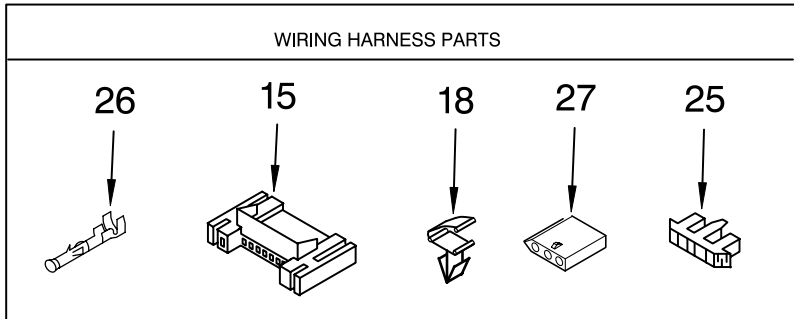

TOP AND CONSOLE PARTS

For Model: MED6600TQ0

(White)

29" ELECTRIC DRYER

FOR ORDERING INFORMATION REFER TO PARTS PRICE LIST

TOP AND CONSOLE PARTS

For Model: MED6600TQ0

(White)

<u>Illus.</u>	<u>Part</u>	<u>DESCRIPTION</u>
<u>No.</u>	<u>No.</u>	
1		Literature Parts
	W10156040	Tech Sheet
	W10160249	Guide, Quick Start
	W10160250	Use & Care Guide
	W10160247	Tip Sheet
	W10165147	Sheet, Steam Tip
2	8558863	Bracket, Console
3	237446	Washer (Top/Chute)
4	W10051167	User Interface
5	W10170903	Panel, Console
6	3196537	Screw, 8-18 x 5/8
7	8564265	Cover, Rear
8	W10003770	Screw, 6-19 x 3/64
9	W10110196	Knob, Assembly
10	8572270	Assembly, Lint Screen
11	W10044320	Cover, Lint Screen
12	W10044470	Hinge, R.H.
	W10044480	Hinge, L.H.
13	W10001580	Screw
14	337686	Screw
15	3395683	Connector (Motor)
16	8565025	Top
17	W10111614	Control, Electronic
18	3394427	Clip-Harness
19	8563853	Bracket, Machine Controller
22	8558853	Grommet
23	W10141980	Harness Wiring
25	3936144	Connector
26	94614	Terminal
27	3397269	Connector, Timer