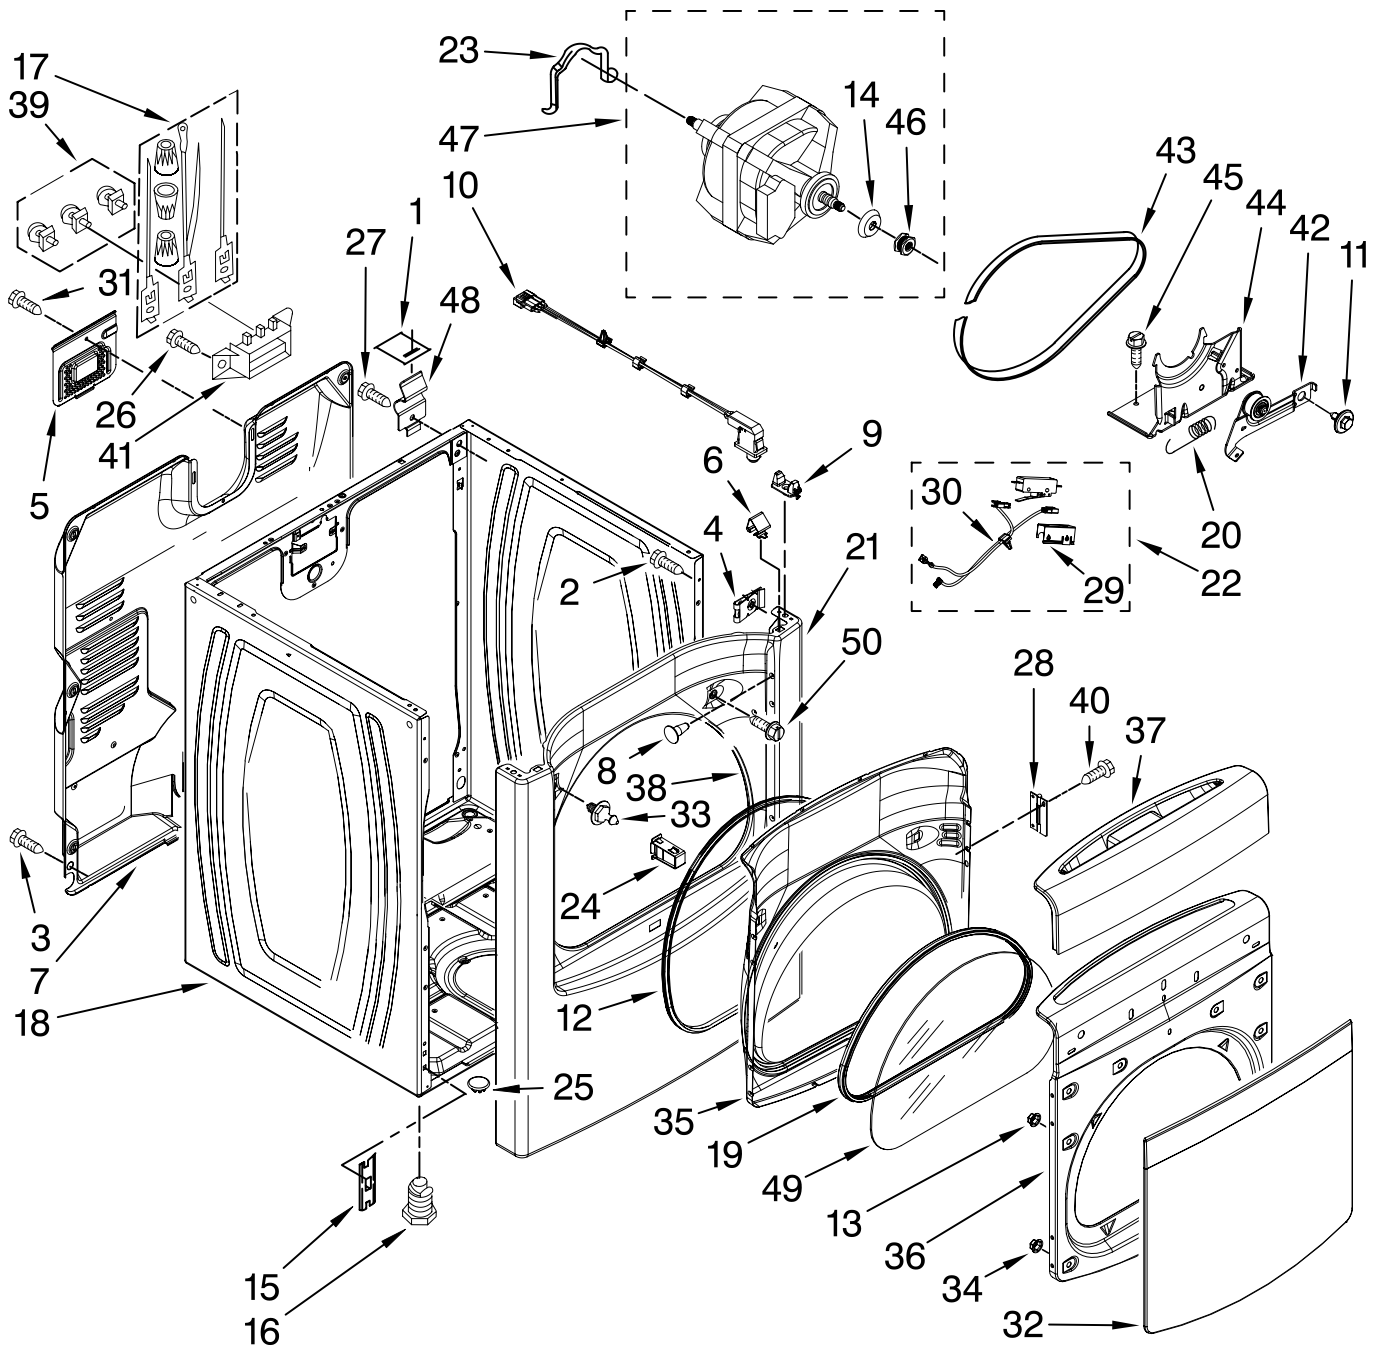

CABINET PARTS

For Model: MED6600TQ0

(White)

FOR ORDERING INFORMATION REFER TO PARTS PRICE LIST

CABINET PARTS

For Model: MED6600TQ0

(White)

Illus. No.	Part No.	DESCRIPTION	Illus. No.	Part No.	DESCRIPTION	Illus. No.	Part No.	DESCRIPTION
1	18849	Pad, Top Hinge	17	279318	Terminal, Tinned & Brass (3) (Includes Illus. 39)	34	308499	Palnut (10)
2	343641	Screw, 10-16 x 1/2				35	8565037	Door Inner
3	693995	Screw, 8-18 x 3/8				36	W10116925	Door, Outer
4	W10007520	Clip, Ground (2)	18	8557569	Cabinet	37	W10111249	Door Handle
5	W10110241	Cover, Block	19	W10076060	Gasket, Inner Door	38	W10044490	Seal, Front Panel
6	8576625	Lock-Top Front (2)	20	3387374	Spring, Idler	39	279393	Terminal Block Kit (For Terminal Block)
7	W10140148	Panel, Rear	21	8565029	Panel, Front	40	342055	Screw, 10-32 x 5/8
8	3404413	Plug-Hole	22	8566208	Switch Assembly	41	3397659	Block, Terminal
9	8568303	Locator, Snap Down	23	660658	Clamp, Motor	42	8547174	Pulley Assembly
10	3978977	Door Switch Assembly	24	8572982	Catch, Door Assembly	43	8547168	Belt, Drive
11	3389420	Retainer, Idler	25	8578560	Plug, Hole	44	8547166	Base, Motor
12	8575027	Seal, Door	26	3393008	Screw, 10-16 x 1/2	45	W10002600	Bolt, 6-20 x 1 1/4
13	342055	Pal Nut (4)	27	3390631	Screw, 8-18 x 1/2	46	8578565	Pulley, 60 HZ
14	8578538	Restrainer, Belt	28	8565018	Hinge, Assembly	47	8566152	Motor Assembly 60 HZ.
15	3394083	Clip, Front Panel (2)	29	8564011	Bracket, Switch	48	238088	Hinge, Top (2)
16	3392100	Foot, Dryer	30	8539897	Belt-Switch Jumper	49	8565015	Glass, Inner Door
	279810	Foot-Optional (Extended Length Package of 2) (Not Included)	31	8533974	Screw Ground	50	W10100830	Screw, 10-16 x 3/64
			32	W10116398	Window, Outer Door			
			33	8572983	Strike, Door			

FOR ORDERING INFORMATION REFER TO PARTS PRICE LIST