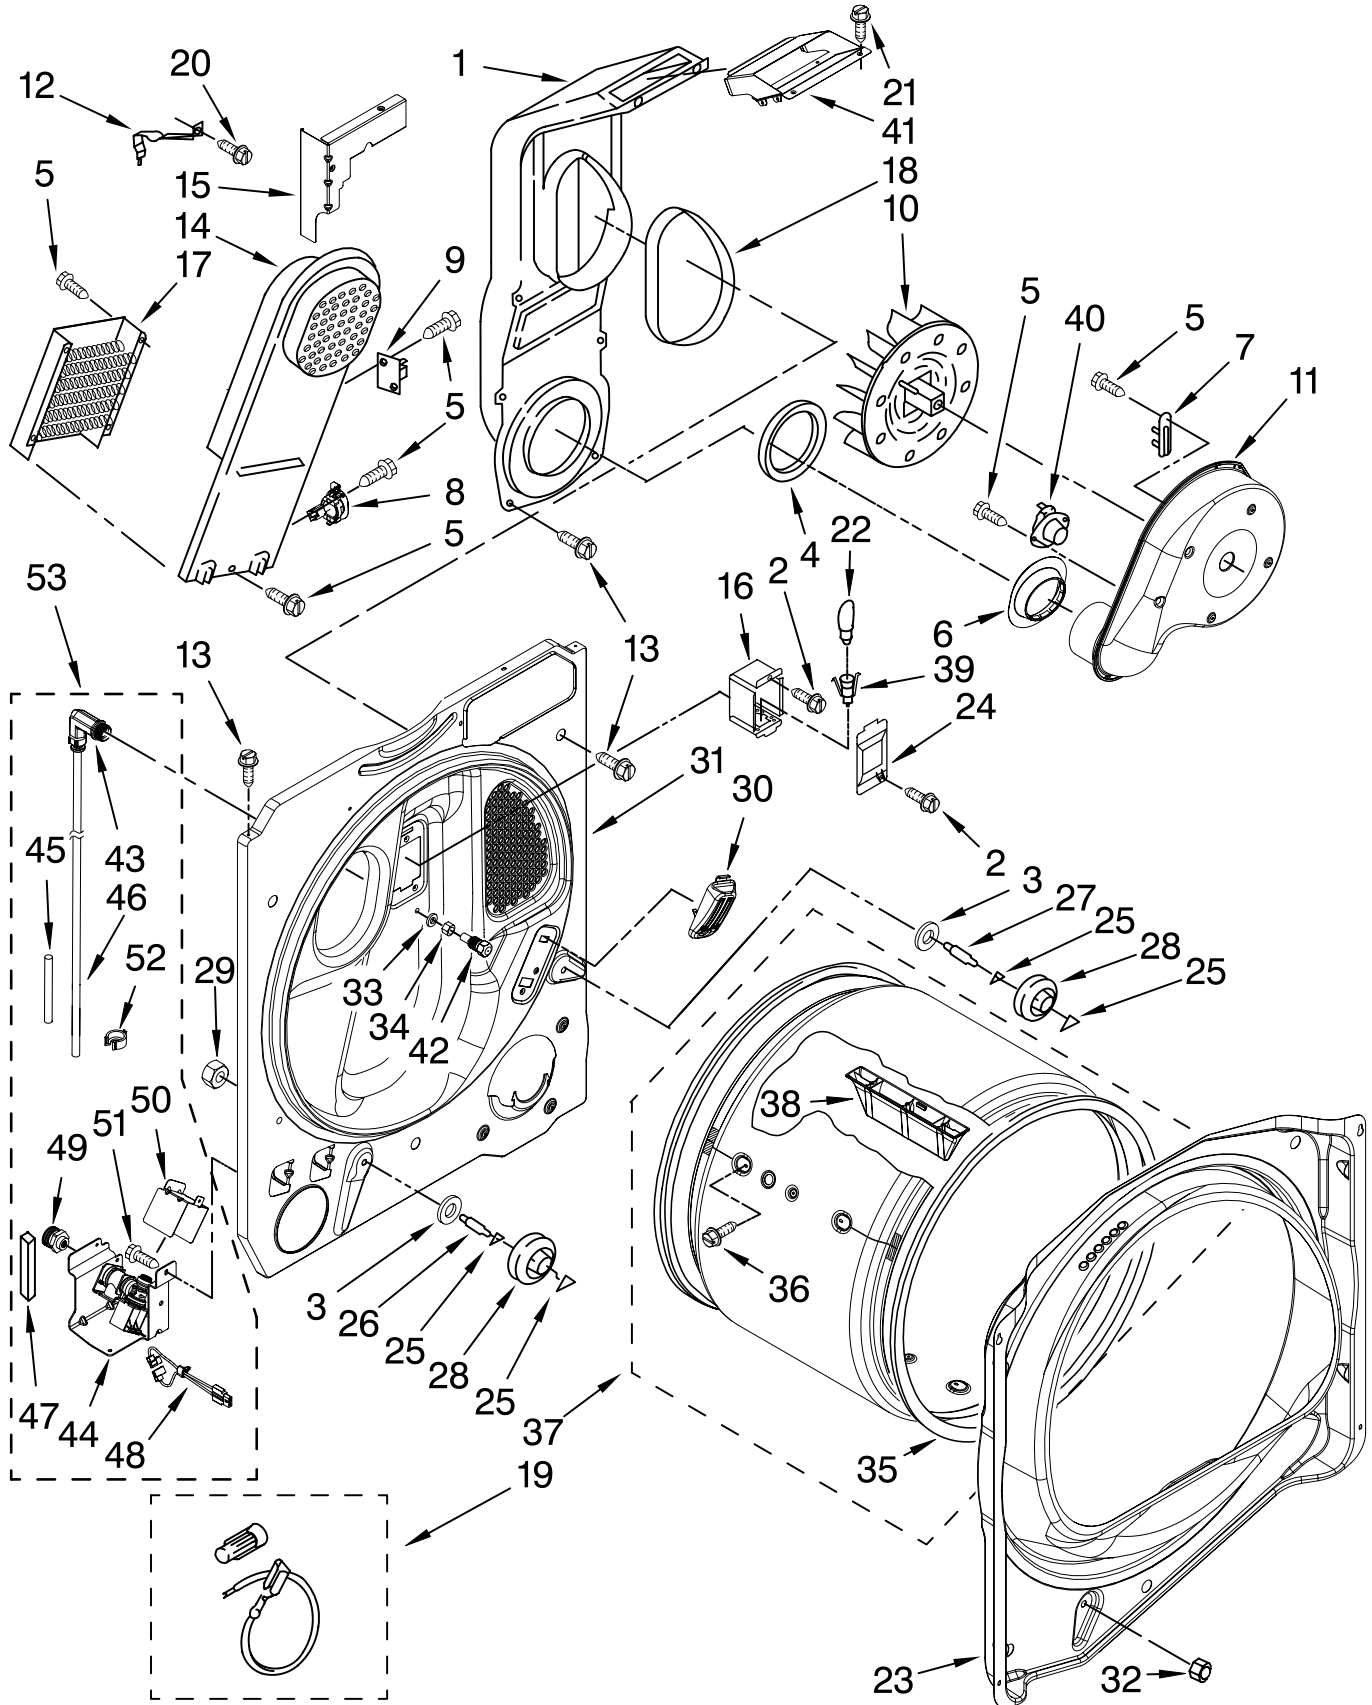

BULKHEAD PARTS

For Model: MED6600TQ0

(White)

FOR ORDERING INFORMATION REFER TO PARTS PRICE LIST

BULKHEAD PARTS

For Model: MED6600TQ0

(White)

Illus. No.	Part No.	DESCRIPTION	Illus. No.	Part No.	DESCRIPTION	Illus. No.	Part No.	DESCRIPTION
1	8544805	Lint Chute Assembly	17	3403585	Element, Heater	38	8565688	Baffle, Drum (3)
2	487909	Screw, 8-15 x 1/2	18	8544813	Seal	39	W10168632	Socket Assembly
3	3387459	Washer-Support	19	279457	Wire Kit, Terminal (For Heater Element Wiring Harness Repair)	40	8577274	Thermistor
4	347139	Seal, Lint Chute	20	489463	Screw, 8-18 x 5/8	41	8544810	Collar, Lint Chute
5	90767	Screw, 8-18 x 3/8	21	3196537	Screw	42	W10044629	Nozzle & Screen Assembly
6	8573836	Shield, Exhaust	22	3406126	Bulb	43	W10153864	Nozzle & Hose Assembly (Includes Items 33,34,42,46)
7	3392519	Thermal-Fusse (91°C)	23	8558890	Bulkhead, Front	44	W10146150	Valve & Bracket Assembly
8	8577891	Thermostat, HI-Limit	24	3402841	Lens, Drum Light	45	W10153865	Sleeve, Tube
9	3977393	Thermal Cut-Off (Includes Illus. 8)	25	690997	Ring Tri	46	W10131527	Hose Assembly (Not Servicable)
10	694089	Wheel, Blower	26	8575325	Shaft, (L.H.)	47	W10158778	Foam, Bracket
11	8577230	Housing, Blower	27	8575324	Shaft, (R.H.)	48	W10160610	Harness, Water Valve
12	8546149	Clip-Heater Box	28	8536973	Roller, Support	49	W10044605	Coupling, Hose
13	343641	Screw, 10-16 x 1/2	29	W10001120	Nut, 3/8-16	50	W10160575	Cover, Myst Valve
14	8544801	Box, Heater	30	8576468	Assembly, Sensor	51	693995	Screw, 8-18 x 3/8
15	W10053480	Bracket, Lint Chute	31	W10131528	Bulkhead, Rear	52	W10044615	Clip, Push-To-Connect
16	3977373	Bracket, Drum Light	32	3934666	Nut 3/8-16 (R.H.)	53	W10153129	Valve & Hose Assembly
			33	W10044579	Washer-Nozzle			
			34	W10044628	Nut, Brass 9/16 - 24 x 1/2			
			35	8557277	Seal Drum (2)			
			36	W10109200	Screw, 11-16 x 3/4			
			37	8557270	Drum, Assembly			

FOR ORDERING INFORMATION REFER TO PARTS PRICE LIST