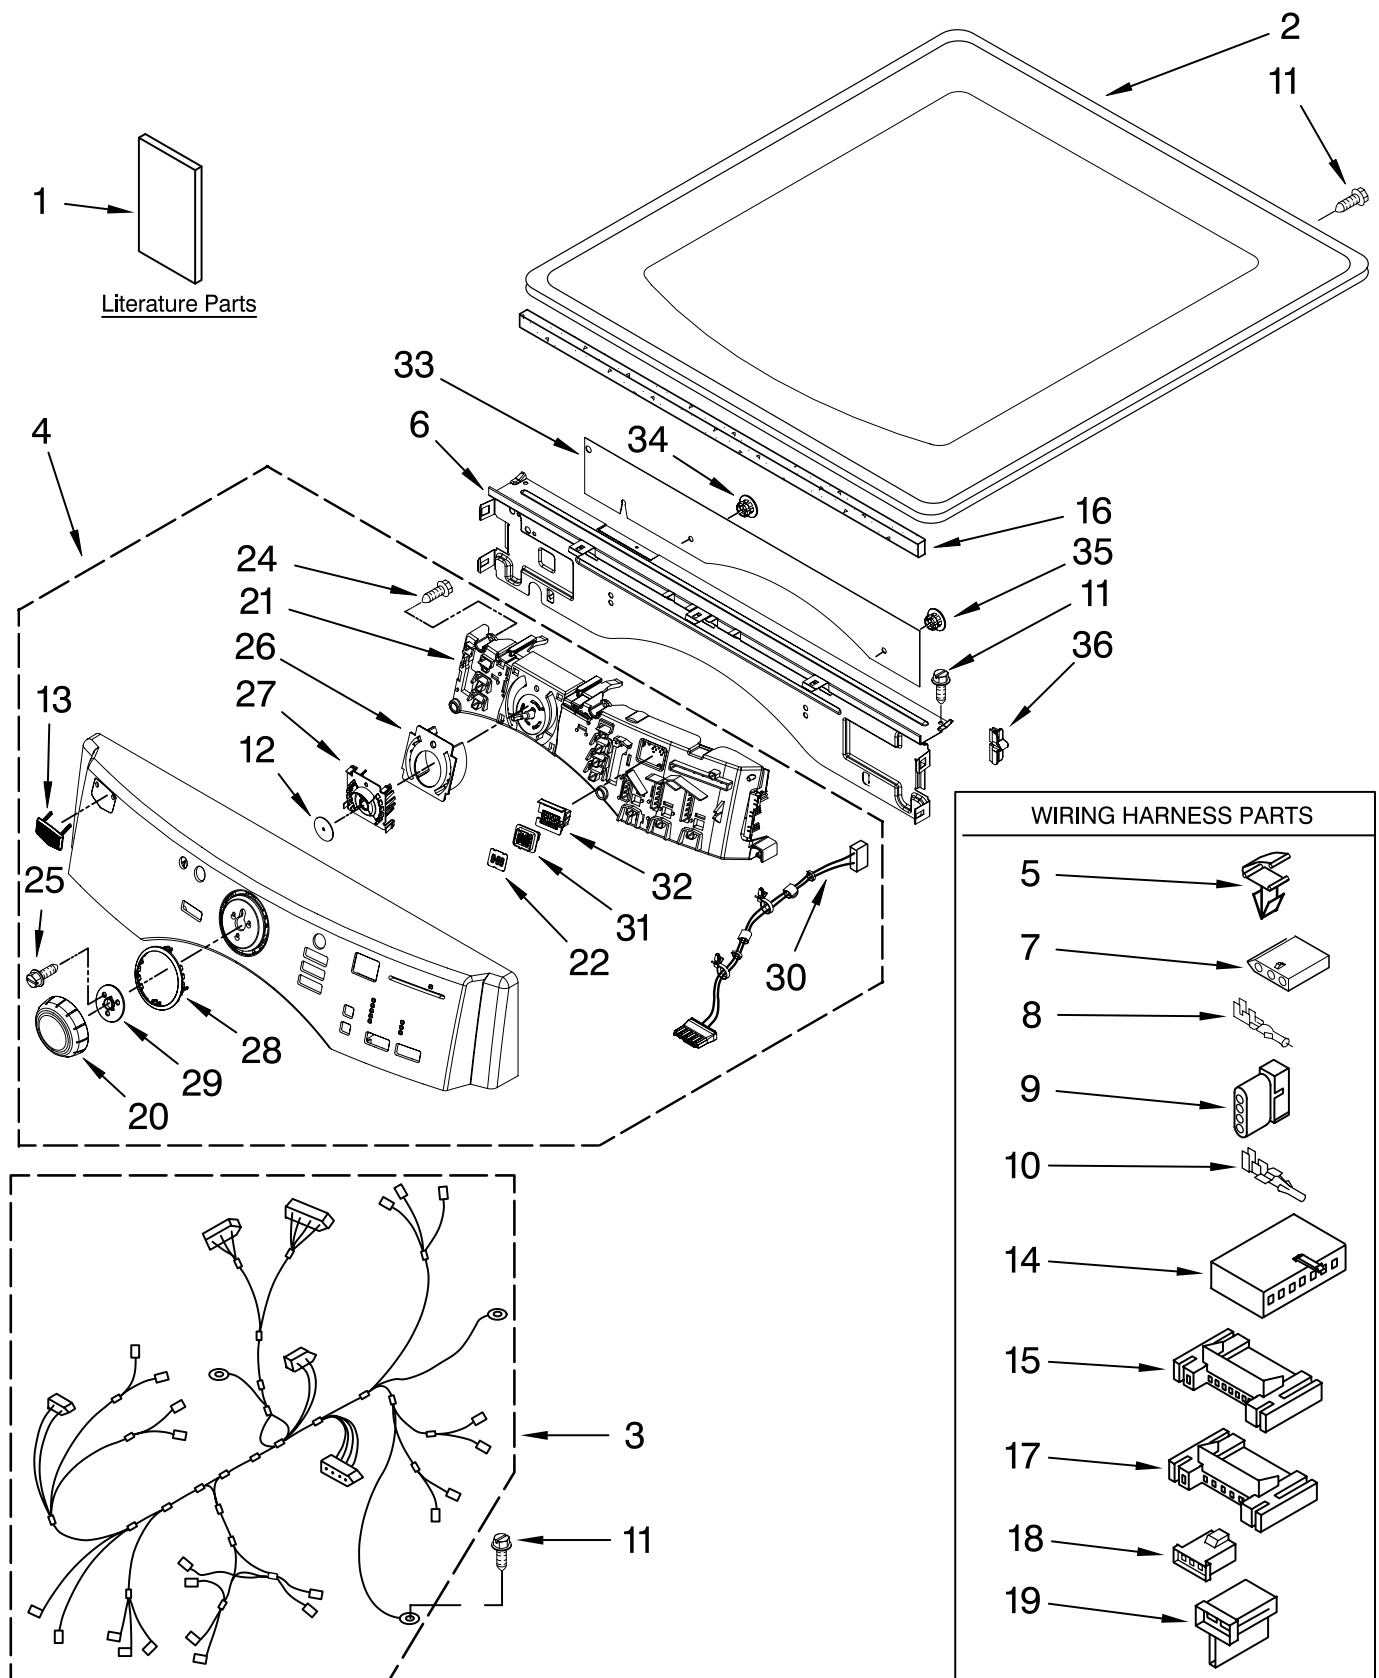

For Model: MGDE500VW2
(White)

FOR ORDERING INFORMATION REFER TO PARTS PRICE LIST

TOP AND CONSOLE PARTS

For Model: MGDE500VW2

(White)

Illus. No.	Part No.	DESCRIPTION	Illus. No.	Part No.	DESCRIPTION	Illus. No.	Part No.	DESCRIPTION
1		Literature Parts	13	W10177245	Medallion	24	8540282	Screw
	W10239302	Use & Care Guide	14	3936150	Connector, 7-Circuit	25	8540513	Screw
	W10255469	Installation Instructions	15	3395683	Connector, (Motor)	26	W10170295	Frame-Light Guide
	W10258377	Tech Sheet	16	W10112267	Foam, Seal Control Bracket	27	W10170293	Guide, Light Cycle Internal
2	3980634	Top	17	2203186	Connector, 5-Circuit	28	W10164567	Cycle, Light Guide
3	W10111069	Harness, Main	18	3403498	Connector, 3-Position (Gas Valve)	29	W10172298	Bushing, Knob
4	W10246750	Console Assembly	19	3403499	Connector, 2-Position (Gas Valve)	30	W10242907	Power Cable User Interface
5	3394427	Clip, Harness	20	W10164576	Knob	31	W10164578	Guide, Light (3-Way Digital)
6	W10215656	Bracket, Console (Includes No. 16)	21	W10269025	Techbox Assembly	32	W10171502	Frame-Light (Guide Display)
7	353424	Connector, Sensor	22	W10171504	Foil-Display	33	W10215674	Shield, Console Bracket
8	94614	Terminal				34	W10216201	Plug-Hole 1/4"(2)
9	3936144	Plug, Terminal				35	W10216202	Plug-Hole 5/16"(1)
10	94613	Terminal				36	W10214555	Plug-Connector Frame
11	3390647	Screw, 8-18 x 1/2						
12	8572039	Seal, User Interface						

FOR ORDERING INFORMATION REFER TO PARTS PRICE LIST