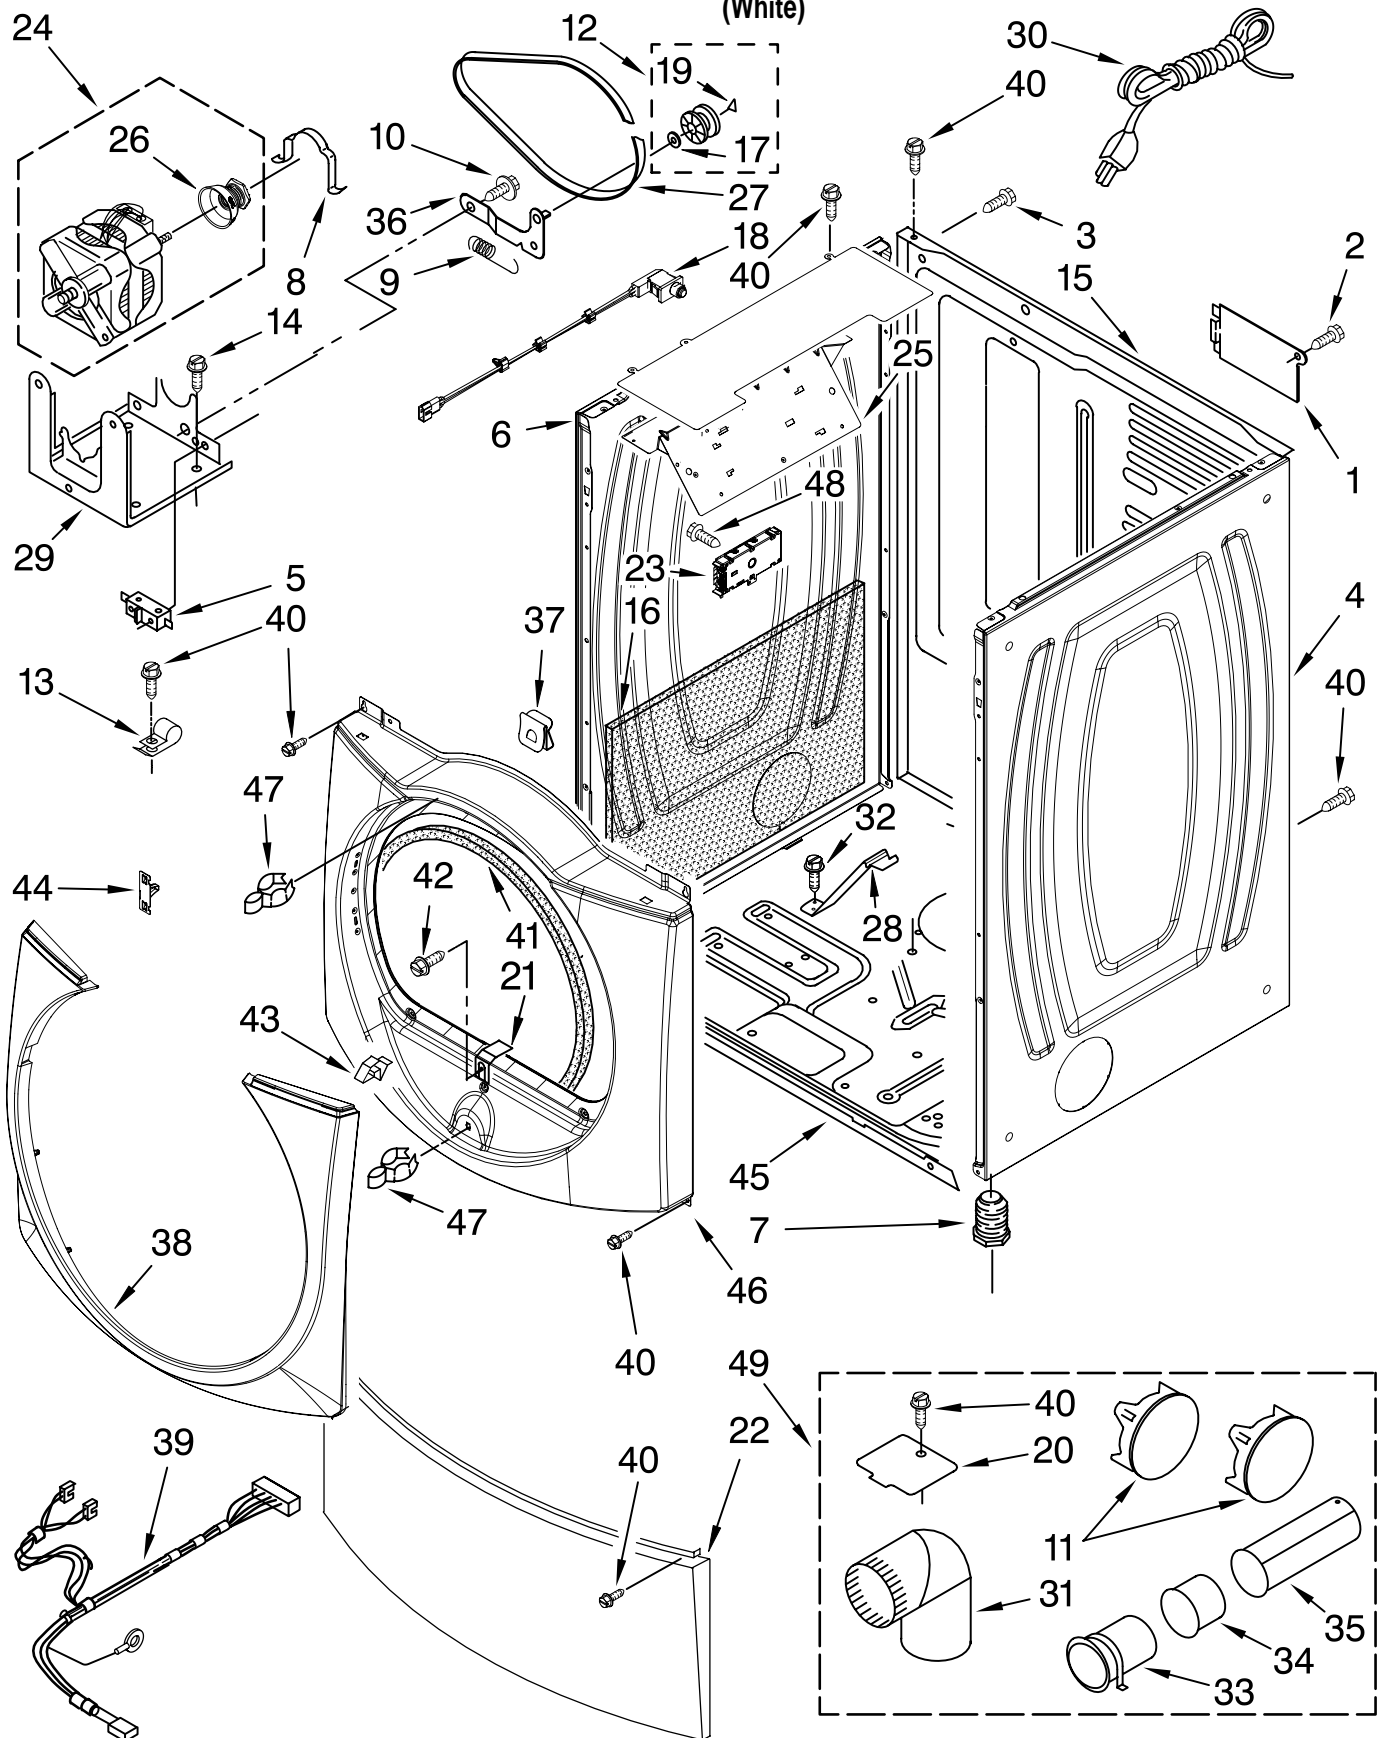

CABINET PARTS

For Model: MGDE500VW2

(White)

FOR ORDERING INFORMATION REFER TO PARTS PRICE LIST

CABINET PARTS

For Model: MGDE500VW2

(White)

Illus. No.	Part No.	DESCRIPTION	Illus. No.	Part No.	DESCRIPTION	Illus. No.	Part No.	DESCRIPTION
1	8317340	Cover, Terminal Block	17	W10121334	Washer, Flat Plastic	37	62825	Clip, S-Type (3)
2	3390814	Screw, 8-18 x 3/8	18	W10128087	Assembly, Door Switch	38	W10221445	Trim-Ring Assembly (Includes: Item 44)
3	8533974	Screw, 10-32 x 5/8 (Ground)	19	690997	Tri Ring	39	W10242903	Harness, Digital Interface
4	W10192446	Panel, Side (R.H.)	20	8066115	Cover-Plate	40	3390647	Screw, 8-18 x 1/2
5	W10246525	Switch, Broken Belt	21	8529053	Ramp, Door	41	3387242	Seal, Front Panel
6	W10192435	Panel, Side (L.H.)	22	W10246269	Toe Panel	42	3357011	Screw, 10-16 x 1/2
7	3392100	Foot, Dryer	23	W10174746	Control Board	43	8519459	Clip, Toe Panel
	279810	Foot - Optional (Extended Length Package Of 2) (Not Included)	24	8538263	Motor Assembly 60 HZ.	44	W10129065	Trim-Clip Metal
8	660658	Clamp, Motor (2)	25	8563727	Bracket, Control	45	W10239098	Base, Cabinet
9	3387374	Spring, Idler	26	8578220	Pulley 60 HZ.	46	W10153275	Front Panel
10	3389420	Retainer, Idler	27	W10112954	Belt, Drive	47	696144	Strike, Door (2)
11	49252	Plug, Multivent White	28	8529757	Bracket, Burner	48	90767	Screw, 8-18 x 3/8
	W10151499	Midnight Grey	29	W10242878	Bracket, Motor	Optional Parts Not Included		
12	3388672	Pulley Assembly	30	3401401	Cord, Power	Dryer Exhaust Kit		
13	3978776	Bracket, Gas Pipe	31	49026	4" - 90° Elbow	(For Side & Bottom Venting)		
14	343641	Screw, 10-16 x 1/2	32	693995	Screw, 8-18 x 3/8	49	279818	White
15	W10244141	Panel, Rear	33	8563747	Exhaust Pipe & Bracket		W10186596	Midnight Grey
16	W10123956	Sound Panel	34	8563750	Exhaust Pipe (Short)			
			35	8563749	Exhaust Pipe (Long)			
			36	3388674	Idler Bracket			

FOR ORDERING INFORMATION REFER TO PARTS PRICE LIST