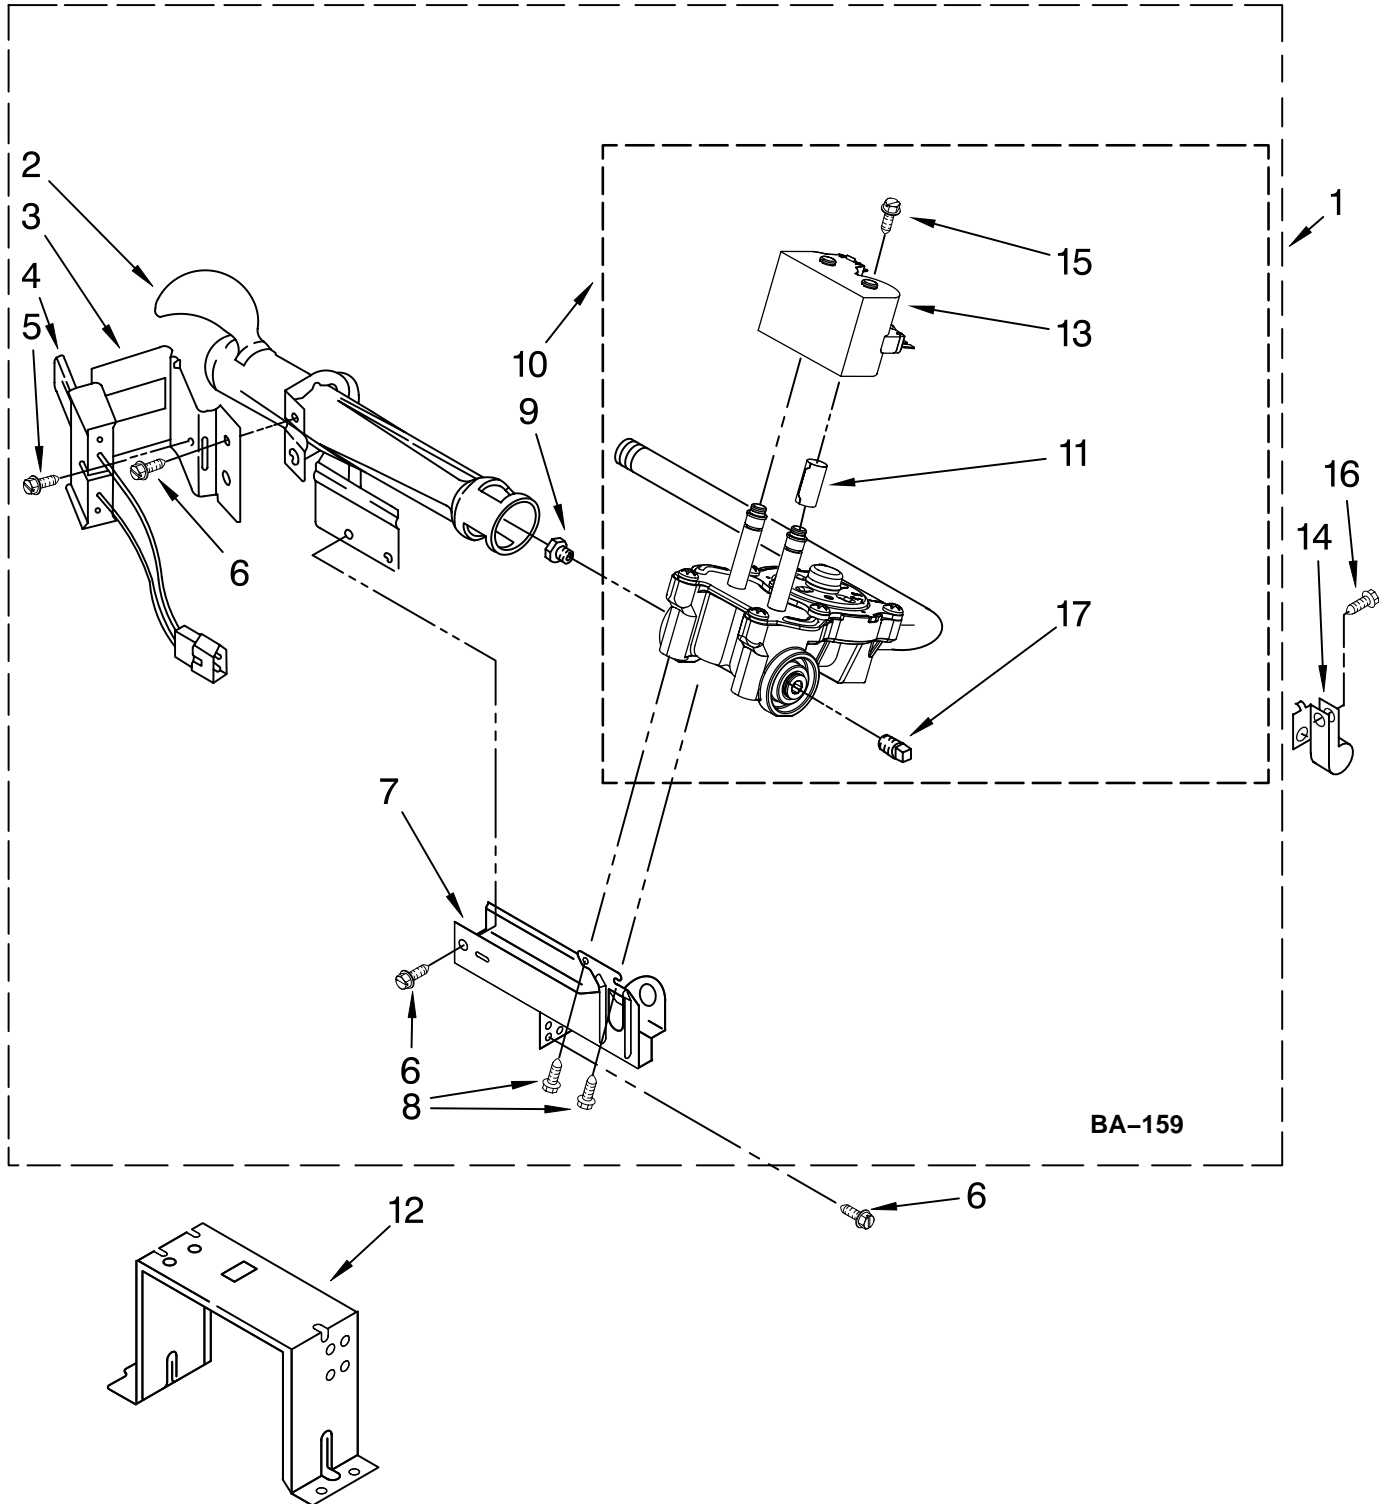

W10293911 BURNER ASSEMBLY

For Model: MGDE500VW2

(White)

USE WITH TYPE 1 – NATURAL, TYPE 2 – MIXED,
AND TYPE 4 – LIQUEFIED PROPANE AND BUTANE GASES

FOR ORDERING INFORMATION REFER TO PARTS PRICE LIST

W10293911 BURNER ASSEMBLY

For Model: MGDE500VW2

(White)

USE WITH TYPE 1 – NATURAL, TYPE 2 – MIXED,
AND TYPE 4 – LIQUEFIED PROPANE AND BUTANE GASES

Illus. No.	Part No.	DESCRIPTION
1	W10293911	Burner Assembly 60 Hz. (Type 1 & 2)
2	688617	Tube, Burner
3	694298	Bracket, Ignitor
4	686590	Ignitor
5	3393909	Screw & Washer (8-32 x 5/8)
6	343641	Screw, 10-16 x 1/2
7	3389871	Base, Burner
8	3387057	Screw, 8-18 x 3/8 (3)
9	15418	Orifice, Burner Type 1
10	W10175144	Valve, Gas 60 Hz. (Complete) (Includes Pipe & Illus. No. 7)
11	W10295524	Sleeve-Magnetic
12	3389889	Bracket, Support
13	W10273784	Coil, 60 Hz.
14	3978776	Clamp, Pipe
15	326049536	Screw, Coil
16	3390647	Screw, 8-18 x 1/2
17	W10295523	Plug, Pipe

Following Parts Not Illustrated

W10293913 Conversion Kit
(Type 1 and 2)
to Type (4) L.P.G.

BA-159

FOR ORDERING INFORMATION REFER TO PARTS PRICE LIST