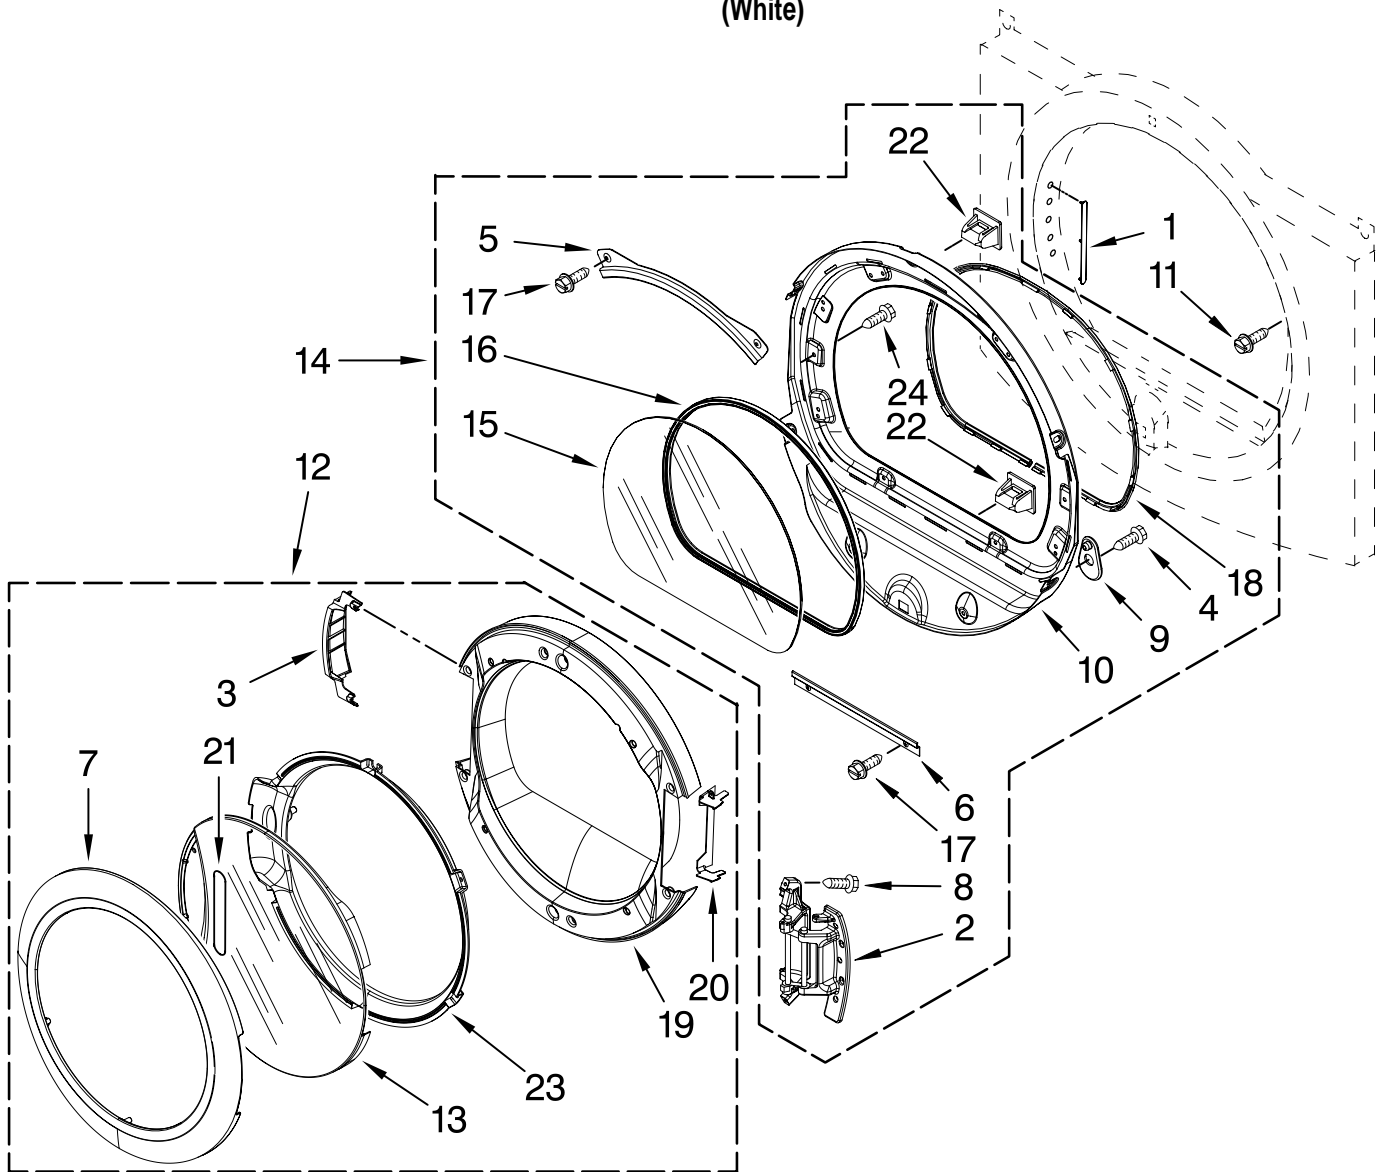

# DOOR PARTS

For Model: MGDE500VW2

(White)

Illus. No.	Part No.	DESCRIPTION	Illus. No.	Part No.	DESCRIPTION	Illus. No.	Part No.	DESCRIPTION
1	W10085210 W10085230	Label, Hinge Hole White Silver	7	W10193522	Handle Ring	14	8577819	Door Assembly Inner (Includes 2,4,5,6,8,9,10,15,16,17,18,22)
2	W10139920	Door Hinge Assembly	8	W10159996	Screw, 10-24 x 5/16	15	8566254	Window
3	W10180119	Cover, Door Hinge	9	W10048910	Screw-Plug	16	8579662	Seal, Window
4	3400224	Screw, 1/4-20 x 0.5	10	8578229	Inner Door	17	3393258	Screw, 10-16 x 3/64
5	8519356	Retainer-Window (Upper)	11	355515	Screw, 8-18 x 11/16	18	W10139457	Seal, Door
6	8519354	Retainer-Window (Lower)	12	W10193530	Door Assembly Outer (Includes 3,7,13,19,20,21,23)	19	W10180118	Door, Intermediate
			13	W10180117	Door Mask Assembly	20	W10180120	Shield, Door
						21	W10153281	Pad-Foam Frame
						22	690081	Door Catch
						23	W10171571	Screen, Door
						24	9742177	Screw, 8-18 x 5/8