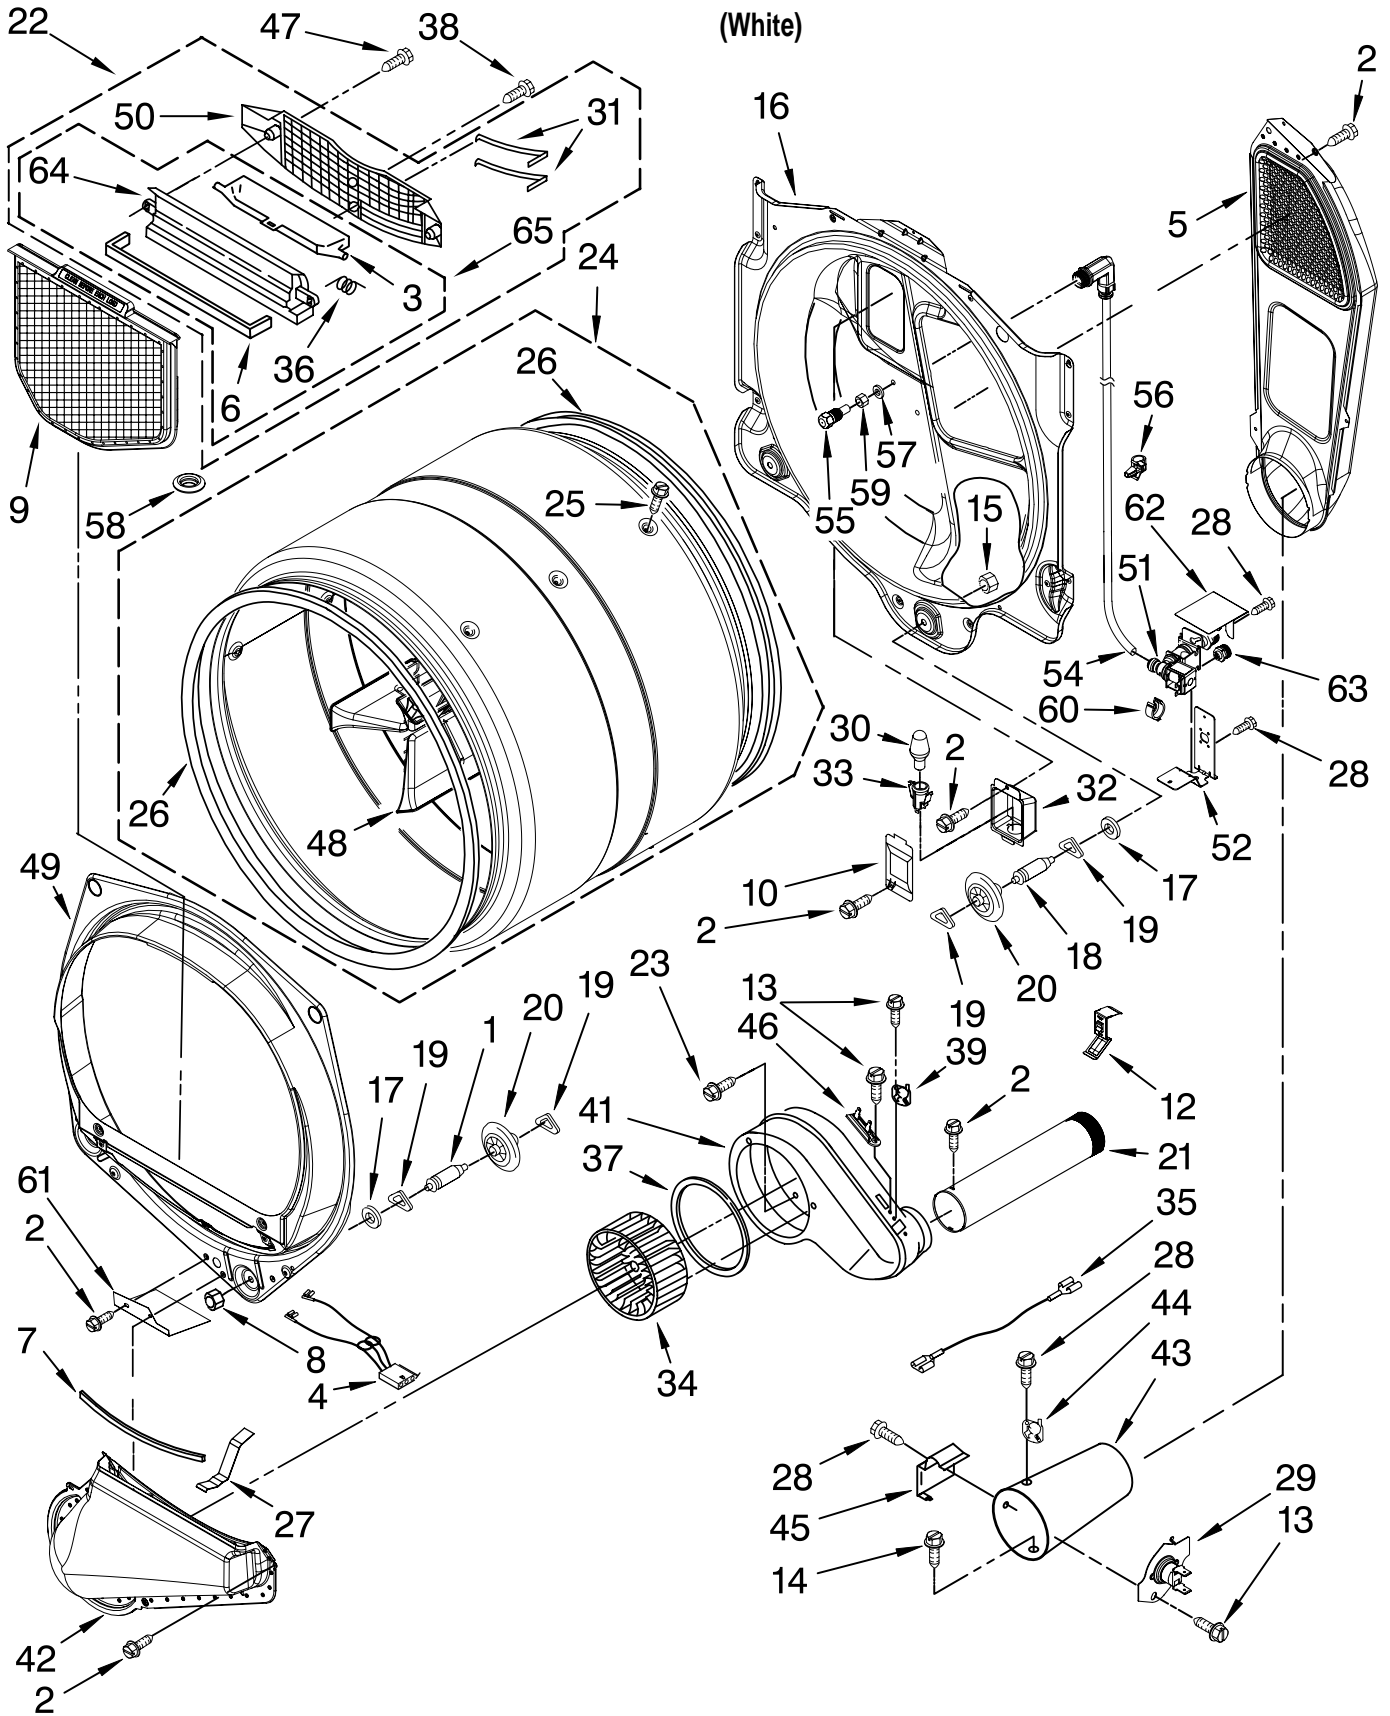

BULKHEAD PARTS

For Model: MGDE500VW2

(White)

BULKHEAD PARTS

For Model: MGDE500VW2

(White)

Illus. No.	Part No.	DESCRIPTION	Illus. No.	Part No.	DESCRIPTION	Illus. No.	Part No.	DESCRIPTION
1	8575324	Shaft, R.H. Thread	23	489463	Screw, 8-18 x 5/8	46	3392519	Thermal-Fuse (91C)
2	3390647	Screw, 8-18 x 1/2	24	W10181466	Complete Drum Assembly	47	3387230	Screw, 10-16 x 1
3	W10153413	Door, Lint Screen	25	W10219342	Screw, 8-16 x 1/2	48	697693	Baffle, Drum
4	3406653	Harness, Sensor	26	W10166807	Seal, Drum	49	W10252304	Bulkhead, Front
5	3394346	Air Duct Assembly	27	8066208	Clip-Spring	50	W10153412	Grille, Outlet
6	697813	Seal, Outlet Housing	28	90767	Screw, 8-18 x 3/8	51	W10044596	Valve, Water Inlet (Includes Illus, 52 & 62)
7	697814	Seal, Drum Front	29	8573713	Thermal-Cutoff	52	W10044597	Bracket, Valve
8	3934666	Nut, 3/8 x 16(R.H.)	30	3406124	Bulb, Light	54	W10044598	Hose
9	W10049370	Lint, Screen	31	3387223	Electrode, Sensor	55	W10277503	Nozzle, Spray Steam
10	3402841	Lens, Drum Light	32	8578825	Bracket, Drum Light	56	3391018	Tie Cable
12	8572105	Clip, Exhaust Pipe	33	W10214261	Socket Assembly	57	W10044579	Washer, Nozzle
13	8533971	Screw, 8-18 x 5/16	34	697772	Wheel, Blower	58	W10128544	Caplug
14	693995	Screw, 8-18 x 3/8	35	3401710	Jumper-Tco Hi-Limit	59	W10044628	Brass Nut
15	W10001120	Nut, 3/8-16 (L.H.)	36	3394986	Spring, Lint Screen Door	60	W10044615	Clip, Push-To-Connect
16	W10133857	Bulkhead, Rear	37	697770	Seal, Cover Plate	61	W10128629	Shield, Blower Housing (Includes, Illus. 2)
17	3387459	Washer, Support	38	695240	Screw, 8-18 x 1/2	62	W10184825	Cover, Inlet Valve
18	8575325	Shaft, L.H. Thread	39	8577274	Thermistor	63	W10044605	Coupling, Hose
19	690997	Ring, Tri	41	8544362	Housing, Blower	64	W10153414	Outlet Housing
20	8536973	Roller, Support	42	8066168	Lint Duct Assembly	65	W10153423	Outlet Housing Assembly
21	8563745	Exhaust Pipe	43	8573824	Funnel, Burner			
22	W10253353	Outlet Grill Housing Assembly (Complete)	44	3391912	Thermostat Hi Limit			
			45	338906	Sensor, Radiant			

FOR ORDERING INFORMATION REFER TO PARTS PRICE LIST