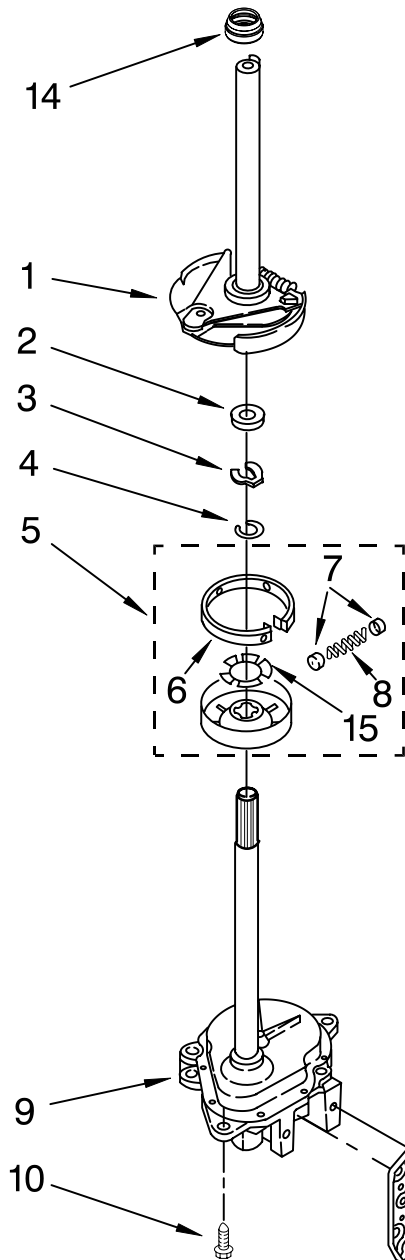

BRAKE, CLUTCH, GEARCASE, MOTOR AND PUMP PARTS

For Model: MTW5807TQ0
(White/Gold)

Illus. No.	Part No.	DESCRIPTION
1	388952	Brake & Drive Tube (Complete) (Refer To Page 11 For Further Breakdown)
2	63292	Washer, Spin Tube Thrust
3	62697	Ring, Spin Tube Support
4	63283	Ring, Retainer
5	3951311	Clutch (Complete)
6	3951308	Band & Lining, Clutch (Includes Items 7 & 8)
7	62646	Cap, Clutch Spring (2)
8	3946792	Spring & Damper Assembly
9	3360630	Gearcase (Complete) (Refer To Page 12 For Further Breakdown)

Illus. No.	Part No.	DESCRIPTION
10	3357334	Screw, Gearcase To Base (3)
11	62611	Plate, Motor Mount To Gearcase
12	62691	Grommet, Motor (4)
13	3978849	Coupling, Motor & Isolation
14	8577374	Seal
15	3355454	Clip, Anti-Rattle
16	3400516	Screw
17	3349637	Retainer, Motor (2)
18	3362089	Shield, Tub To Motor
19	8528157	Motor, Main Drive
20	3952056	Switch, Main Drive Motor
21	8546127	Retainer, Pump (2)
22	3363394	Pump (Complete)
23	3387485	Screw, 10-16 x 5/8
24	3946532	Shield, Motor