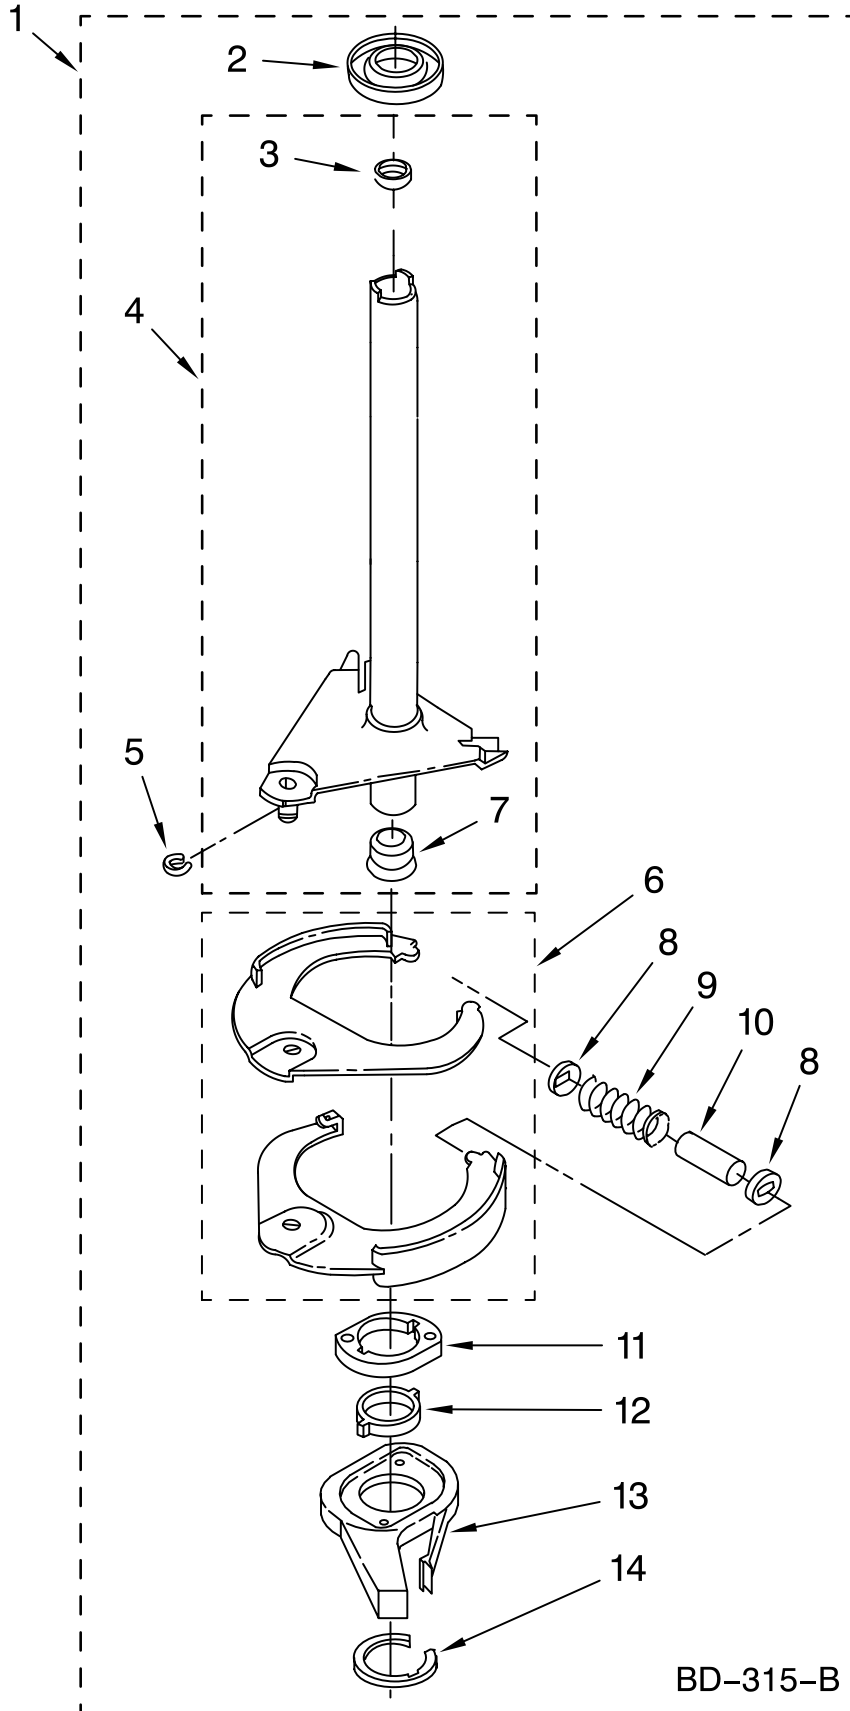

BRAKE AND DRIVE TUBE PARTS

For Model: MTW5807TQ0
(White/Gold)

Illus. No.	Part No.	DESCRIPTION

1	388952	Brake And Drive Tube (Complete)
2	62658	Ring, Thrust
3	356427	Seal, Drive Tube
4	64027	Tube, Basket Drive (Includes Illus. 3, 4, 5 & 9)
5	64035	Ring, Retaining
6	64232	Shoe, Brake (2)
7	62703	"T" Bearing, Spin Tube
8	3353956	Cap, Brake Spring (2)
9	387806	Spring, Brake
10	3355360	Sleeve, Brake Spring
11	661516	Cam, Brake Release
12	63022	Sleeve, Cam
13	64194	Driver, Brake Cam
14	90368	Ring, Retaining

FOLLOWING PARTS NOT ILLUSTRATED

285208 Lubricant
(Use Only In Brake Shoe Assembly On Roller & Pin)

IMPORTANT: All Part Numbers Listed Are Whirlpool Numbers. Source Parts Through Whirlpool.