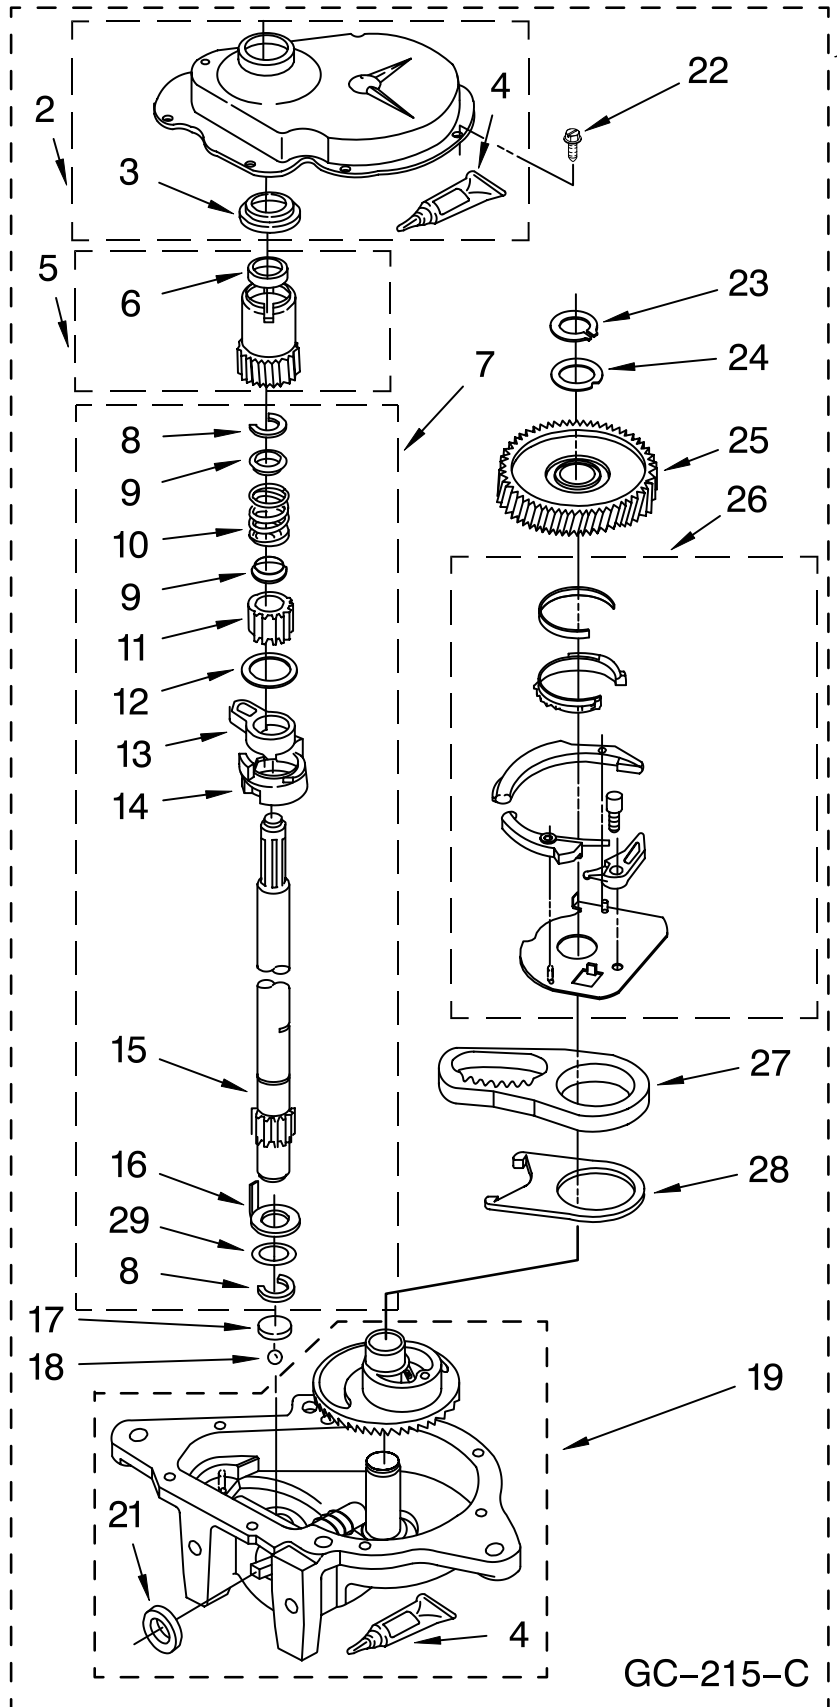

# WIRING HARNESS PARTS

For Model: MTW5807TQ0

(White/Gold)

Illus. No.	Part No.	DESCRIPTION	Illus. No.	Part No.	DESCRIPTION	Illus. No.	Part No.	DESCRIPTION
1	3349557	Retainer, Harness	9	62889	Receptacle, Terminal (3-Way)	16	3390423	Block, Disconnect (12-Way)
2	388498	Clip, Harness				17	3347730	Receptacle (6-Way)
3	3347812	Clip, Harness	10	353424	Plug, Terminal (3-Way)	18	3948617	Connector (T.P.A.) (3-Circuit)
4	3352501	Clip, Harness (Push-In)	11	62505	Block, Disconnect (Motor 2 Speed)	19	3360056	Plug (T.P.A.) (3-Circuit)
5	90016	Clip, Harness (Half-Harness)	12	3347243	Block, Disconnect			(Pressure Switch)
6	3390496	Clip, Harness	13	63523	Protector	20		Block, Connector
7	389379	Retainer, Harness	14	717252	Connector (2-Way)		3354925	Natural
8		Timer, Block Disconnect	15	3352944	Clip, Harness		3354926	Red
	3948614	Natural						
	352089	Black						

# GEARCASE PARTS

For Model: MTW5807TQ0

(White/Gold)

Illus. No.	Part No.	DESCRIPTION
1	3360630	Gearcase (Complete)
2	285202	Cover, Gearcase
3	3349985	Seal, Gearcase Cover
4	285195	Sealer, Gasket (.20 Fl. Oz.) (6 ml)
5	63320	Pinion, Spin (Includes Illus. 25)
6	356427	Seal, Spin Pinion
7	389387	Shaft, Agitator (Complete)
8	90369	Ring, Retaining (2)
9	62677	Retainer, Spring
10	62676	Spring, Agitate
11	63273	Gear, Agitate (Includes 15 and 29)
12	62619	Washer, Agitate Gear
13	62580	Cam Follower (Includes 14)
14	62581	Cam, Agitate (Includes 13)
15	285509	Shaft, Agitator (Includes 11 and 29)
16	62618	Washer, Cam Thrust
17	16018	Bearing, Thrust
18	85529	Ball, Bearing
19	389230	Bottom and Pinion, Gearcase
21	285352	Seal, Thrust Plug
22	3351614	Screw, Gearcase Cover, Mounting (8) (10-24 x 3/8)
23	3362552	Ring, Retaining
24	285735	Washer Kit, Thrust
25	62570	Gear, Spin
26	388253	Neutral Assembly
27	3349296	Rack, Connecting
28	62621	Actuator, Shift
29	388815	Washer, Intermediate