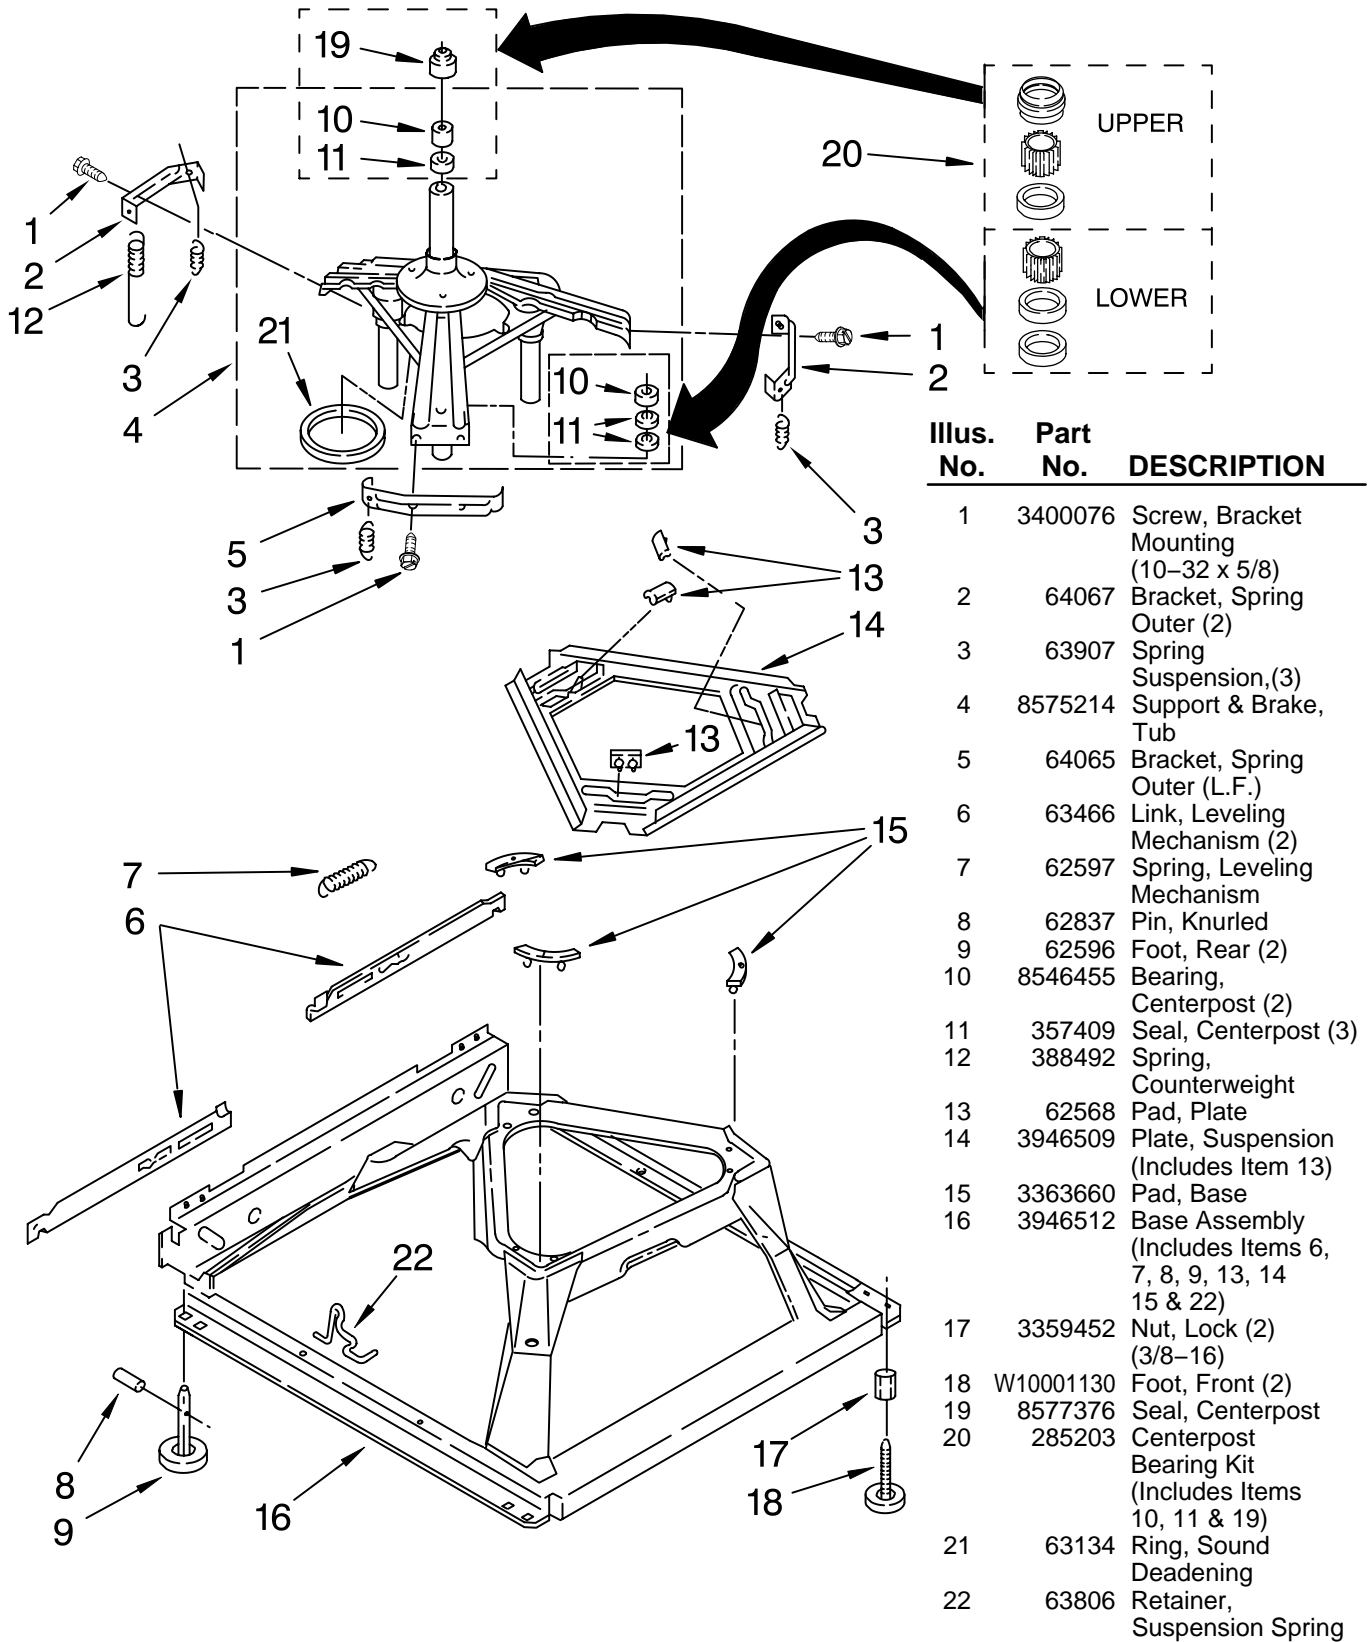

MACHINE BASE PARTS

For Model: MTW5807TQ0
(White/Gold)

IMPORTANT: All Part Numbers Listed Are Whirlpool Numbers. Source Parts Through Whirlpool.