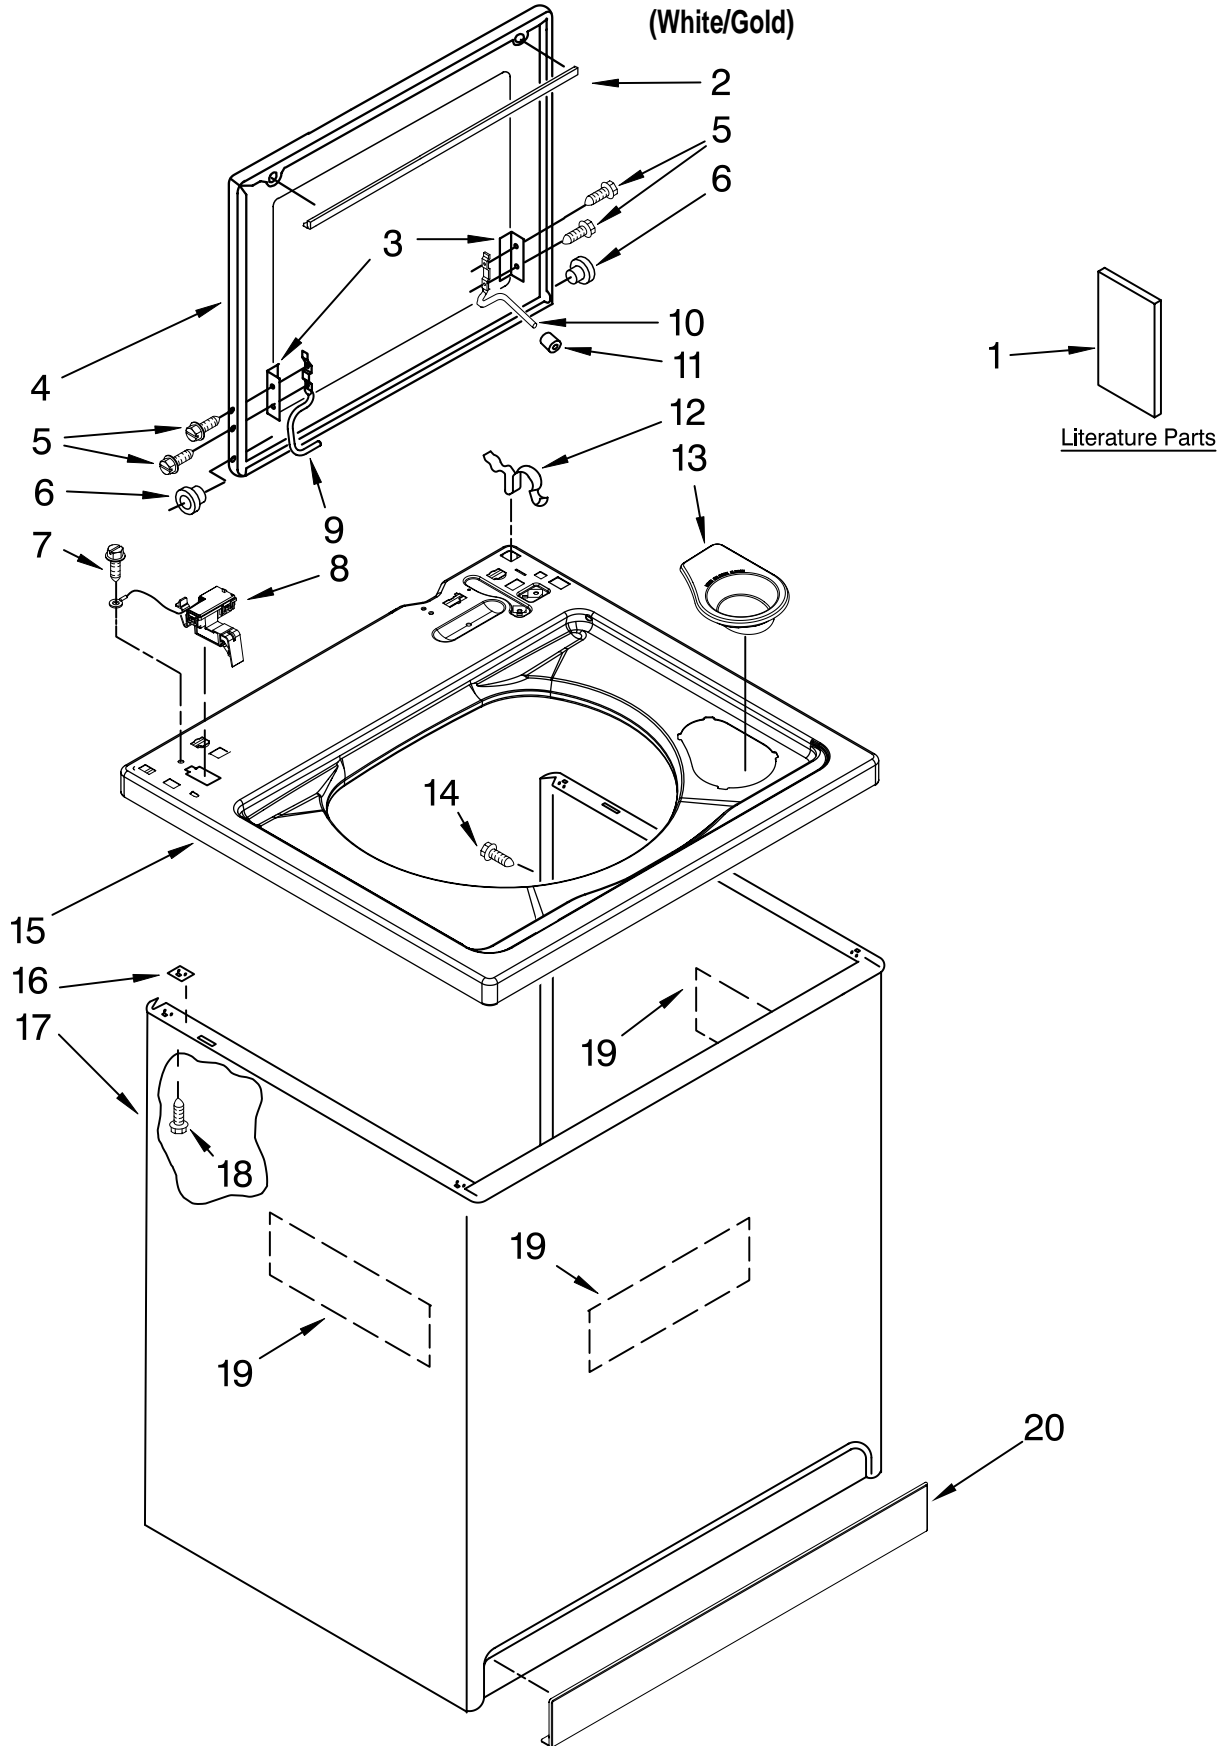

TOP AND CABINET PARTS

For Model: MTW5807TQ0

(White/Gold)

AUTOMATIC
WASHER

IMPORTANT: All Part Numbers Listed Are Whirlpool Numbers. Source Parts Through Whirlpool.

TOP AND CABINET PARTS

For Model: MTW5807TQ0

(White/Gold)

Illus. No.	Part No.	DESCRIPTION
1		Literature Parts
	W10092720	Use & Care Guide
	W10092744	Feature Sheet
	W10092736	Energy Guide
	W10111392	Wiring Diagram
2	8054939	Seal, Lid
3	21097	Pad, Lid Hinge (2)
4	W10093680	Lid
5	W10119828	Screw, Lid Hinge Mounting (4)
6	8319539	Bearing, Lid Hinge (2)
7	3351614	Screw, Ground
8	8318084	Switch, Lid
9	8559336	Hinge, Lid (L.H.)
10	54583	Hinge, Lid (R.H.)
11	19119	Bumper, Lid Hinge
12	62780	Clip, Top & Cabinet & Rear Panel (2)
13	8565967	Dispenser, Bleach
14	3357011	Screw, 10-16 x 1/2
15	8543479	Top
16	62750	Spacer, Cabinet To Top (4)
17	63424	Cabinet
18	3390631	Screw, 10-16 x 3/8 (4)
19	3976348	Absorber, Cabinet Sound (3)
20	W10112592	Toe Plate Assembly

IMPORTANT: All Part Numbers Listed Are Whirlpool Numbers. Source Parts Through Whirlpool.