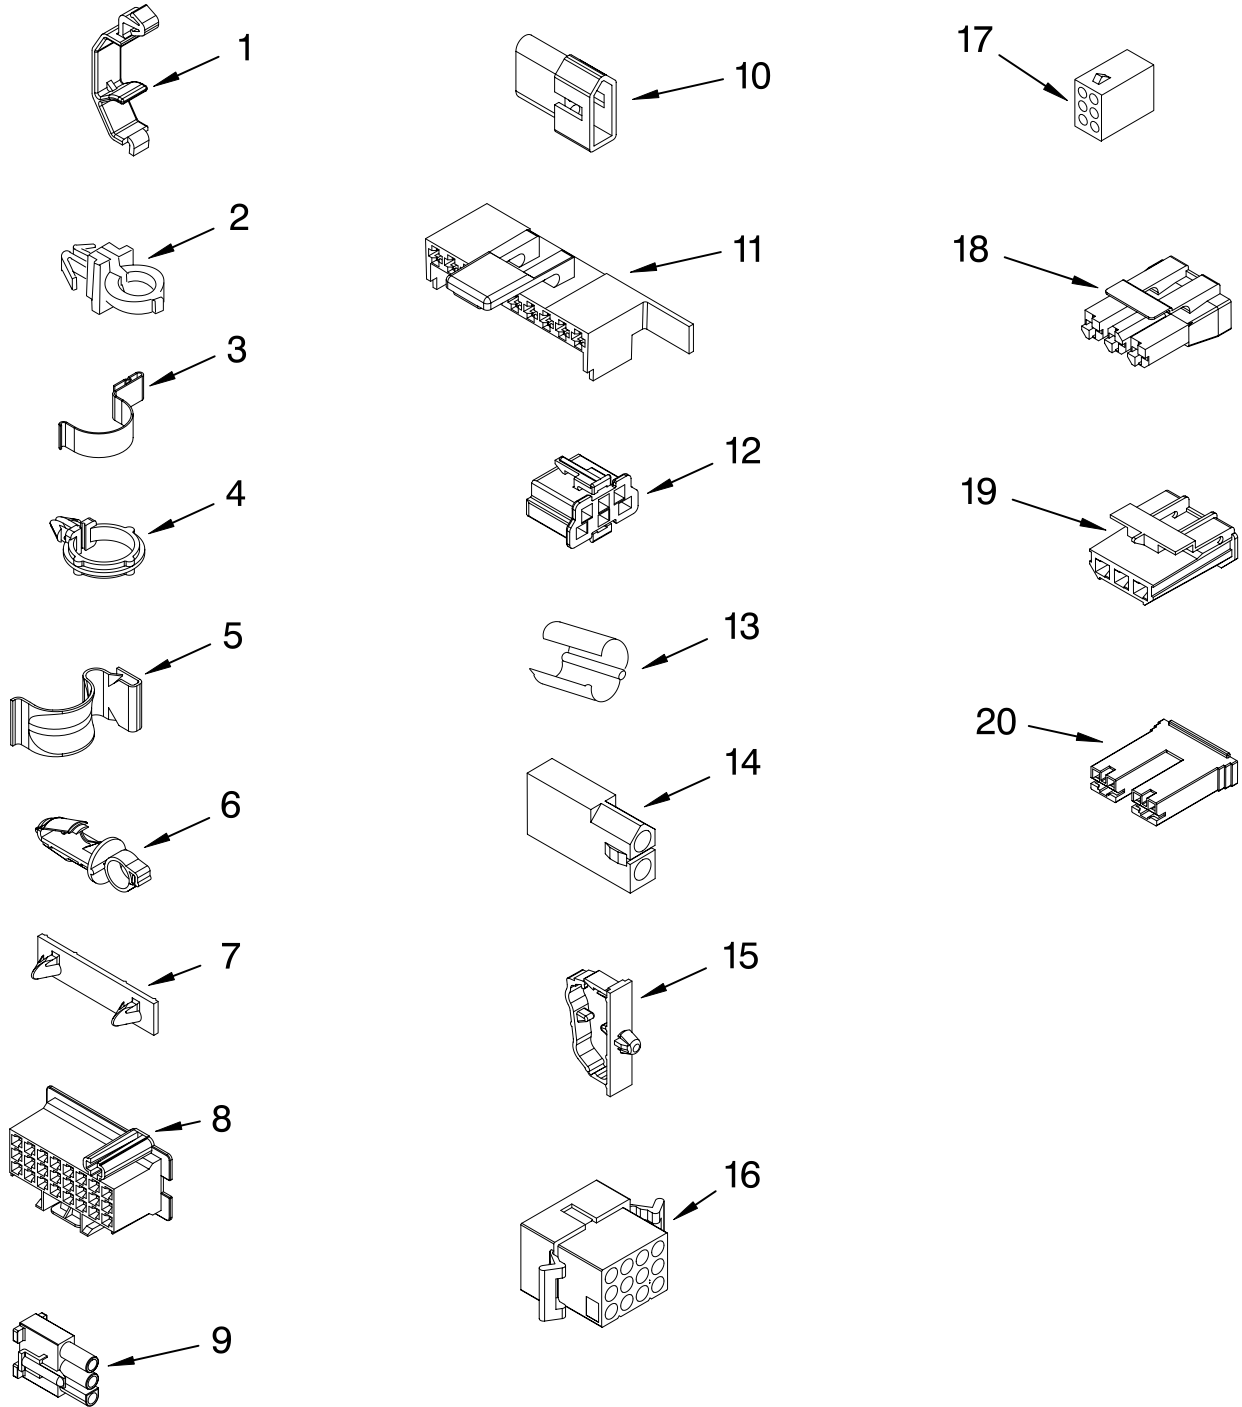

# WIRING HARNESS PARTS

For Model: MTW5807TQ0

(White/Gold)

WH2J

IMPORTANT: All Part Numbers Listed Are Whirlpool Numbers. Source Parts Through Whirlpool.

# WIRING HARNESS PARTS

For Model: MTW5807TQ0

(White/Gold)

Illus. No.	Part No.	DESCRIPTION	Illus. No.	Part No.	DESCRIPTION	Illus. No.	Part No.	DESCRIPTION
1	3349557	Retainer, Harness	9	62889	Receptacle, Terminal (3-Way)	16	3390423	Block, Disconnect (12-Way)
2	388498	Clip, Harness				17	3347730	Receptacle (6-Way)
3	3347812	Clip, Harness	10	353424	Plug, Terminal (3-Way)	18	3948617	Connector (T.P.A.) (3-Circuit)
4	3352501	Clip, Harness (Push-In)	11	62505	Block, Disconnect (Motor 2 Speed)	19	3360056	Plug (T.P.A.) (3-Circuit)
5	90016	Clip, Harness (Half-Harness)	12	3347243	Block, Disconnect			(Pressure Switch)
6	3390496	Clip, Harness	13	63523	Protector	20		Block, Connector
7	389379	Retainer, Harness	14	717252	Connector (2-Way)		3354925	Natural
8		Timer, Block Disconnect	15	3352944	Clip, Harness		3354926	Red
	3948614	Natural						
	352089	Black						