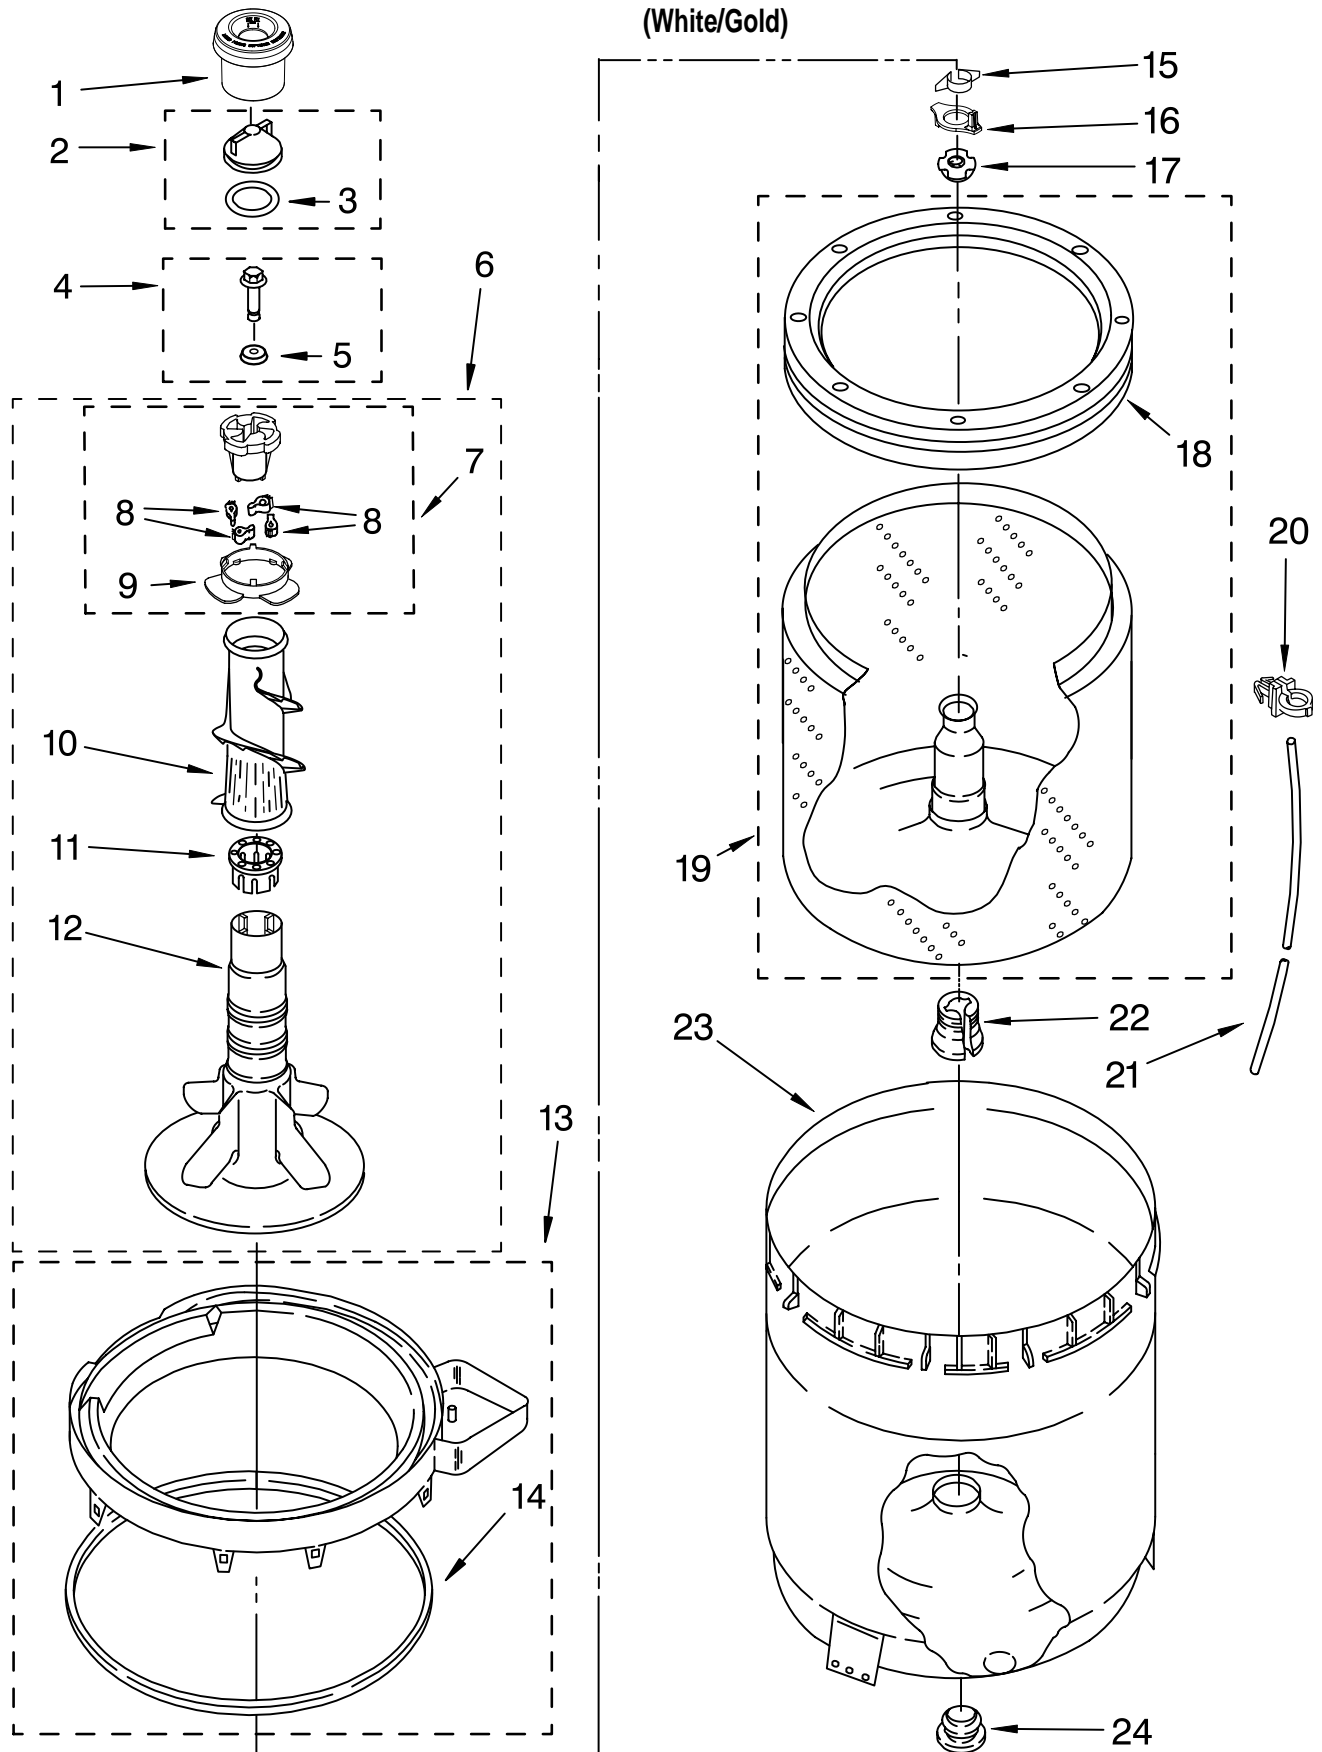

# CONTROLS AND REAR PANEL PARTS

For Model: MTW5807TQ0

(White/Gold)

Illus. No.	Part No.	DESCRIPTION	Illus. No.	Part No.	DESCRIPTION	Illus. No.	Part No.	DESCRIPTION
1	359625	Screw, 8-18 x 1/2	20	3347868	Cable Tie	36	8539874	Shield, Suds
2	8579715	Console Shell (Includes Item 3)	21	8577378	U-Bend, Drain Hose	37	3979347	Valve, Water Inlet & Thermistor Assy.
3	8312709	Clip, Console (2)	22	8559373	Drain Hose Assembly (Includes Items 27 & 28)	38	301958	Clamp, Hose
4	8577843	Switch, Water Level	23	8541669	Bucket, Drain Hose (Left Half)	39	8317974	Hose, Vacuum Break
5	8578335	Switch, Water Temperature (ATC)	24	8541658	Bucket, Drain Hose (Right Half)	40	370450	Clamp, Hose
6	8317975	Retainer, Harness	25	62863	Screw, 10-16 x 3/8	41	387606	Break, Vacuum
7	W10111389	Timer (Motor Not A Service Part)	26	8519200	Support, Rear Panel	42	8572717	Capacitor, Motor Start
8	90767	Screw, 8-18 x 3/8	27	8541667	Clamp, Hose	43	8318046	Clip, Capacitor
9	W10089710	Panel, Control (Includes Item 10)	28	8541668	Clamp, Hose	44	3976300	Washer, Water Inlet Hose (4) (1-1/16 x 5/8)
10	W10112589	Badge Assembly	29	8317496	Clamp, Hose	45		Hose, Water Inlet (2)
11	8536939	Clip, Knob	30	3363366	Clamp, Hose		8571377	Blue Coupler
12	W10112583	Knob, Control	31	3951449	Hose, Pump To Tub (Includes Item 30)		8571378	Red Coupler
13	W10112579	Knob, Timer	32	8318015	Panel, Rear	46	W10093726	Shield, Assembly Lower
14	W10112581	Dial, Timer	33	62747	Pad, Rear Panel	47	W10000080	Rivet
15	8568314	Strap, Console	34	W10113814	Harness, Wiring (For Detail See Pages 9 & 10)	48	W10093725	Shield, Upper
16	8578842	Cord, Power	35	8055003	Clip, Harness & Pressure Hose	49	3949187	Switch, Rotary
17	3952821	Strain Relief, Power Cord				50	3949180	Switch, Rotary
18	9740848	Screw, 8-18 x 1/2				51	694419	Buzzer, Mini
19	3351614	Screw, Ground						

# AGITATOR, BASKET AND TUB PARTS

For Model: MTW5807TQ0

(White/Gold)

IMPORTANT: All Part Numbers Listed Are Whirlpool Numbers. Source Parts Through Whirlpool.