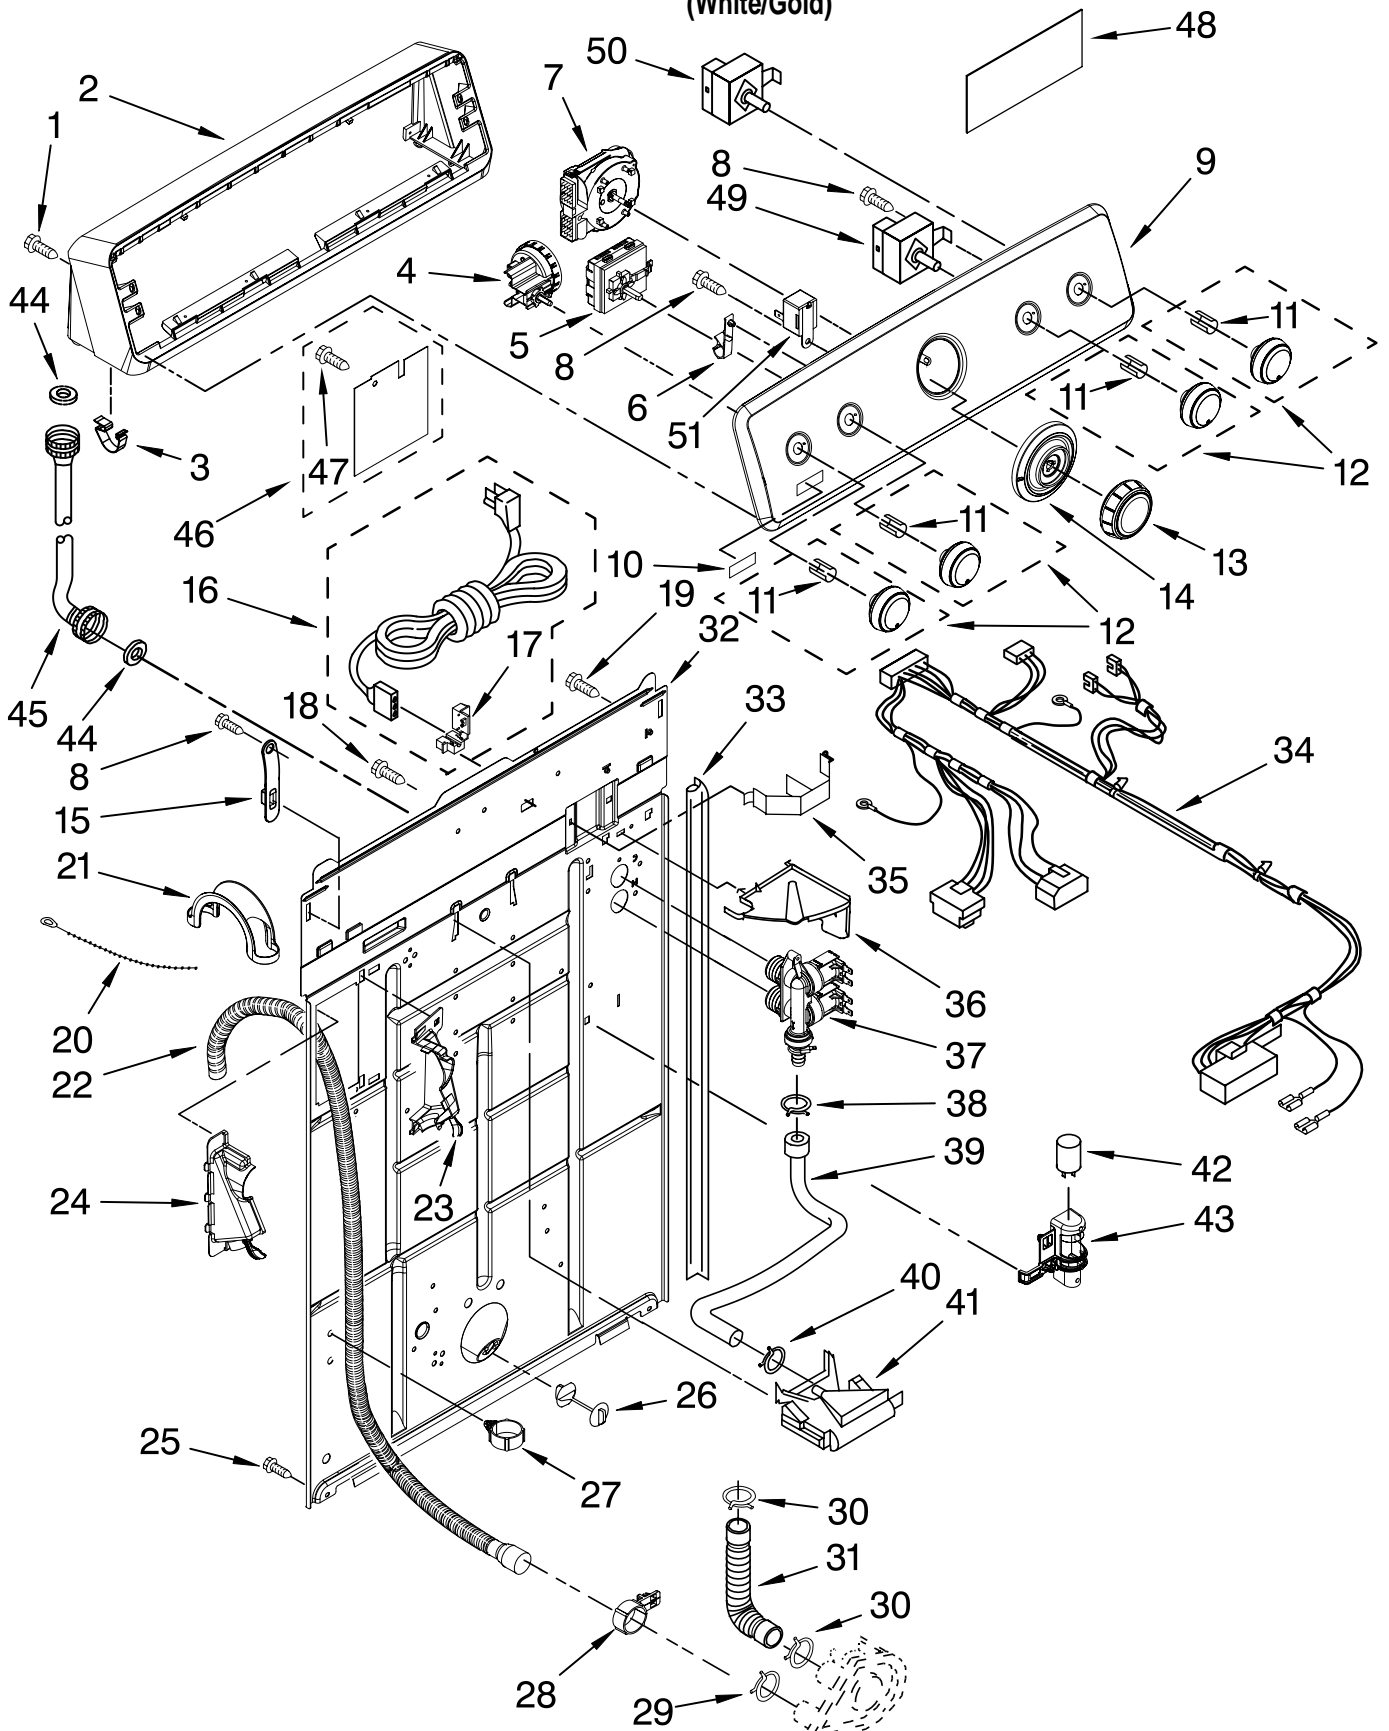

CONTROLS AND REAR PANEL PARTS

For Model: MTW5807TQ0

(White/Gold)

IMPORTANT: All Part Numbers Listed Are Whirlpool Numbers. Source Parts Through Whirlpool.

CONTROLS AND REAR PANEL PARTS

For Model: MTW5807TQ0

(White/Gold)

Illus. No.	Part No.	DESCRIPTION	Illus. No.	Part No.	DESCRIPTION	Illus. No.	Part No.	DESCRIPTION
1	359625	Screw, 8-18 x 1/2	20	3347868	Cable Tie	36	8539874	Shield, Suds
2	8579715	Console Shell (Includes Item 3)	21	8577378	U-Bend, Drain Hose	37	3979347	Valve, Water Inlet & Thermistor Assy.
3	8312709	Clip, Console (2)	22	8559373	Drain Hose Assembly (Includes Items 27 & 28)	38	301958	Clamp, Hose
4	8577843	Switch, Water Level	23	8541669	Bucket, Drain Hose (Left Half)	39	8317974	Hose, Vacuum Break
5	8578335	Switch, Water Temperature (ATC)	24	8541658	Bucket, Drain Hose (Right Half)	40	370450	Clamp, Hose
6	8317975	Retainer, Harness	25	62863	Screw, 10-16 x 3/8	41	387606	Break, Vacuum
7	W10111389	Timer (Motor Not A Service Part)	26	8519200	Support, Rear Panel	42	8572717	Capacitor, Motor Start
8	90767	Screw, 8-18 x 3/8	27	8541667	Clamp, Hose	43	8318046	Clip, Capacitor
9	W10089710	Panel, Control (Includes Item 10)	28	8541668	Clamp, Hose	44	3976300	Washer, Water Inlet Hose (4) (1-1/16 x 5/8)
10	W10112589	Badge Assembly	29	8317496	Clamp, Hose	45		Hose, Water Inlet (2)
11	8536939	Clip, Knob	30	3363366	Clamp, Hose		8571377	Blue Coupler
12	W10112583	Knob, Control	31	3951449	Hose, Pump To Tub (Includes Item 30)		8571378	Red Coupler
13	W10112579	Knob, Timer	32	8318015	Panel, Rear	46	W10093726	Shield, Assembly Lower
14	W10112581	Dial, Timer	33	62747	Pad, Rear Panel	47	W10000080	Rivet
15	8568314	Strap, Console	34	W10113814	Harness, Wiring (For Detail See Pages 9 & 10)	48	W10093725	Shield, Upper
16	8578842	Cord, Power	35	8055003	Clip, Harness & Pressure Hose	49	3949187	Switch, Rotary
17	3952821	Strain Relief, Power Cord				50	3949180	Switch, Rotary
18	9740848	Screw, 8-18 x 1/2				51	694419	Buzzer, Mini
19	3351614	Screw, Ground						

IMPORTANT: All Part Numbers Listed Are Whirlpool Numbers. Source Parts Through Whirlpool.