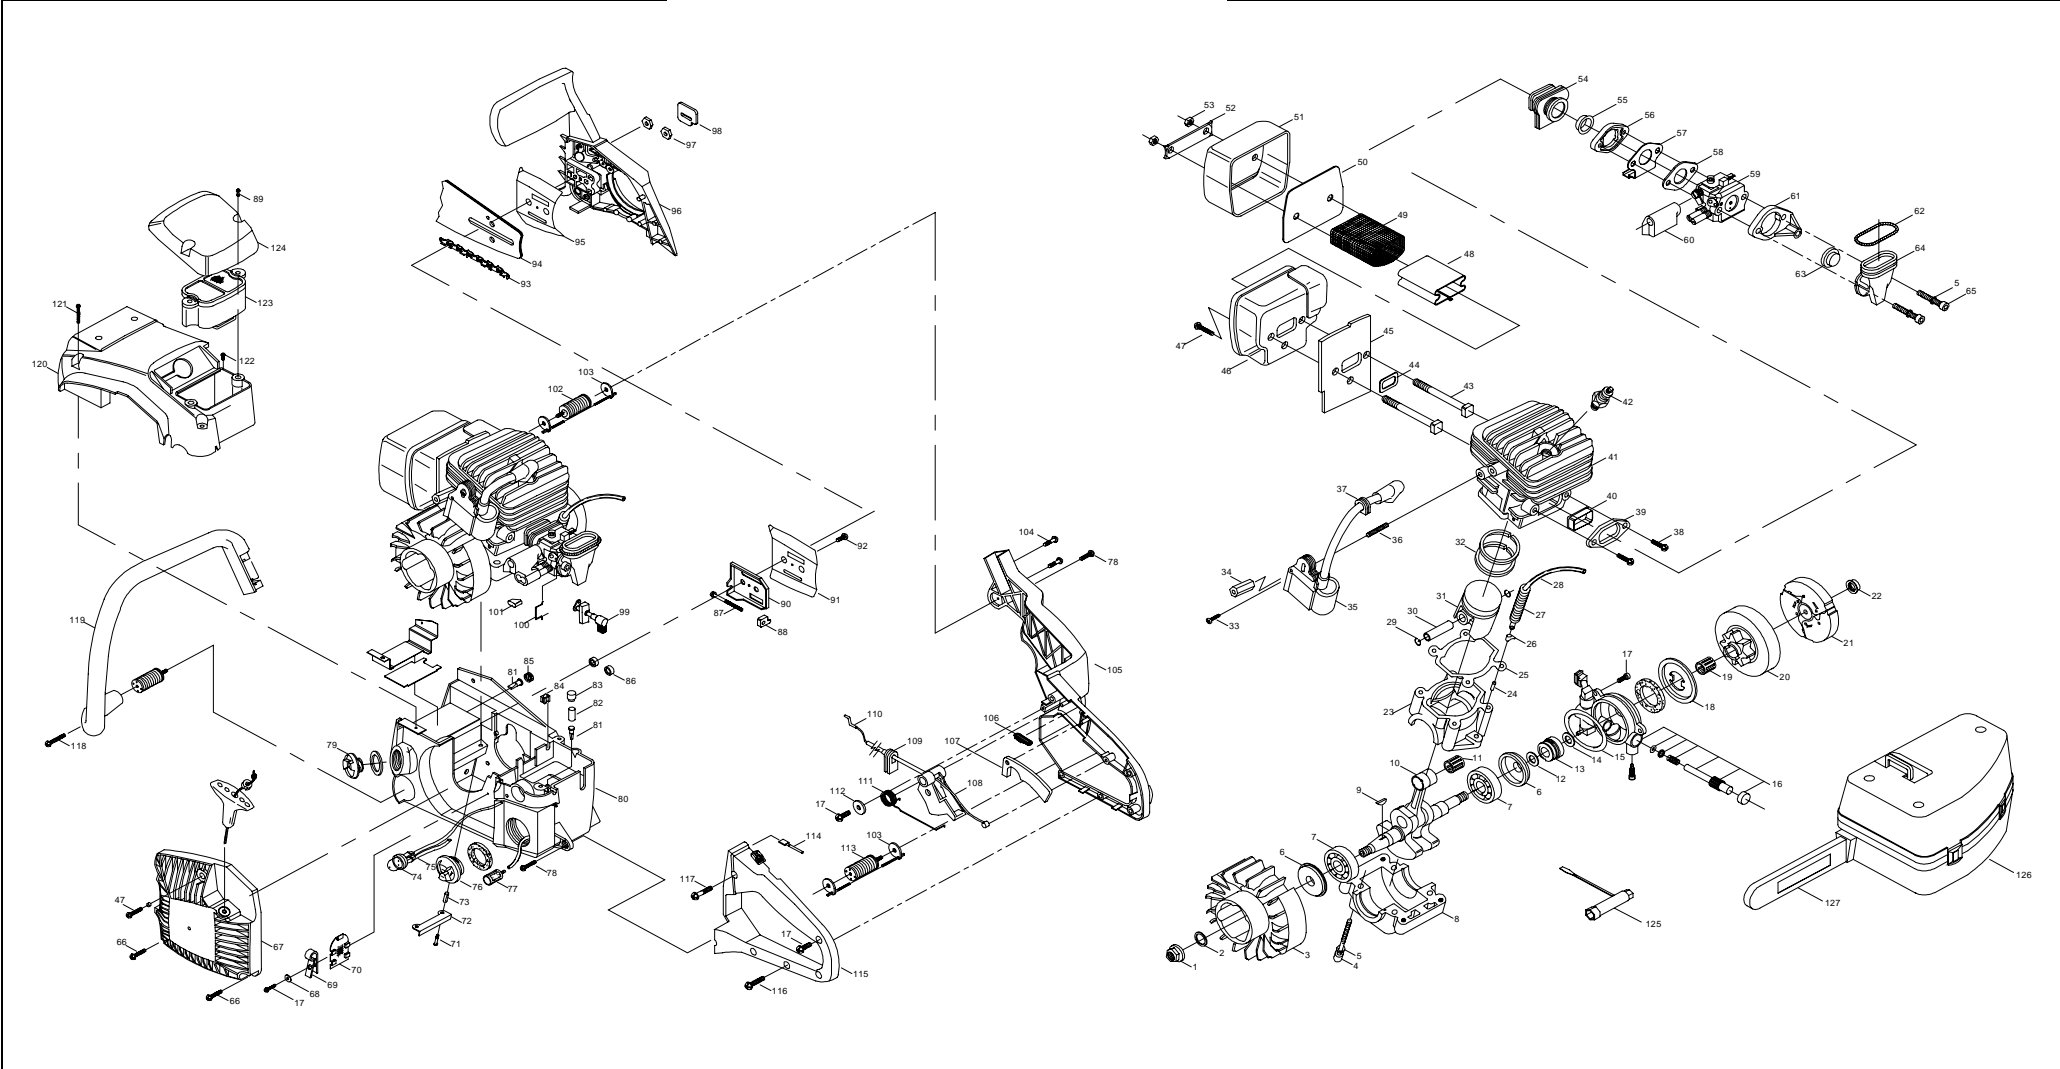

SERVICE SPARE PARTS LIST

SPECIFY MODEL NO. WHEN ORDERING PARTS	
50CC 18" Gas Chain Saw	
MODEL NO.	MS1850AVCC

DATE	REVISED DATE	PAGE
5/24/2005	N/A	1/2

SERVICE SPARE PARTS LIST

SPECIFY MODEL NO. WHEN ORDERING PARTS			DATE	REVISED DATE	PAGE
50CC 18" Gas Chain Saw			11/26/2004	N/A	2/2
MODEL NO.	MS1850AVCC				