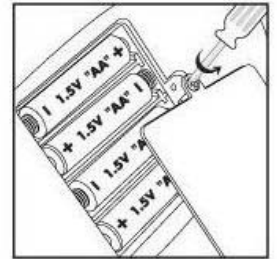

Black Pearl Pirate Ship

Requires 4 X "AA" batteries
(2 X "AA" included)
Fonctionne avec 4 piles "AA"
(2 piles "AA" fournies)

Requires 1 X 9V batteries (included)
Fonctionne avec 1 piles 9V (fournies)

© Disney
Hoop Retail Stores, LLC
Pasadena, CA 91105-2630
Disneystore.com

Disney Store is owned and
operated by a subsidiary of
The Children's Place Retail Store, Inc.

Importé par / Imported by
Hoop Canada, Inc.
6040 Cantay Road
Mississauga ON L5R4J2
Made in China

Model No. : 0947-W