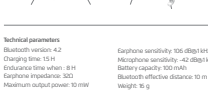

Technical specifications table for the earbuds in English.

Tips for other functions

- Additional tips and instructions for using the earbuds in English.

Battery Warning

Battery warning text in English, cautioning against overcharging and misuse.

CE Note

CE Note text in English, providing regulatory information for the device.

Excessive sound pressure

Warning text in English regarding excessive sound pressure and hearing loss.

Regulatory Conformance

Regulatory conformance text in English, detailing FCC and other regulatory requirements.

FCC Statement

FCC statement text in English, regarding electromagnetic interference.

IC Statement

IC statement text in English, regarding Canadian regulatory requirements.

RF Exposure Statement

RF exposure statement text in English, regarding radio frequency exposure.