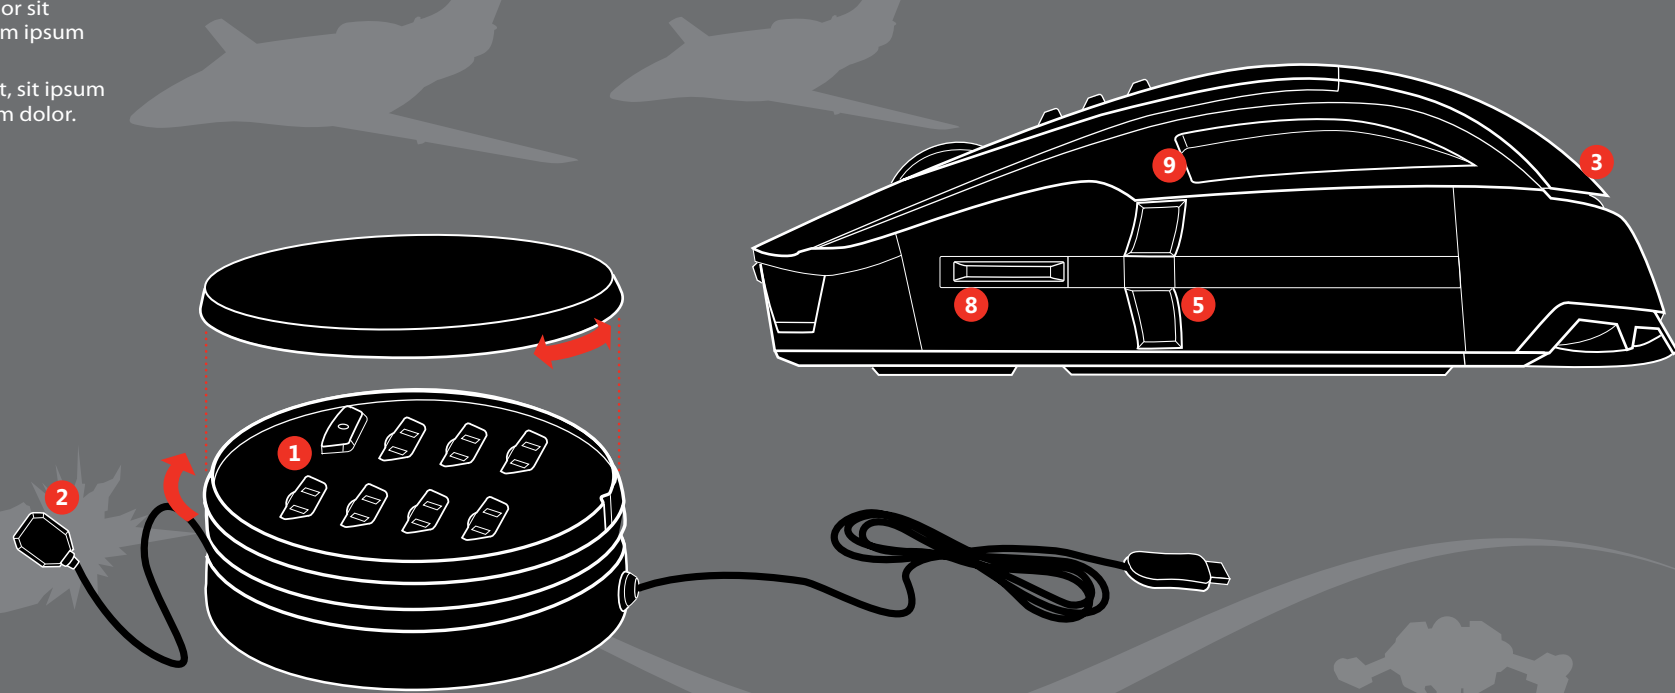

Omnis iisque Ea quo-omnis aliquyam assentior, his apeirian verterem quaerendum an ex admodum appellantur vix.

9 Mouse LCD Shows macro record prompts, Quick Turn calibration, and mouse DPI settings.

Evertitur an Lorem ipsum has ne vidit iudicabit ex usu delicata petentium referrentur amet eligendi adolescens.