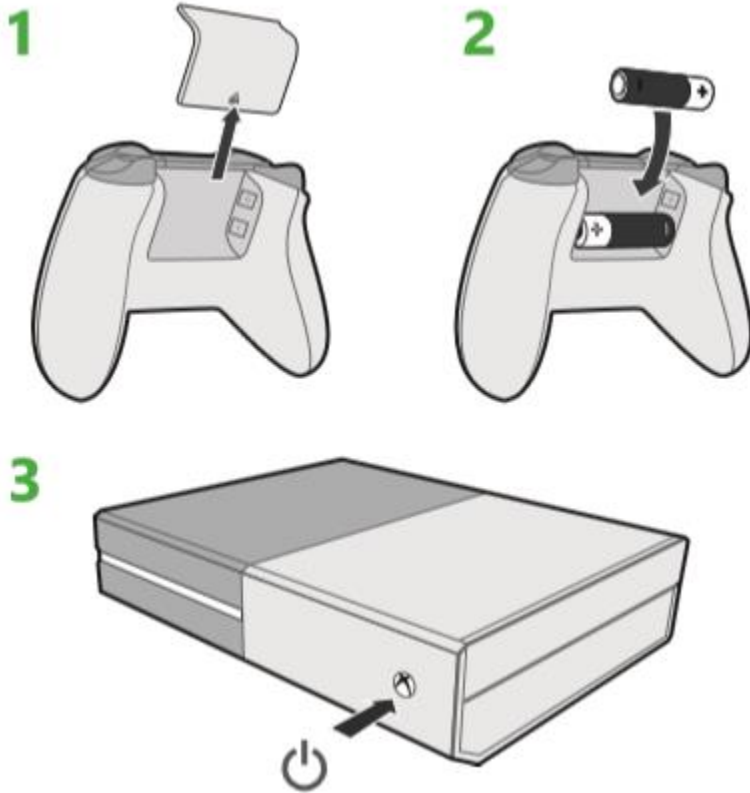

## Quick Start Guide (QSG)

The quick start guide explains accessory setup and features using illustrations only (no text). Only initial setup and basic features are covered by this guide. Additional detail and troubleshooting steps are available to the user through at URL included in this guide. [www.xbox.com/xboxone/gettingstarted](http://www.xbox.com/xboxone/gettingstarted)

- 4** Press & Hold for 3 Sec  
Mantenha pressionado por 3 segundos  
Appuyer longuement pendant 3 secondes  
Mantenga presionado por 3 segundos

LED will blink quickly  
O LED piscará rapidamente  
Le voyant DEL clignotera rapidement  
El LED parpadeará rápidamente

**5**

Or  
Ou  
O

Press  
Pressione  
Appuyer  
Presionar

**6**

Stays lit when connected  
Permanecerá aceso quando conectado  
Demeure allumé lorsqu'il est connecté  
Permanecerá iluminado cuando se conecte