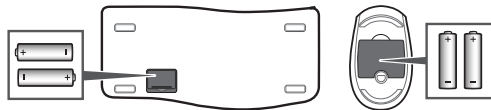

MS Color Bar V.7 02182011

Front

Wireless Comfort Desktop 5050

MS Color Bar V.7 02182011

Back

1

 www.microsoft.com/hardware/productguide

2