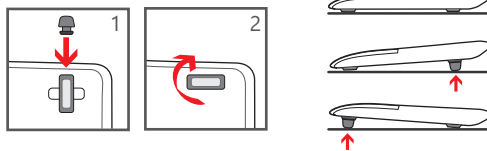

www.microsoft.com/hardware/support

X20-38517-01