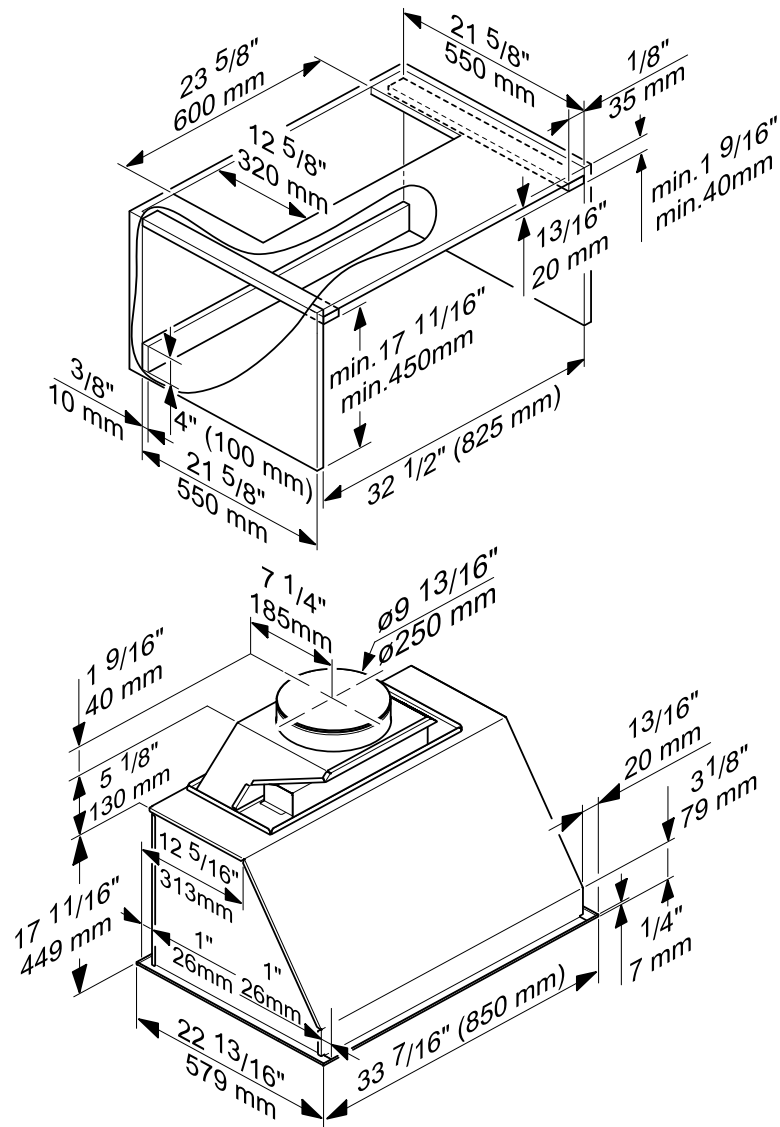

36" Range Insert Hood

Model: DAR 1130

DAR 1130

Features:

- Recessed knob controls
- Dishwasher-safe stainless steel Baffle Filters
- 4 Fan speeds including Intensive
- Hood interior with CleanCover
- LED ClearView lighting
- Auto-Vent safety sensor

SPECIFICATIONS

DAR 1130 — Item 28113050USA

Overall Unit Width	33 ⁷ / ₁₆ " (850mm)
Overall Height	17 ¹¹ / ₁₆ " (449mm)
Overall Unit Depth	22 ¹³ / ₁₆ " (579mm)
Lighting	
Number of lights and wattage	3 LED lights @ 2 watts each
Electrical	
Electrical Requirements	120V, 60Hz, 15 Amps
Power Cord	Yes - NEMA 5-15 plug, length 2' 6" (0.75 m)
Shipping	
Shipping Weight	77.2 lbs. (35kg)
Shipping Dimensions	41 ¹¹ / ₁₆ " (1050mm) W x 28" (710mm) H x 29 ³ / ₁₆ " (740mm) D
Support	
Call Miele	800.843.7231
Miele Website	~ www.mieleusa.com
20/20 Link	~ 2020technologies.com

36" Range Hood Insert Model: DAR 1130

PRODUCT VIEW

For distance between cooktop and ventilation hood please see manual for further detail.

36" Range Hood Insert

Model: DAR 1130

VENTILATION GUIDE

The following combinations of appliances are possible: