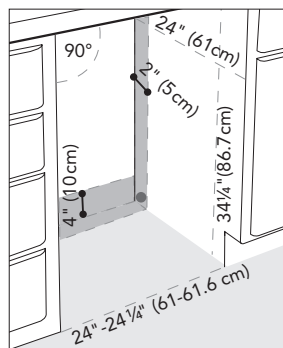

INSTALLATION OPTIONS

CUSTOM DOOR PANELS (DWHD640JPR)

Fully integrated models allow you to have a custom door panel made to match your cabinetry. The custom door can be a two-piece configuration to look like a drawer at the top and a cabinet door at the bottom or like a single full-length door. A template is included with the fully integrated models to explain the mounting procedure.

NOTE: The door springs that are included with the fully integrated units will provide proper function for custom door panels weighing between 9 and 15 pounds. Custom door panels weighing up to 18 pounds require the use of the tension adjustment screws.

WATER AND ELECTRICAL LOCATIONS

For proper dishwasher operation and appearance, ensure that the enclosure is square and has the dimensions shown. Plumbing and electrical service must enter shaded area.

Make required openings to allow for passage of the water, drain and electrical line. in order to avoid interference with the dishwasher when sliding it into the cabinet, place your openings within the dimensions shown.

NOTE: if the incoming electric supply, water supply and drain connections are all in the same cabinet, the one 4 1/2" x 2 1/2" hole will be large enough for all three to pass through.

The dishwasher electrical supply junction box and dedicated receptacle must be mounted in an accessible cabinet adjacent to the dishwasher (do not mount the junction box or receptacle behind the dishwasher). You will need a 4 1/4" x 2" (108 x 51 mm) opening through the cabinet in order to pass the junction box through.

The electrical supply can be connected in one of two ways:

- Use the included 3-wire plug and junction box to connect to a dedicated household receptacle.
- Permanently connect to household or field wiring