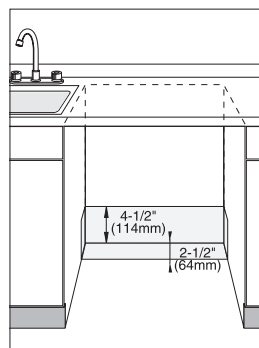

Make required openings to allow for passage of the water, drain and electrical line. in order to avoid interference with the dishwasher when sliding it into the cabinet, place your openings within the dimensions shown.

NOTE: if the incoming electric supply, water supply and drain connections are all in the same cabinet, the one 4 1/2" x 2 1/2" hole will be large enough for all three to pass through.

The dishwasher electrical supply junction box and dedicated receptacle must be mounted in an accessible cabinet adjacent to the dishwasher (do not mount the junction box or receptacle behind the dishwasher). You will need a 4 1/4" x 2" (108 x 51 mm) opening through the cabinet in order to pass the junction box through.

The electrical supply can be connected in one of two ways:

- Use the included 3-wire plug and junction box to connect to a dedicated household receptacle.
- Permanently connect to household or field wiring

WATER AND ELECTRICAL LOCATION DIMENSIONS

TOPAZ SERIES REQUIRED OPENINGS:

4 1/4" x 2" (108 x 52 mm) – To pass the included electrical supply junction box through to an adjacent cabinet

4" x 2" (100 x 50 mm) – To pass the included water supply line toward the water supply

1 1/4" (32 mm) diameter – To pass the dishwasher drain hose toward the drain connection

Electrical and Water Connection