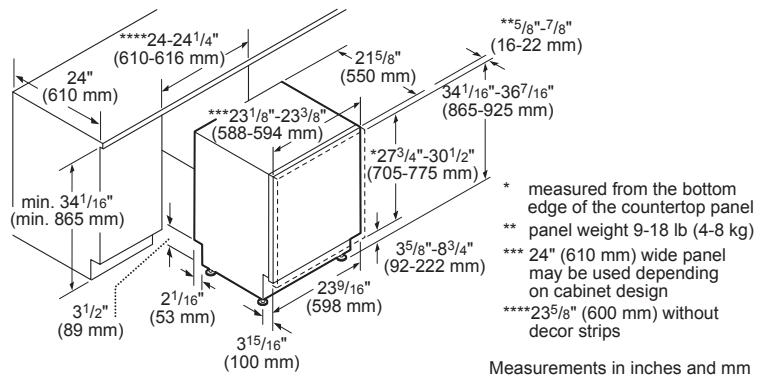

1 1/4" (32 mm) diameter – To pass the dishwasher drain hose toward the drain connection

Electrical and Water Connection

DISHWASHER & CUTOUT DIMENSIONS

DWHD640JFP / DWHD640JFM

DWHD640JPR

DISHWASHERS SAPPHIRE® 6-PROGRAM