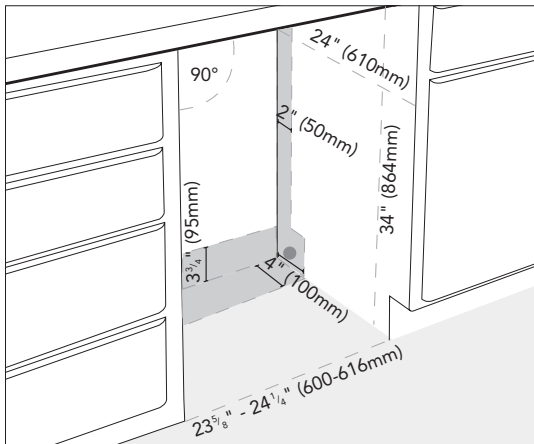

INSTALLATION OPTIONS

CUSTOM DOOR PANELS (DWHD410JPR)

Fully integrated models allow you to have a custom door panel made to match your cabinetry. The custom door can be a two-piece configuration to look like a drawer at the top and a cabinet door at the bottom or like a single full-length door. A template is included with the fully integrated models to explain the mounting procedure.

NOTE: The door springs that are included with the fully integrated units will provide proper function for custom door panels weighing between 9 and 15 pounds. Custom door panels weighing up to 18 pounds require the use of the tension adjustment screws.

WATER AND ELECTRICAL LOCATIONS

For proper dishwasher operation and appearance, ensure that the enclosure is square and has the dimensions shown. Plumbing and electrical service must enter shaded area.

Make required openings to allow for passage of the water, drain and electrical line. In order to avoid interference with the dishwasher when sliding it into the cabinet, place your openings within the dimensions shown.

WATER AND ELECTRICAL LOCATION DIMENSIONS