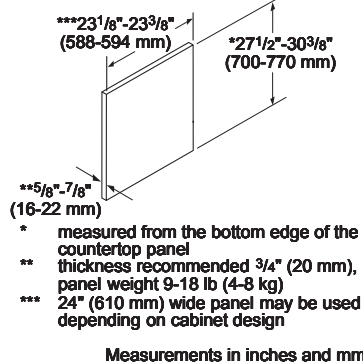

DWHD410JPR