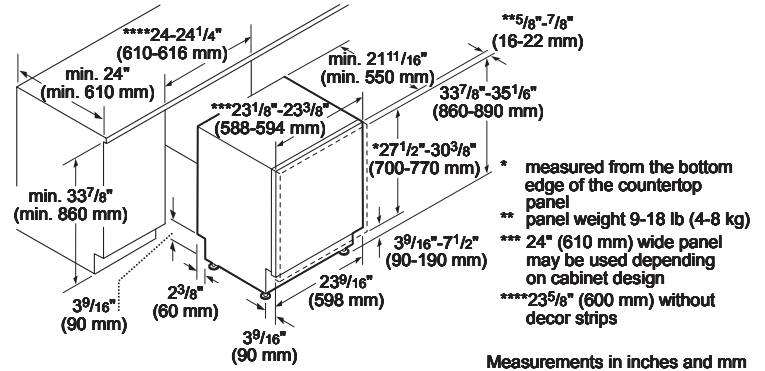

WATER AND ELECTRICAL LOCATION DIMENSIONS

DISHWASHER & CUTOUT DIMENSIONS

DWHD410JFP / DWHD410JFM

DWHD410JPR

DISHWASHERS TOPAZ™ 6-PROGRAM

DWHD640JFP / DWHD640JFM / DWHD640JPR

PROFESSIONAL HANDLE

DWHD640JFP