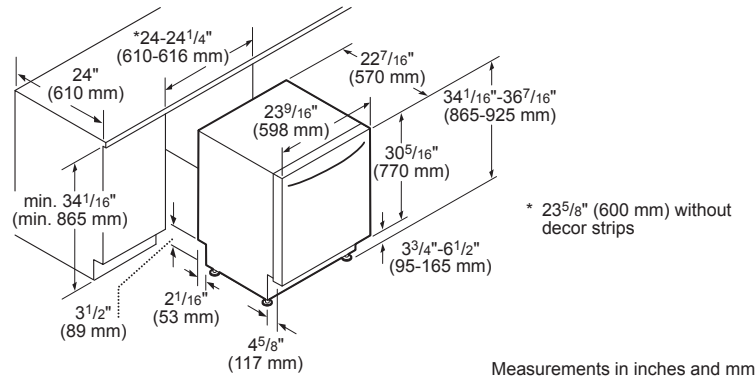

1 1/4" (32 mm) diameter – To pass the dishwasher drain hose toward the drain connection

Electrical and Water Connection

DISHWASHER & CUTOUT DIMENSIONS

DWHD640JFP / DWHD640JFM

DWHD640JPR

DISHWASHERS SAPPHIRE® 6-PROGRAM