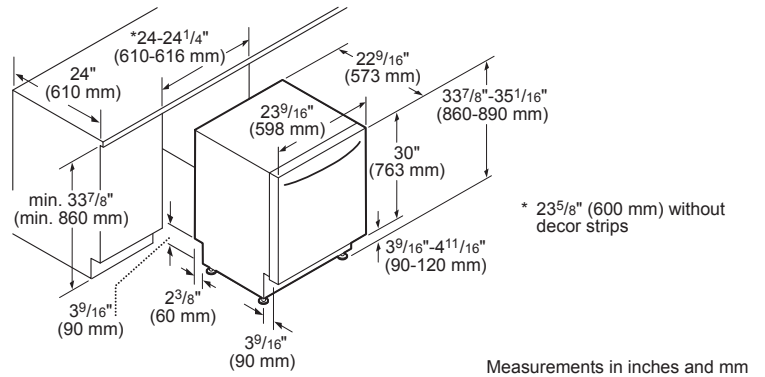

DISHWASHER & CUTOUT DIMENSIONS

DWHD410JFP / DWHD410JFM