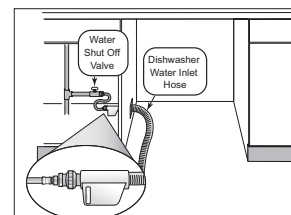

INSTALLATION OPTIONS

CUSTOM DOOR PANELS (DWHD640JPR)

Fully integrated models allow you to have a custom door panel made to match your cabinetry. The custom door can be a two-piece configuration to look like a drawer at the top and a cabinet door at the bottom or like a single full-length door. A template is included with the fully integrated models to explain the mounting procedure.

NOTE: The door springs that are included with the fully integrated units will provide proper function for custom door panels weighing between 9 and 15 pounds. Custom door panels weighing up to 18 pounds require the use of the tension adjustment screws.

WATER AND ELECTRICAL LOCATIONS

For proper dishwasher operation and appearance, ensure that the enclosure is square and has the dimensions shown. Plumbing and electrical service must enter shaded area.

Make required openings to allow for passage of the water, drain and electrical line. in order to avoid interference with the dishwasher when sliding it into the cabinet, place your openings within the dimensions shown.

NOTE: if the incoming electric supply, water supply and drain connections are all in the same cabinet, the one 4 1/2" x 2 1/2" hole will be large enough for all three to pass through.

The dishwasher electrical supply junction box and dedicated receptacle must be mounted in an accessible cabinet adjacent to the dishwasher (do not mount the junction box or receptacle behind the dishwasher). You will need a 4 1/4" x 2" (108 x 51 mm) opening through the cabinet in order to pass the junction box through.

The electrical supply can be connected in one of two ways:

- Use the included 3-wire plug and junction box to connect to a dedicated household receptacle.
- Permanently connect to household or field wiring