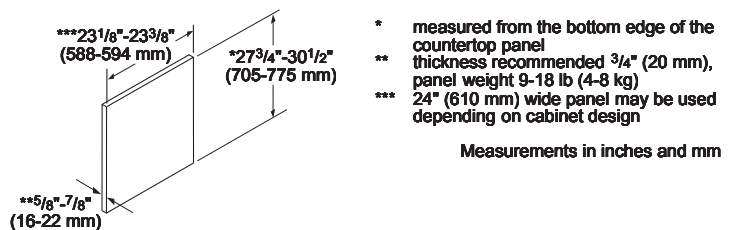

1 1/4" (32 mm) diameter – To pass the dishwasher drain hose toward the drain connection

Electrical and Water Connection

DISHWASHER & CUTOUT DIMENSIONS

DWHD640JFP / DWHD640JFM

DWHD640JPR

DISHWASHERS SAPPHIRE® 6-PROGRAM