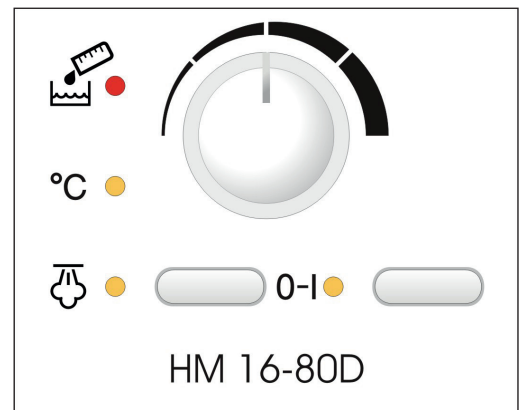

## HM 16-80 Rotary Iron with Steam

The perfect linen processing tool for small business

For a crisp professional finish to linens when throughput matters, the Miele Professional HM 16-80 rotary iron offers the perfect solution. This easy-to-use pressing tool has a wide roller that allows you to press everything from shirts and pants to bed linens and tablecloths, all with an elegant, professional finish.

An electronically controlled roller provides speeds that can adjust to suit the type of laundry being pressed. This iron also offers steam heat and can be conveniently operated through the use of a foot pedal, allowing you to sit while you iron. In addition, the iron has maneuverable rollers for quick and effortless transportation, and folds away neatly for easy storage. Perfect for B&B's, small inns or restaurants/cafés.

MODEL OVERVIEW
Color: White enamel
Roller length: 32.5"
Roller diameter: 6.3"
Electric: 2 AC 220-240V 60 Hz
Item Number: 53168001D
Dimensions: Width: 19 <sup>5</sup> / <sub>8</sub> " Height: 38 <sup>3</sup> / <sub>4</sub> " Depth: 37 <sup>3</sup> / <sub>4</sub> "