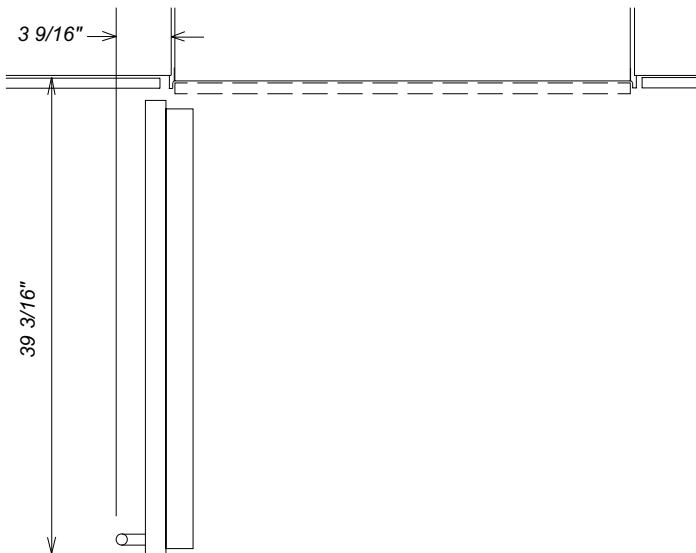

Fully Integrated
36" Bottom Mount

KF 1901 SF / KF 1911 SF

Fully Integrated 36" Bottom Mount KF 1901 SF / KF 1911 SF

FOR PROUD INSTALLATION

Location Codes
<i>E - 5 foot - 120 Volt - 15 Amp 3-wire molded plug power supply connects lower left rear</i>
<i>O - Standard NEMA 5-15 Duplex Outlet - locate less than 9" above finished floor</i>
<i>W - 1/4" flexible water line - tape to floor</i>
Notes
<i>• All Installations must be done in accordance with local codes</i>

HINGING DETAILS

90° Door

115° Door

Door Swing

Door Swing