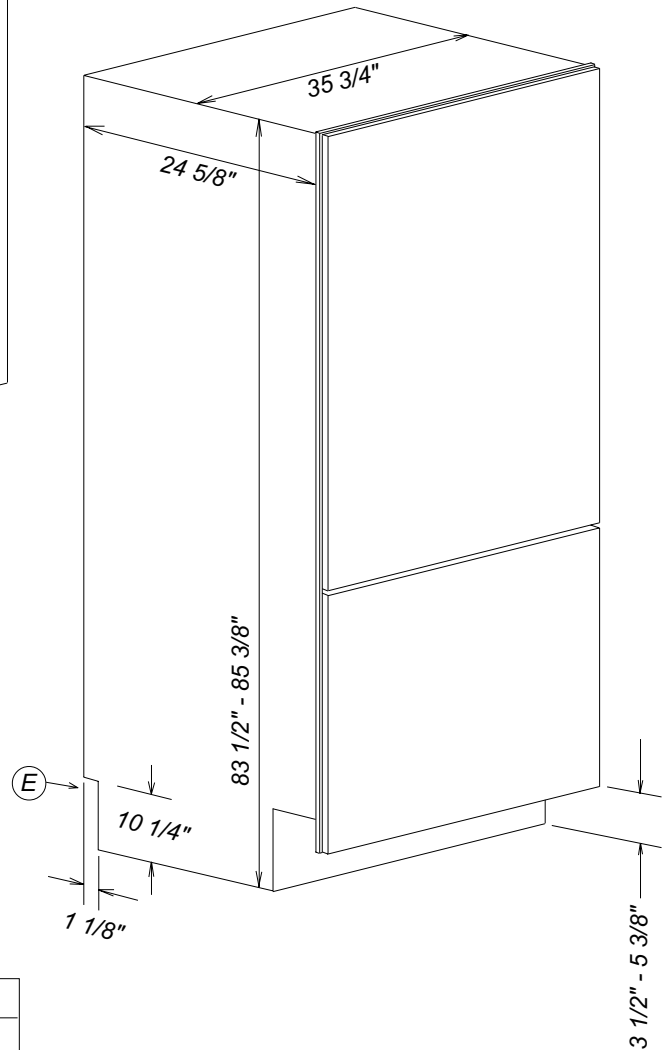

Fully Integrated
36" Bottom Mount

KF 1901 SF / KF 1911 SF

Fully Integrated 36" Bottom Mount KF 1901 SF / KF 1911 SF

FOR PROUD INSTALLATION

Location Codes
<i>E - 5 foot - 120 Volt - 15 Amp 3-wire molded plug power supply connects lower left rear</i>
<i>O - Standard NEMA 5-15 Duplex Outlet - locate less than 9" above finished floor</i>
<i>W - 1/4" flexible water line - tape to floor</i>
Notes
<i>• All Installations must be done in accordance with local codes</i>

HINGING DETAILS

90° Door

115° Door

Door Swing

Door Swing