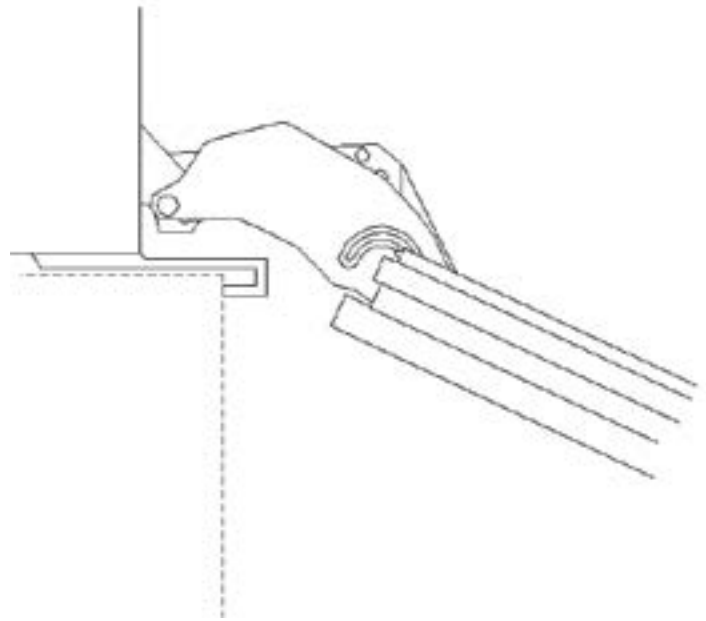

Fully Integrated
36" Bottom Mount

KF 1901 SF / KF 1911 SF

Fully Integrated 36" Bottom Mount KF 1901 SF / KF 1911 SF

FOR PROUD INSTALLATION

Location Codes
<i>E - 5 foot - 120 Volt - 15 Amp 3-wire molded plug power supply connects lower left rear</i>
<i>O - Standard NEMA 5-15 Duplex Outlet - locate less than 9" above finished floor</i>
<i>W - 1/4" flexible water line - tape to floor</i>
Notes
<i>• All Installations must be done in accordance with local codes</i>

HINGING DETAILS

90° Door

115° Door

Door Swing

Door Swing