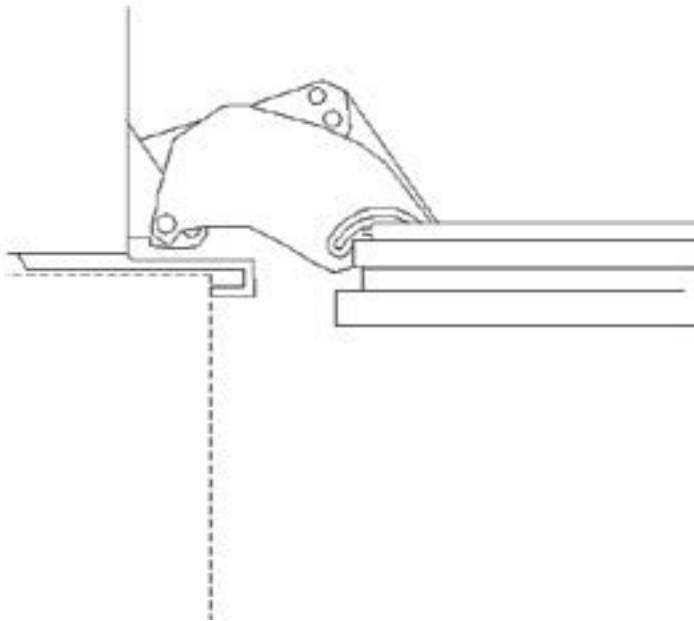

Fully Integrated
36" Bottom Mount

KF 1901 SF / KF 1911 SF

Fully Integrated 36" Bottom Mount KF 1901 SF / KF 1911 SF

FOR PROUD INSTALLATION

Location Codes
<i>E - 5 foot - 120 Volt - 15 Amp 3-wire molded plug power supply connects lower left rear</i>
<i>O - Standard NEMA 5-15 Duplex Outlet - locate less than 9" above finished floor</i>
<i>W - 1/4" flexible water line - tape to floor</i>
Notes
<i>• All Installations must be done in accordance with local codes</i>

HINGING DETAILS

90° Door

115° Door

Door Swing

Door Swing