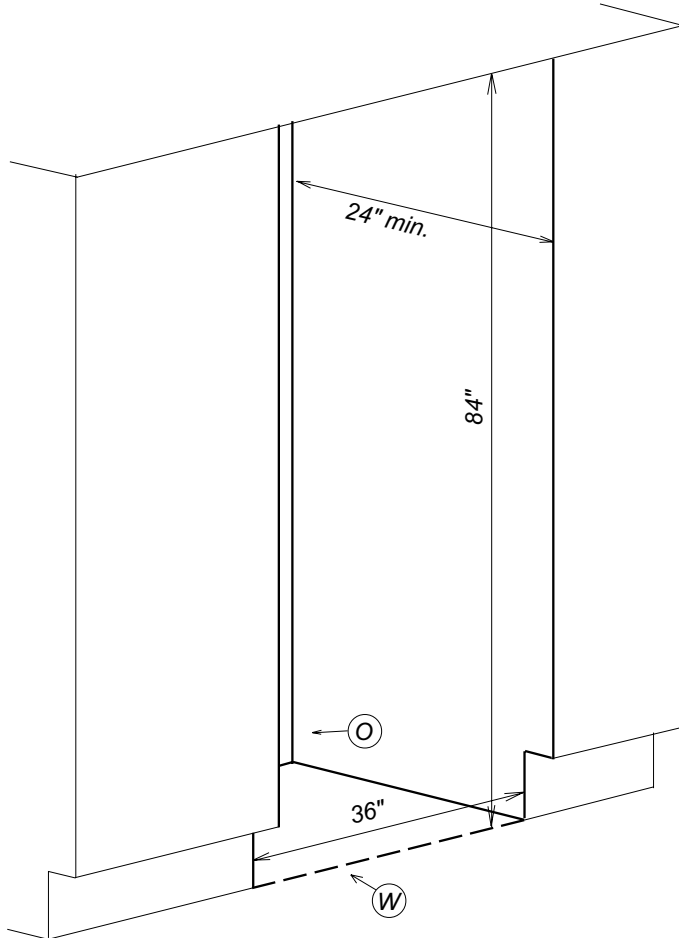

Fully Integrated
36" Bottom Mount

KF 1901 SF / KF 1911 SF

Fully Integrated 36" Bottom Mount KF 1901 SF / KF 1911 SF

FOR PROUD INSTALLATION

Location Codes
<i>E - 5 foot - 120 Volt - 15 Amp 3-wire molded plug power supply connects lower left rear</i>
<i>O - Standard NEMA 5-15 Duplex Outlet - locate less than 9" above finished floor</i>
<i>W - 1/4" flexible water line - tape to floor</i>
Notes
<i>• All Installations must be done in accordance with local codes</i>

HINGING DETAILS

90° Door

115° Door

Door Swing

Door Swing