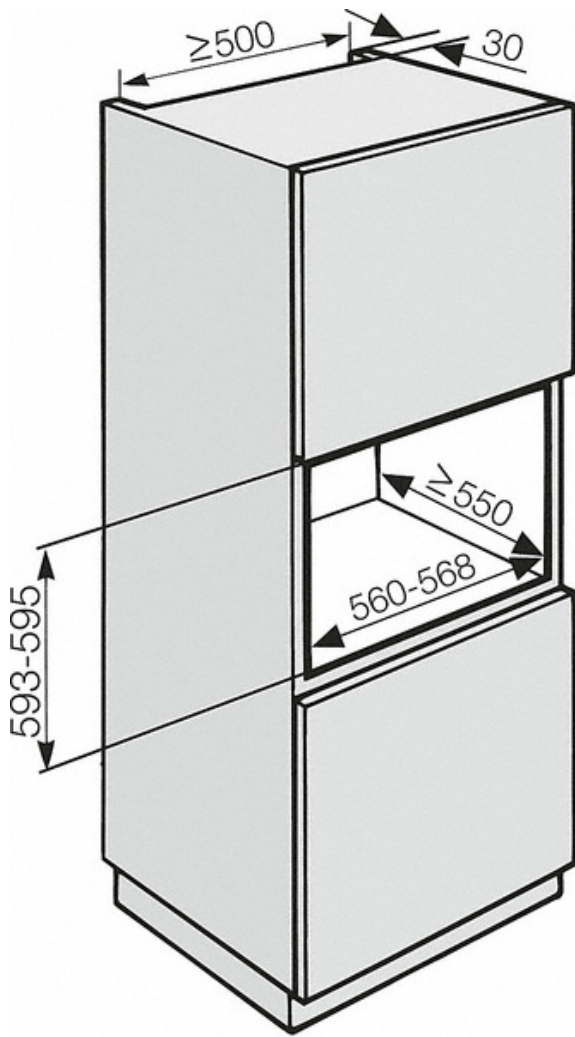

Optional accessories

FlexiClip fully telescopic runner
Gourmet oven dish, Gourmet oven dish lid
Baking stone
Pizza dish with PerfectClean finish

Electrical connection

Total rated load: 3.6 kW

Product availability, information and prices are subject to change without prior notice.

Installation drawings

Installation diagrams are indicative measurements only and must be read in conjunction with the operating/installation instructions accompanying the product.

* Appliances with glass front
** Appliances with metal front

* Appliances with glass front
** Appliances with metal front

A = Design "Classic": 47,5 mm
Design "Linie": 53,2 mm