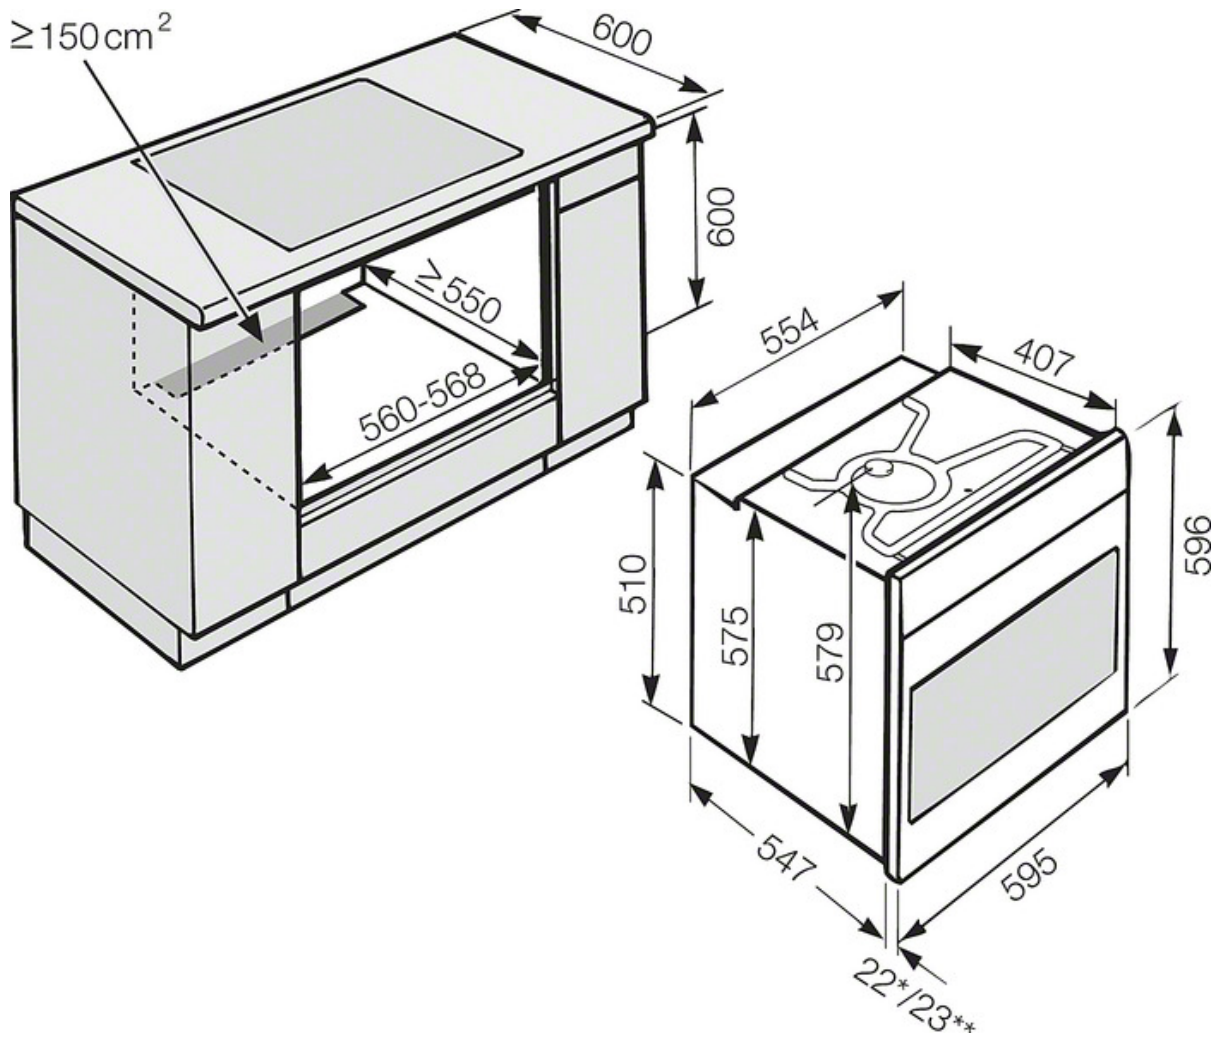

Optional accessories

FlexiClip fully telescopic runner
Gourmet oven dish, Gourmet oven dish lid
Baking stone
Pizza dish with PerfectClean finish

Electrical connection

Total rated load: 3.6 kW

Product availability, information and prices are subject to change without prior notice.

Installation drawings

Installation diagrams are indicative measurements only and must be read in conjunction with the operating/installation instructions accompanying the product.

* Appliances with glass front
** Appliances with metal front

* Appliances with glass front
** Appliances with metal front

A = Design "Classic": 47,5 mm
Design "Linie": 53,2 mm