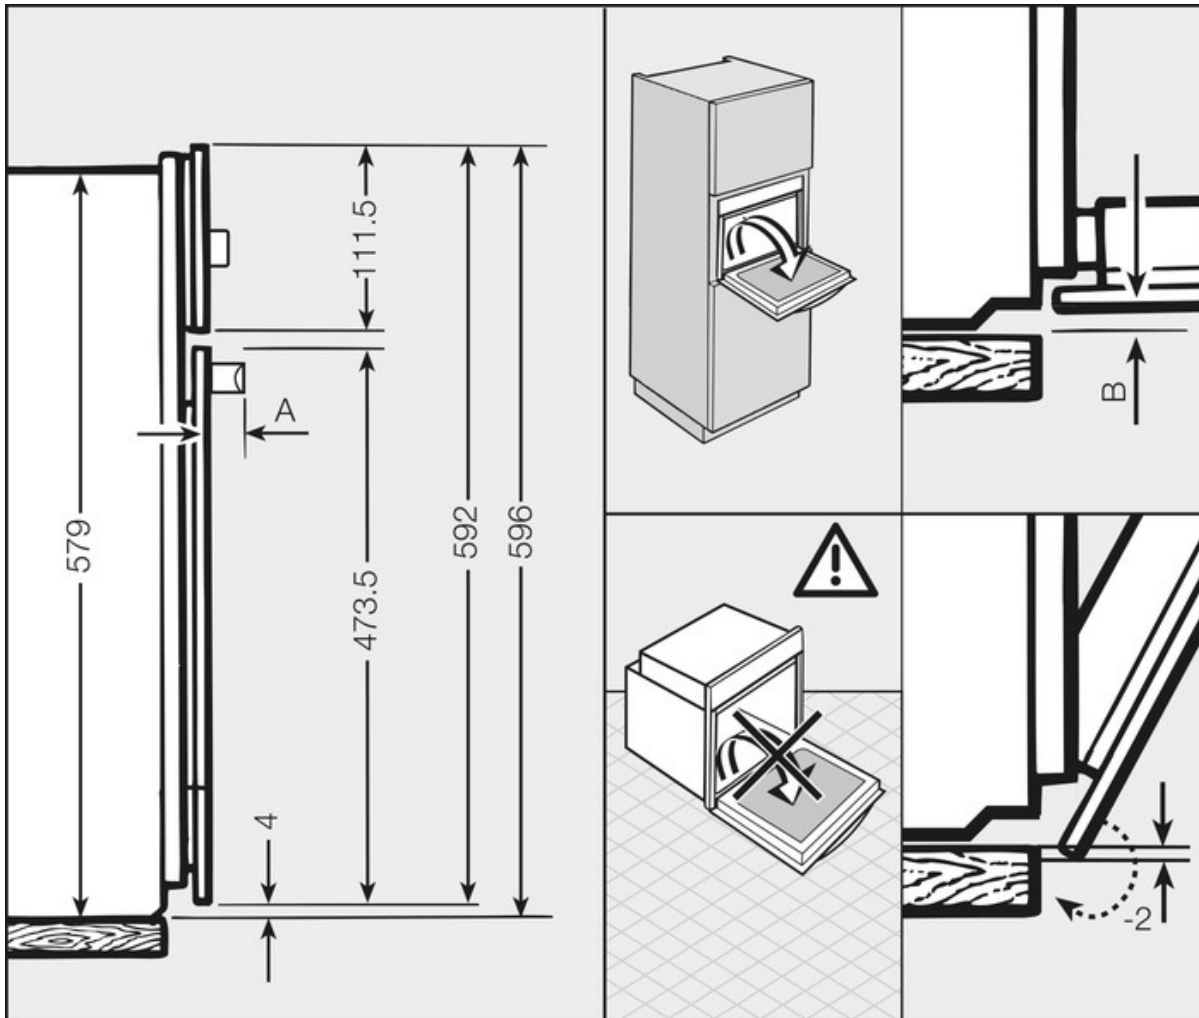

Installation drawings

Installation diagrams are indicative measurements only and must be read in conjunction with the operating/installation instructions accompanying the product.

* Appliances with glass front
** Appliances with metal front

* Appliances with glass front
** Appliances with metal front

A = Design "Classic": 47,5 mm
Design "Linie": 53,2 mm