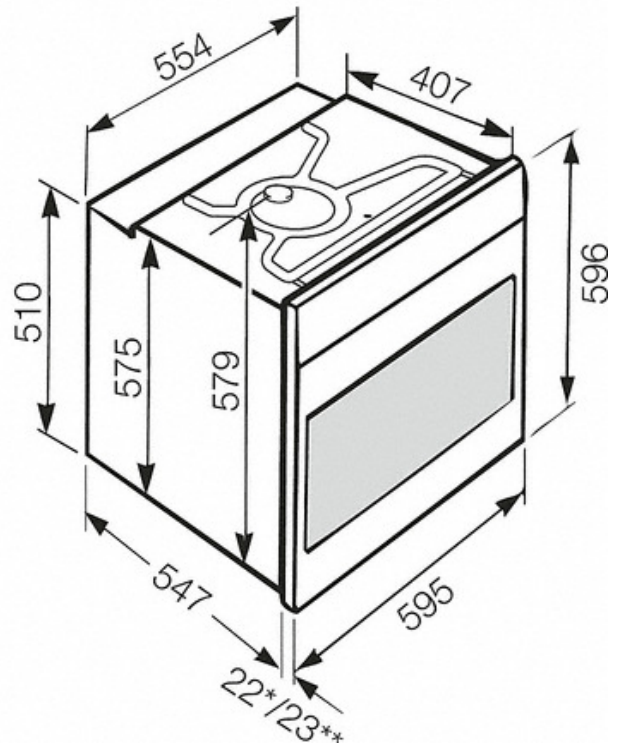

Optional accessories

FlexiClip fully telescopic runner
Gourmet oven dish, Gourmet oven dish lid
Baking stone
Pizza dish with PerfectClean finish

Electrical connection

Total rated load: 3.6 kW

Product availability, information and prices are subject to change without prior notice.

Installation drawings

Installation diagrams are indicative measurements only and must be read in conjunction with the operating/installation instructions accompanying the product.

* Appliances with glass front
** Appliances with metal front

* Appliances with glass front
** Appliances with metal front

A = Design "Classic": 47,5 mm
Design "Linie": 53,2 mm