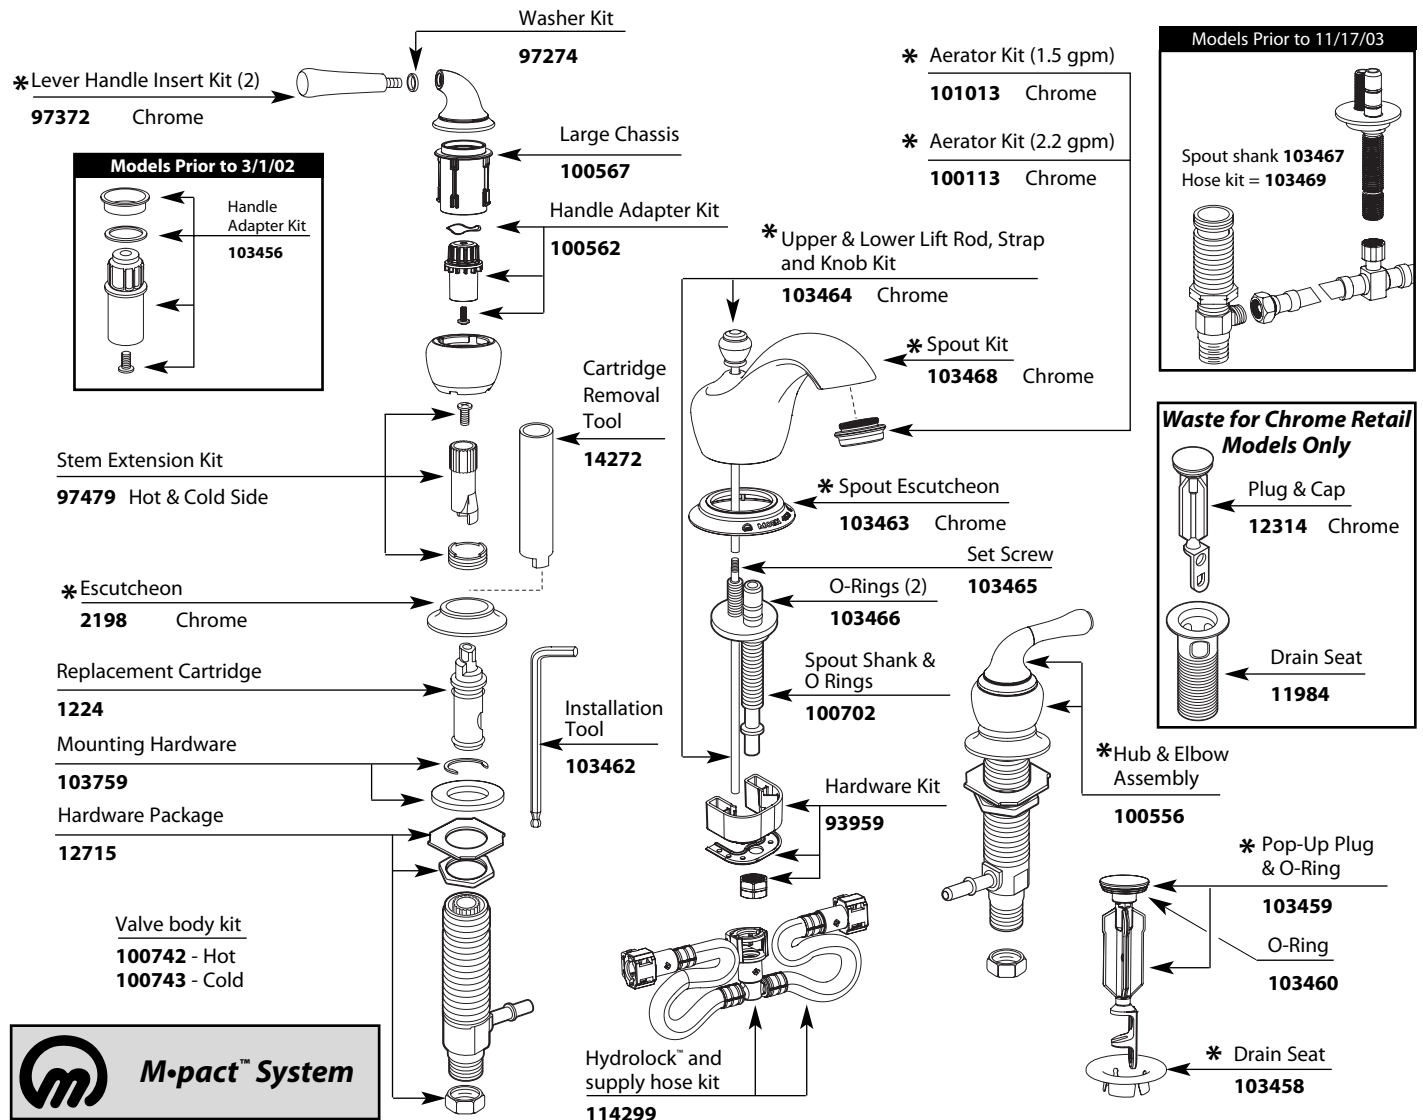

Buy it for looks. Buy it for life.®

Illustrated Parts

MONTICELLO®			
Two-Handle Widespread Lavatory Faucet			
MODEL	HANDLE	FINISH	MODEL
T4570	Lever	Chrome	DISCONTINUED SKUS
T4570BN	Lever	Brushed Nickel	A4570
T4570P	Lever	Polished Brass	T4570W
T4570CP	Lever	Chrome/Polished Brass	RT4570STP
T4570CPC	Lever	Chrome/Porcelain	RT4570CG
T4570PM	Lever	Platinum	84254
T4570PMC	Lever	Platinum/Chrome	RT4570P
T4570ST	Lever	Satine	84240W
84240	Lever	Chrome	RT4570PM
84246	Lever	Chrome/Polished Brass	84240PM
			A4570ST
			RT4570ST
			84250
			84250PM
			84250ST

■ Order by Part Number * See Chart on Next Page for Other Available Finishes