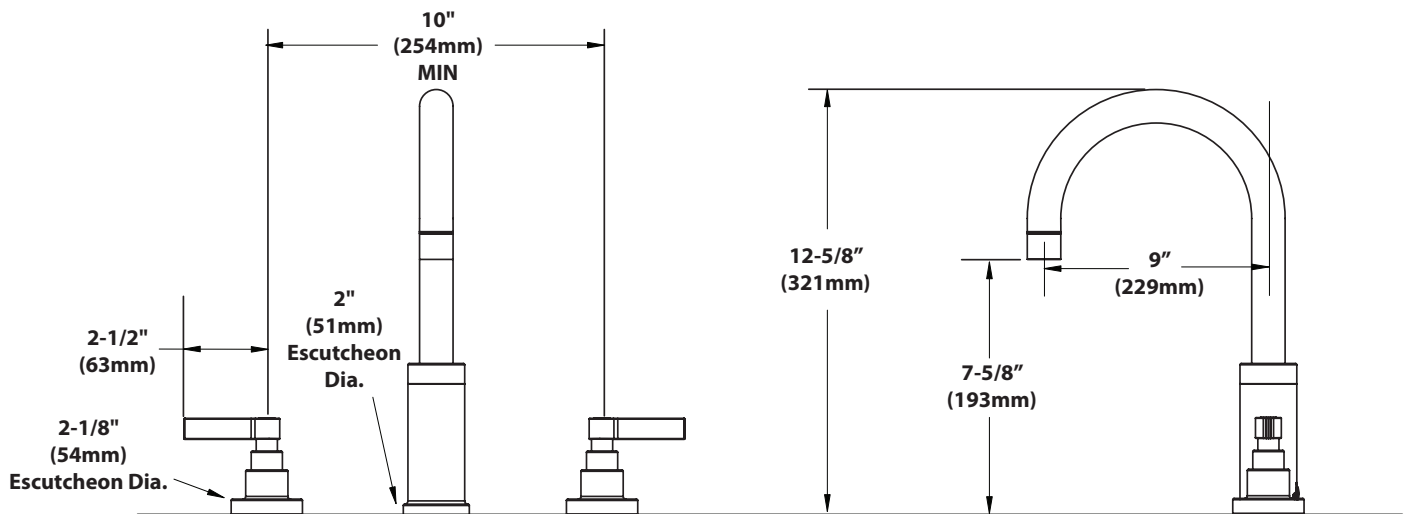

DESCRIPTION

- Metal construction with various finishes identified by suffix
- Includes optional hot and cold temperature indicators

OPERATION

- Lever style handles
- Rotate hot side handle counterclockwise to open and clockwise to close
- Rotate cold side handle clockwise to open and counterclockwise to close

SOLACE™
Two-Handle Roman Tub Faucet Trim

Models: TS274 series

Valves: S923, S9203

CRITICAL DIMENSIONS
(DO NOT SCALE)