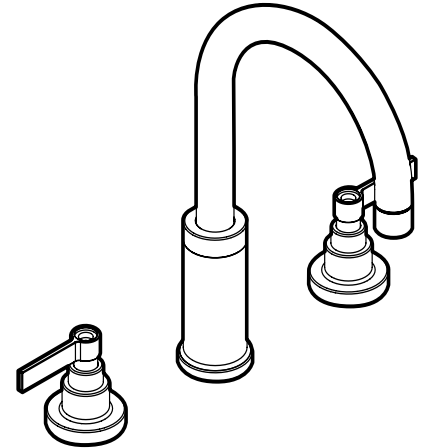

DESCRIPTION

- Metal construction with various finishes identified by suffix
- Includes optional hot and cold temperature indicators

OPERATION

- Lever style handles
- Rotate hot side handle counterclockwise to open and clockwise to close
- Rotate cold side handle clockwise to open and counterclockwise to close

SOLACE™
Two-Handle Roman Tub Faucet Trim

Models: TS274 series

Valves: S923, S9203

CRITICAL DIMENSIONS
(DO NOT SCALE)