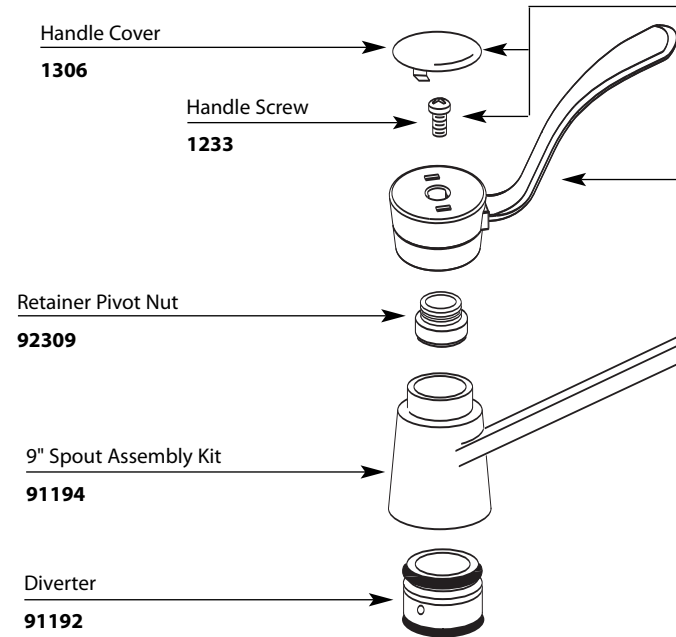

Buy it for looks. Buy it for life.®

Illustrated Parts

Order by Part Number

LEGEND®		
Single-Handle Kitchen Faucet		
MODEL	HANDLE	FINISH
7300	Lever	Chrome (less spray)
7310	Lever	Chrome

Handle Assembly Kit
2021

Flo-Control Aerator
3924

FOR MODELS WITH HYDROLOCK® CONNECTION

FOR MODELS WITH THREADED CONNECTION