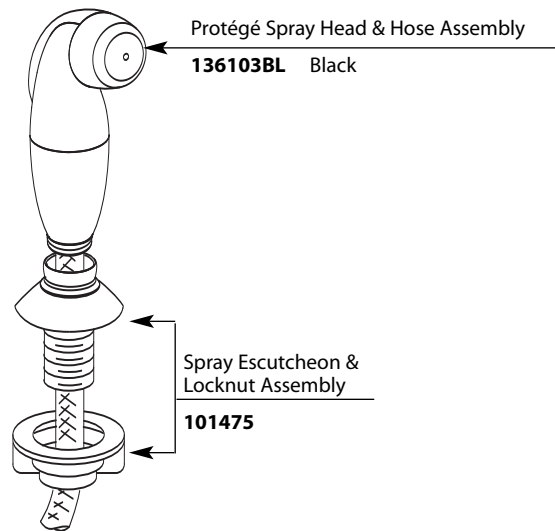

Buy it for looks. Buy it for life.®

Illustrated Parts

Order by Part Number

LEGEND®		
Single-Handle Kitchen Faucet		
MODEL	HANDLE	FINISH
7300	Lever	Chrome (less spray)
7310	Lever	Chrome

Handle Assembly Kit
2021

Flo-Control Aerator
3924

FOR MODELS WITH HYDROLOCK® CONNECTION

FOR MODELS WITH THREADED CONNECTION