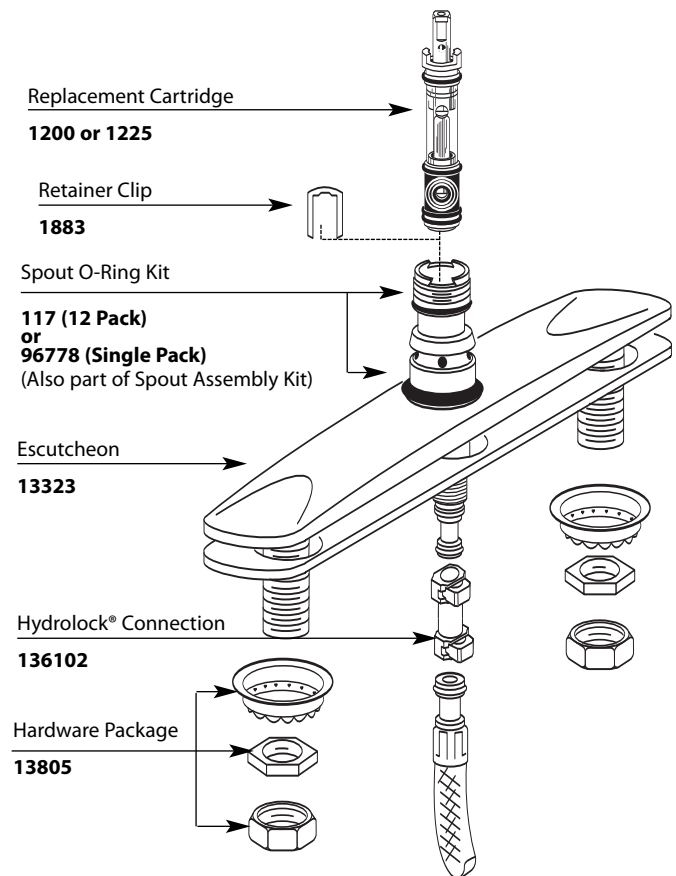

Buy it for looks. Buy it for life.®

Illustrated Parts

Order by Part Number

LEGEND®		
Single-Handle Kitchen Faucet		
MODEL	HANDLE	FINISH
7300	Lever	Chrome (less spray)
7310	Lever	Chrome

Handle Assembly Kit
2021

Flo-Control Aerator
3924

FOR MODELS WITH HYDROLOCK® CONNECTION

FOR MODELS WITH THREADED CONNECTION